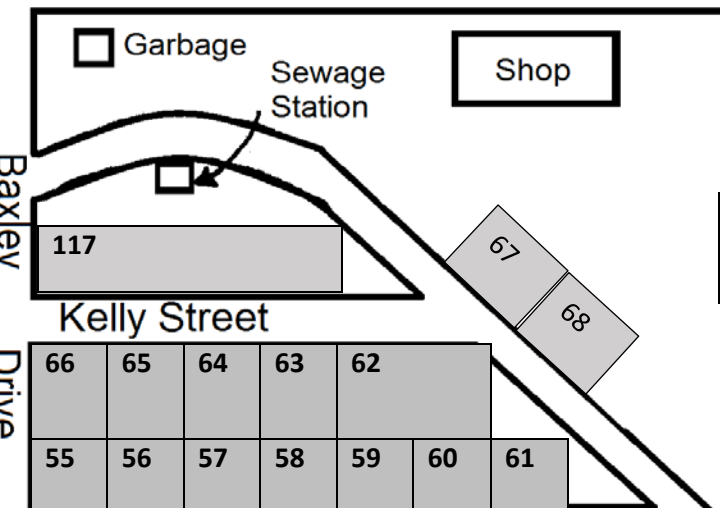

Furnival Road

	SEASONAL BOOKED
	TRANSIENT WATER/HYDRO
	TRANSIENT WATER/ HYDRO/ SEWAGE
	TENT SITES
	NO VEHICLES

Lusty Circle

Beach Entrance