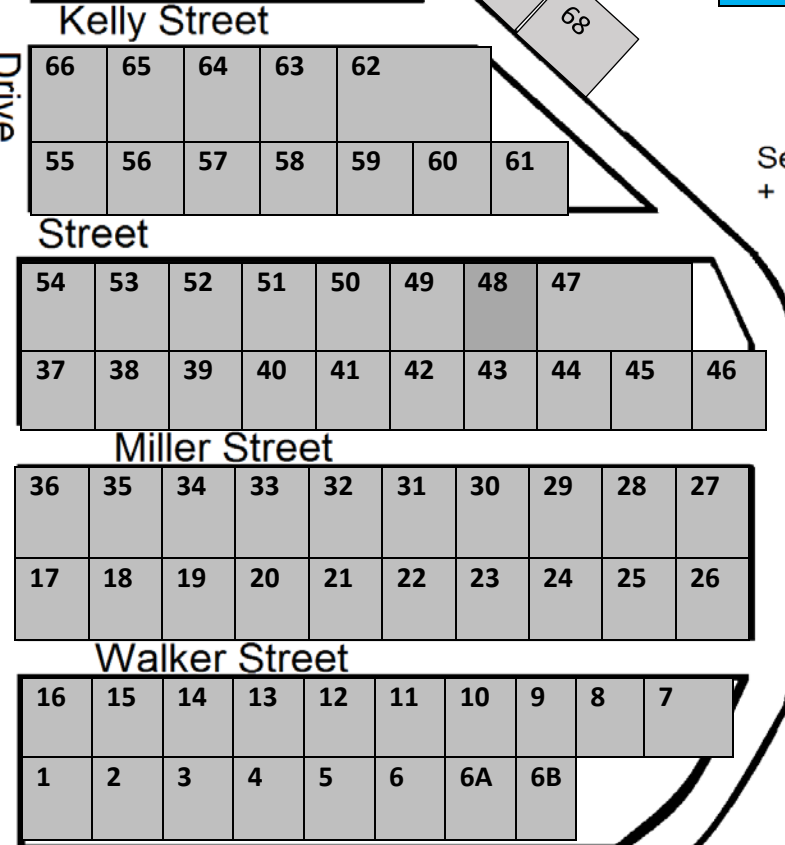

Furnival Road

	SEASONAL BOOKED
	TRANSIENT WATER/HYDRO
	TRANSIENT WATER/ HYDRO/ SEWAGE
	TENT SITES
	NO VEHICLES

Lusty Circle

Beach Entrance