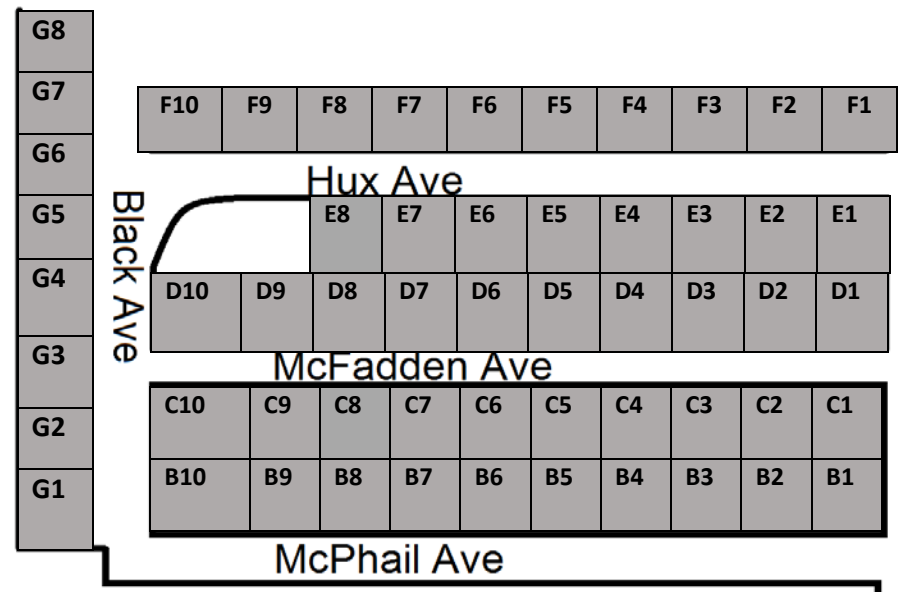

Furnival Road

	SEASONAL BOOKED
	TRANSIENT WATER/HYDRO
	TRANSIENT WATER/ HYDRO/ SEWAGE
	TENT SITES
	NO VEHICLES

Lusty Circle

Beach Entrance