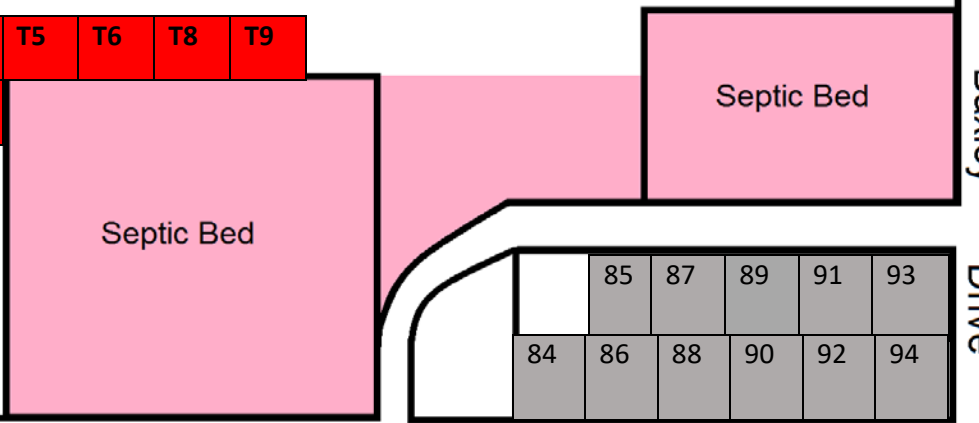

Furnival Road

	SEASONAL BOOKED
	TRANSIENT WATER/HYDRO
	TRANSIENT WATER/ HYDRO/ SEWAGE
	TENT SITES
	NO VEHICLES

Lusty Circle

Beach Entrance