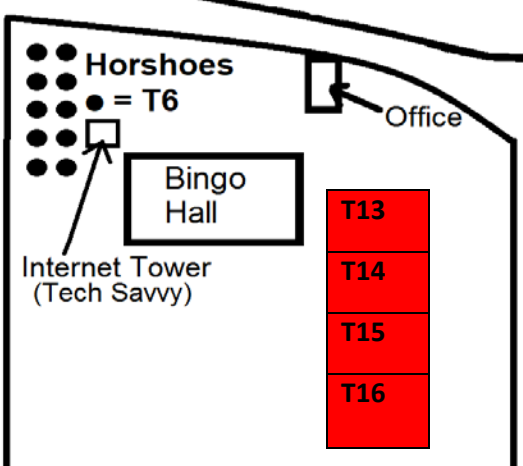

Furnival Road

	SEASONAL BOOKED
	TRANSIENT WATER/HYDRO
	TRANSIENT WATER/ HYDRO/ SEWAGE
	TENT SITES
	NO VEHICLES

Lusty Circle

Beach Entrance