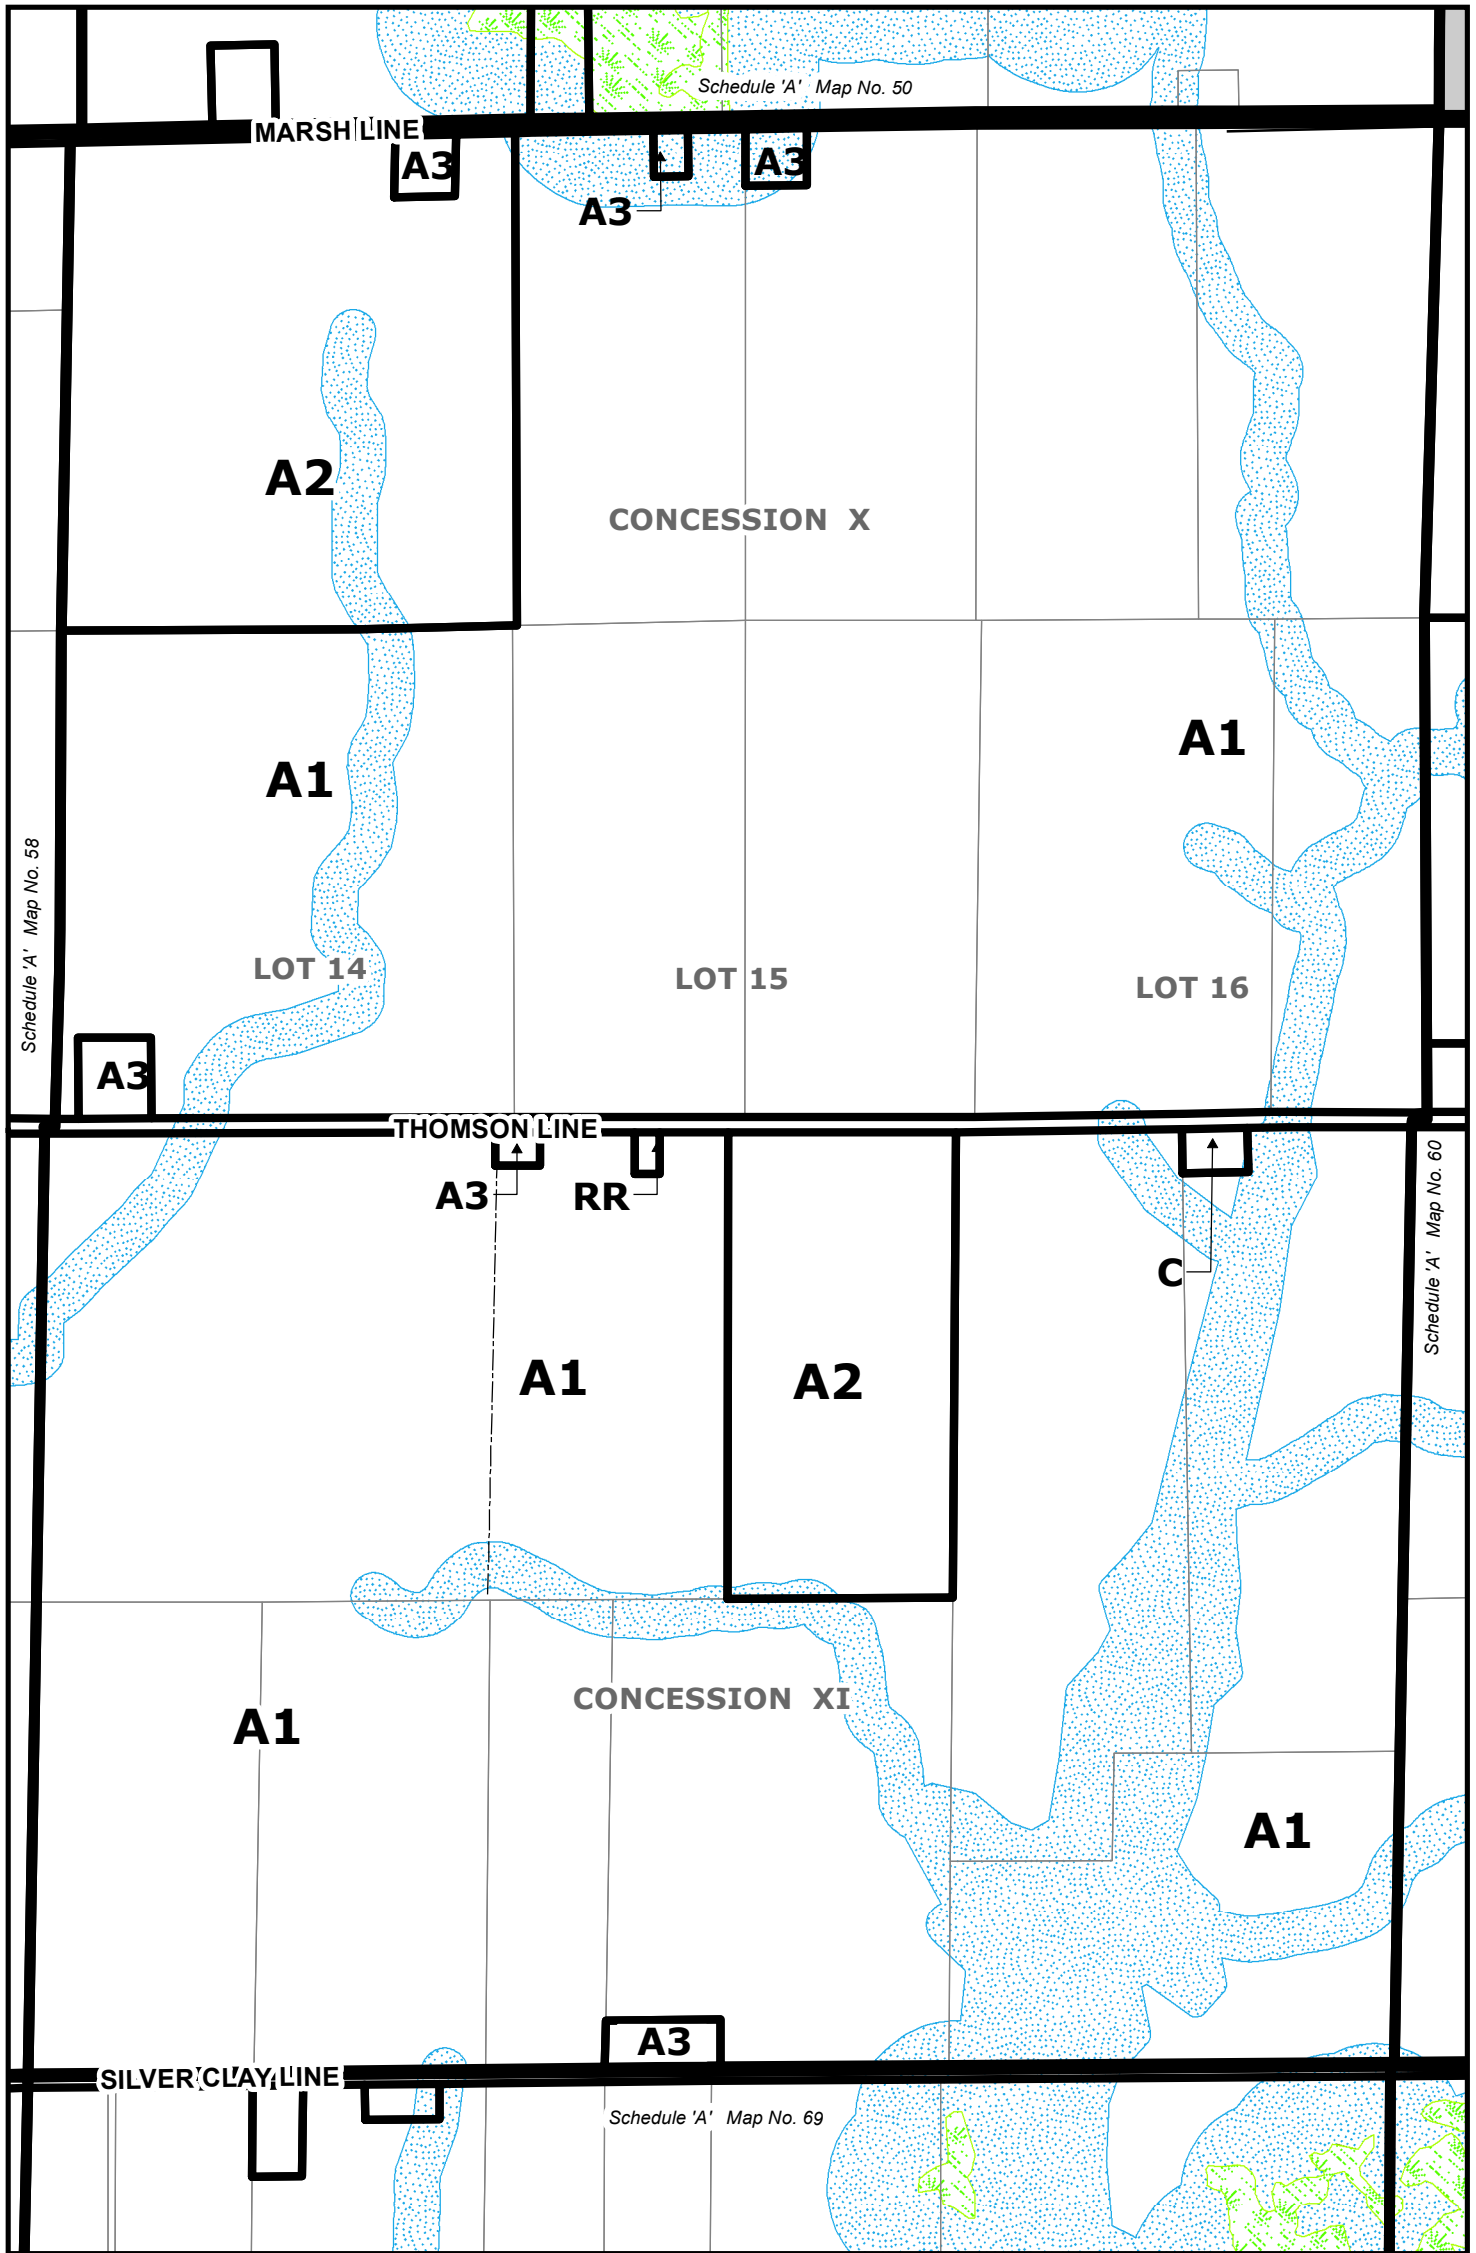

Municipality of WEST ELGIN: RURAL AREA

Schedule "A"

SCALE 1:10,000

Municipality of West Elgin Zoning By-Law

Map No. 55

Municipality of WEST ELGIN: RURAL AREA

Schedule "A"

SCALE 1:10,000

Municipality of West Elgin Zoning By-Law

Map No. 56

Municipality of WEST ELGIN: RURAL AREA

Schedule "A"

SCALE 1:10,000

Municipality of West Elgin Zoning By-Law

Map No. 57

Municipality of WEST ELGIN: RURAL AREA

Schedule "A"

SCALE 1:10,000

Municipality of West Elgin Zoning By-Law

Map No. 58

Municipality of WEST ELGIN: RURAL AREA

Schedule "A"

SCALE 1:10,000

Municipality of West Elgin Zoning By-Law