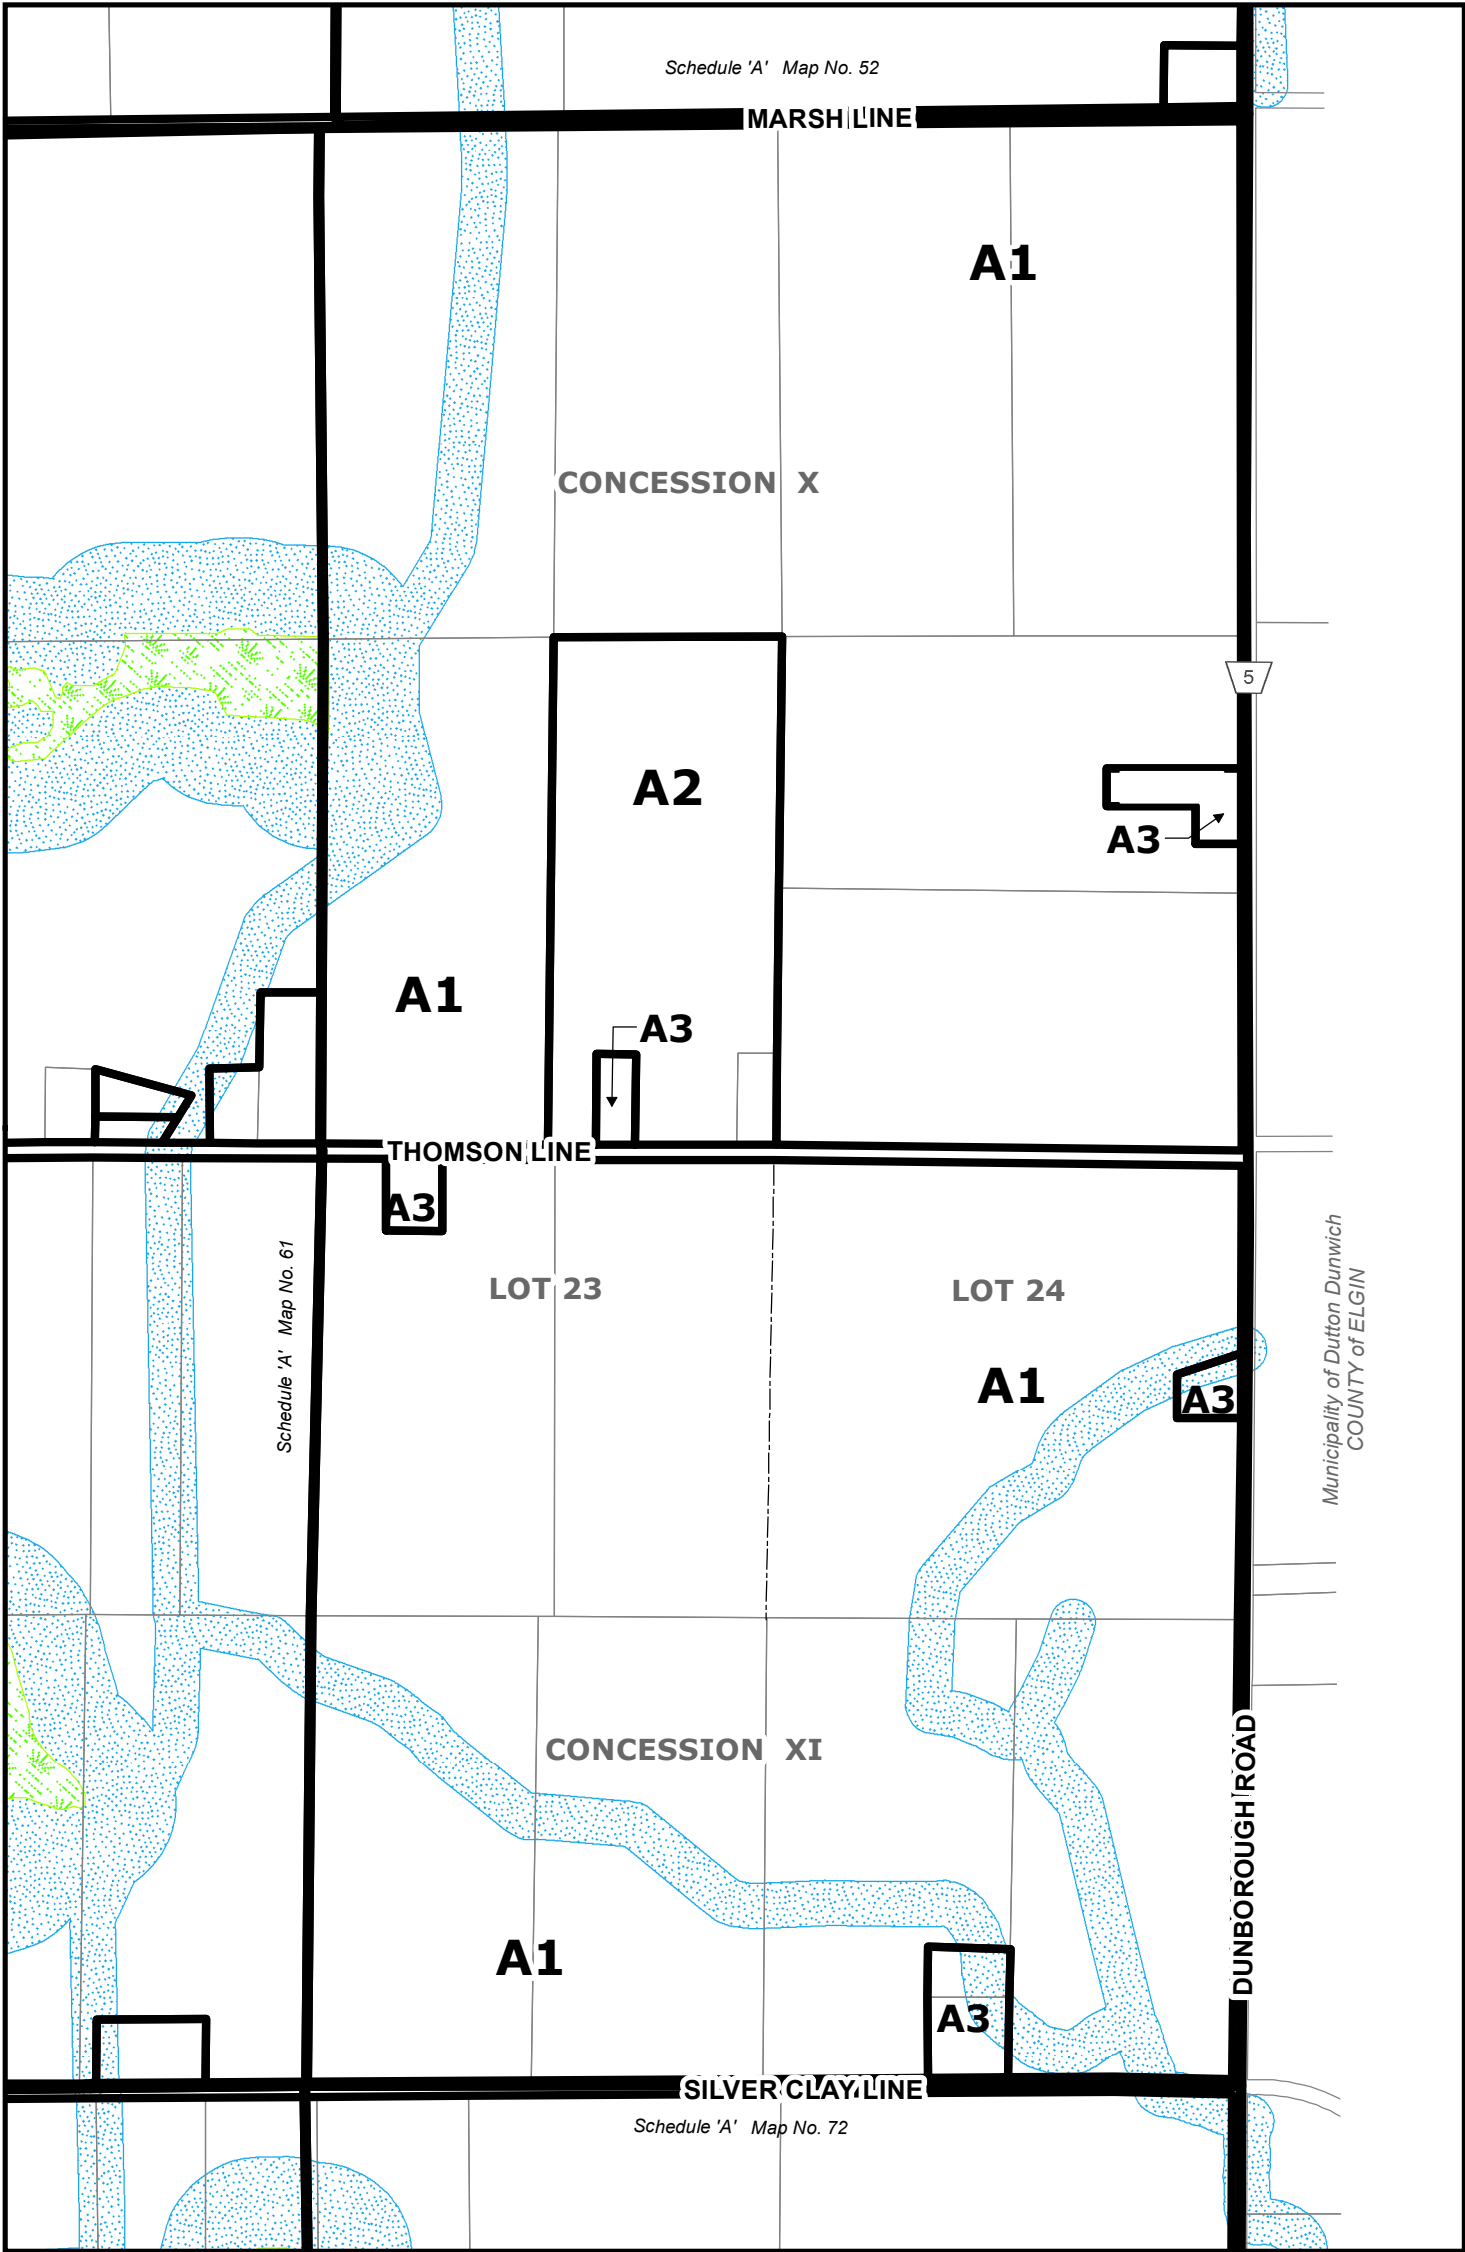

Schedule "A"

SCALE 1:10,000

Municipality of West Elgin Zoning By-Law

Map No. 58

Municipality of WEST ELGIN: RURAL AREA

Schedule "A"

SCALE 1:10,000

Municipality of West Elgin Zoning By-Law

Map No. 59

Municipality of WEST ELGIN: RURAL AREA

Schedule "A"

SCALE 1:10,000

Municipality of WEST ELGIN: RURAL AREA

Schedule "A"

SCALE 1:10,000

Municipality of West Elgin Zoning By-Law

Map No. 61

Municipality of WEST ELGIN: RURAL AREA

Schedule "A"

SCALE 1:10,000

Municipality of West Elgin Zoning By-Law

Map No. 62

Municipality of WEST ELGIN: RURAL AREA

Schedule "A"