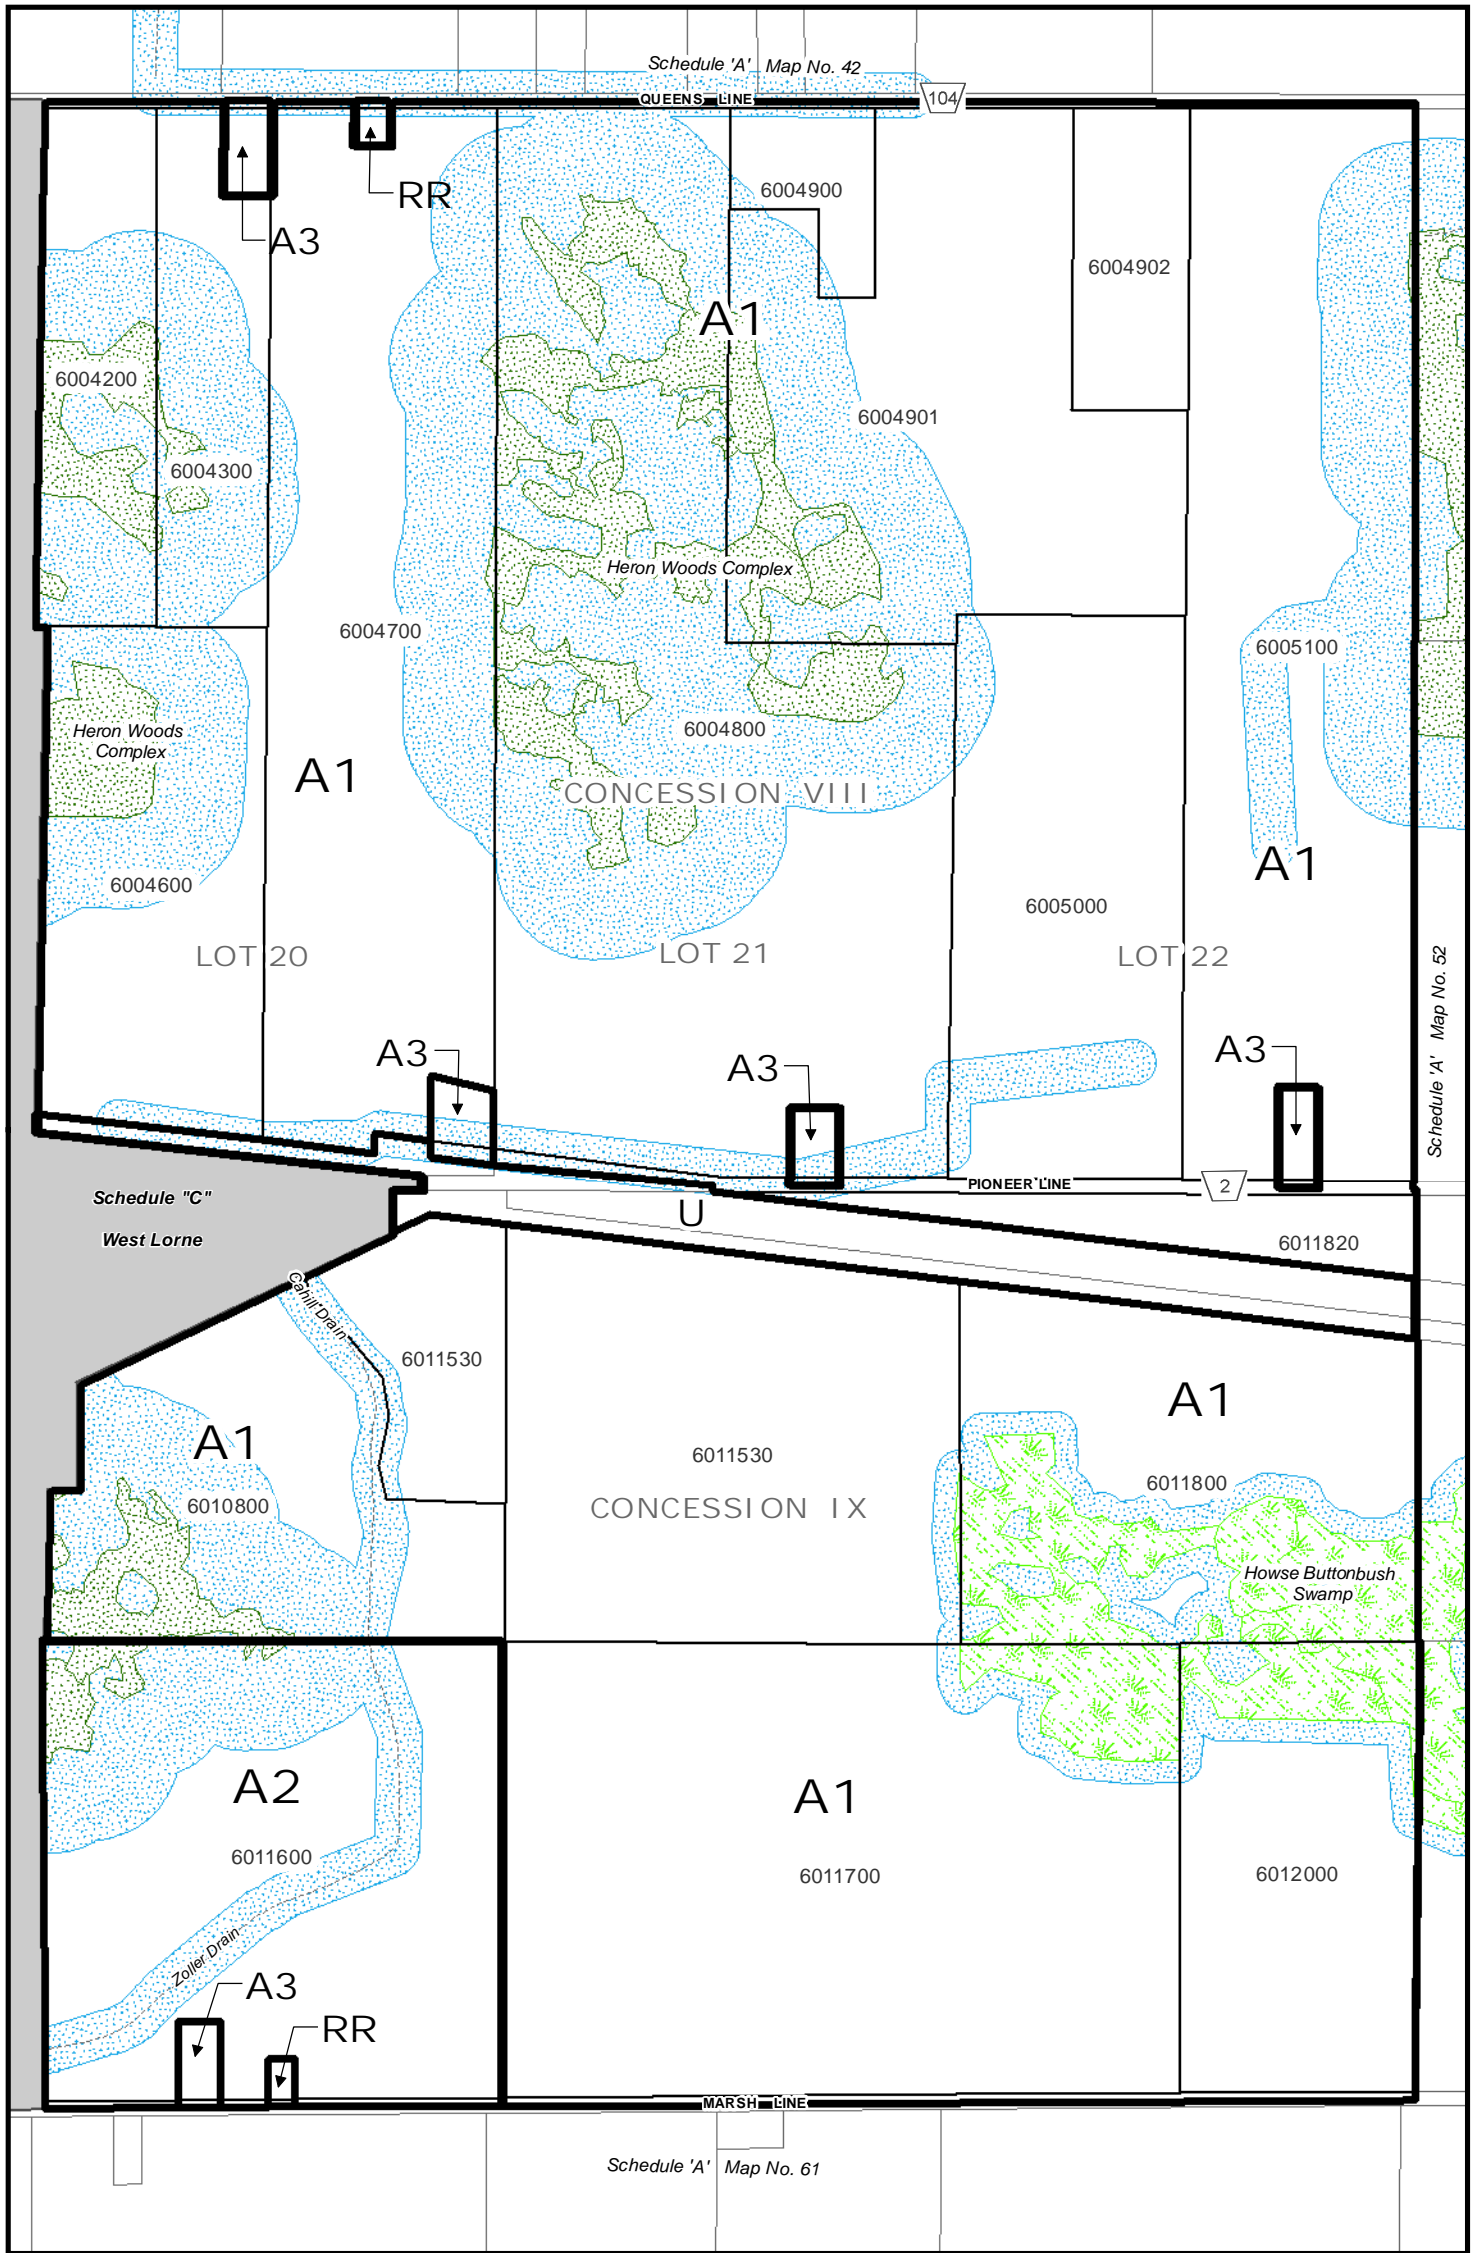

Schedule "A"

SCALE 1:10,000

Municipality of West Elgin Zoning By-Law

Map No. 47

Municipality of WEST ELGIN: RURAL AREA

Schedule "A"

SCALE 1:10,000

Municipality of West Elgin Zoning By-Law

Map No. 48

Municipality of WEST ELGIN: RURAL AREA

Schedule "A"

SCALE 1:10,000

Municipality of West Elgin Zoning By-Law

Map No. 49

Municipality of WEST ELGIN: RURAL AREA

Schedule "A"

SCALE 1:10,000

Municipality of West Elgin Zoning By-Law

Map No. 50

Municipality of WEST ELGIN: RURAL AREA

Schedule "A"

SCALE 1:10,000

Municipality of West Elgin Zoning By-Law

Map No. 51