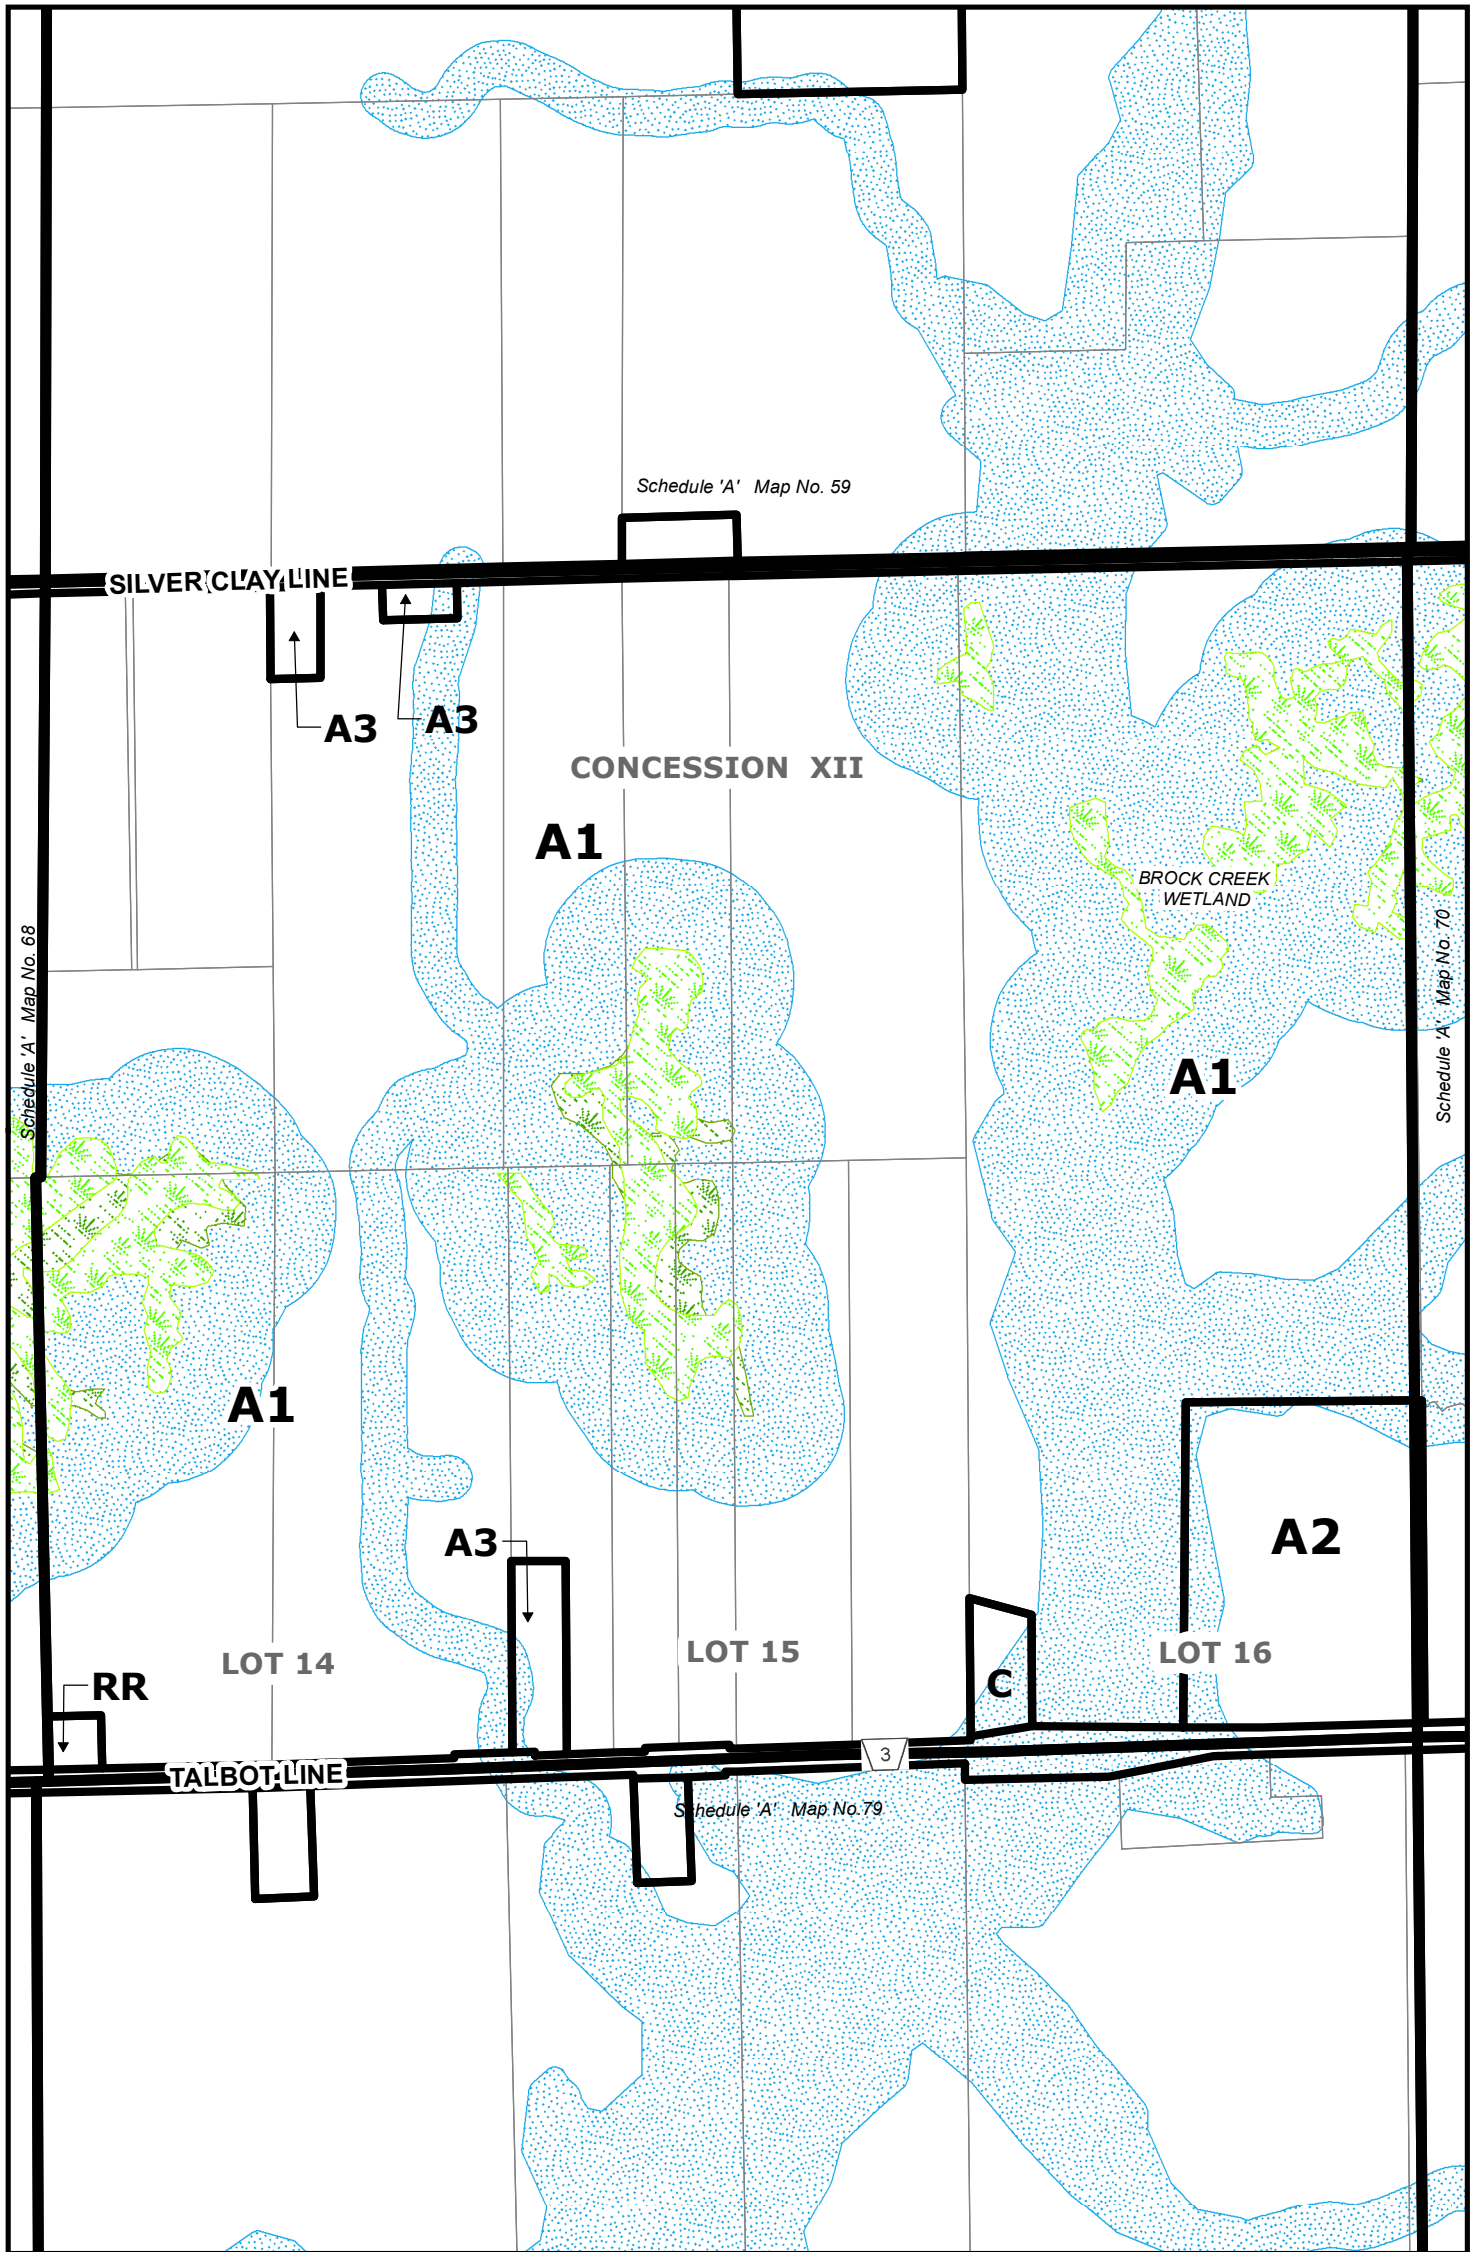

Municipality of West Elgin Zoning By-Law

Map No. 66

Municipality of WEST ELGIN: RURAL AREA

Schedule "A"

SCALE 1:10,000

0 50 100 200 300 400 500 Metres

Municipality of West Elgin Zoning By-Law

Map No. 67

Municipality of WEST ELGIN: RURAL AREA

Schedule "A"

SCALE 1:10,000

Municipality of West Elgin Zoning By-Law

Map No. 68

Municipality of WEST ELGIN: RURAL AREA

Schedule "A"

SCALE 1:10,000