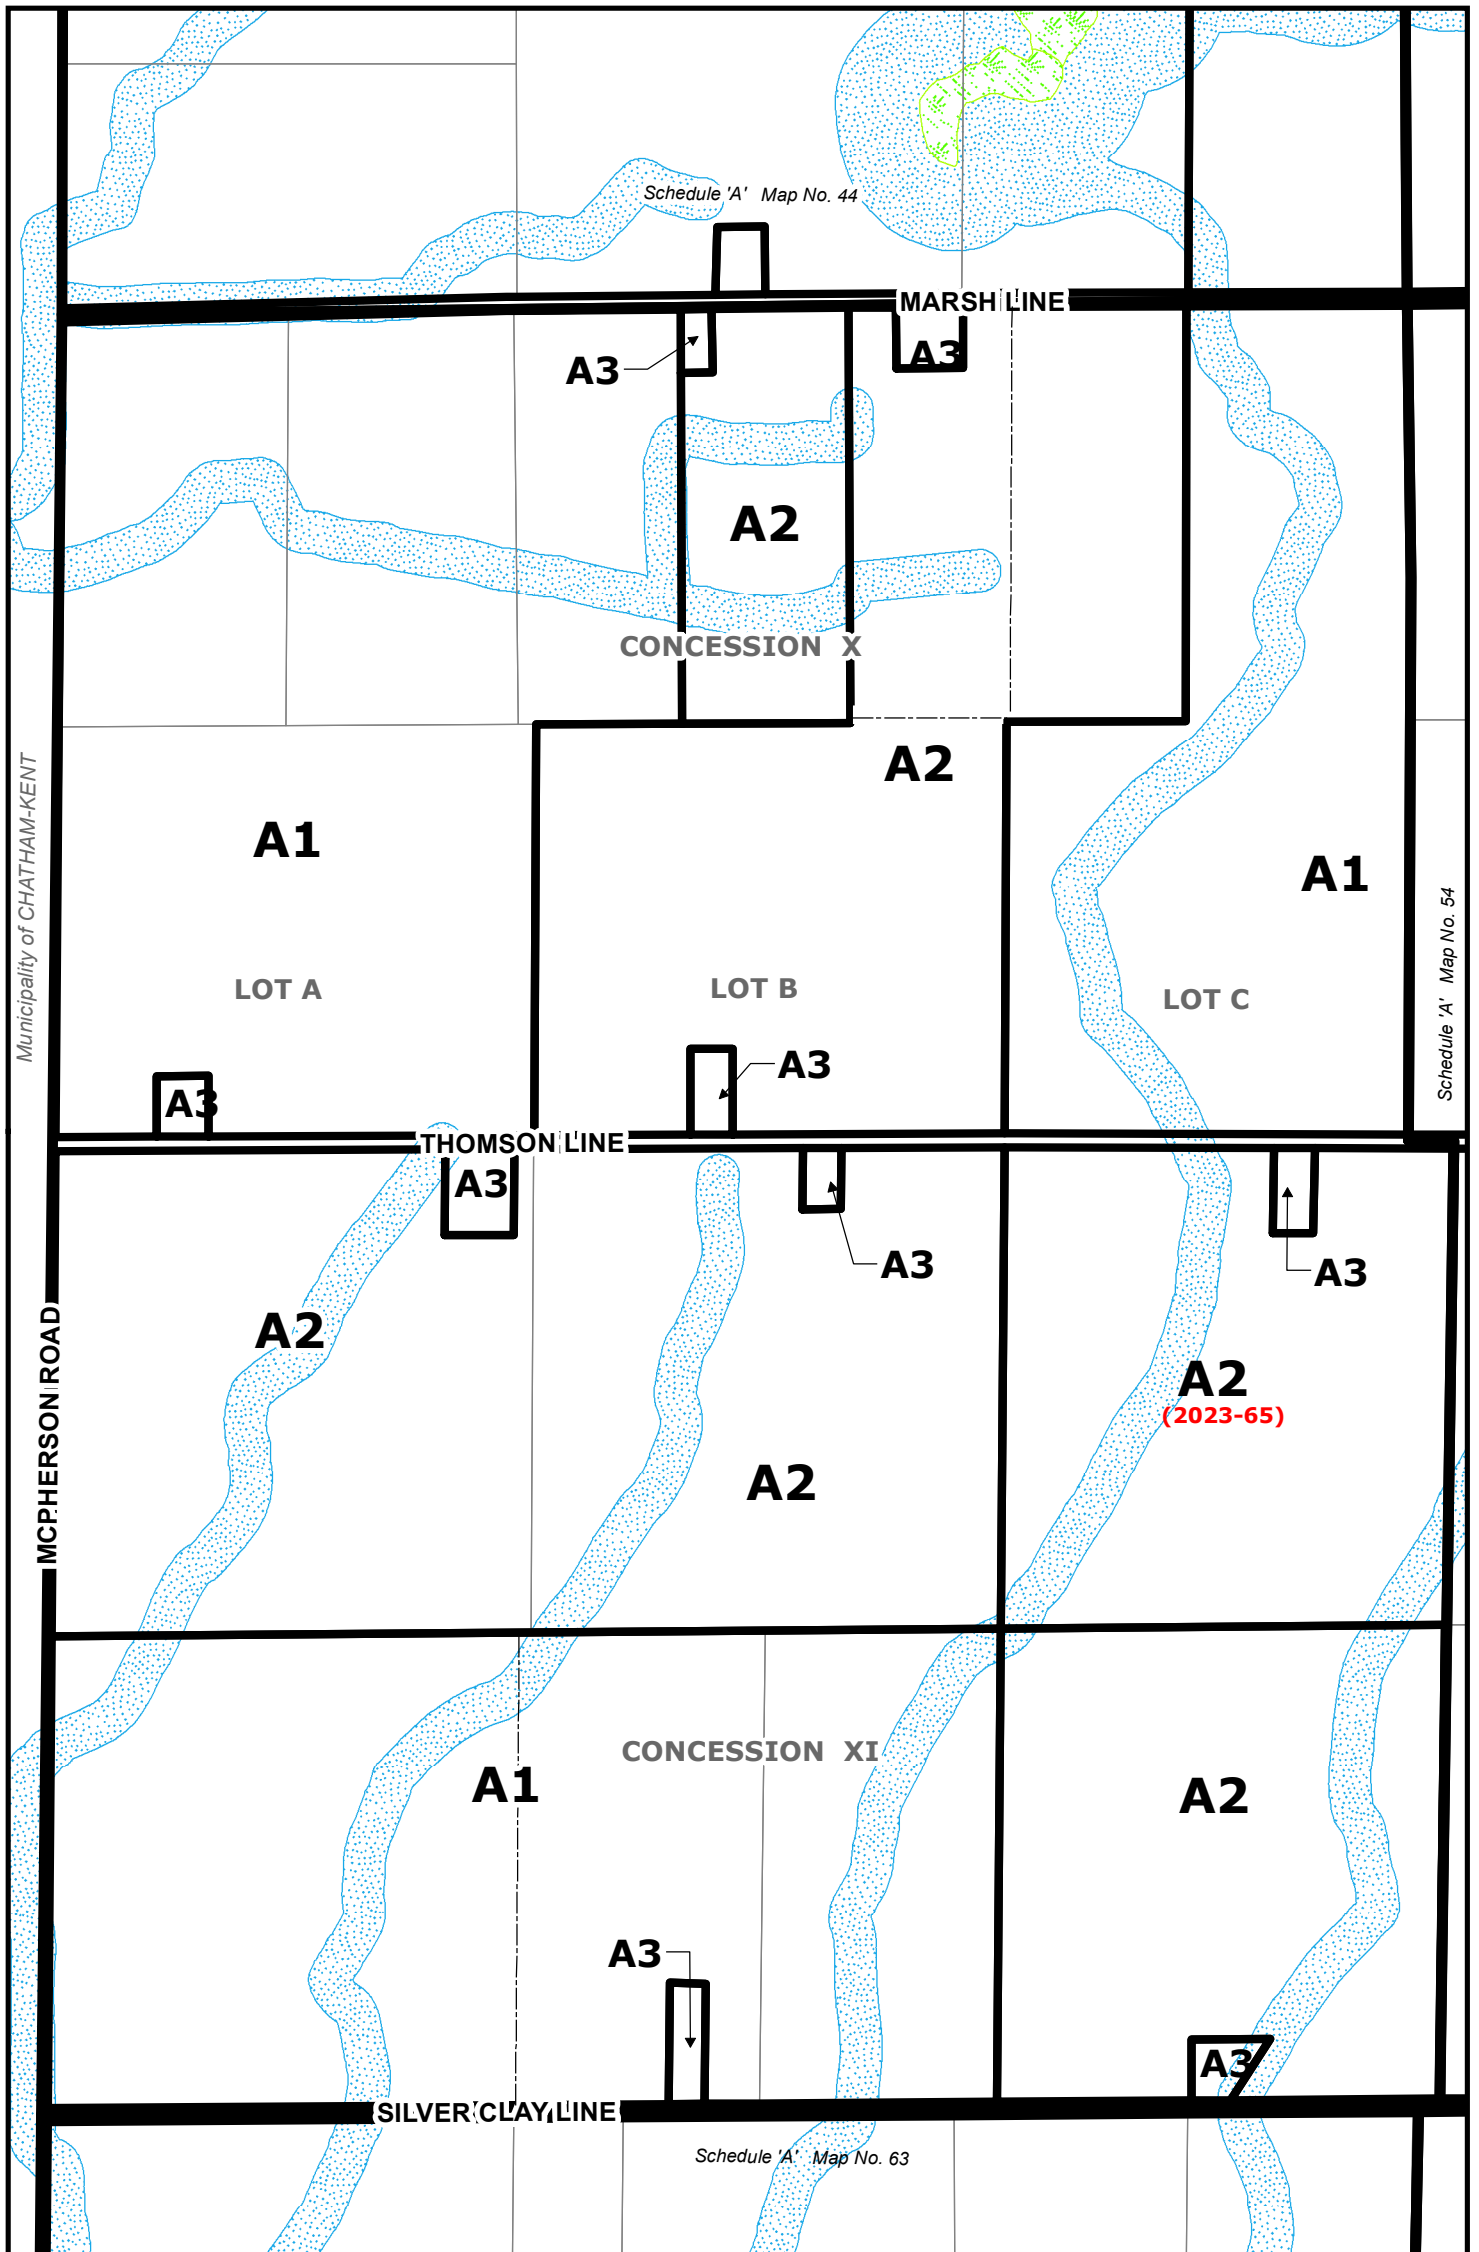

Municipality of Dutton Dunwich
COUNTY of ELGIN

Municipality of WEST ELGIN: RURAL AREA

Schedule "A"

SCALE 1:10,000

Municipality of West Elgin Zoning By-Law

Map No. 52

Municipality of WEST ELGIN: RURAL AREA

Schedule "A"

SCALE 1:10,000

Municipality of West Elgin Zoning By-Law

Map No. 53

Municipality of WEST ELGIN: RURAL AREA

Schedule "A"

SCALE 1:10,000

Municipality of West Elgin Zoning By-Law

Map No. 54