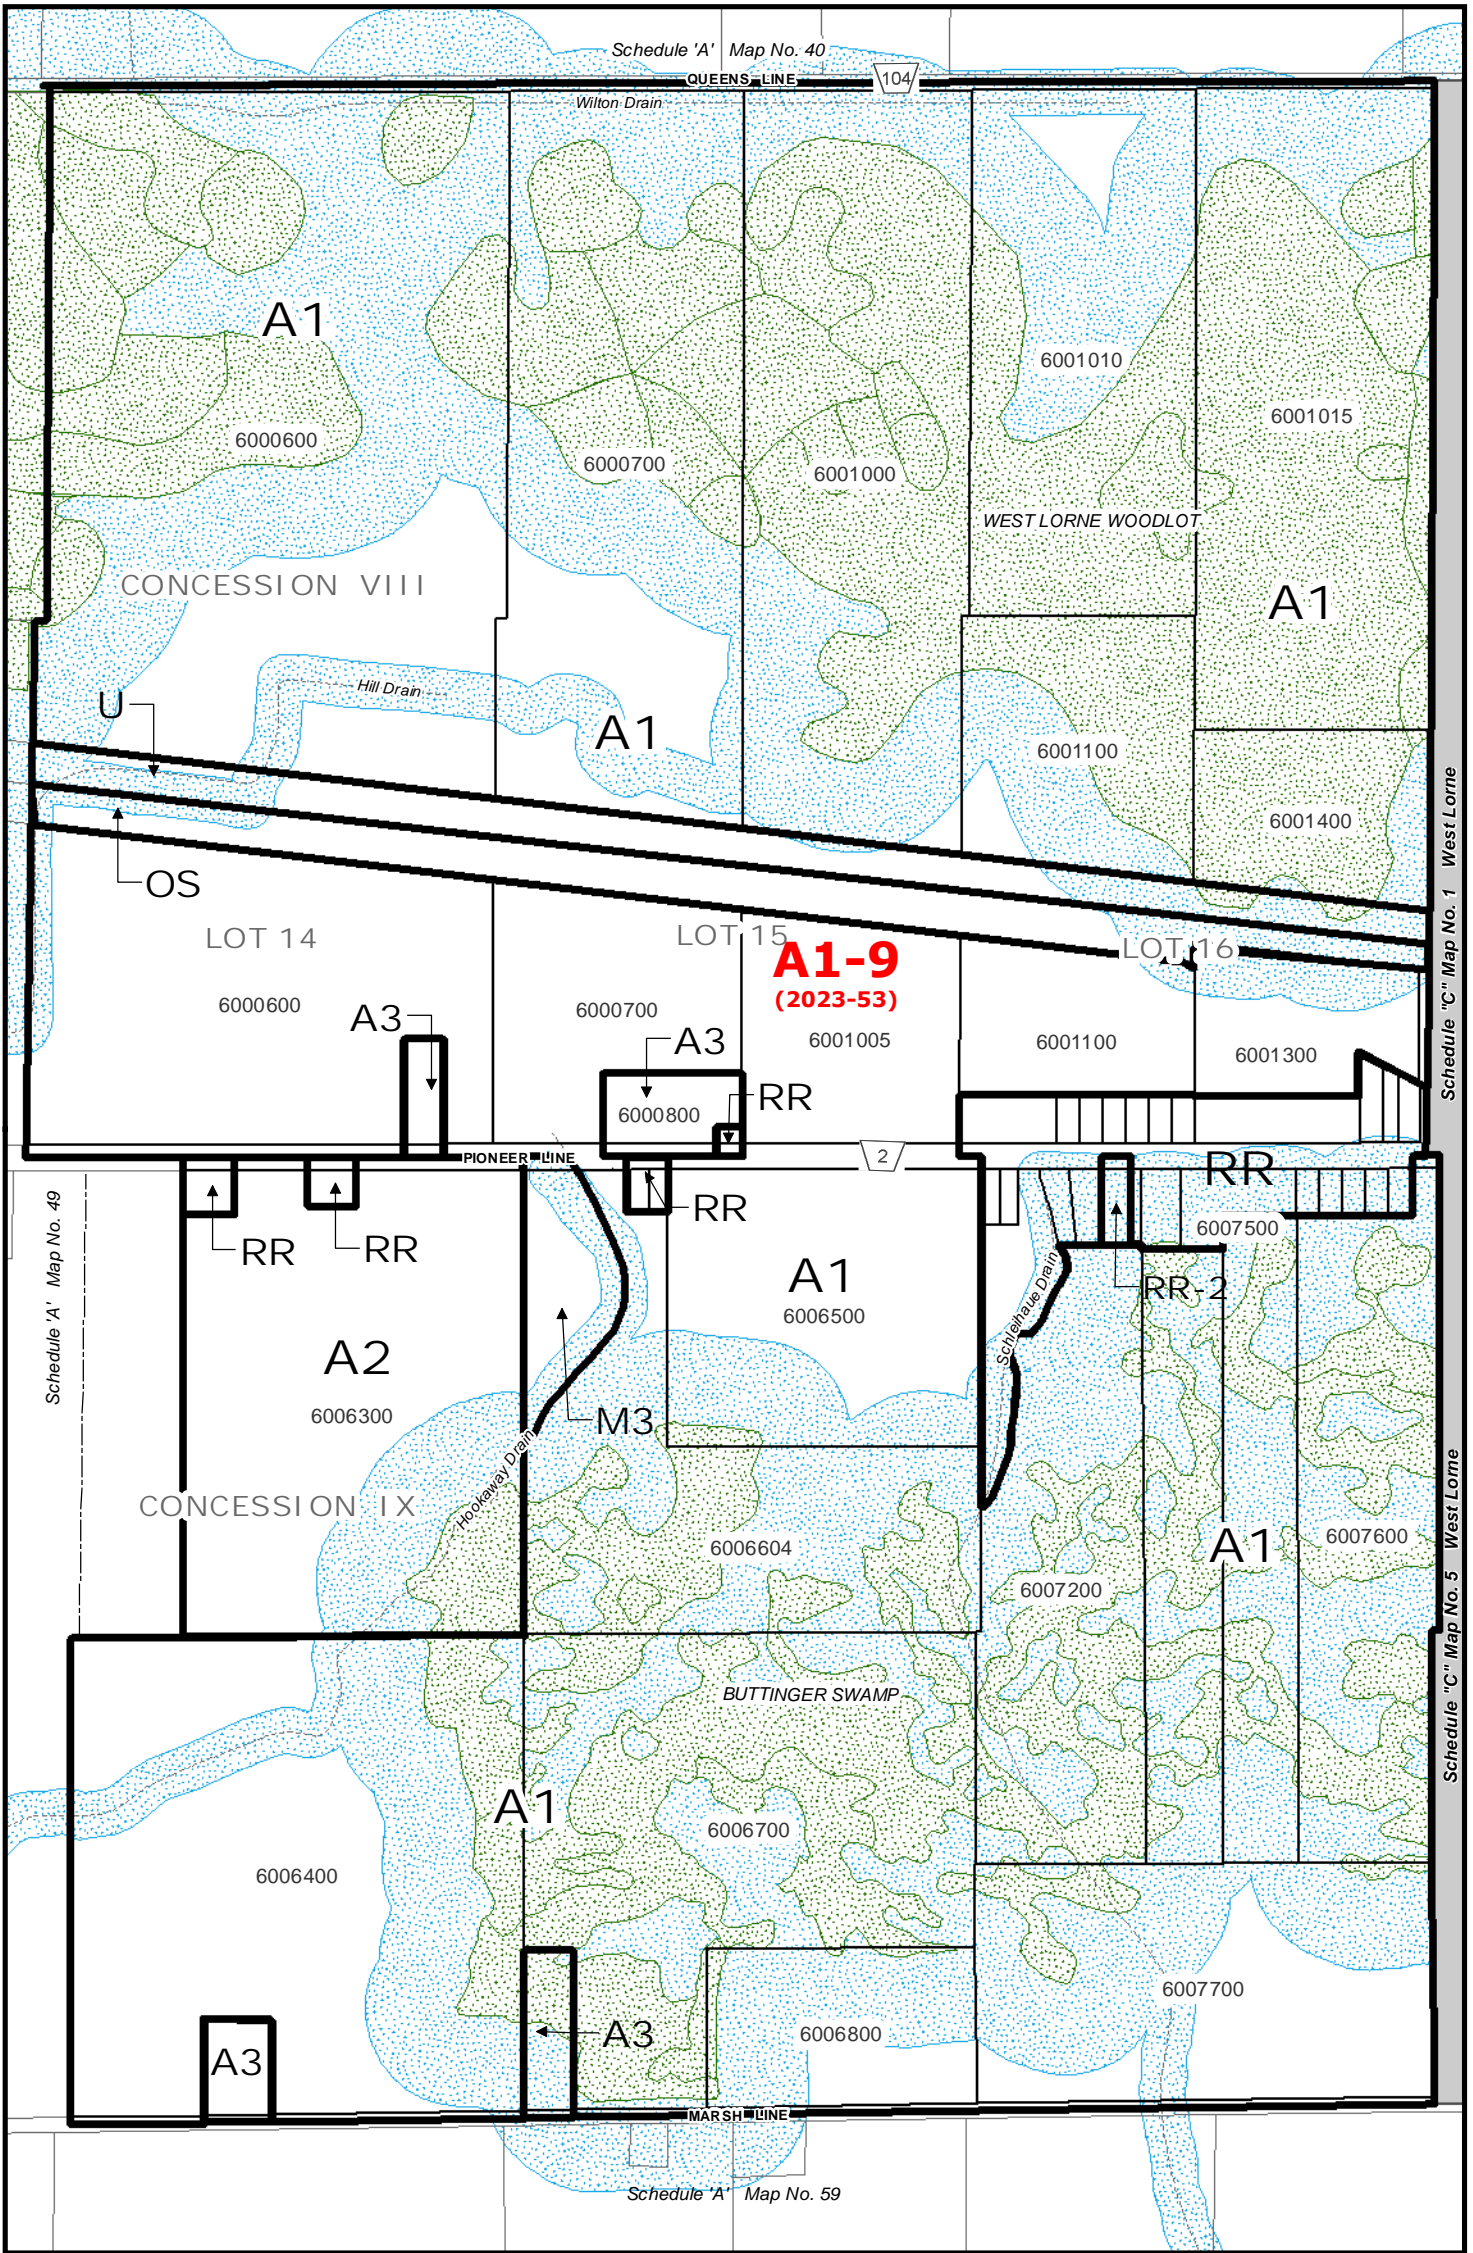

Map No. 48

Municipality of WEST ELGIN: RURAL AREA

Schedule "A"

SCALE 1:10,000

Municipality of West Elgin Zoning By-Law

Map No. 49

Municipality of WEST ELGIN: RURAL AREA

Schedule "A"

SCALE 1:10,000

Municipality of West Elgin Zoning By-Law

Map No. 50

Municipality of WEST ELGIN: RURAL AREA

Schedule "A"

SCALE 1:10,000

Municipality of West Elgin Zoning By-Law

Map No. 51