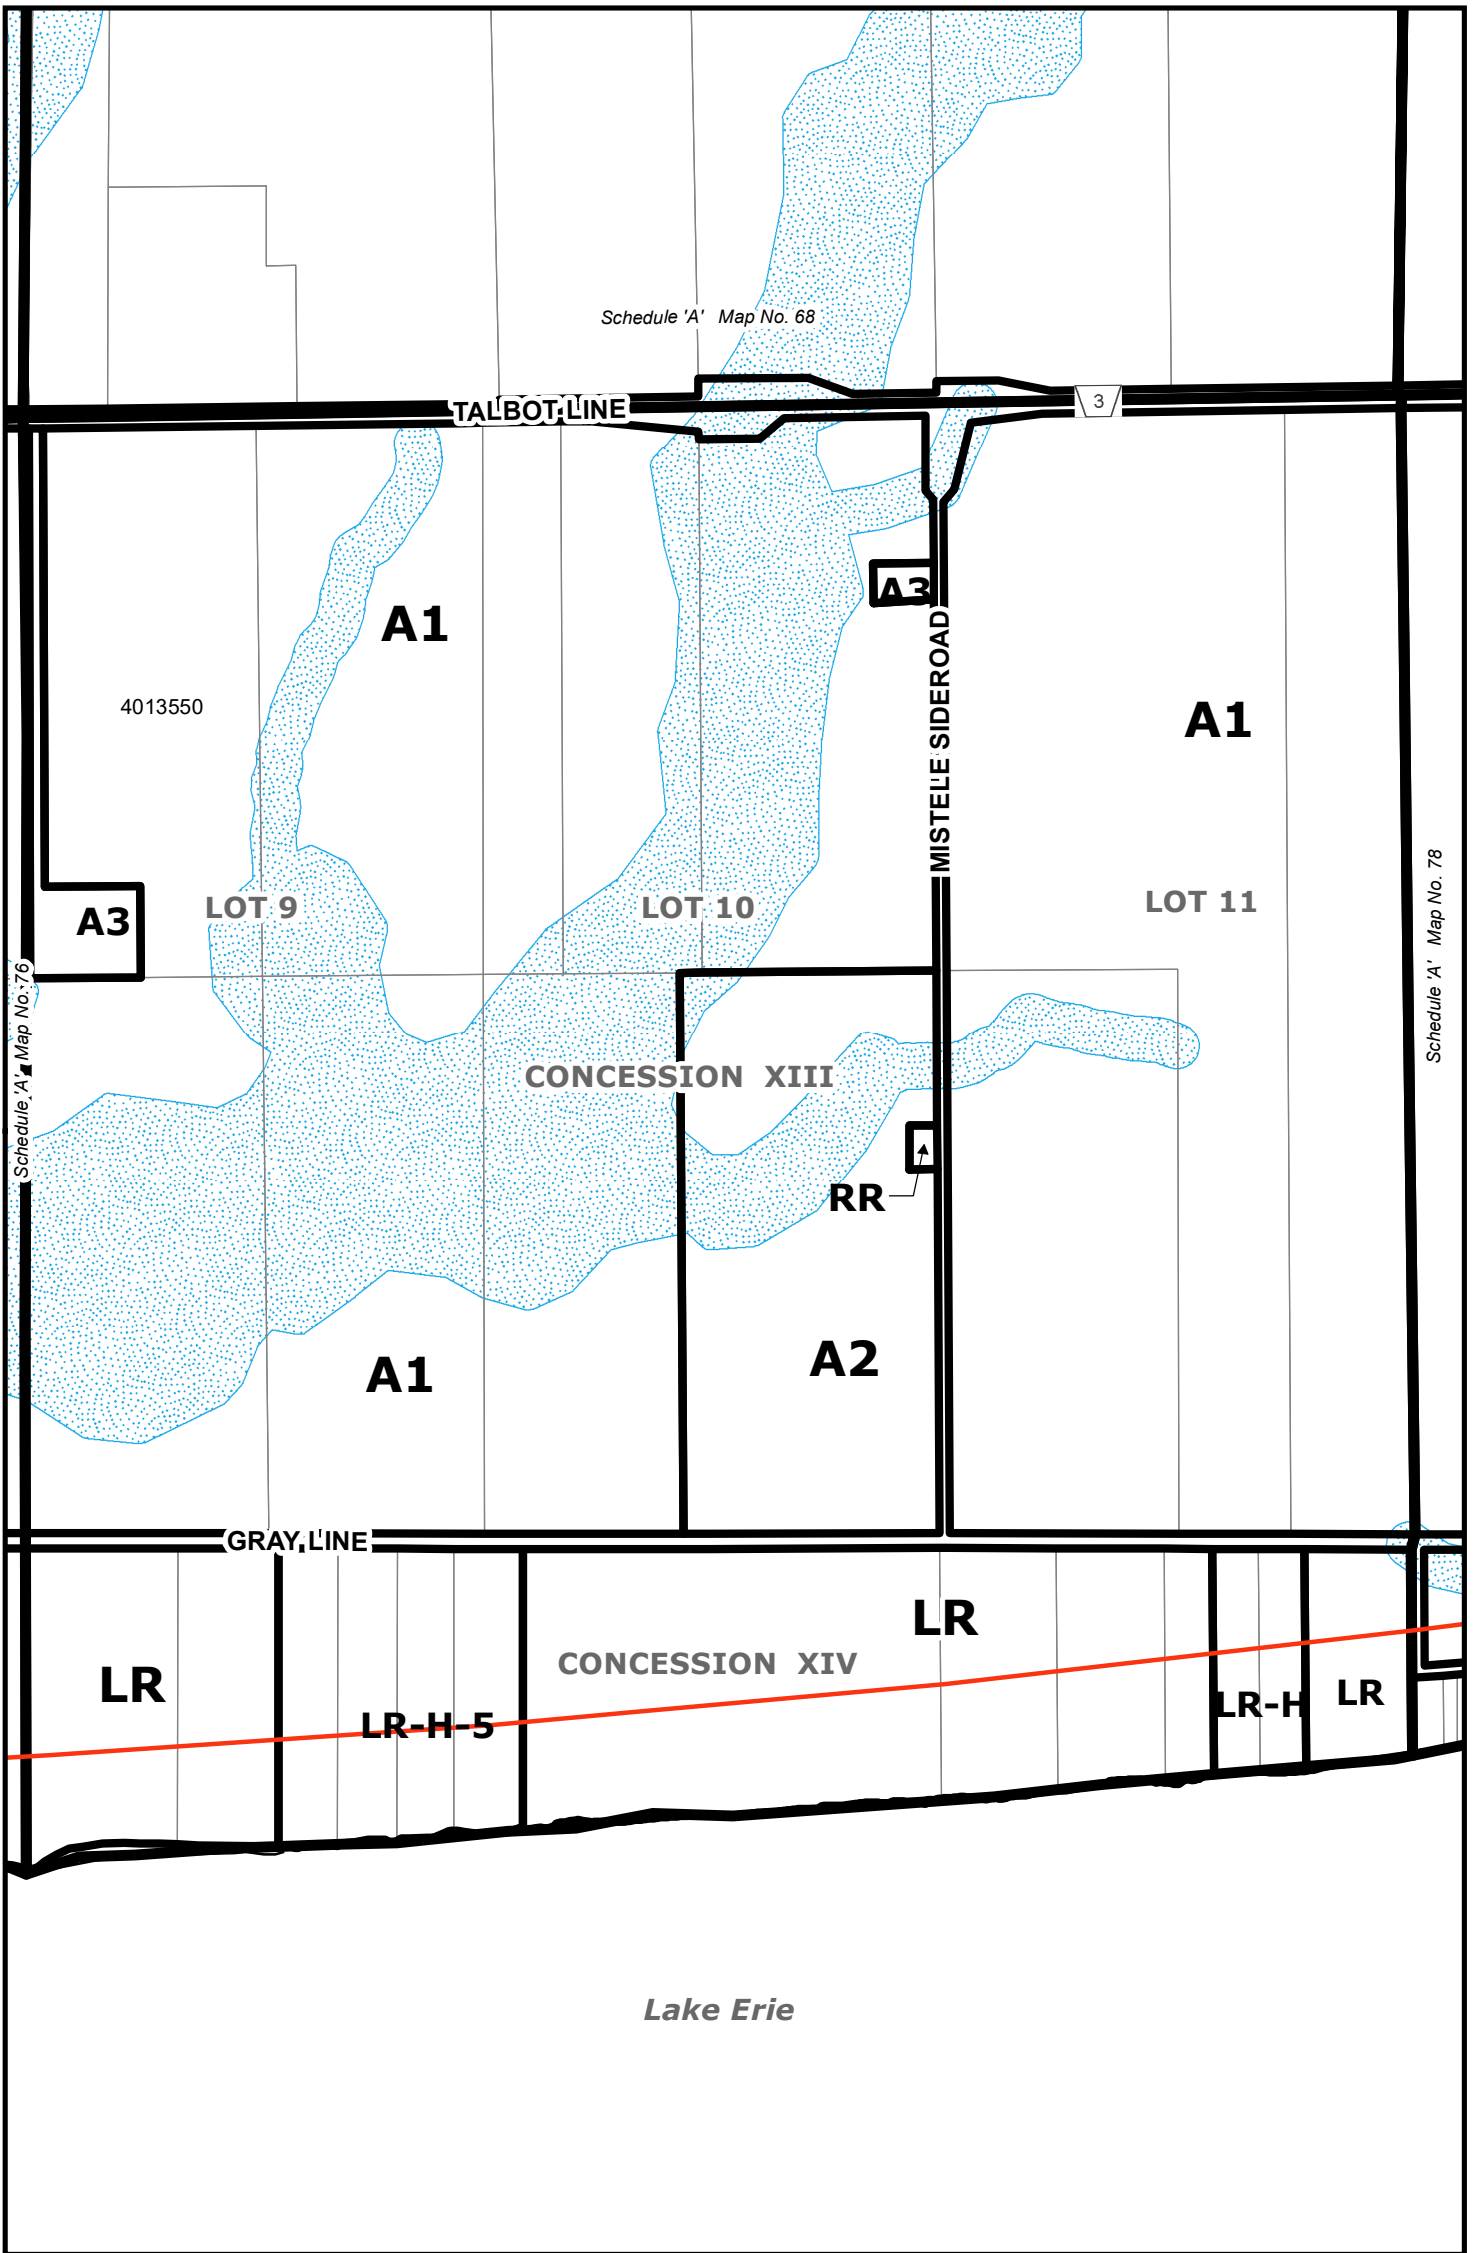

Municipality of WEST ELGIN: RURAL AREA

Schedule "A"

SCALE 1:10,000

Municipality of West Elgin Zoning By-Law

Map No. 76

Municipality of WEST ELGIN: RURAL AREA

Schedule "A"

SCALE 1:10,000