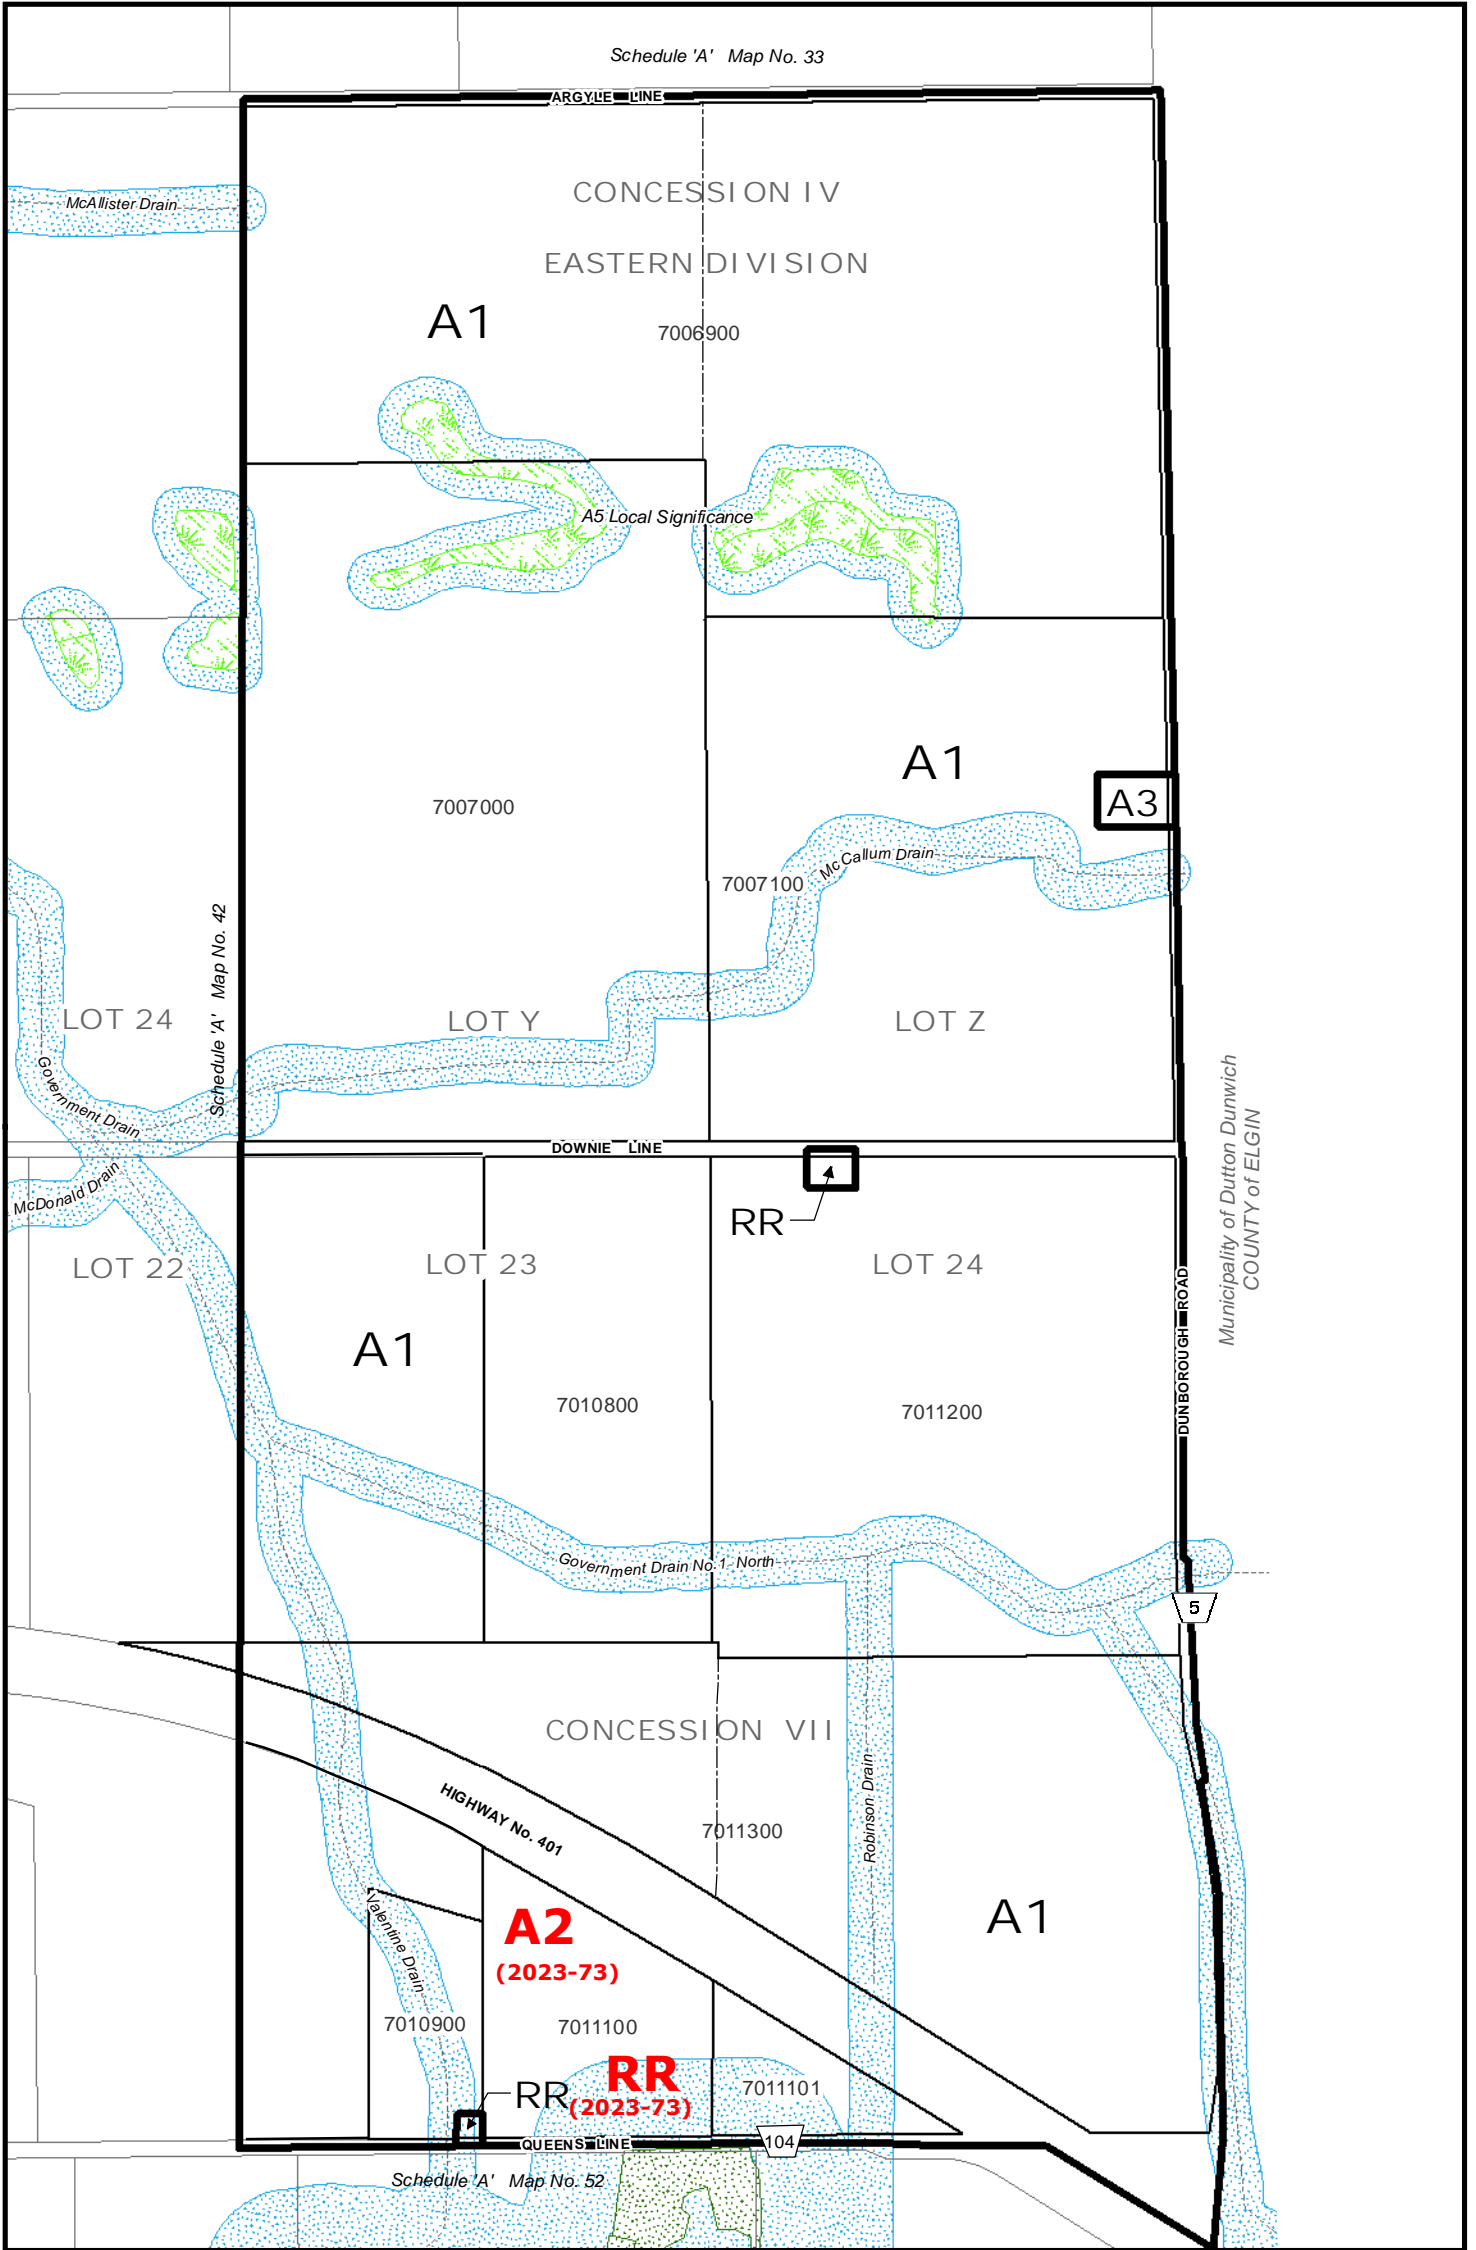

Municipality of WEST ELGIN: RURAL AREA

Schedule "A"

SCALE 1:10,000

0 50 100 200 300 400 500 Metres

Municipality of West Elgin Zoning By-Law

Map No. 43