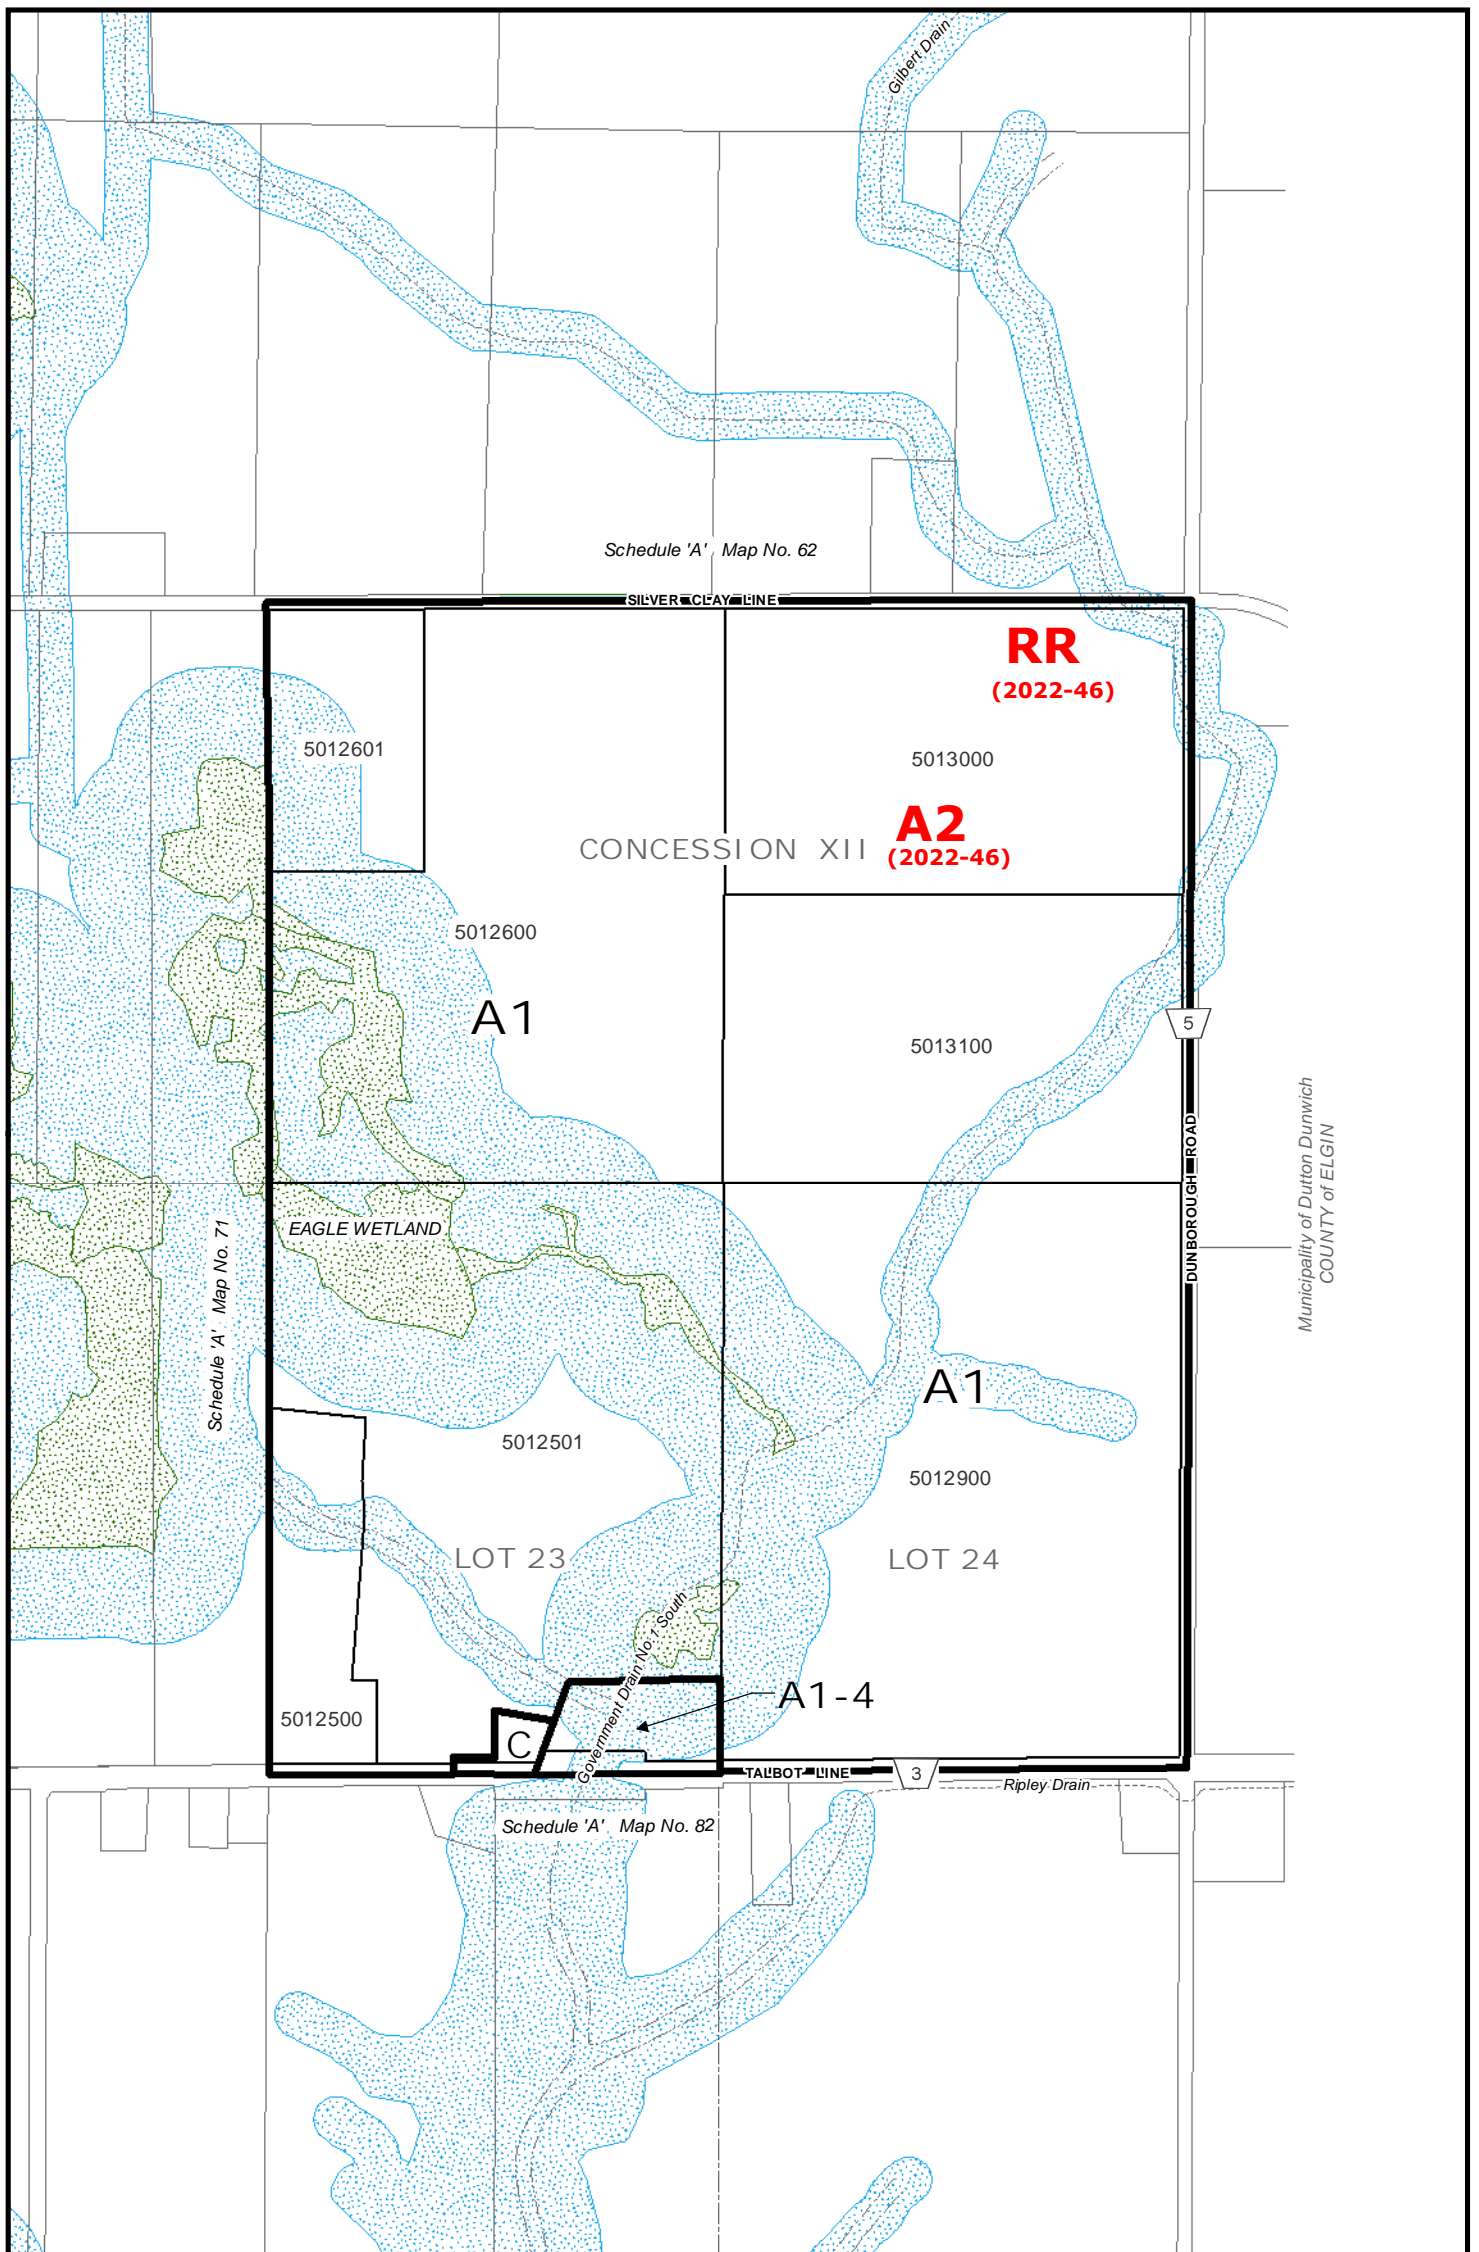

Municipality of WEST ELGIN: RURAL AREA

Schedule "A"

SCALE 1:10,000

Municipality of West Elgin Zoning By-Law

Map No. 68

Municipality of WEST ELGIN: RURAL AREA

Schedule "A"

SCALE 1:10,000

Municipality of West Elgin Zoning By-Law

Map No. 69

Municipality of WEST ELGIN: RURAL AREA

Schedule "A"

SCALE 1:10,000

Municipality of West Elgin Zoning By-Law

Map No. 70

Municipality of WEST ELGIN: RURAL AREA

Schedule "A"

SCALE 1:10,000

Municipality of West Elgin Zoning By-Law

Map No. 71

Municipality of WEST ELGIN: RURAL AREA

Schedule "A"

SCALE 1:10,000

Municipality of West Elgin Zoning By-Law