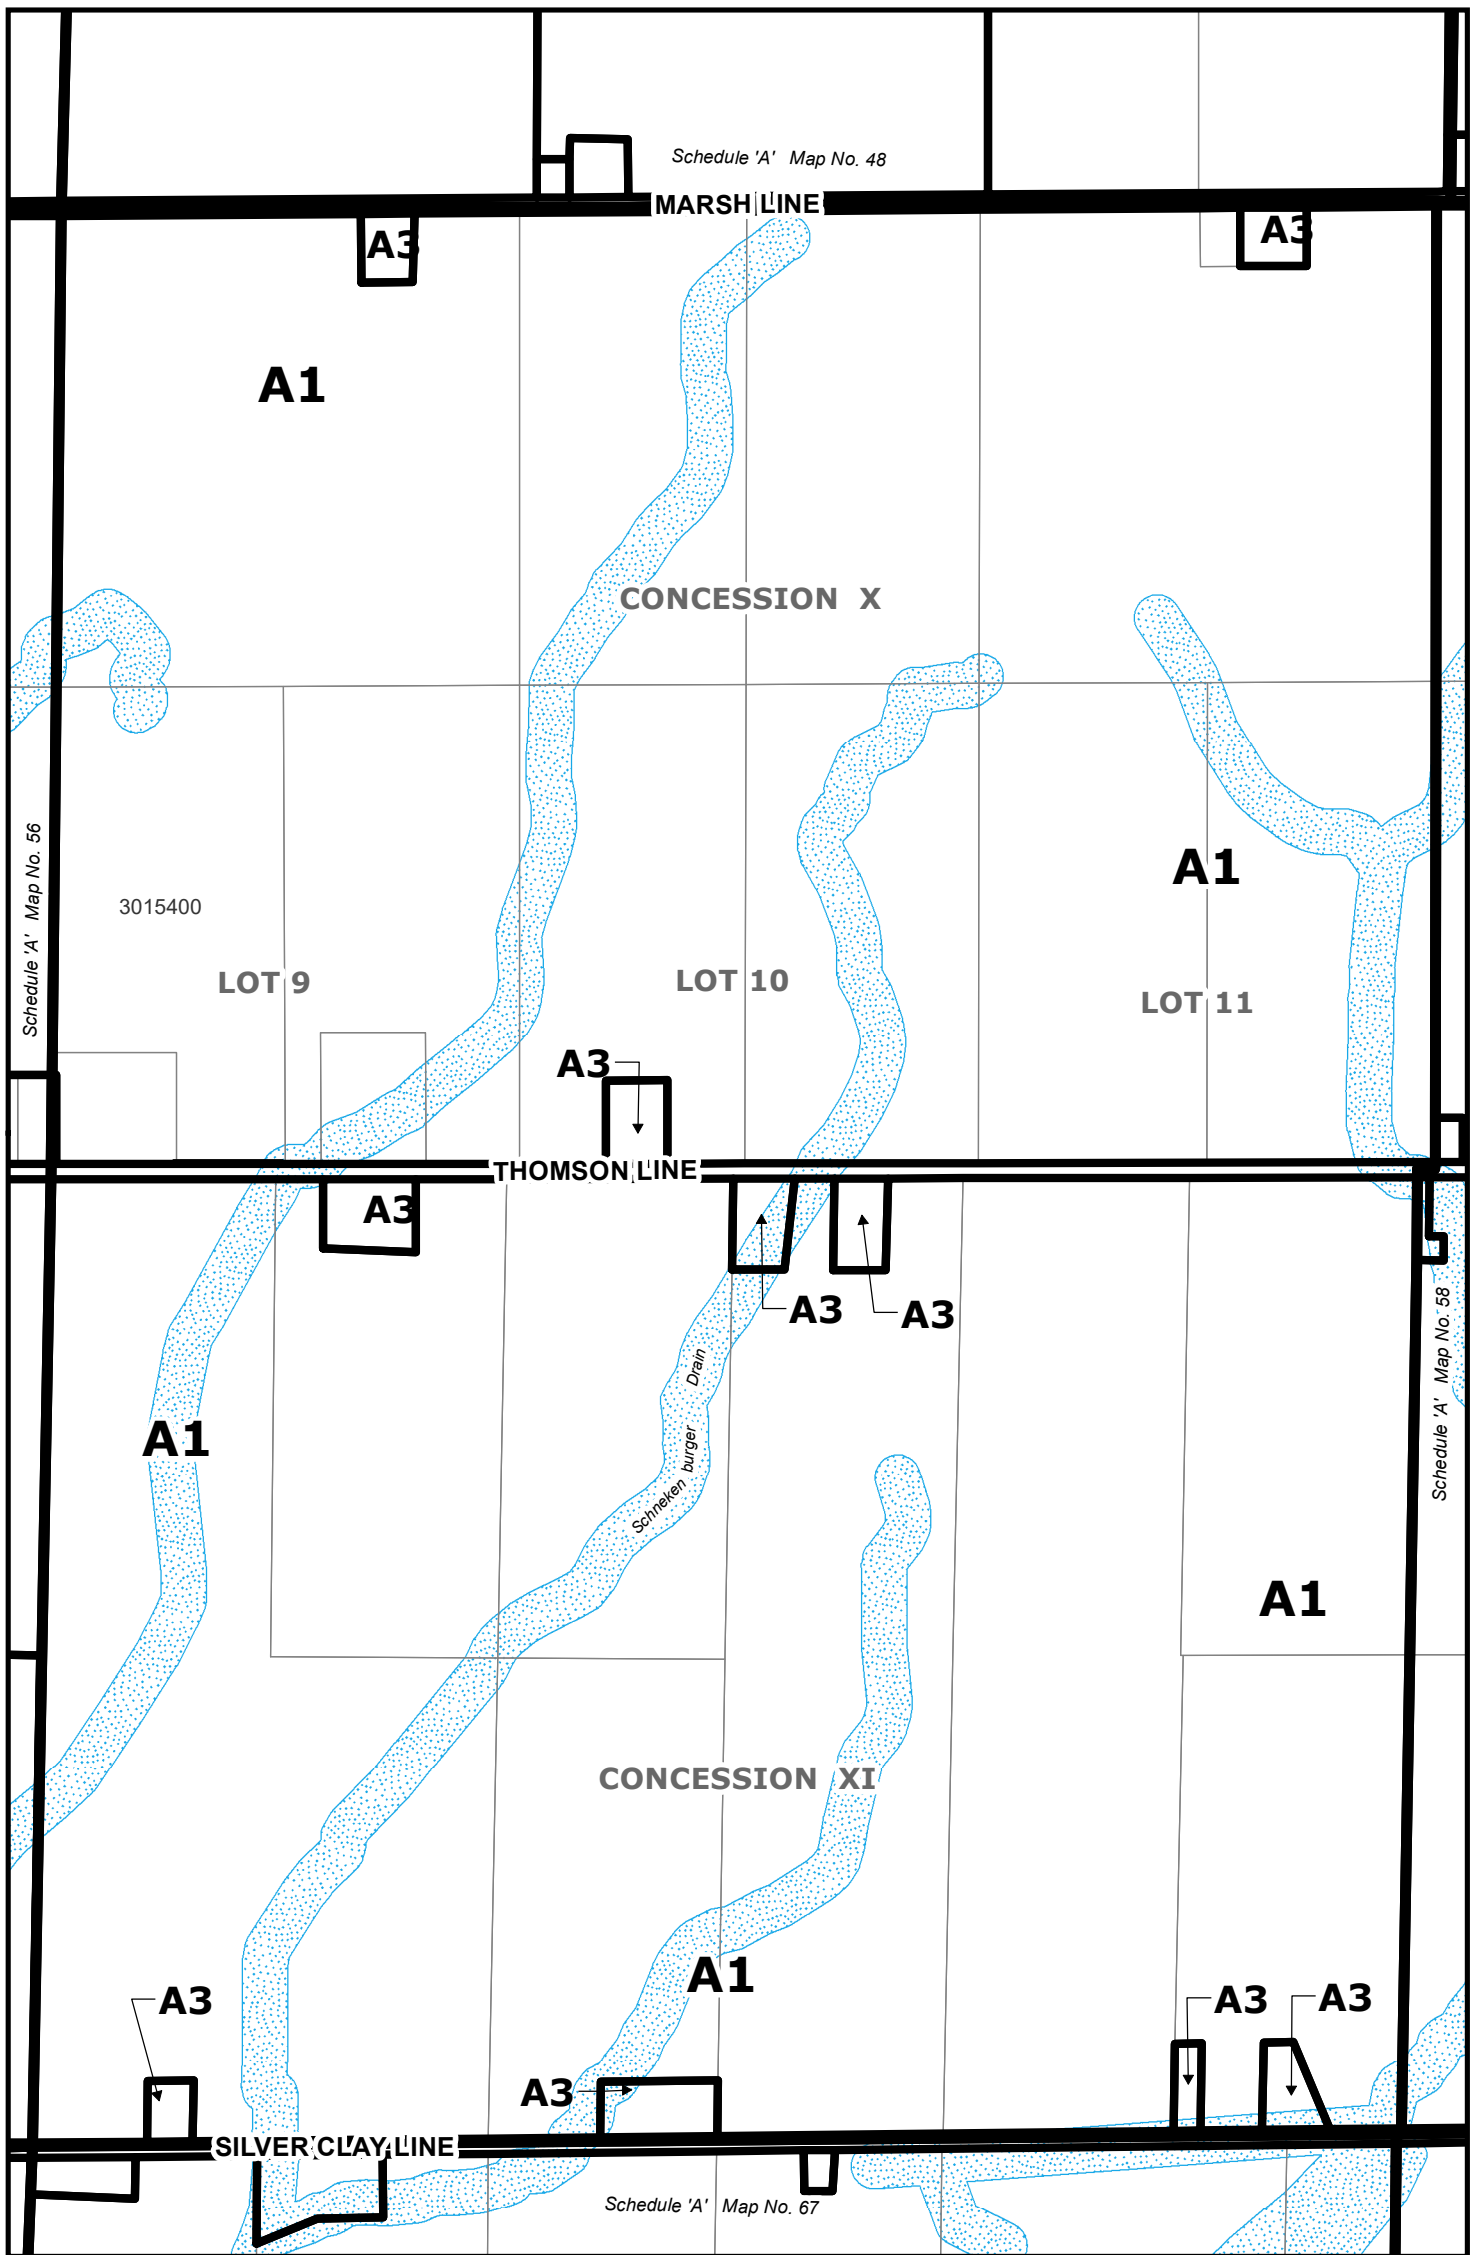

Municipality of WEST ELGIN: RURAL AREA

Schedule "A"

SCALE 1:10,000

Municipality of West Elgin Zoning By-Law

Map No. 55

Municipality of WEST ELGIN: RURAL AREA

Schedule "A"

SCALE 1:10,000

Municipality of West Elgin Zoning By-Law

Map No. 56

Municipality of WEST ELGIN: RURAL AREA

Schedule "A"

SCALE 1:10,000

Municipality of West Elgin Zoning By-Law

Map No. 57

Municipality of WEST ELGIN: RURAL AREA