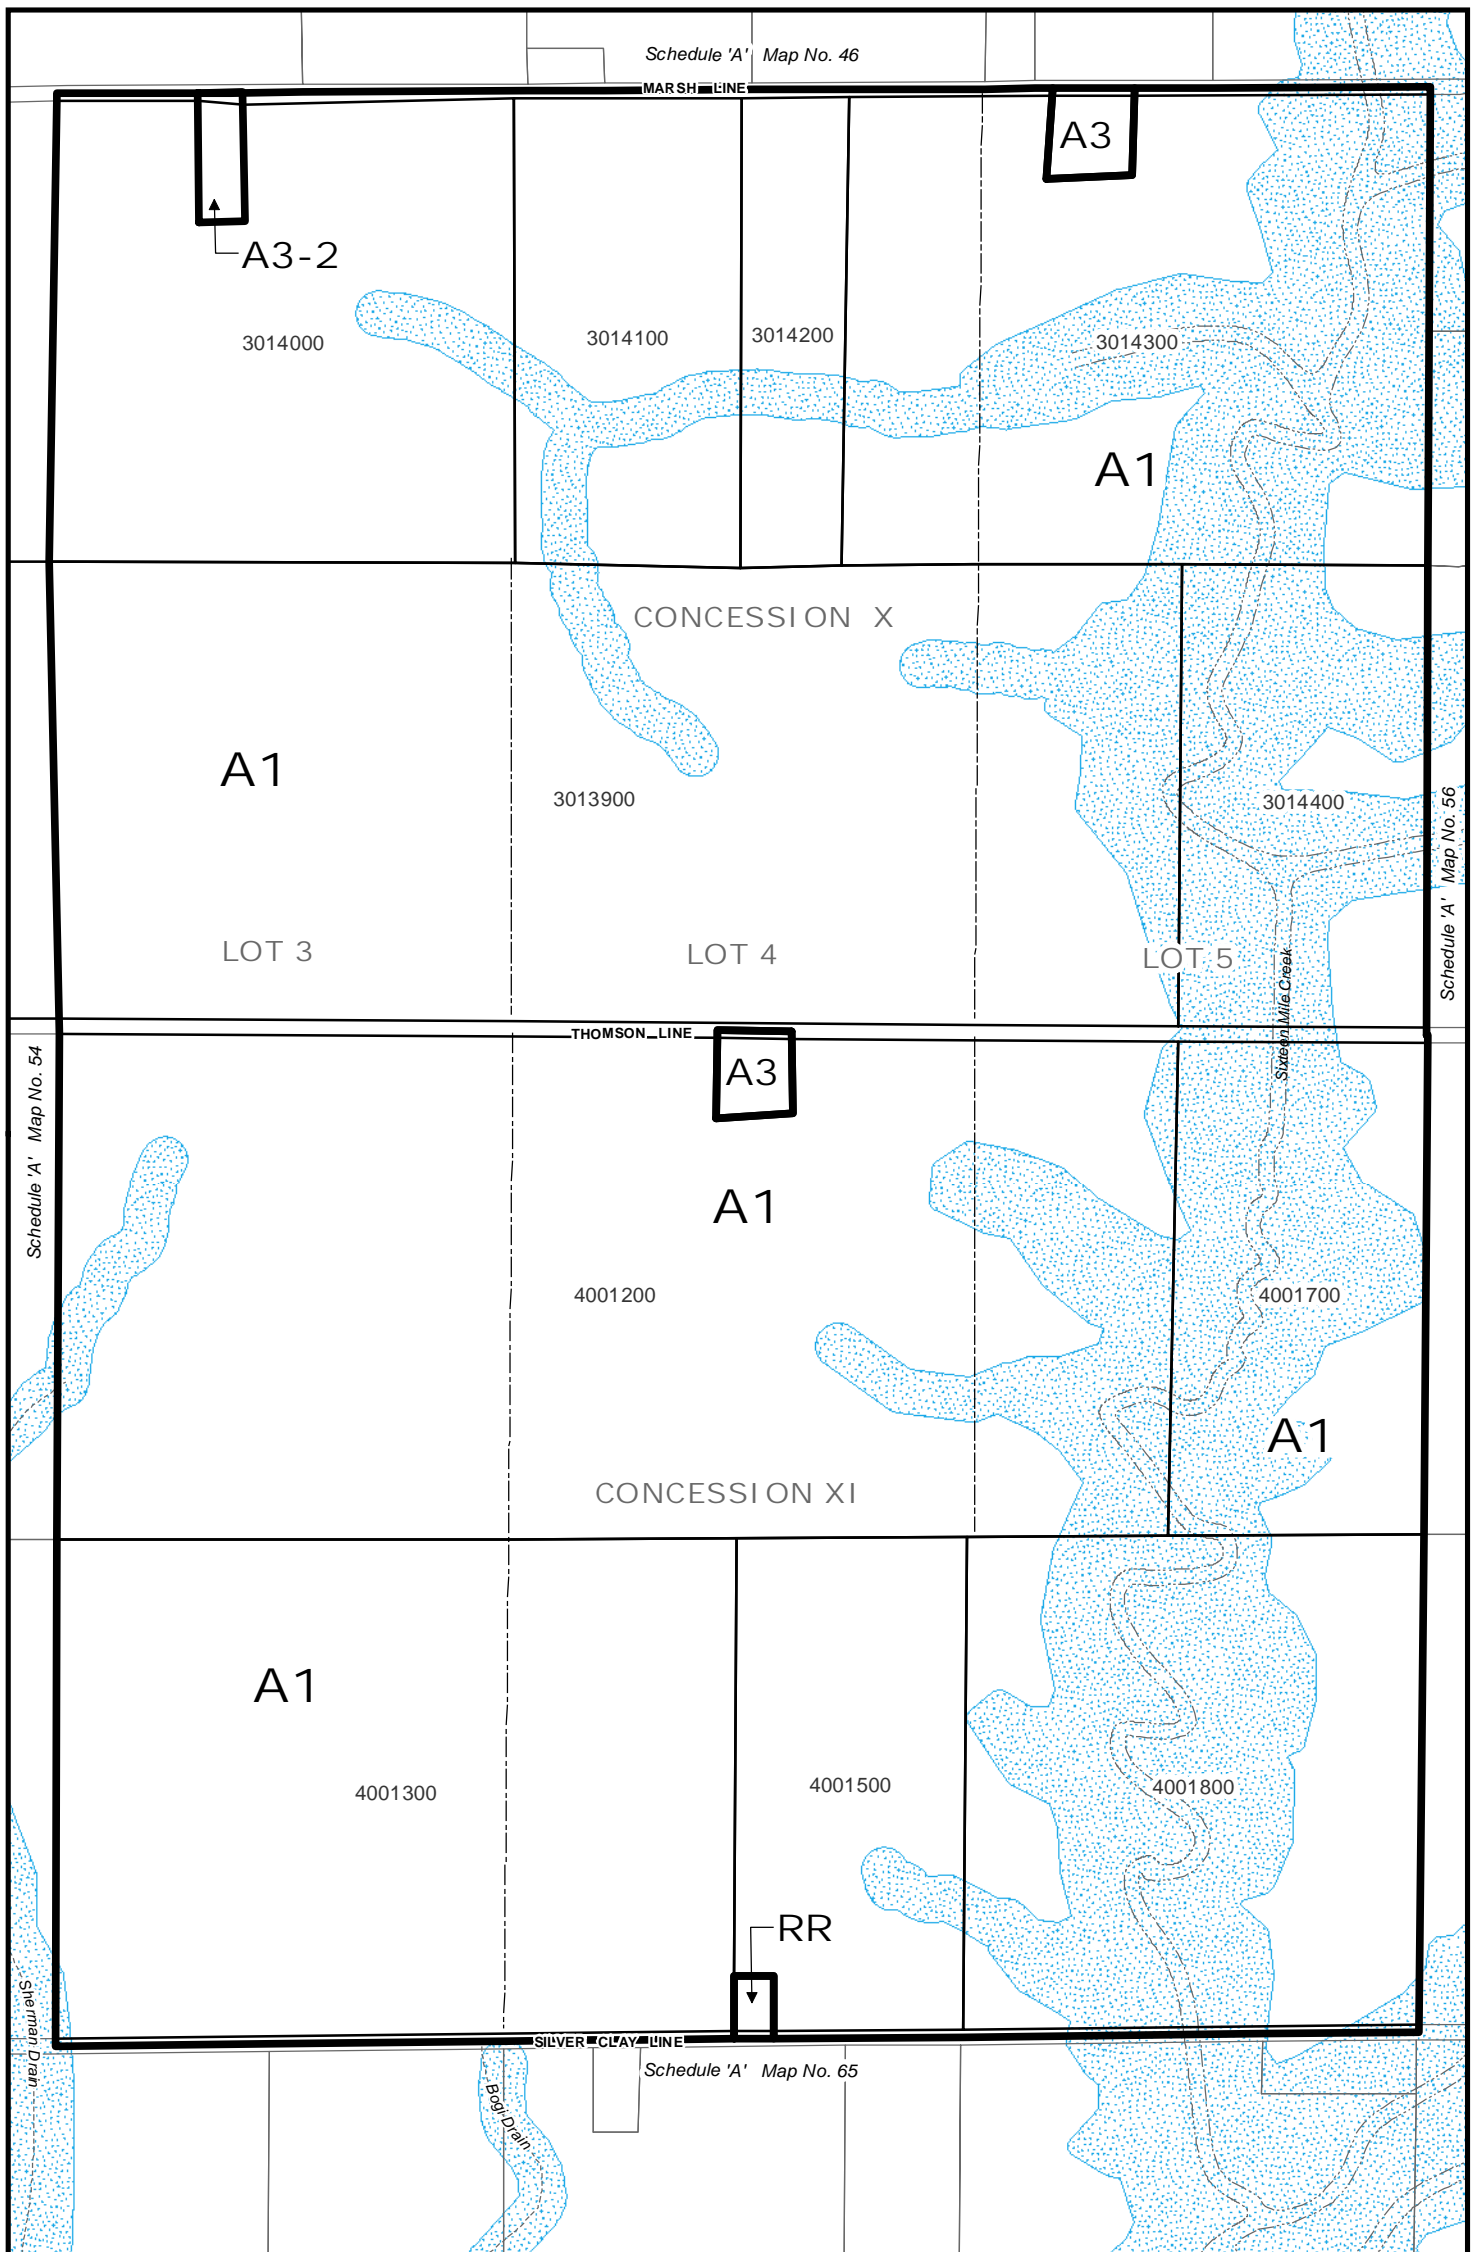

SCALE 1:10,000

Municipality of West Elgin Zoning By-Law

Map No. 53

Municipality of WEST ELGIN: RURAL AREA

Schedule "A"

SCALE 1:10,000

Municipality of West Elgin Zoning By-Law

Map No. 54