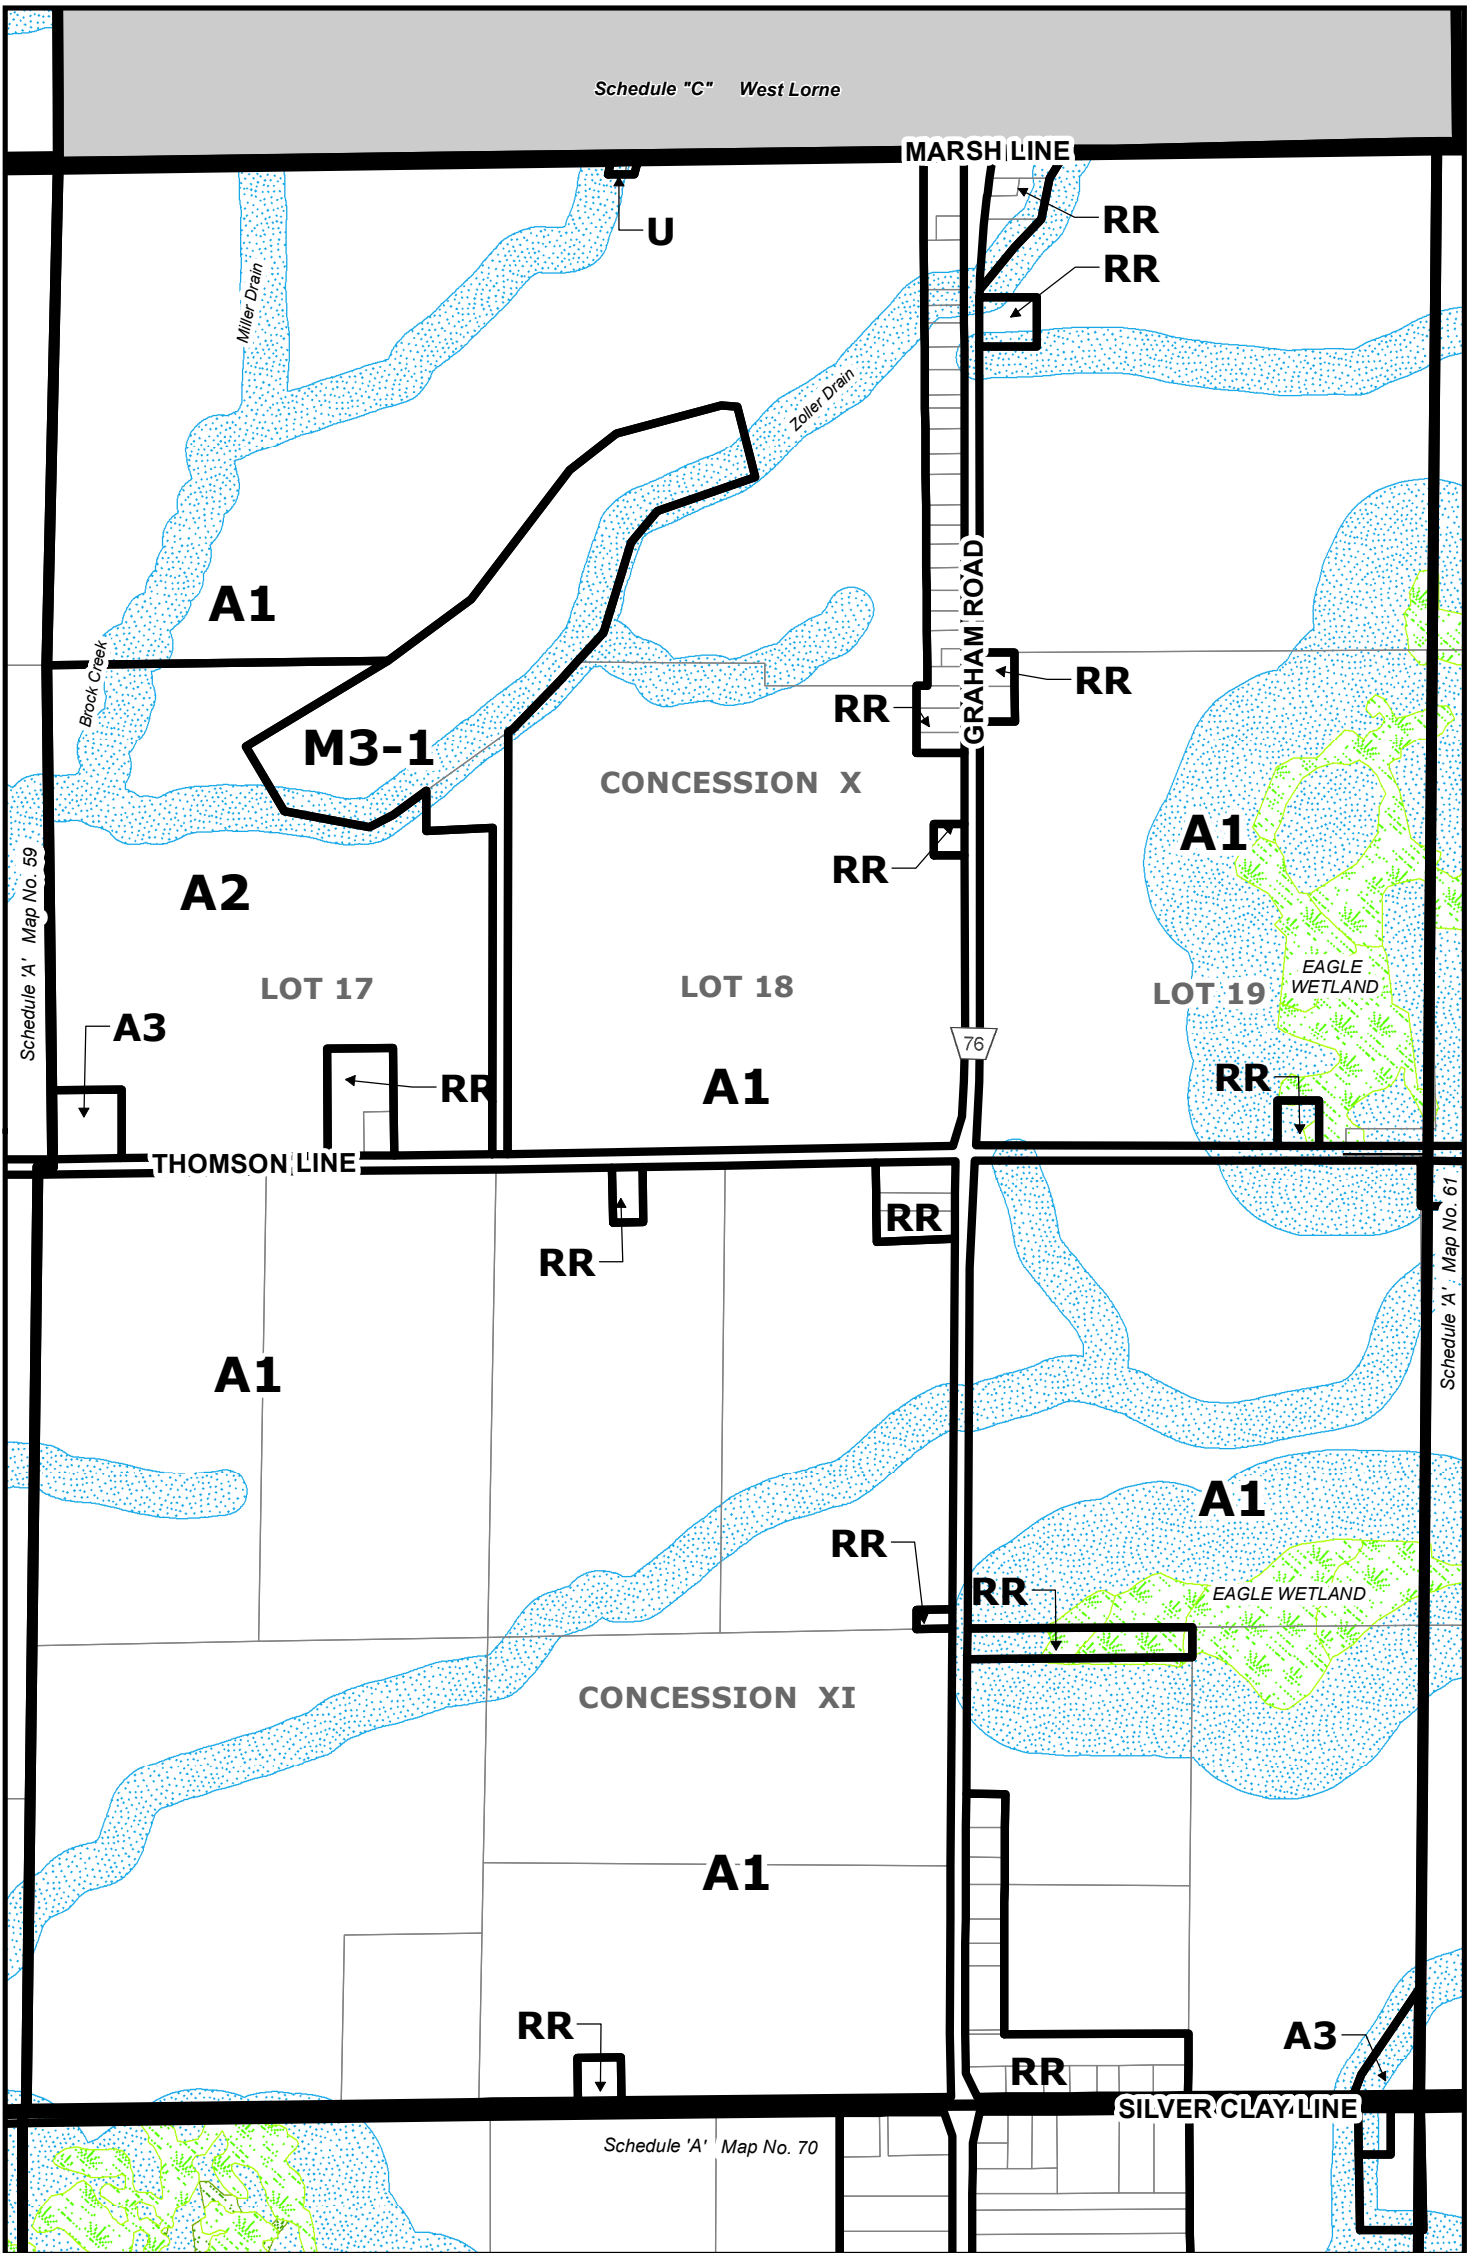

Municipality of West Elgin Zoning By-Law

Map No. 56

Municipality of WEST ELGIN: RURAL AREA

Schedule "A"

SCALE 1:10,000

Municipality of West Elgin Zoning By-Law

Map No. 57

Municipality of WEST ELGIN: RURAL AREA

Schedule "A"

SCALE 1:10,000

Municipality of West Elgin Zoning By-Law

Map No. 58

Municipality of WEST ELGIN: RURAL AREA

Schedule "A"

SCALE 1:10,000

Municipality of West Elgin Zoning By-Law

Map No. 59

Municipality of WEST ELGIN: RURAL AREA

Schedule "A"

SCALE 1:10,000

Municipality of WEST ELGIN: RURAL AREA

Schedule "A"

SCALE 1:10,000

Municipality of West Elgin Zoning By-Law