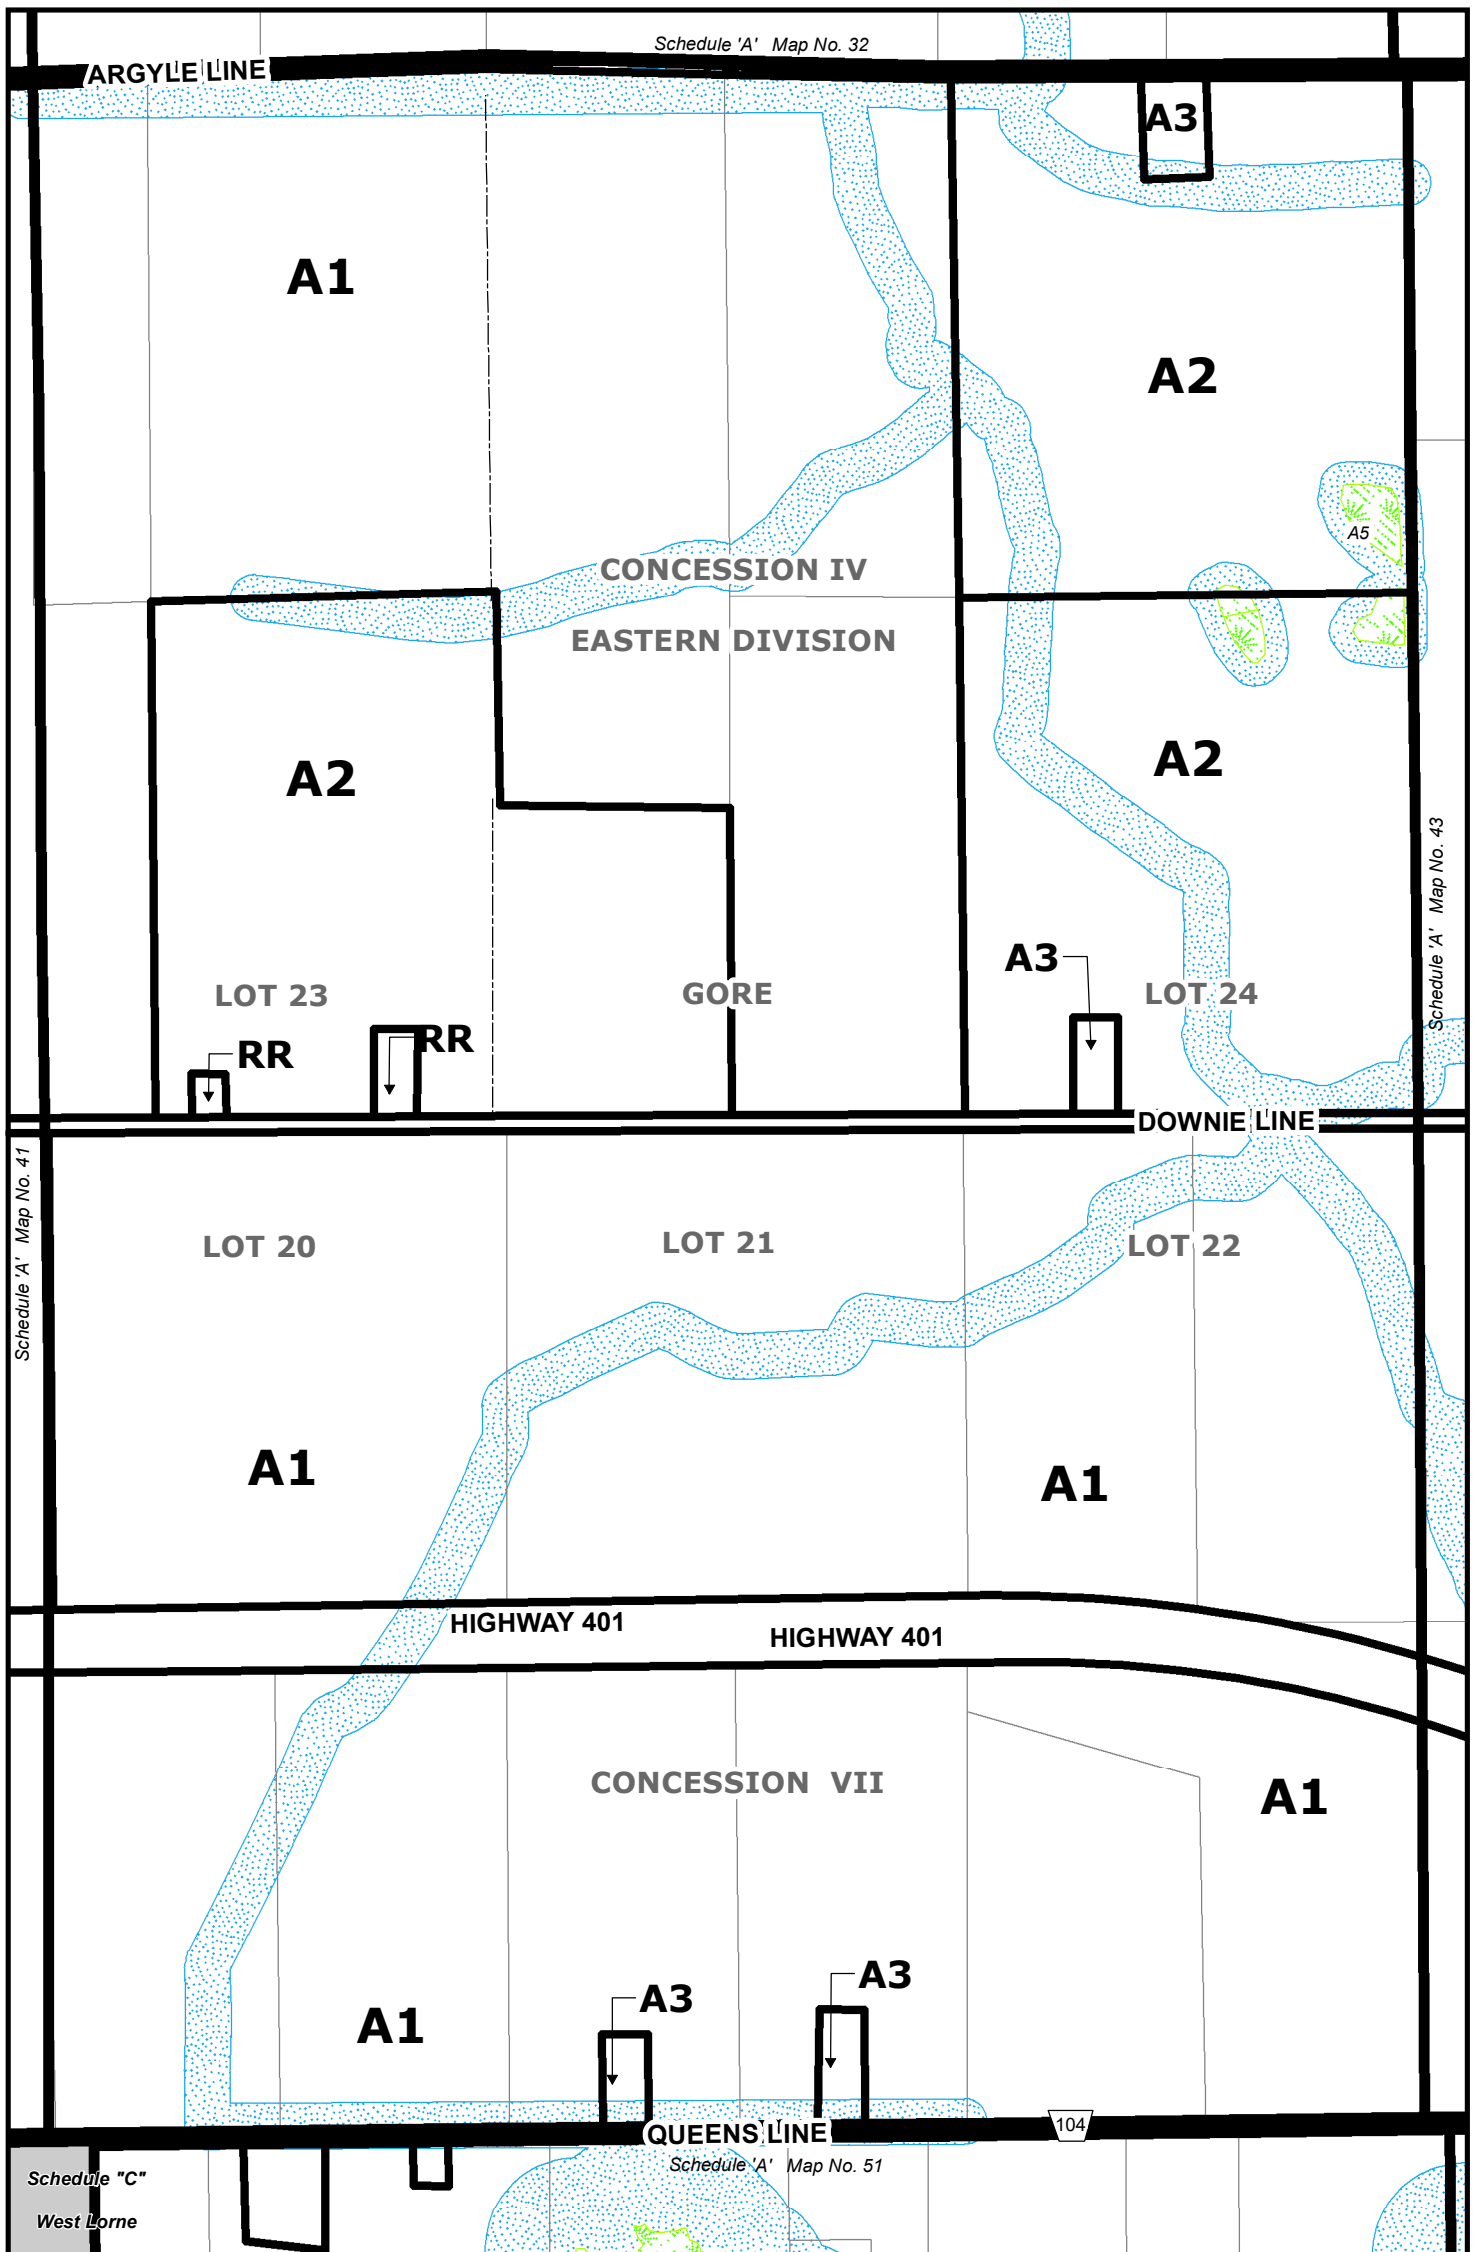

Municipality of WEST ELGIN: RURAL AREA

Schedule "A"

SCALE 1:10,000

Municipality of West Elgin Zoning By-Law

Map No. 41

Municipality of WEST ELGIN: RURAL AREA

Schedule "A"

SCALE 1:10,000

Municipality of West Elgin Zoning By-Law

Map No. 42

Municipality of WEST ELGIN: RURAL AREA

Schedule "A"

SCALE 1:10,000

0 50 100 200 300 400 500 Metres

Municipality of West Elgin Zoning By-Law

Map No. 43