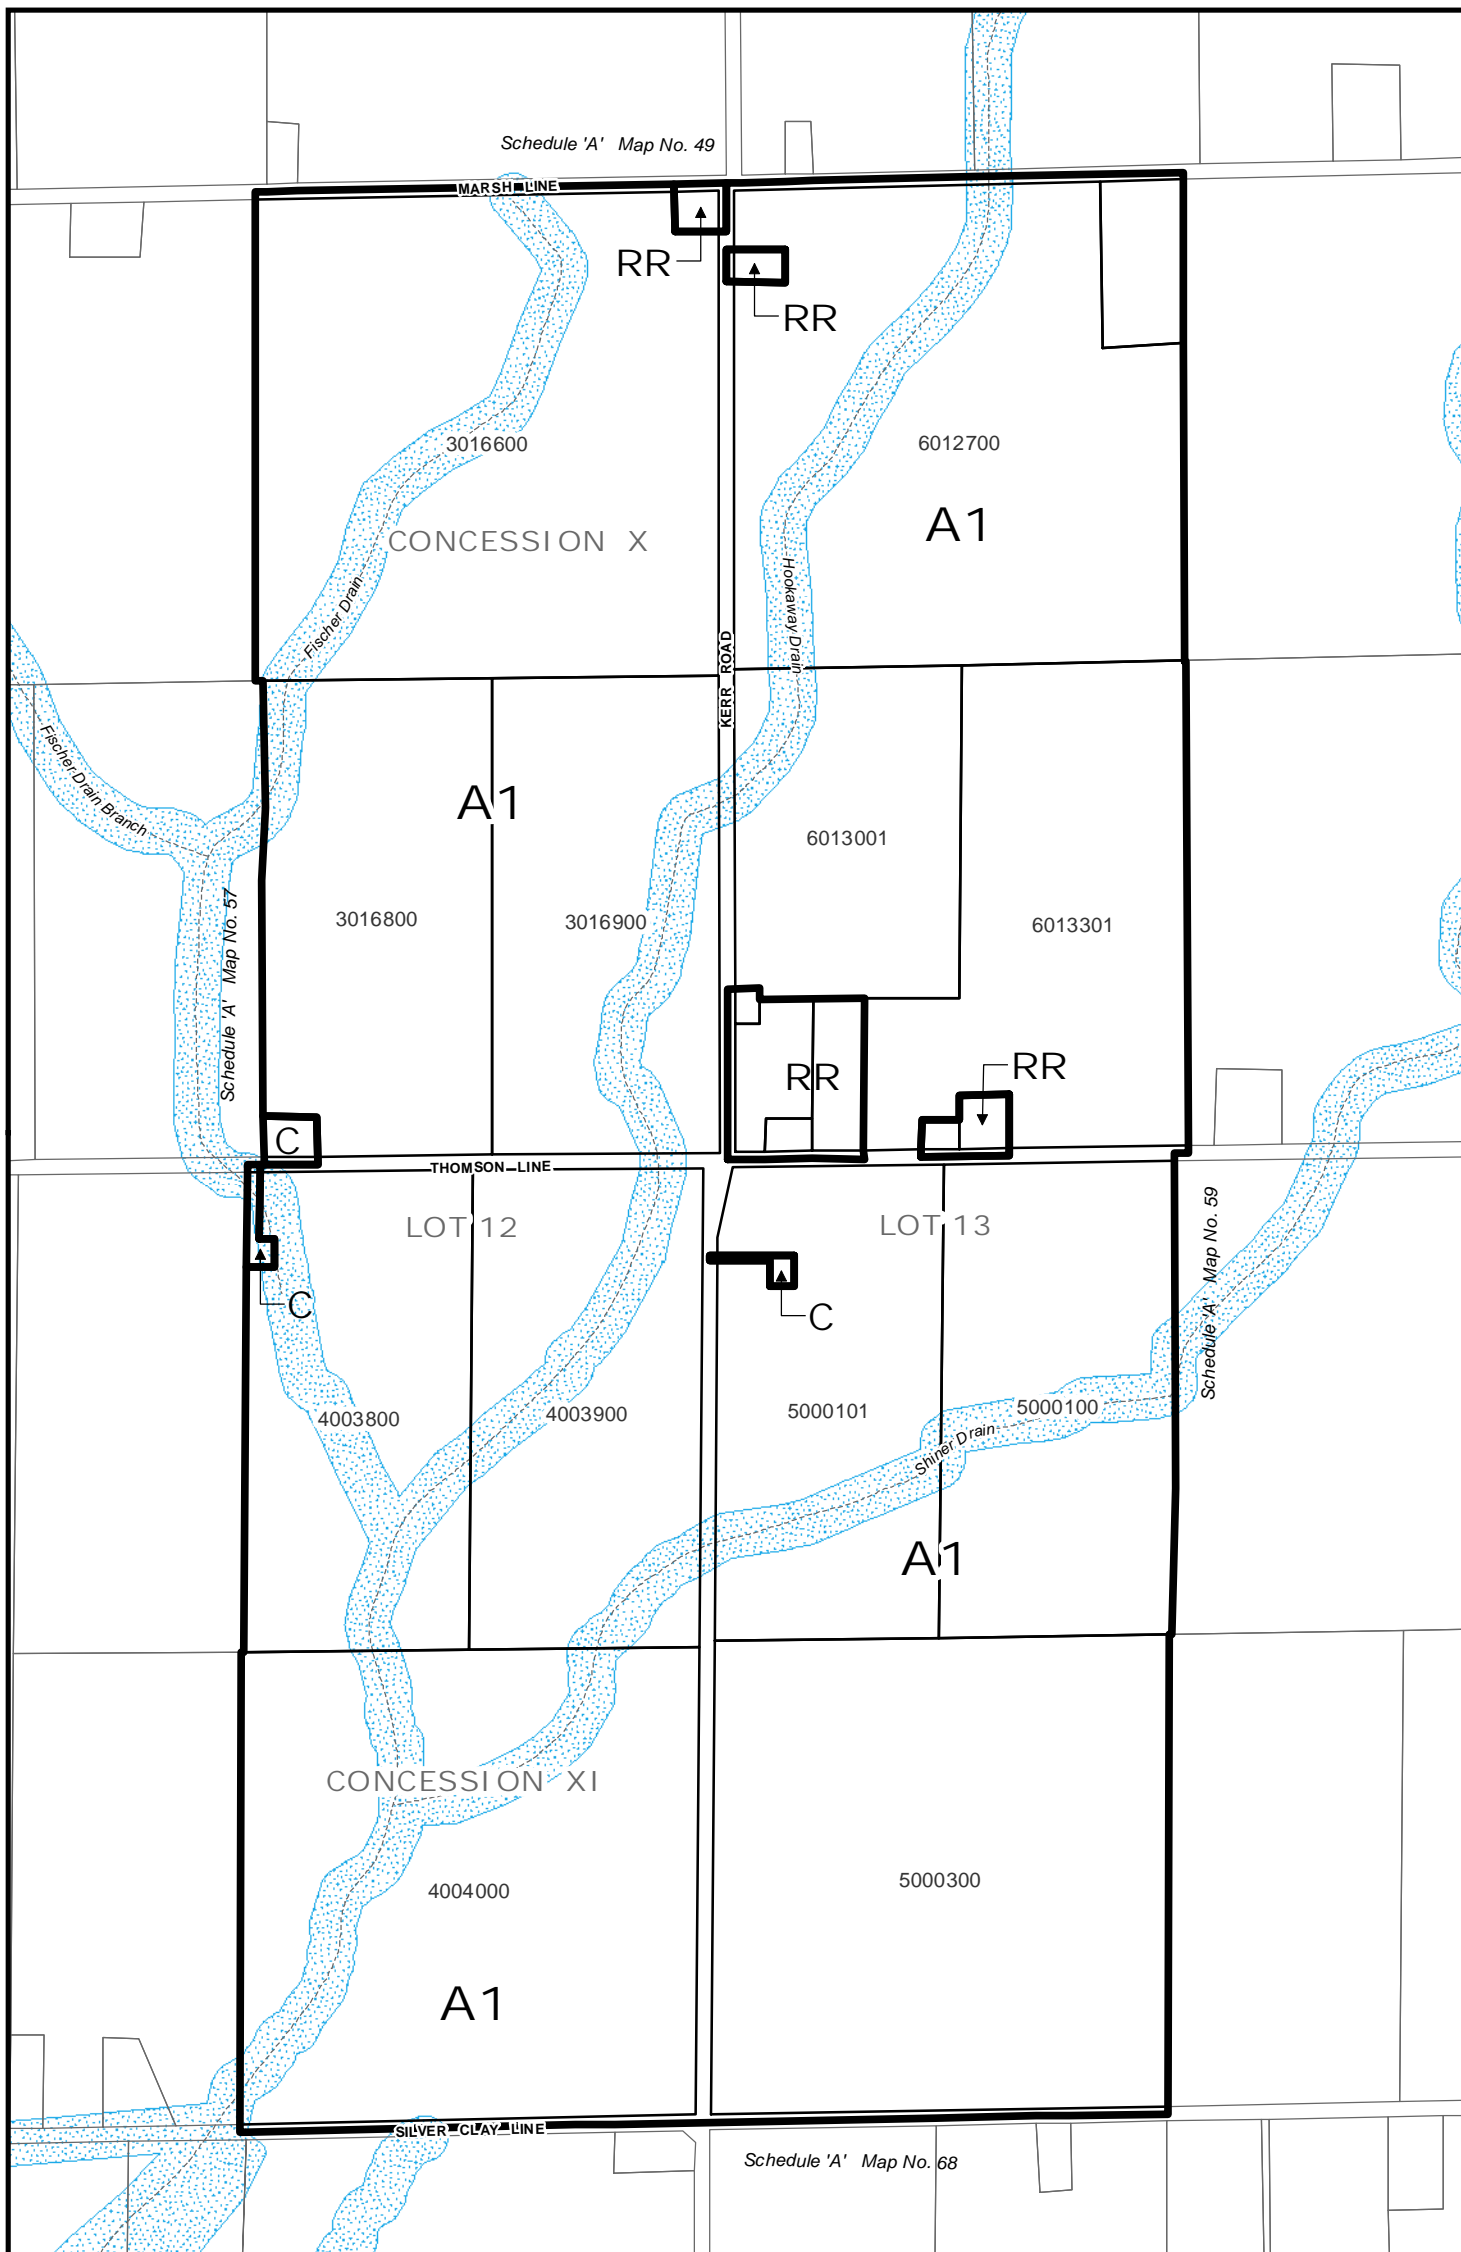

Municipality of WEST ELGIN: RURAL AREA

Schedule "A"

SCALE 1:10,000

Municipality of West Elgin Zoning By-Law

Map No. 55

Municipality of WEST ELGIN: RURAL AREA

Schedule "A"

SCALE 1:10,000

Municipality of West Elgin Zoning By-Law

Map No. 56

Municipality of WEST ELGIN: RURAL AREA

Schedule "A"

SCALE 1:10,000

Municipality of West Elgin Zoning By-Law

Map No. 57

Municipality of WEST ELGIN: RURAL AREA

Schedule "A"

SCALE 1:10,000

Municipality of West Elgin Zoning By-Law

Map No. 58

Municipality of WEST ELGIN: RURAL AREA

Schedule "A"

SCALE 1:10,000

Municipality of West Elgin Zoning By-Law