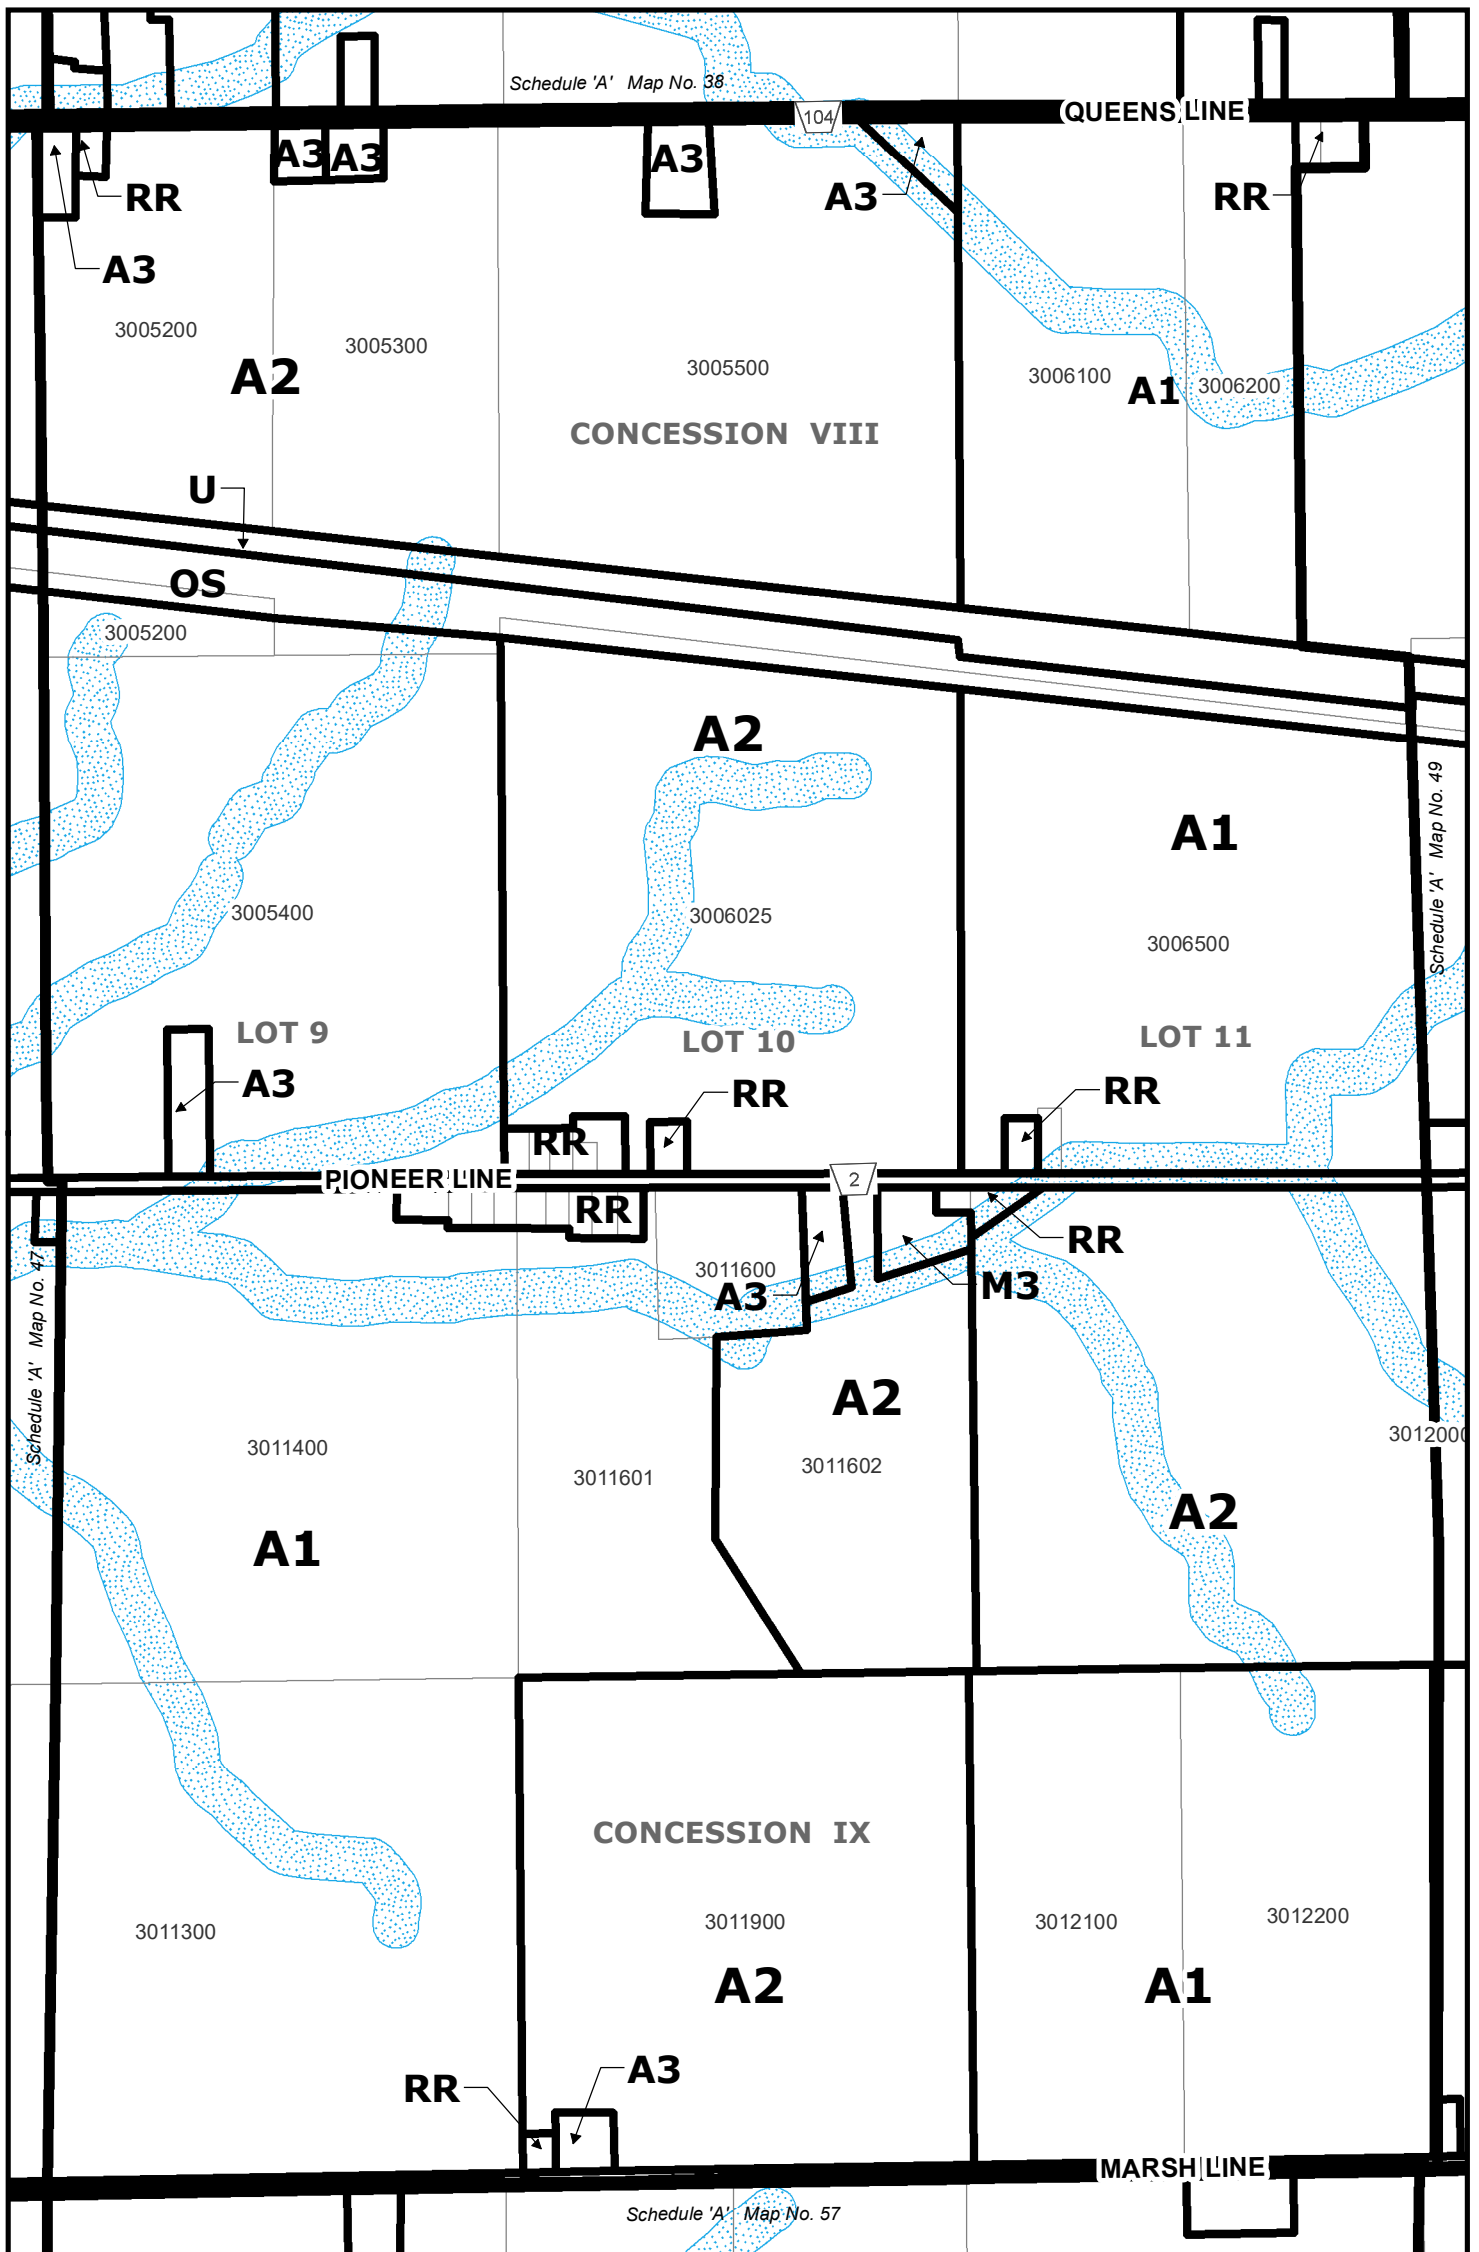

Municipality of West Elgin Zoning By-Law

Map No. 45

Municipality of WEST ELGIN: RURAL AREA

Schedule "A"

SCALE 1:10,000

Municipality of West Elgin Zoning By-Law

Map No. 46

Municipality of WEST ELGIN: RURAL AREA

Schedule "A"

SCALE 1:10,000

Municipality of West Elgin Zoning By-Law

Map No. 47

Municipality of WEST ELGIN: RURAL AREA

Schedule "A"

SCALE 1:10,000

Municipality of West Elgin Zoning By-Law