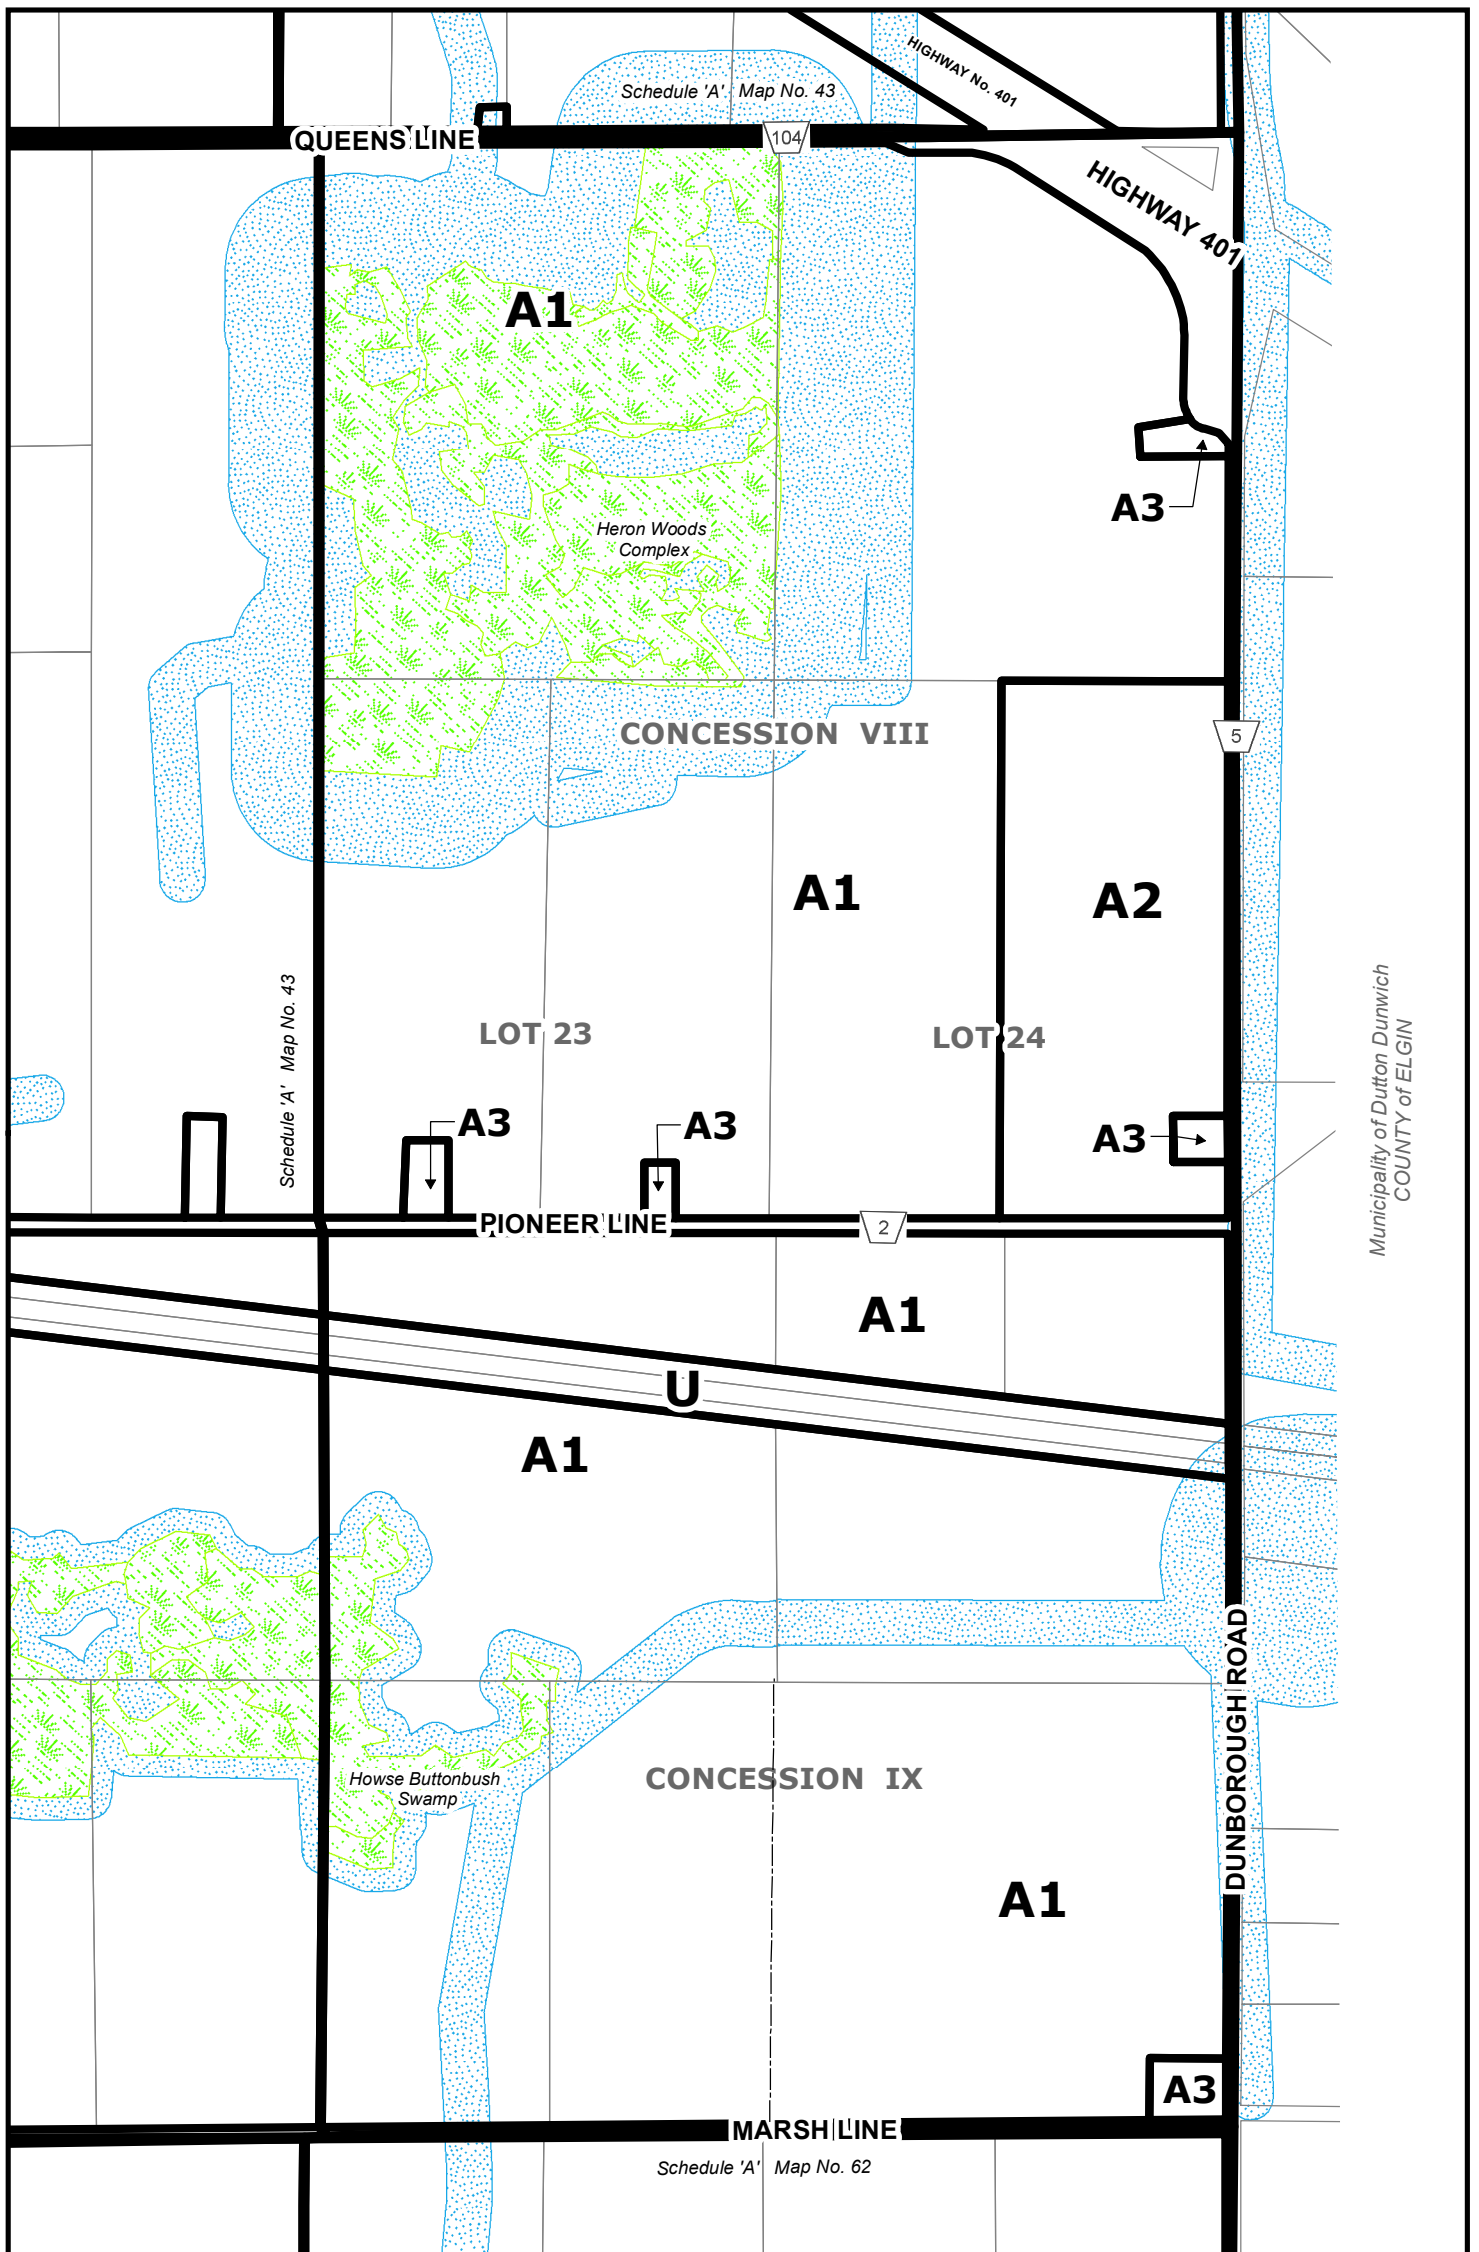

Map No. 48

Municipality of WEST ELGIN: RURAL AREA

Schedule "A"

SCALE 1:10,000

Municipality of West Elgin Zoning By-Law

Map No. 49

Municipality of WEST ELGIN: RURAL AREA

Schedule "A"

SCALE 1:10,000

Municipality of West Elgin Zoning By-Law

Map No. 50

Municipality of WEST ELGIN: RURAL AREA

Schedule "A"

SCALE 1:10,000

Municipality of West Elgin Zoning By-Law

Map No. 51