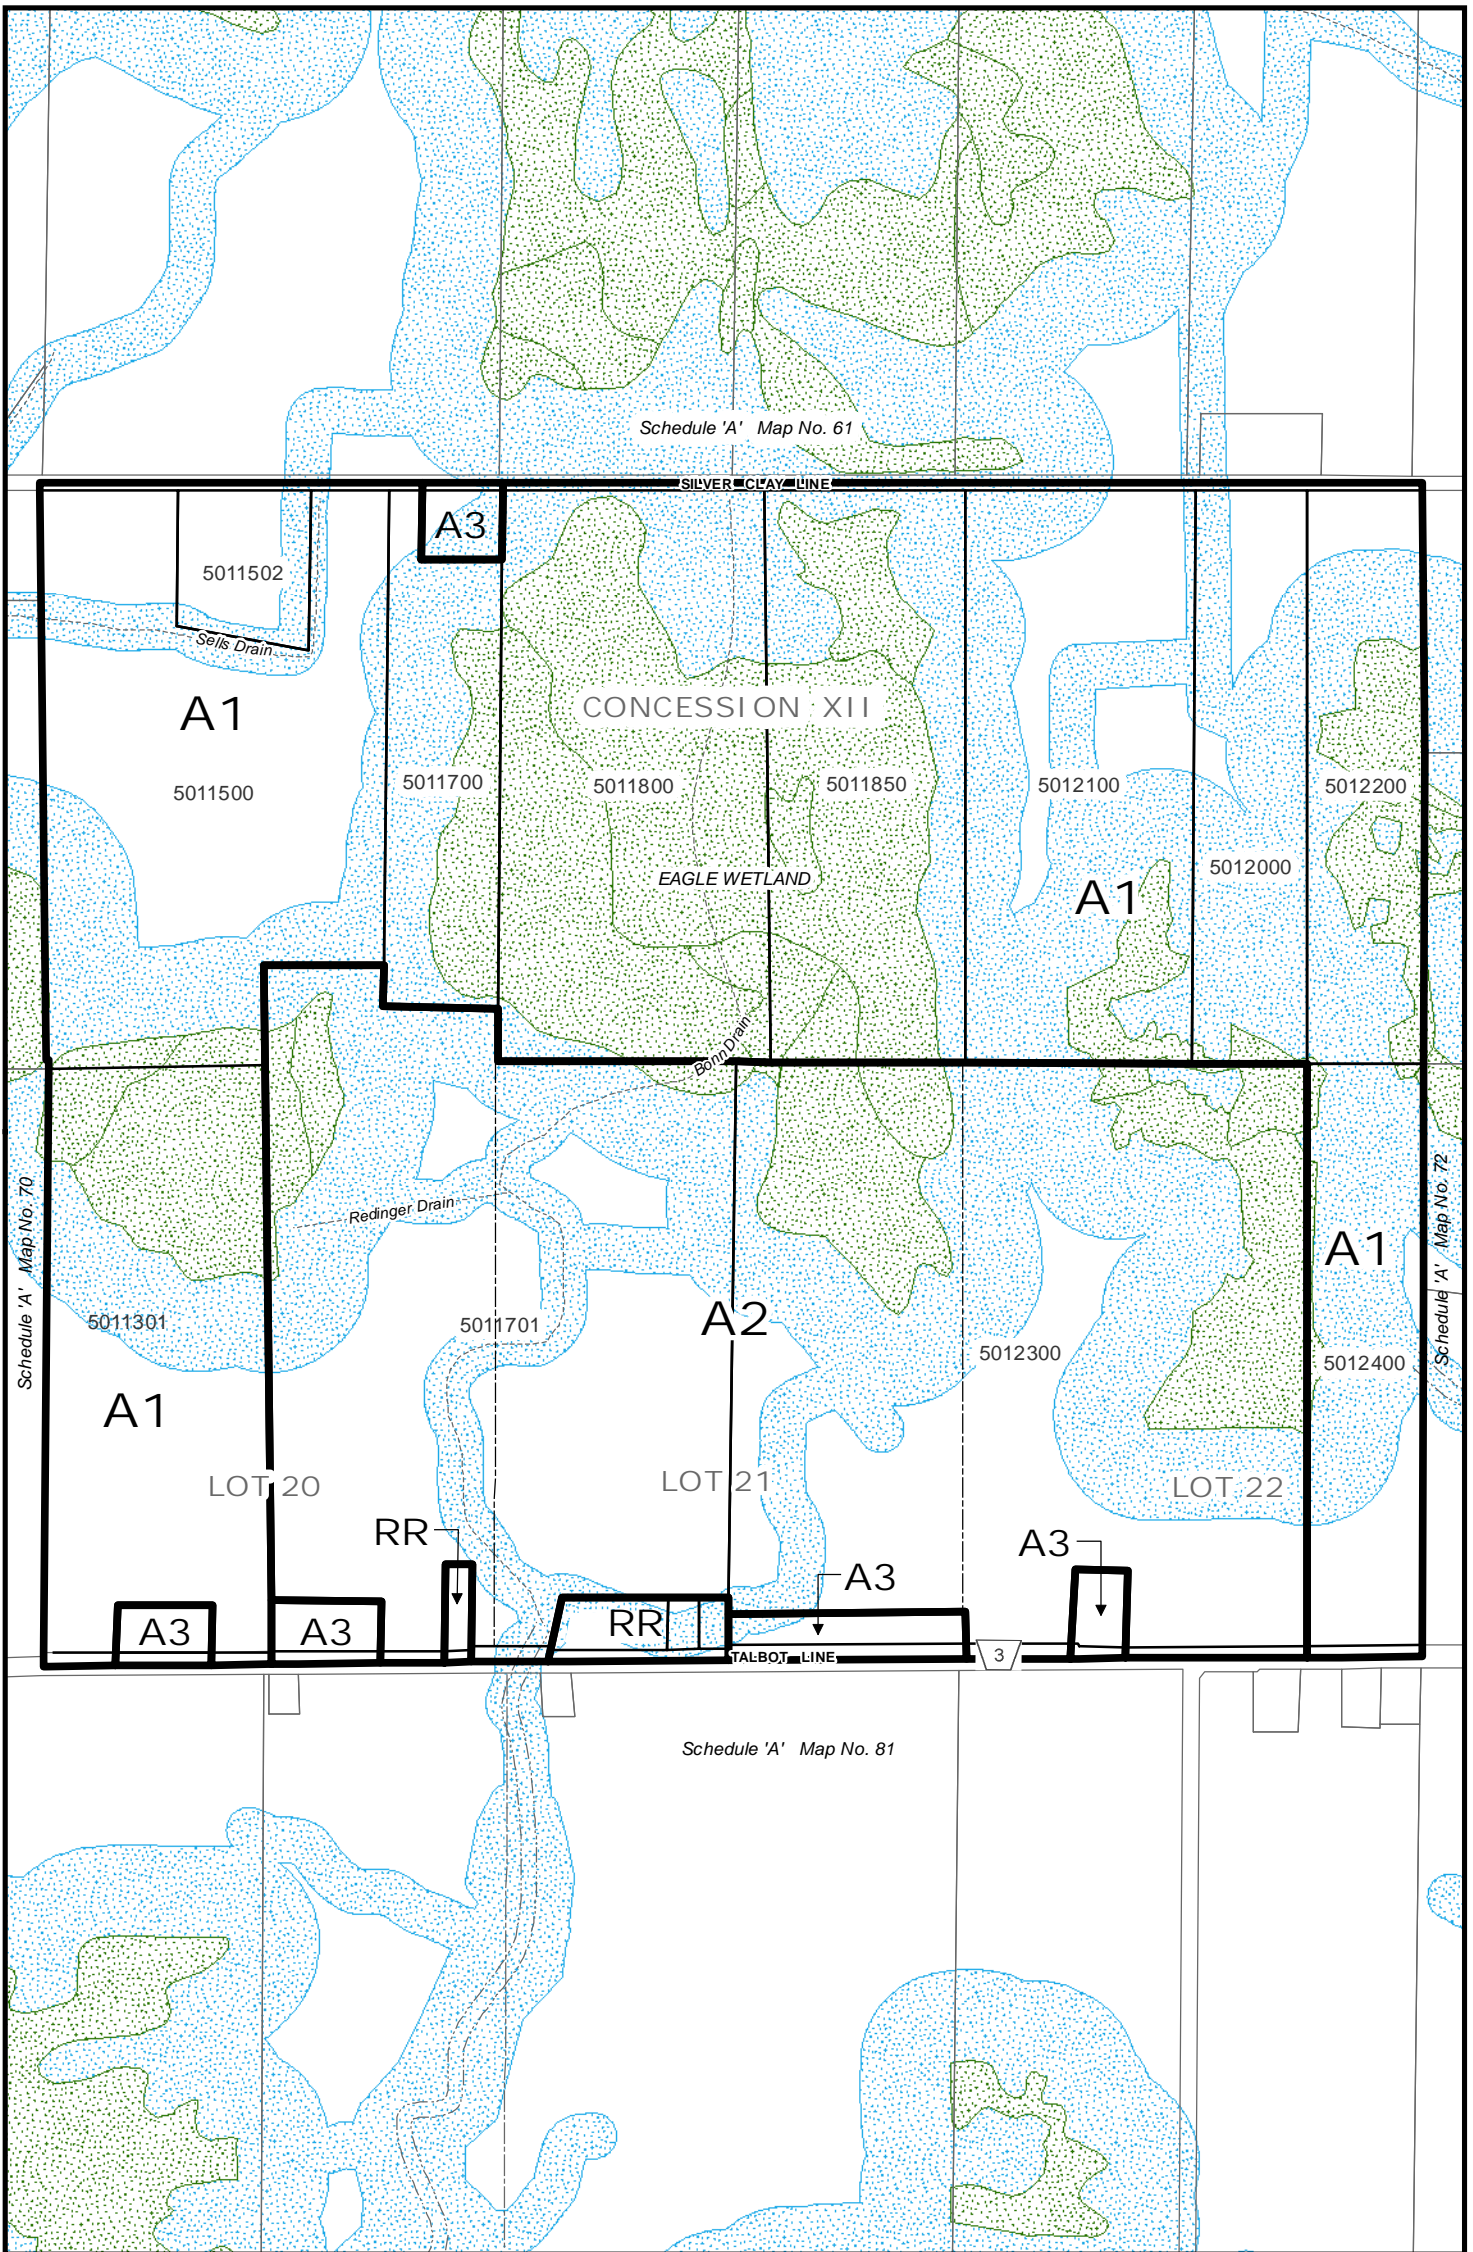

Municipality of West Elgin Zoning By-Law

Map No. 69

Municipality of WEST ELGIN: RURAL AREA

Schedule "A"

SCALE 1:10,000

Municipality of West Elgin Zoning By-Law

Map No. 70

Municipality of WEST ELGIN: RURAL AREA