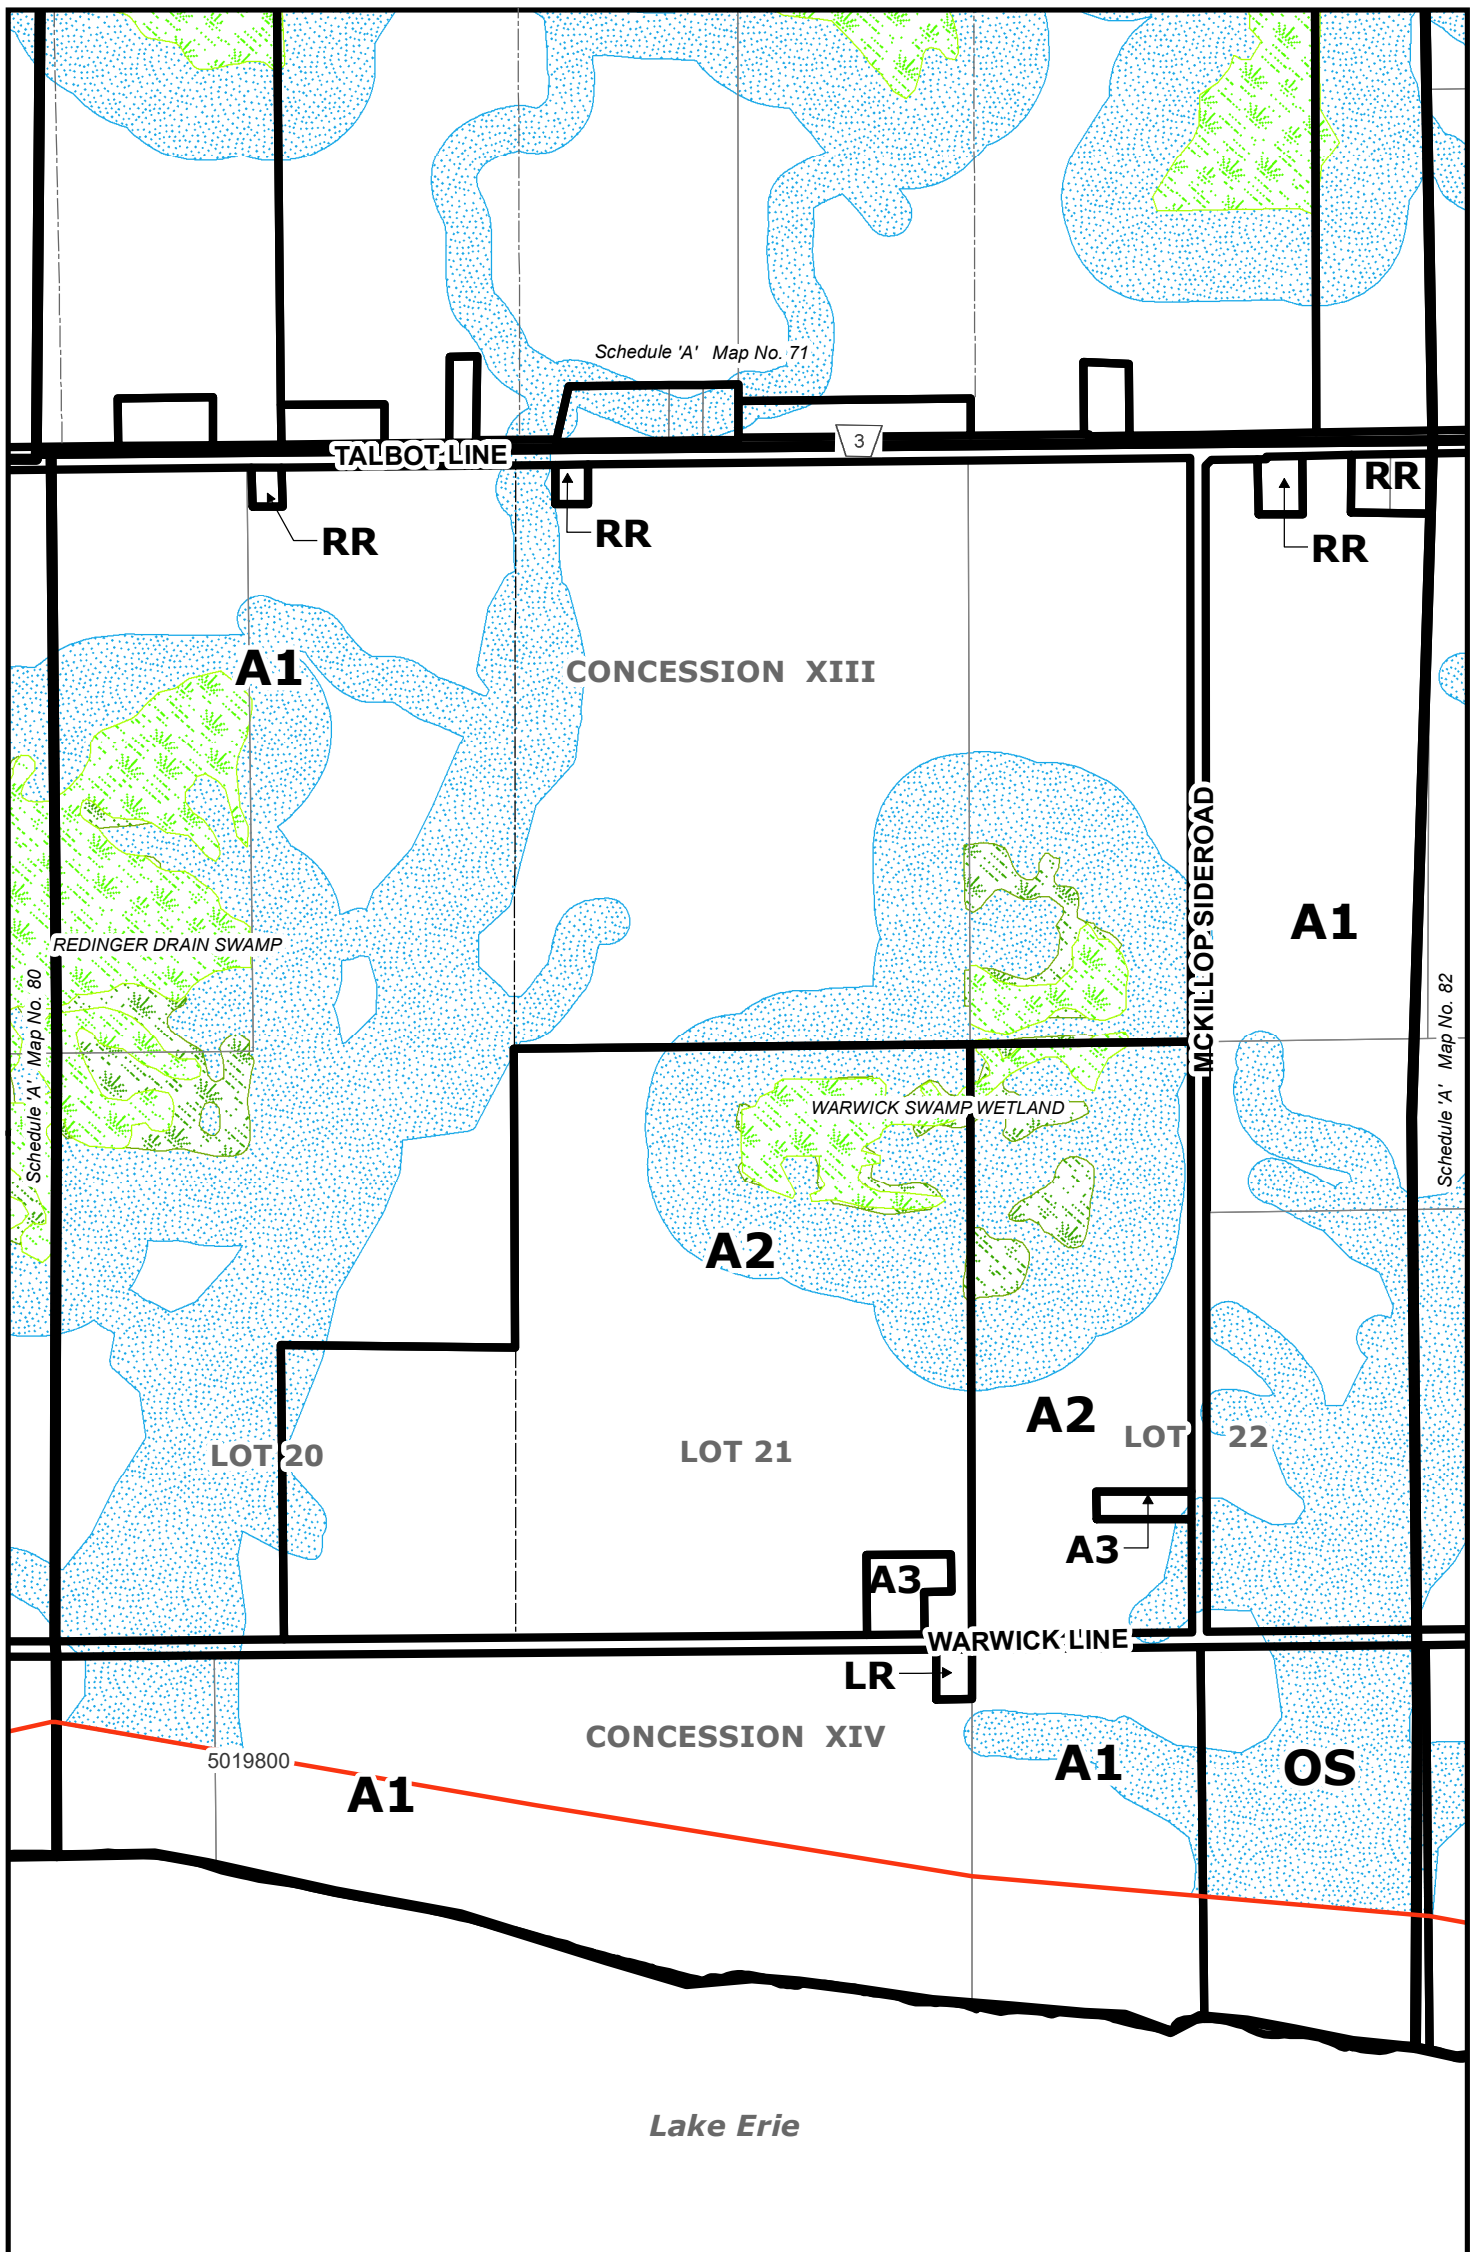

Schedule "A"

SCALE 1:10,000

Municipality of West Elgin Zoning By-Law

Map No. 79

Municipality of WEST ELGIN: RURAL AREA

Schedule "A"

SCALE 1:10,000

Municipality of West Elgin Zoning By-Law

Map No. 80

Municipality of WEST ELGIN: RURAL AREA

Schedule "A"

SCALE 1:10,000

Municipality of West Elgin Zoning By-Law

Map No. 81

Municipality of WEST ELGIN: RURAL AREA

Schedule "A"