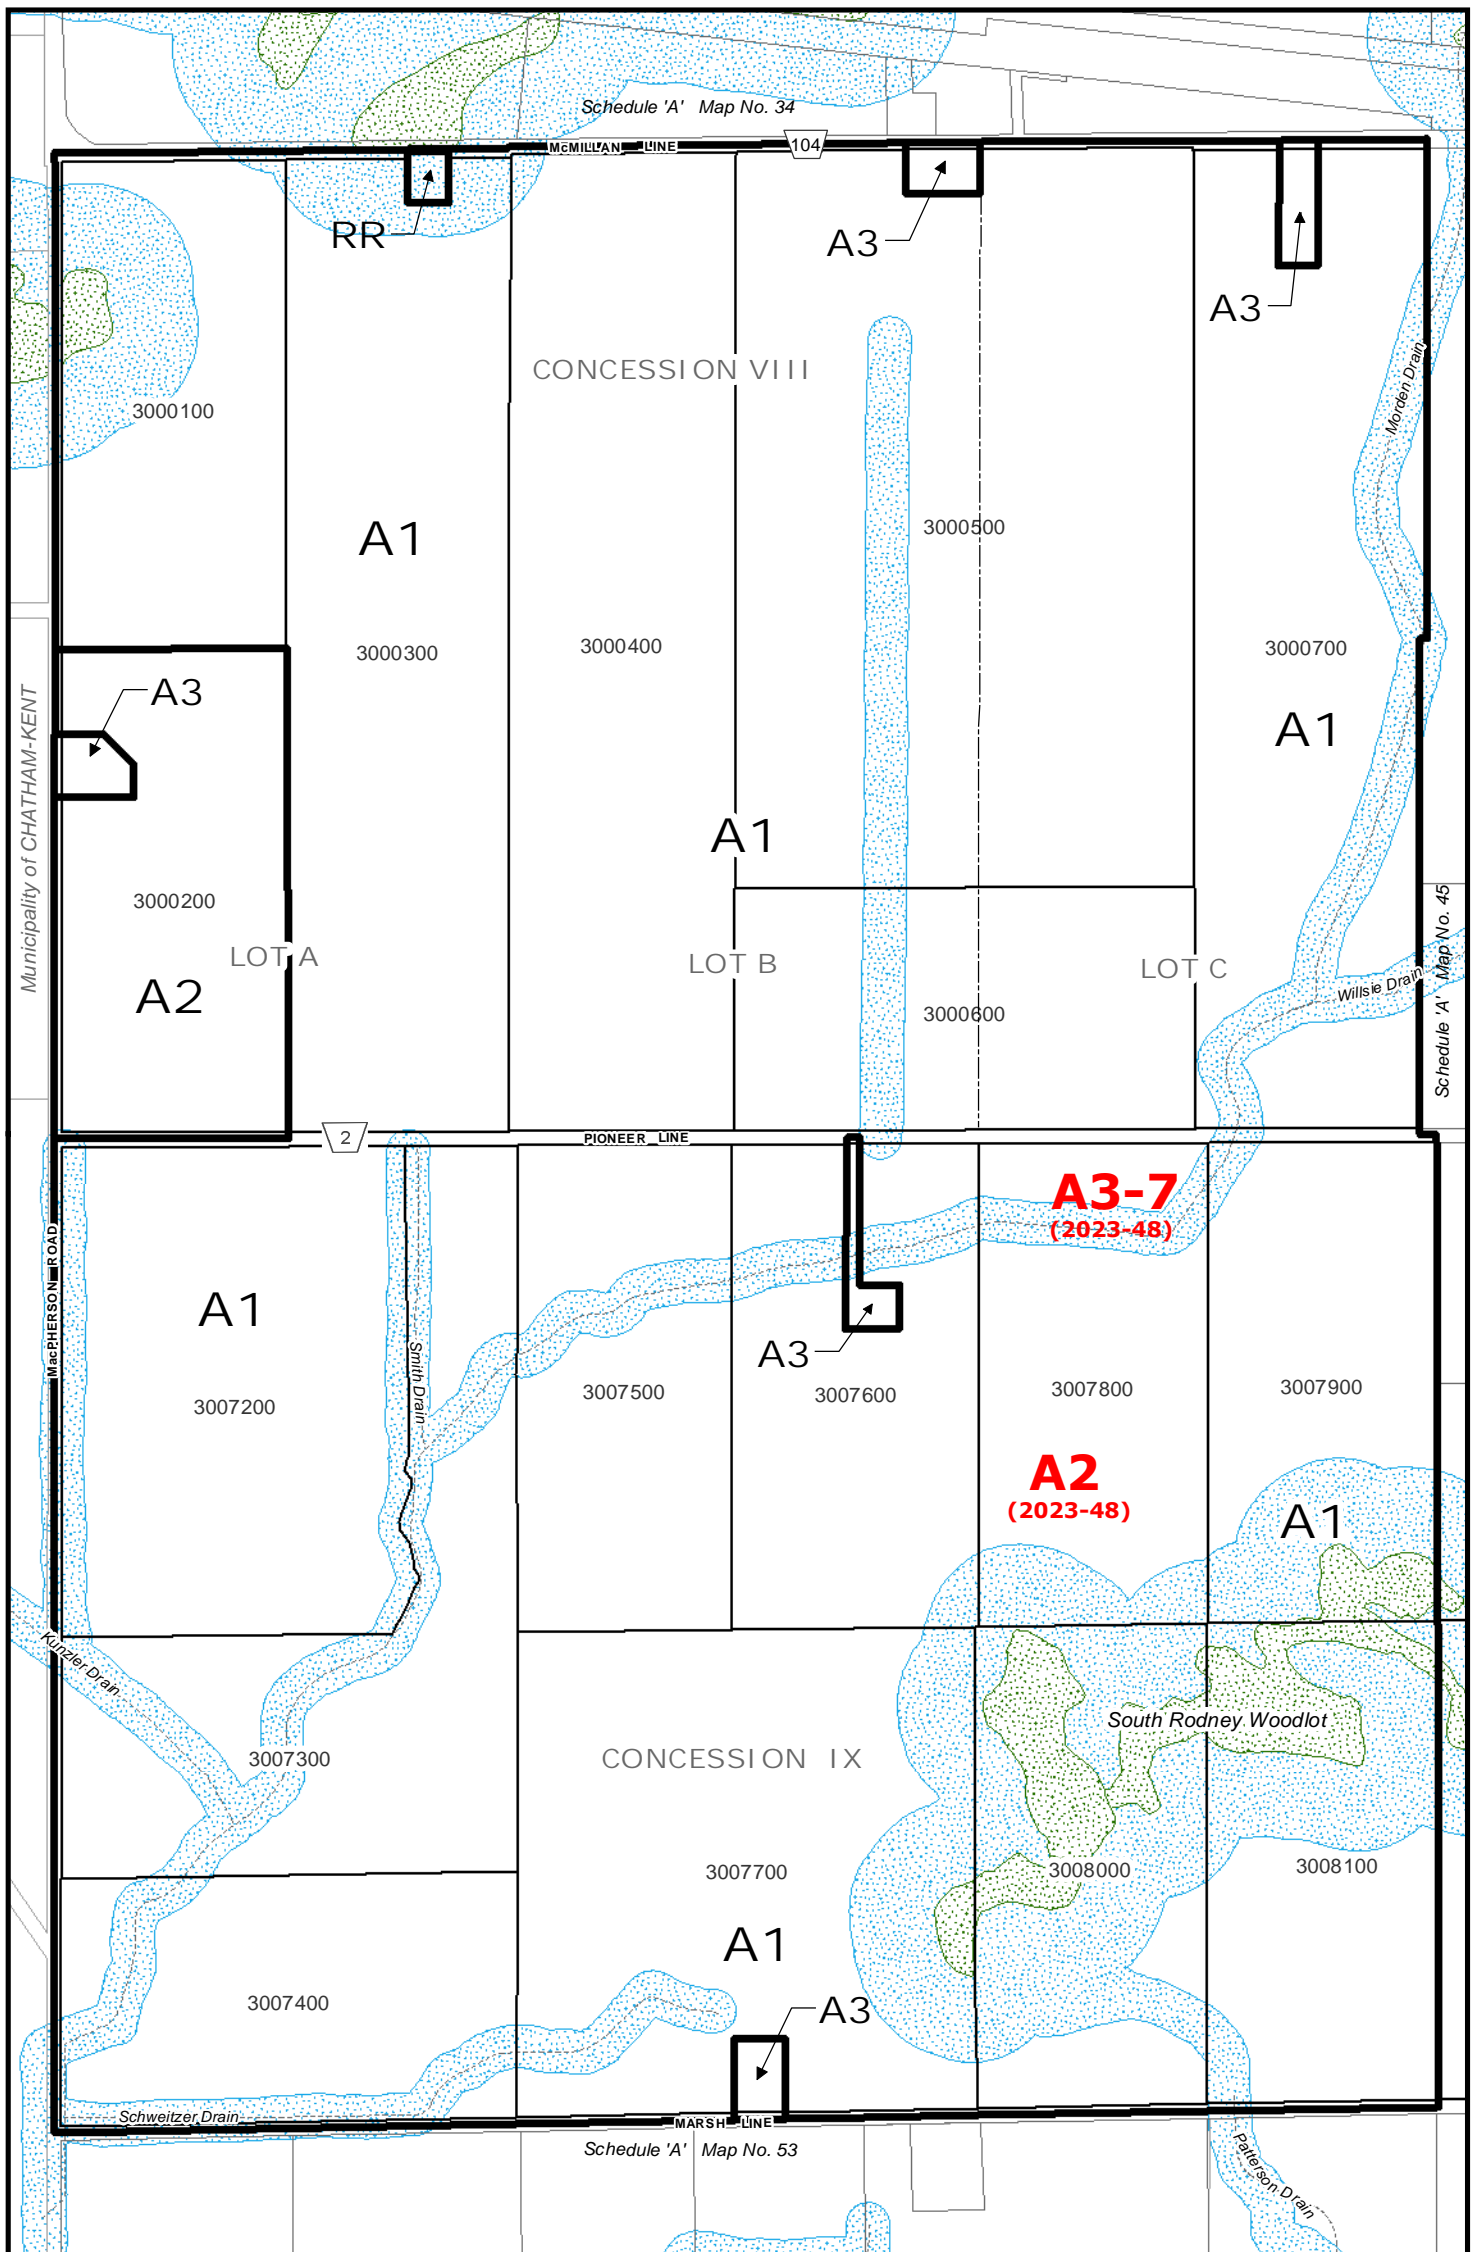

Municipality of WEST ELGIN: RURAL AREA

Schedule "A"

SCALE 1:10,000

Municipality of West Elgin Zoning By-Law

Map No. 41

Municipality of WEST ELGIN: RURAL AREA

Schedule "A"

SCALE 1:10,000

Municipality of West Elgin Zoning By-Law

Map No. 42

Municipality of WEST ELGIN: RURAL AREA

Schedule "A"

SCALE 1:10,000

0 50 100 200 300 400 500 Metres

Municipality of West Elgin Zoning By-Law

Map No. 43

Municipality of WEST ELGIN: RURAL AREA

Schedule "A"

SCALE 1:10,000

Municipality of West Elgin Zoning By-Law

Map No. 44

Municipality of WEST ELGIN: RURAL AREA

Schedule "A"

SCALE 1:10,000