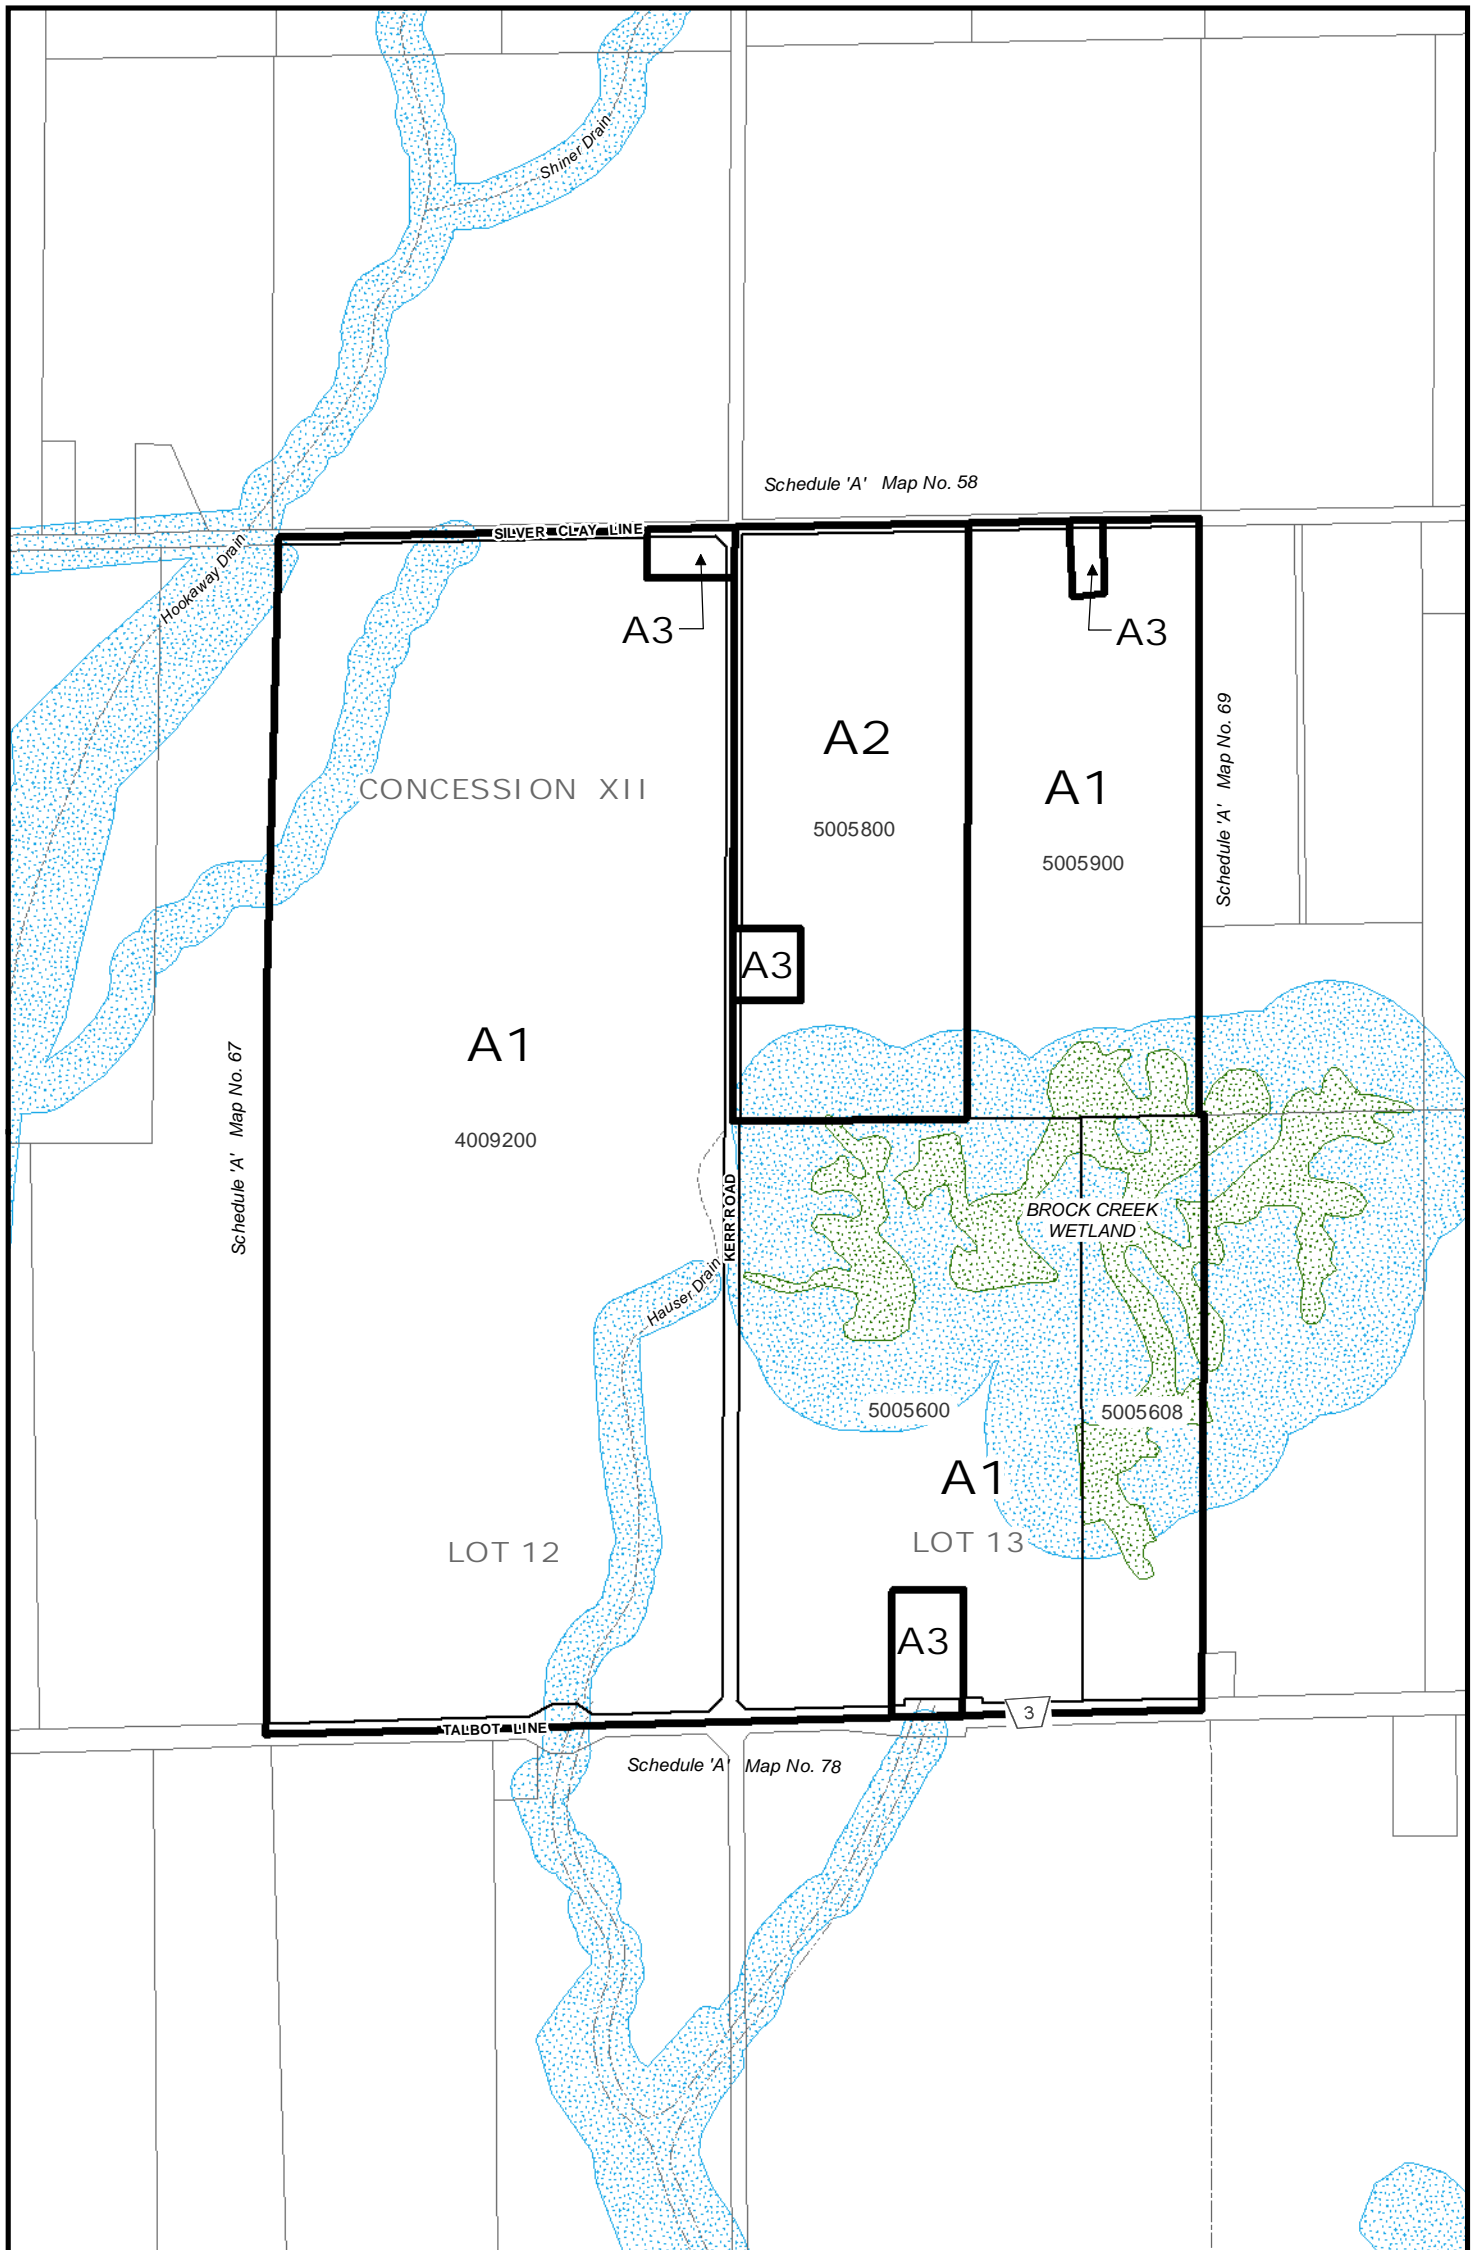

Municipality of WEST ELGIN: RURAL AREA

Schedule "A"

SCALE 1:10,000

Municipality of West Elgin Zoning By-Law

Map No. 65

Municipality of WEST ELGIN: RURAL AREA

Schedule "A"

SCALE 1:10,000

Municipality of West Elgin Zoning By-Law

Map No. 66

Municipality of WEST ELGIN: RURAL AREA

Schedule "A"

SCALE 1:10,000

0 50 100 200 300 400 500 Metres

Municipality of West Elgin Zoning By-Law

Map No. 67

Municipality of WEST ELGIN: RURAL AREA

Schedule "A"

SCALE 1:10,000

Municipality of West Elgin Zoning By-Law

Map No. 68

Municipality of WEST ELGIN: RURAL AREA

Schedule "A"

SCALE 1:10,000