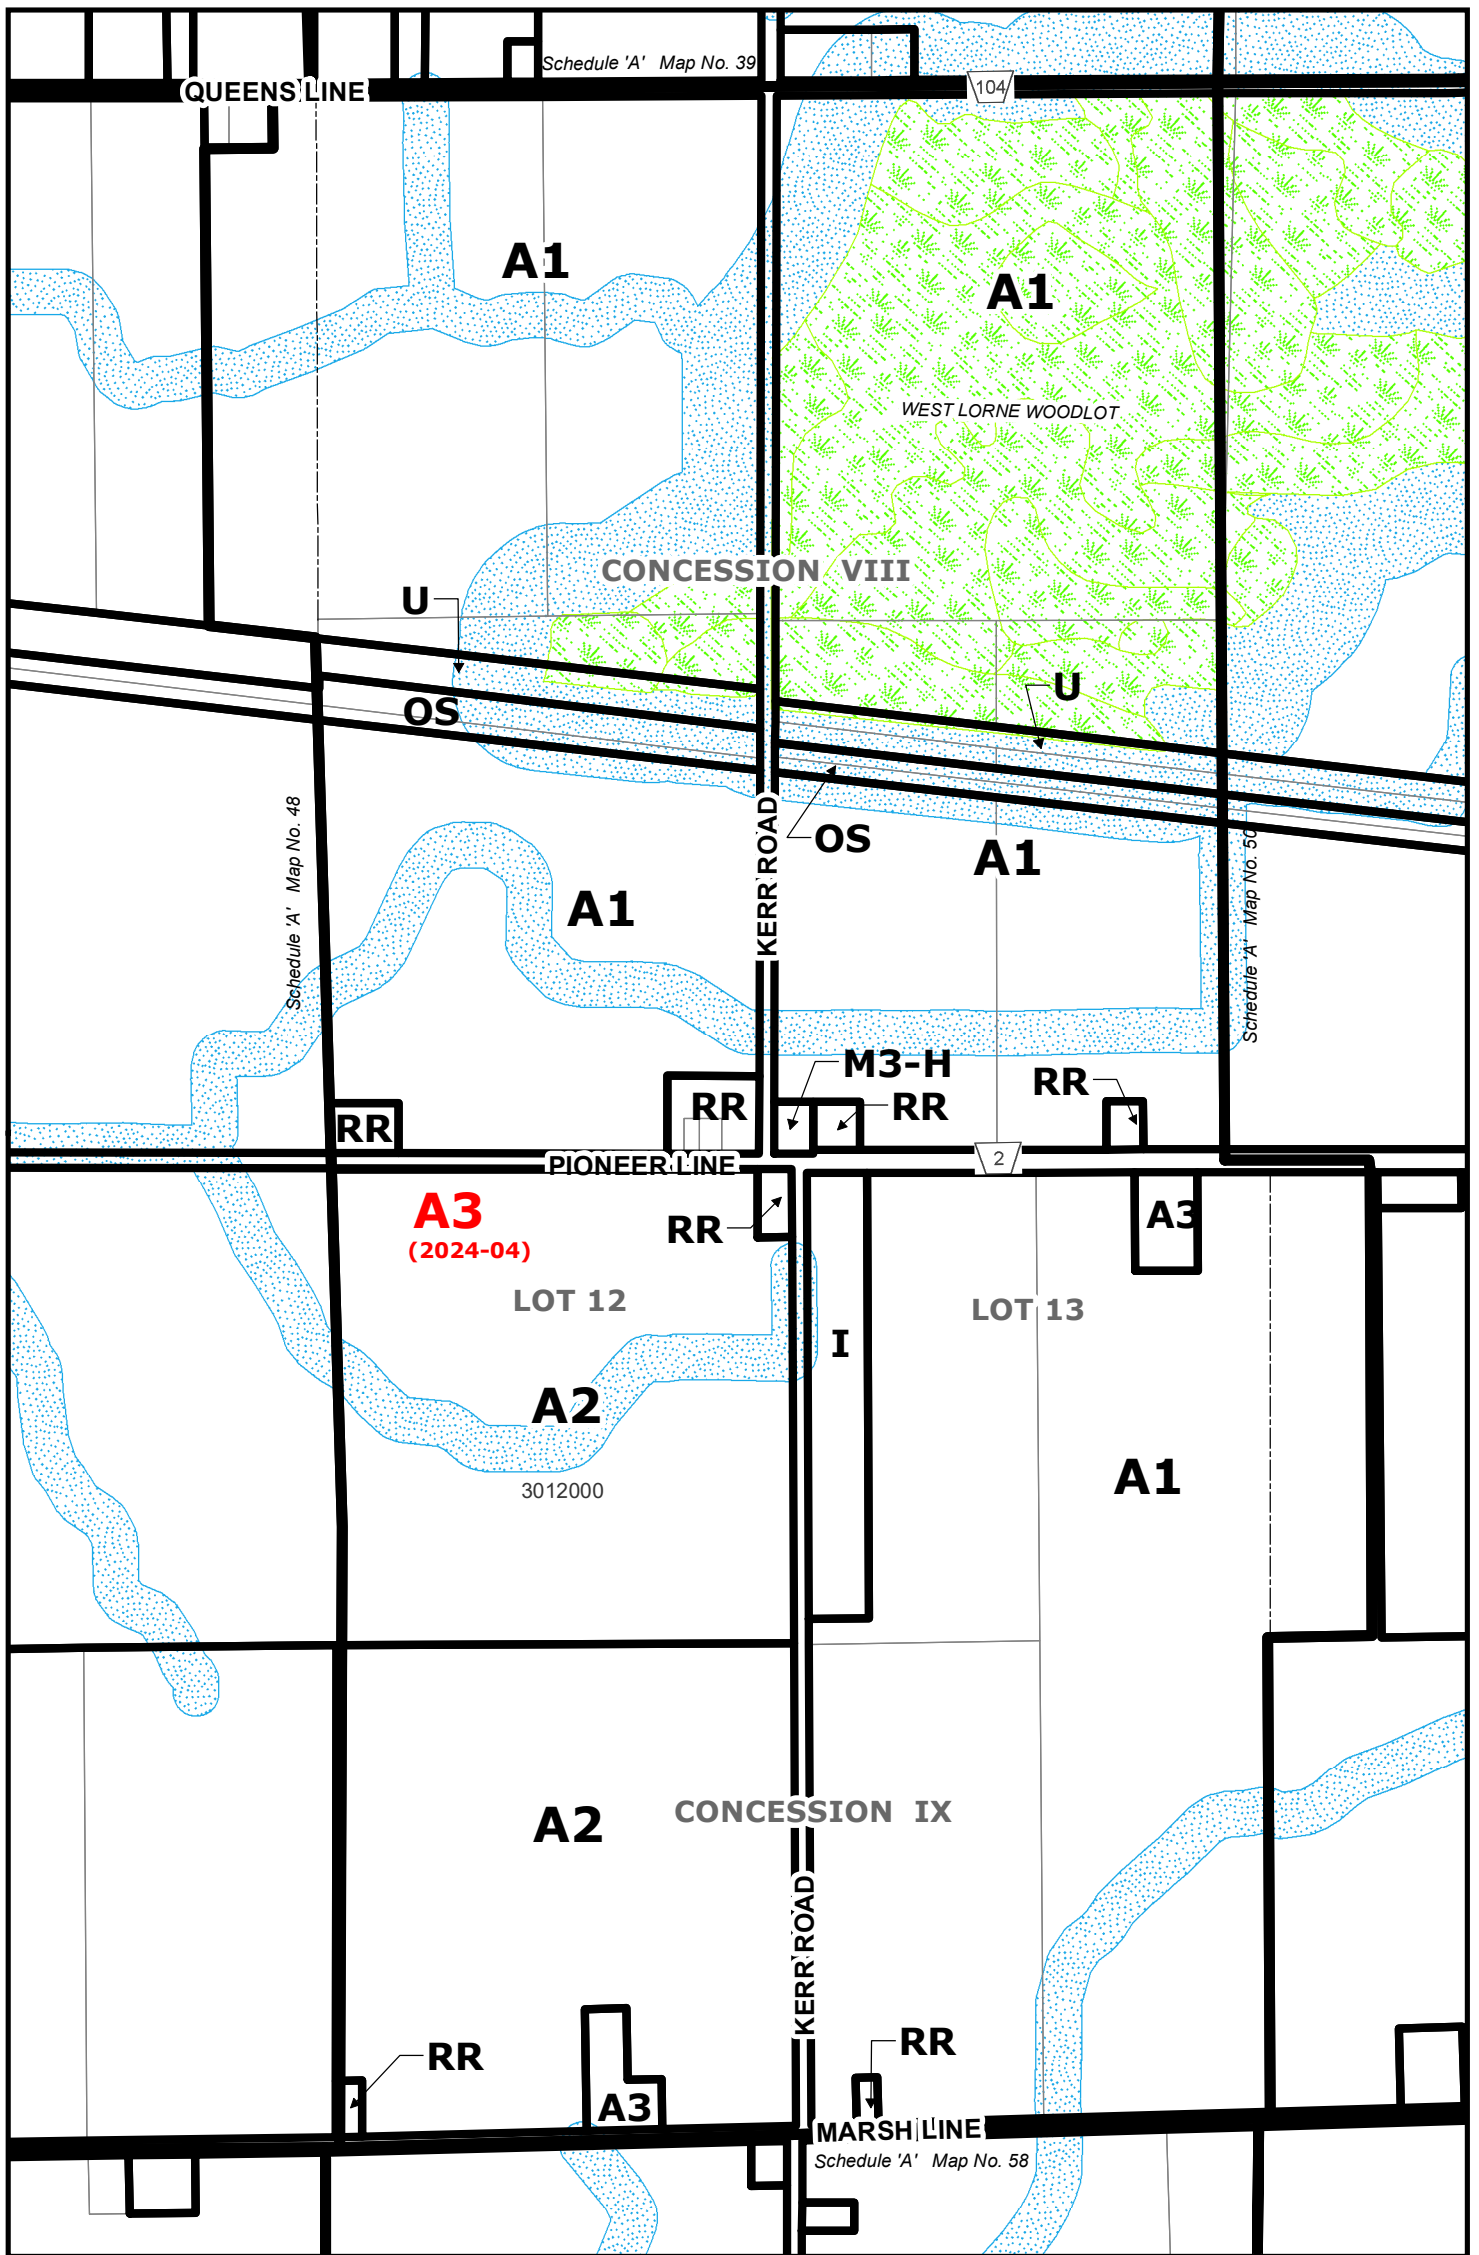

Schedule "A"

SCALE 1:10,000

Municipality of West Elgin Zoning By-Law

Map No. 47

Municipality of WEST ELGIN: RURAL AREA

Schedule "A"

SCALE 1:10,000

Municipality of West Elgin Zoning By-Law

Map No. 48

Municipality of WEST ELGIN: RURAL AREA

Schedule "A"

SCALE 1:10,000

Municipality of West Elgin Zoning By-Law

Map No. 49

Municipality of WEST ELGIN: RURAL AREA

Schedule "A"