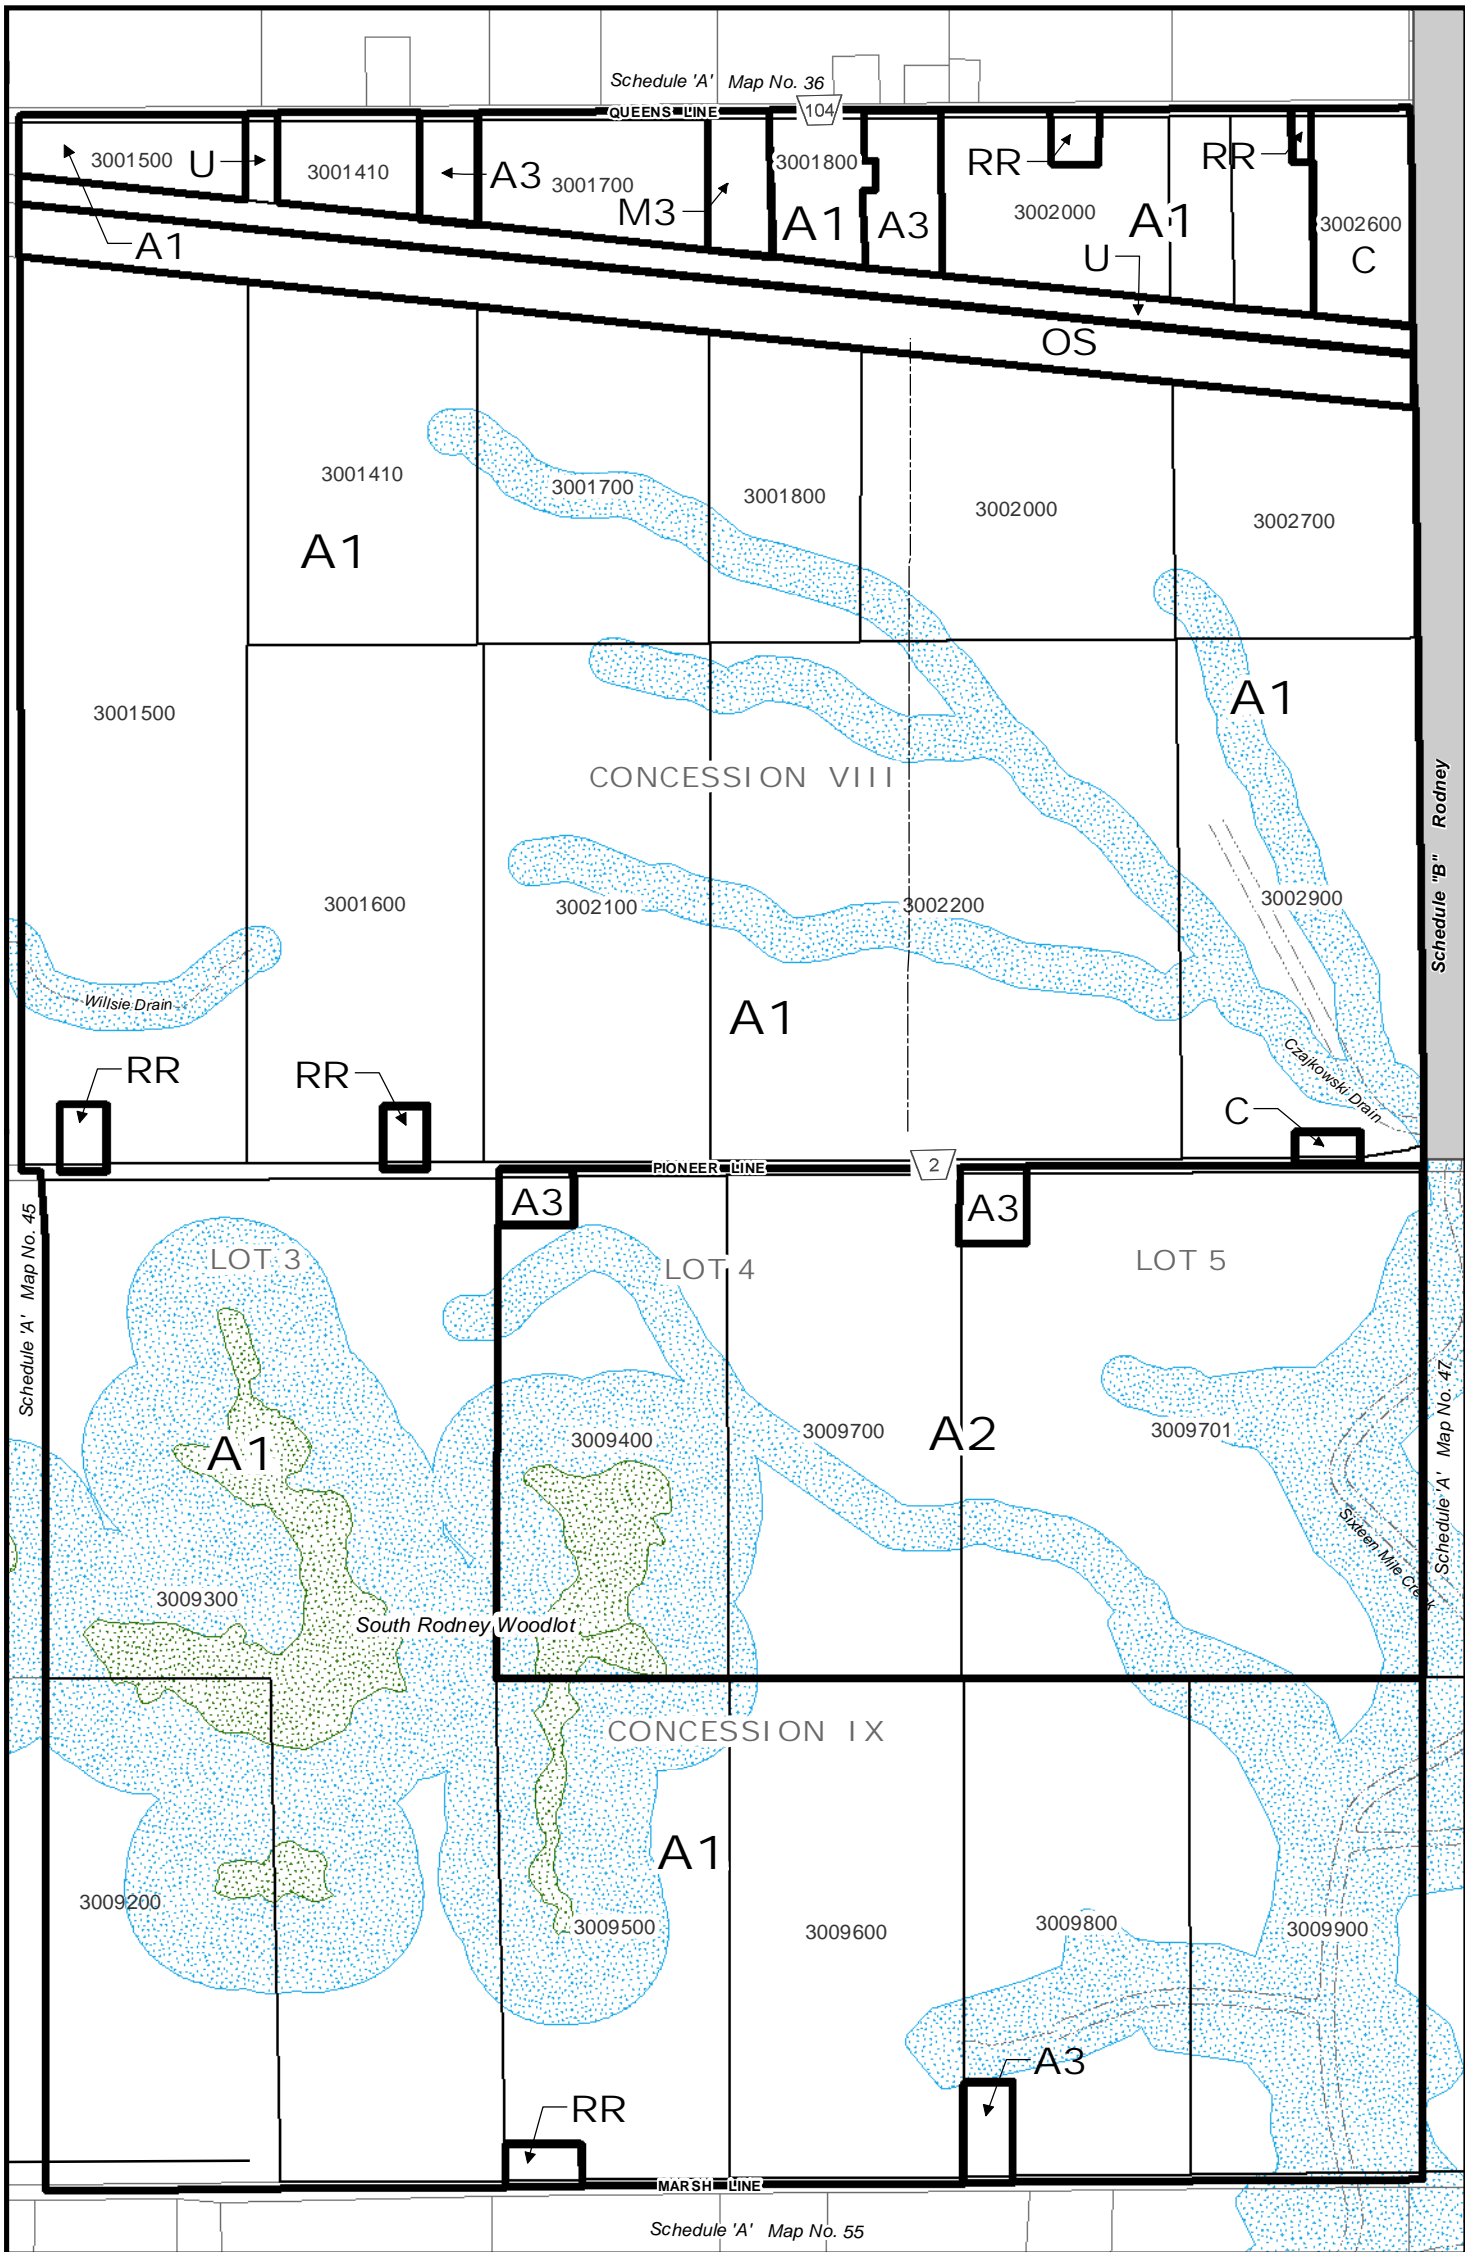

Municipality of West Elgin Zoning By-Law

Map No. 42

Municipality of WEST ELGIN: RURAL AREA

Schedule "A"

SCALE 1:10,000

0 50 100 200 300 400 500 Metres

Municipality of West Elgin Zoning By-Law

Map No. 43

Municipality of WEST ELGIN: RURAL AREA

Schedule "A"

SCALE 1:10,000

Municipality of West Elgin Zoning By-Law

Map No. 44

Municipality of WEST ELGIN: RURAL AREA

Schedule "A"

SCALE 1:10,000

Municipality of West Elgin Zoning By-Law

Map No. 45

Municipality of WEST ELGIN: RURAL AREA

Schedule "A"

SCALE 1:10,000

Municipality of West Elgin Zoning By-Law

Map No. 46

Municipality of WEST ELGIN: RURAL AREA