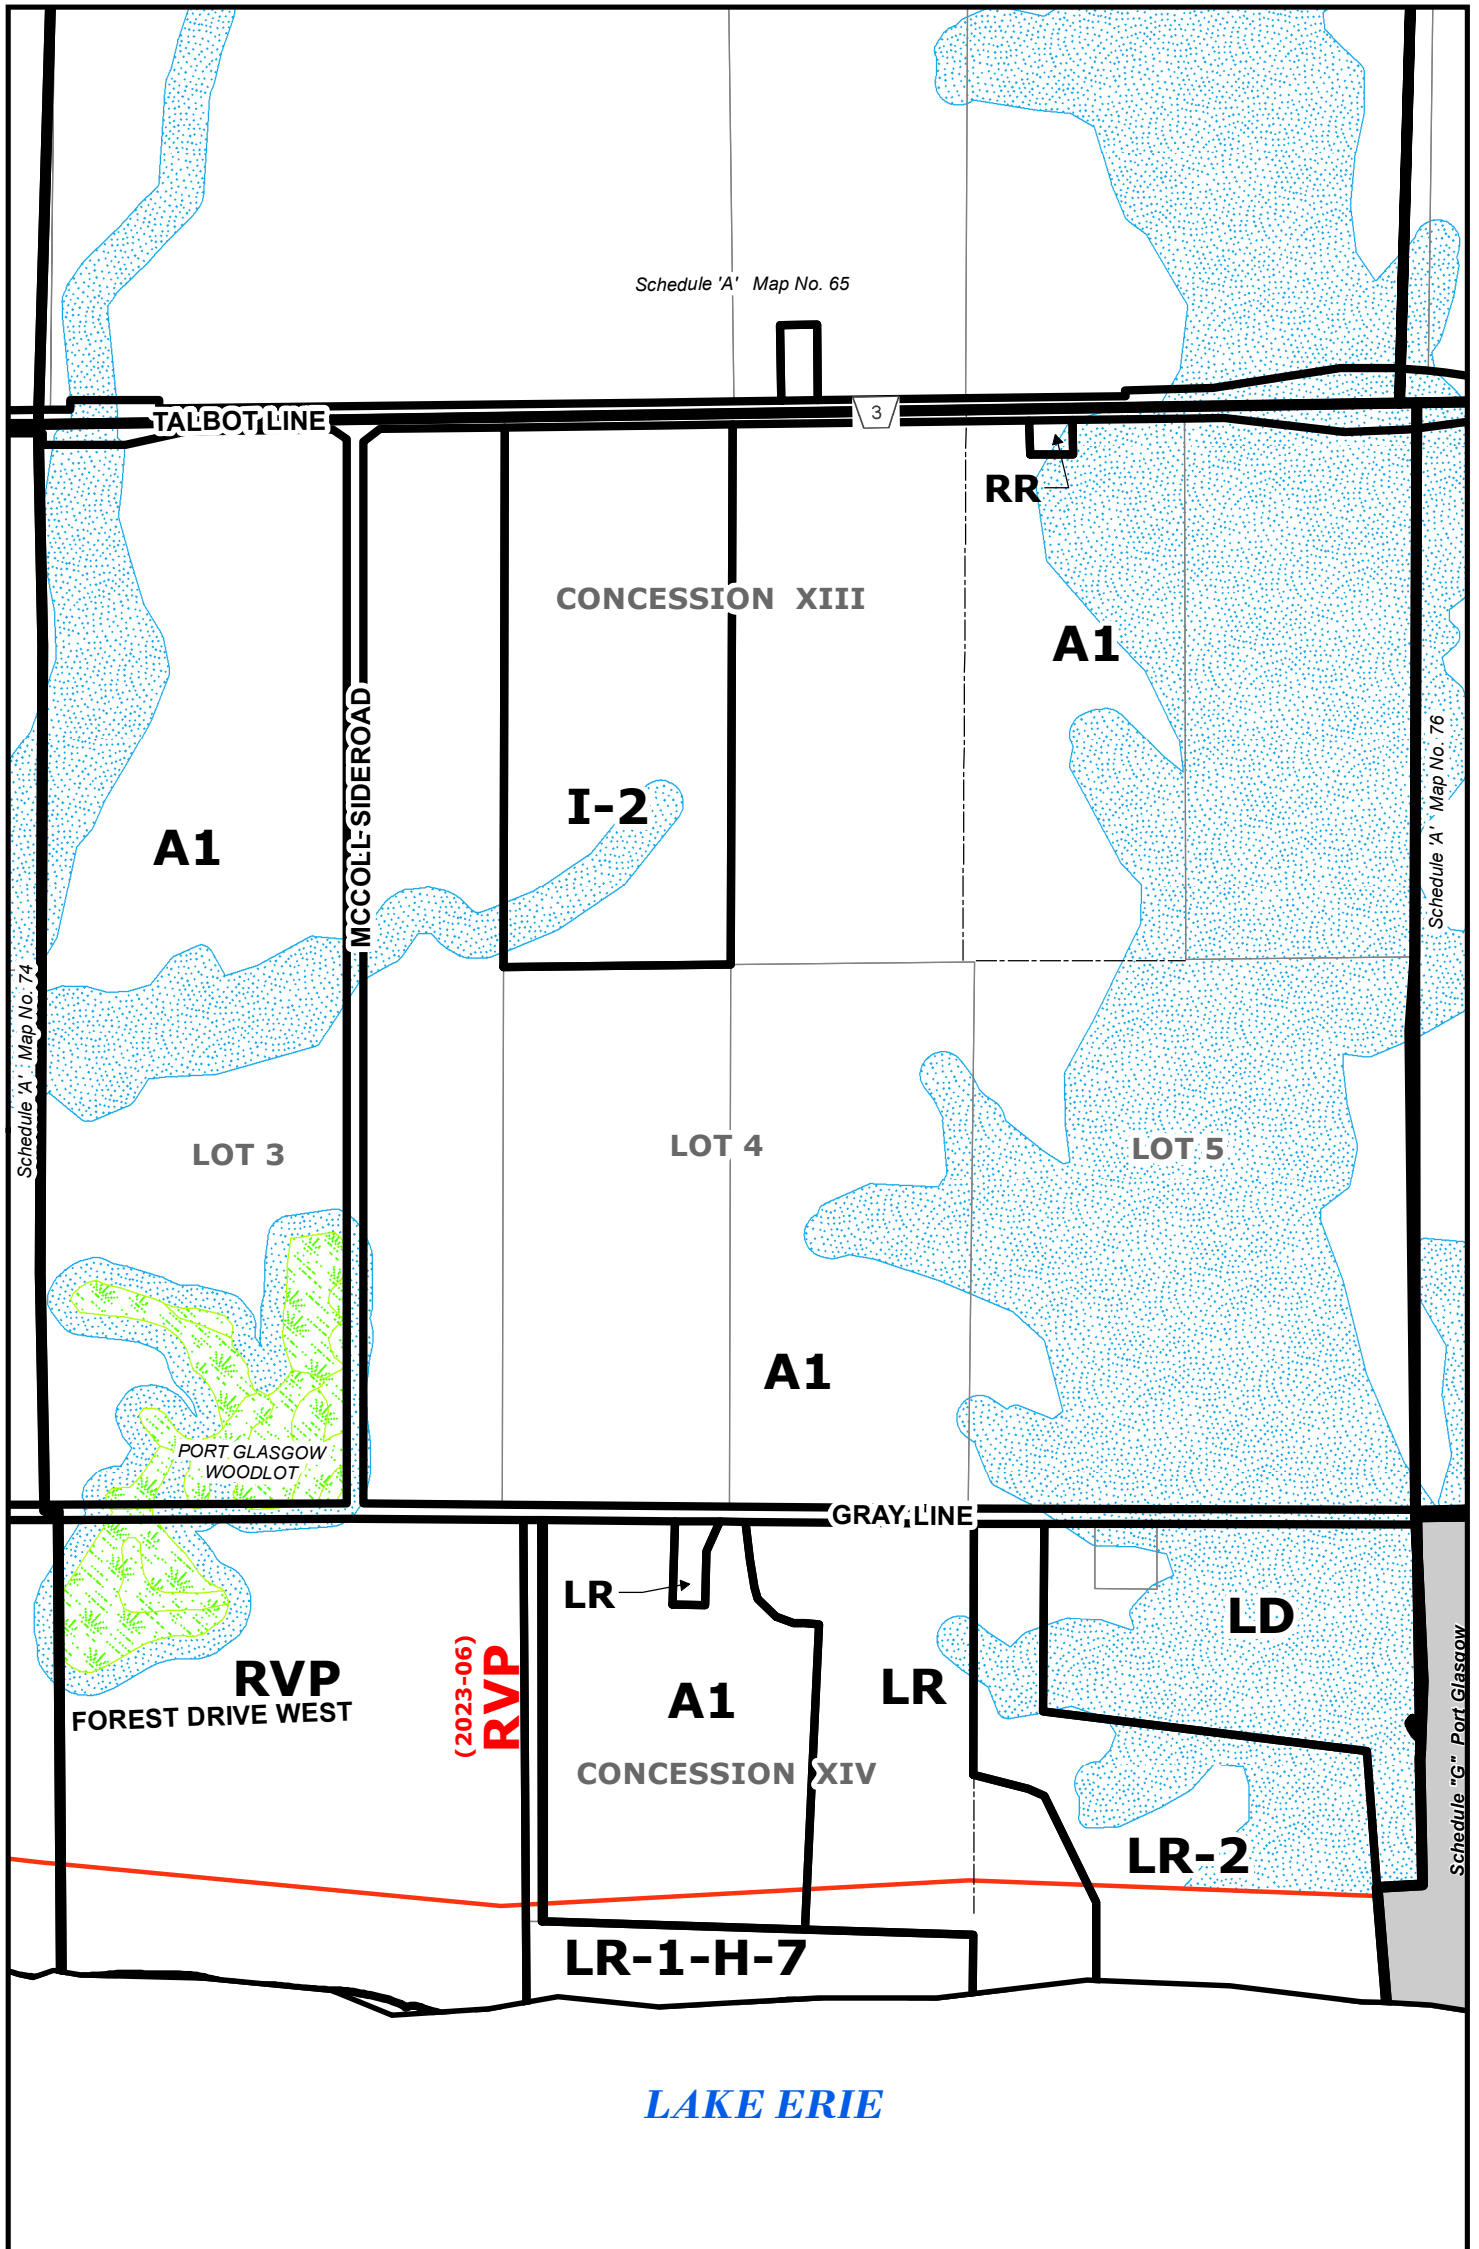

Map No. 72

Municipality of WEST ELGIN: RURAL AREA

Schedule "A"

SCALE 1:10,000

Municipality of West Elgin Zoning By-Law

Map No. 73

Municipality of WEST ELGIN: RURAL AREA

Schedule "A"

SCALE 1:10,000

Municipality of West Elgin Zoning By-Law

Map No. 74

Municipality of WEST ELGIN: RURAL AREA

Schedule "A"

SCALE 1:10,000

Municipality of West Elgin Zoning By-Law

Map No. 75