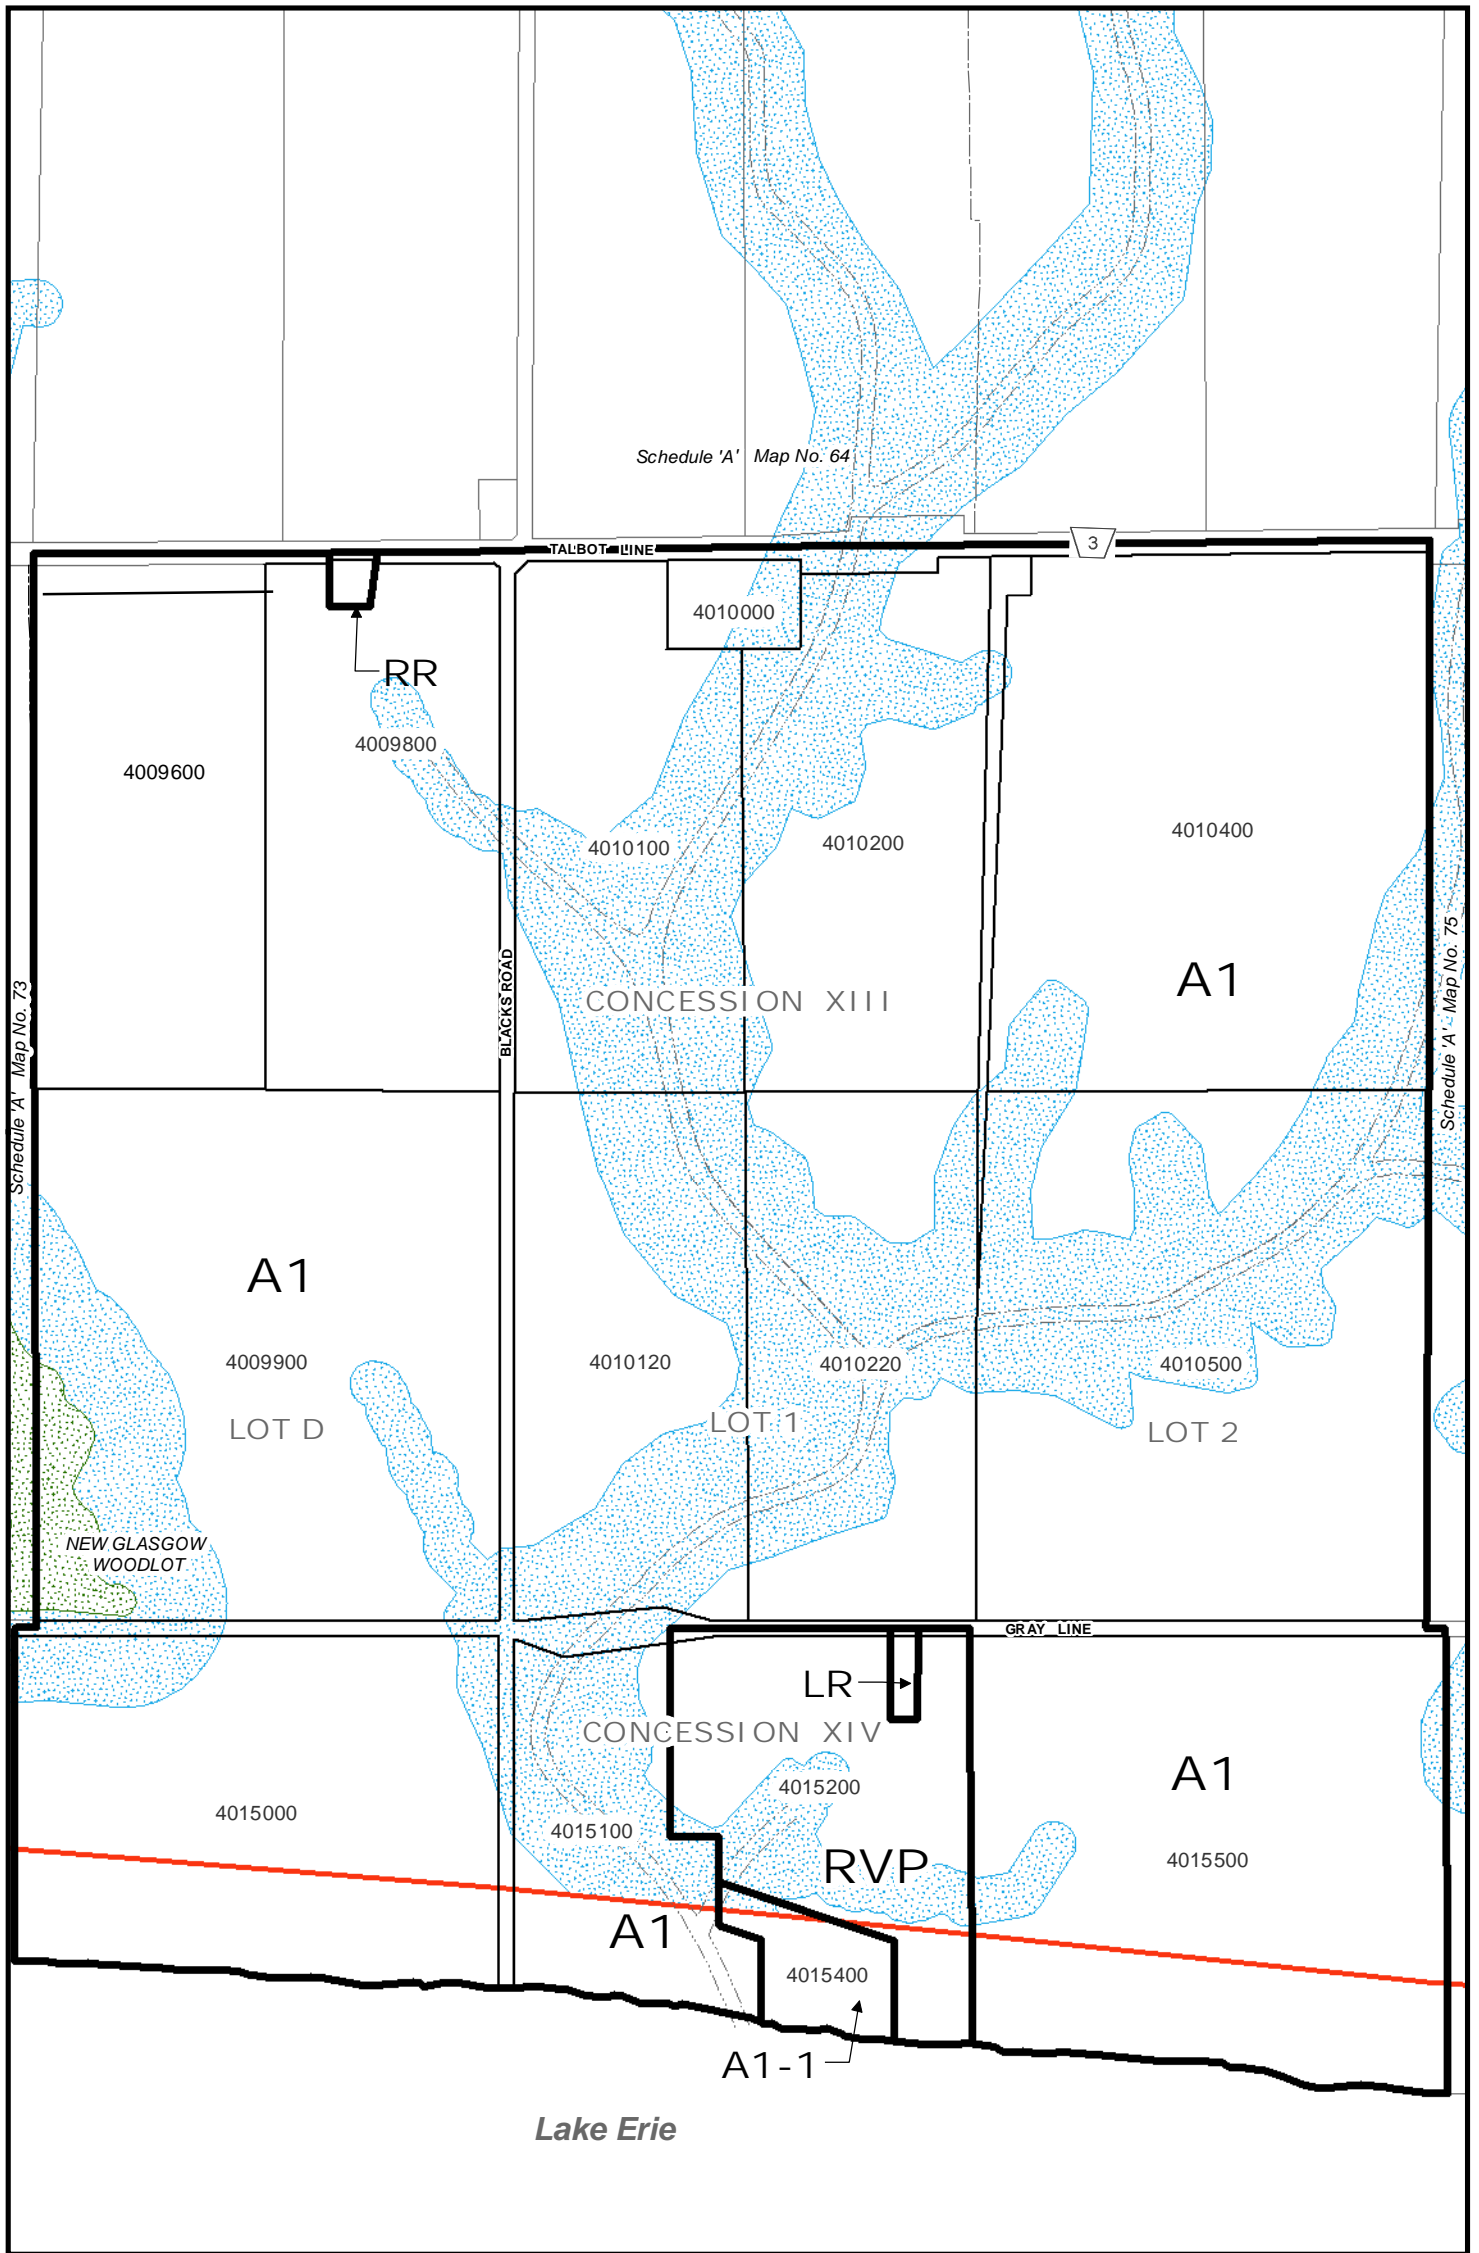

Map No. 72

Municipality of WEST ELGIN: RURAL AREA

Schedule "A"

SCALE 1:10,000

Municipality of West Elgin Zoning By-Law

Map No. 73

Municipality of WEST ELGIN: RURAL AREA

Schedule "A"