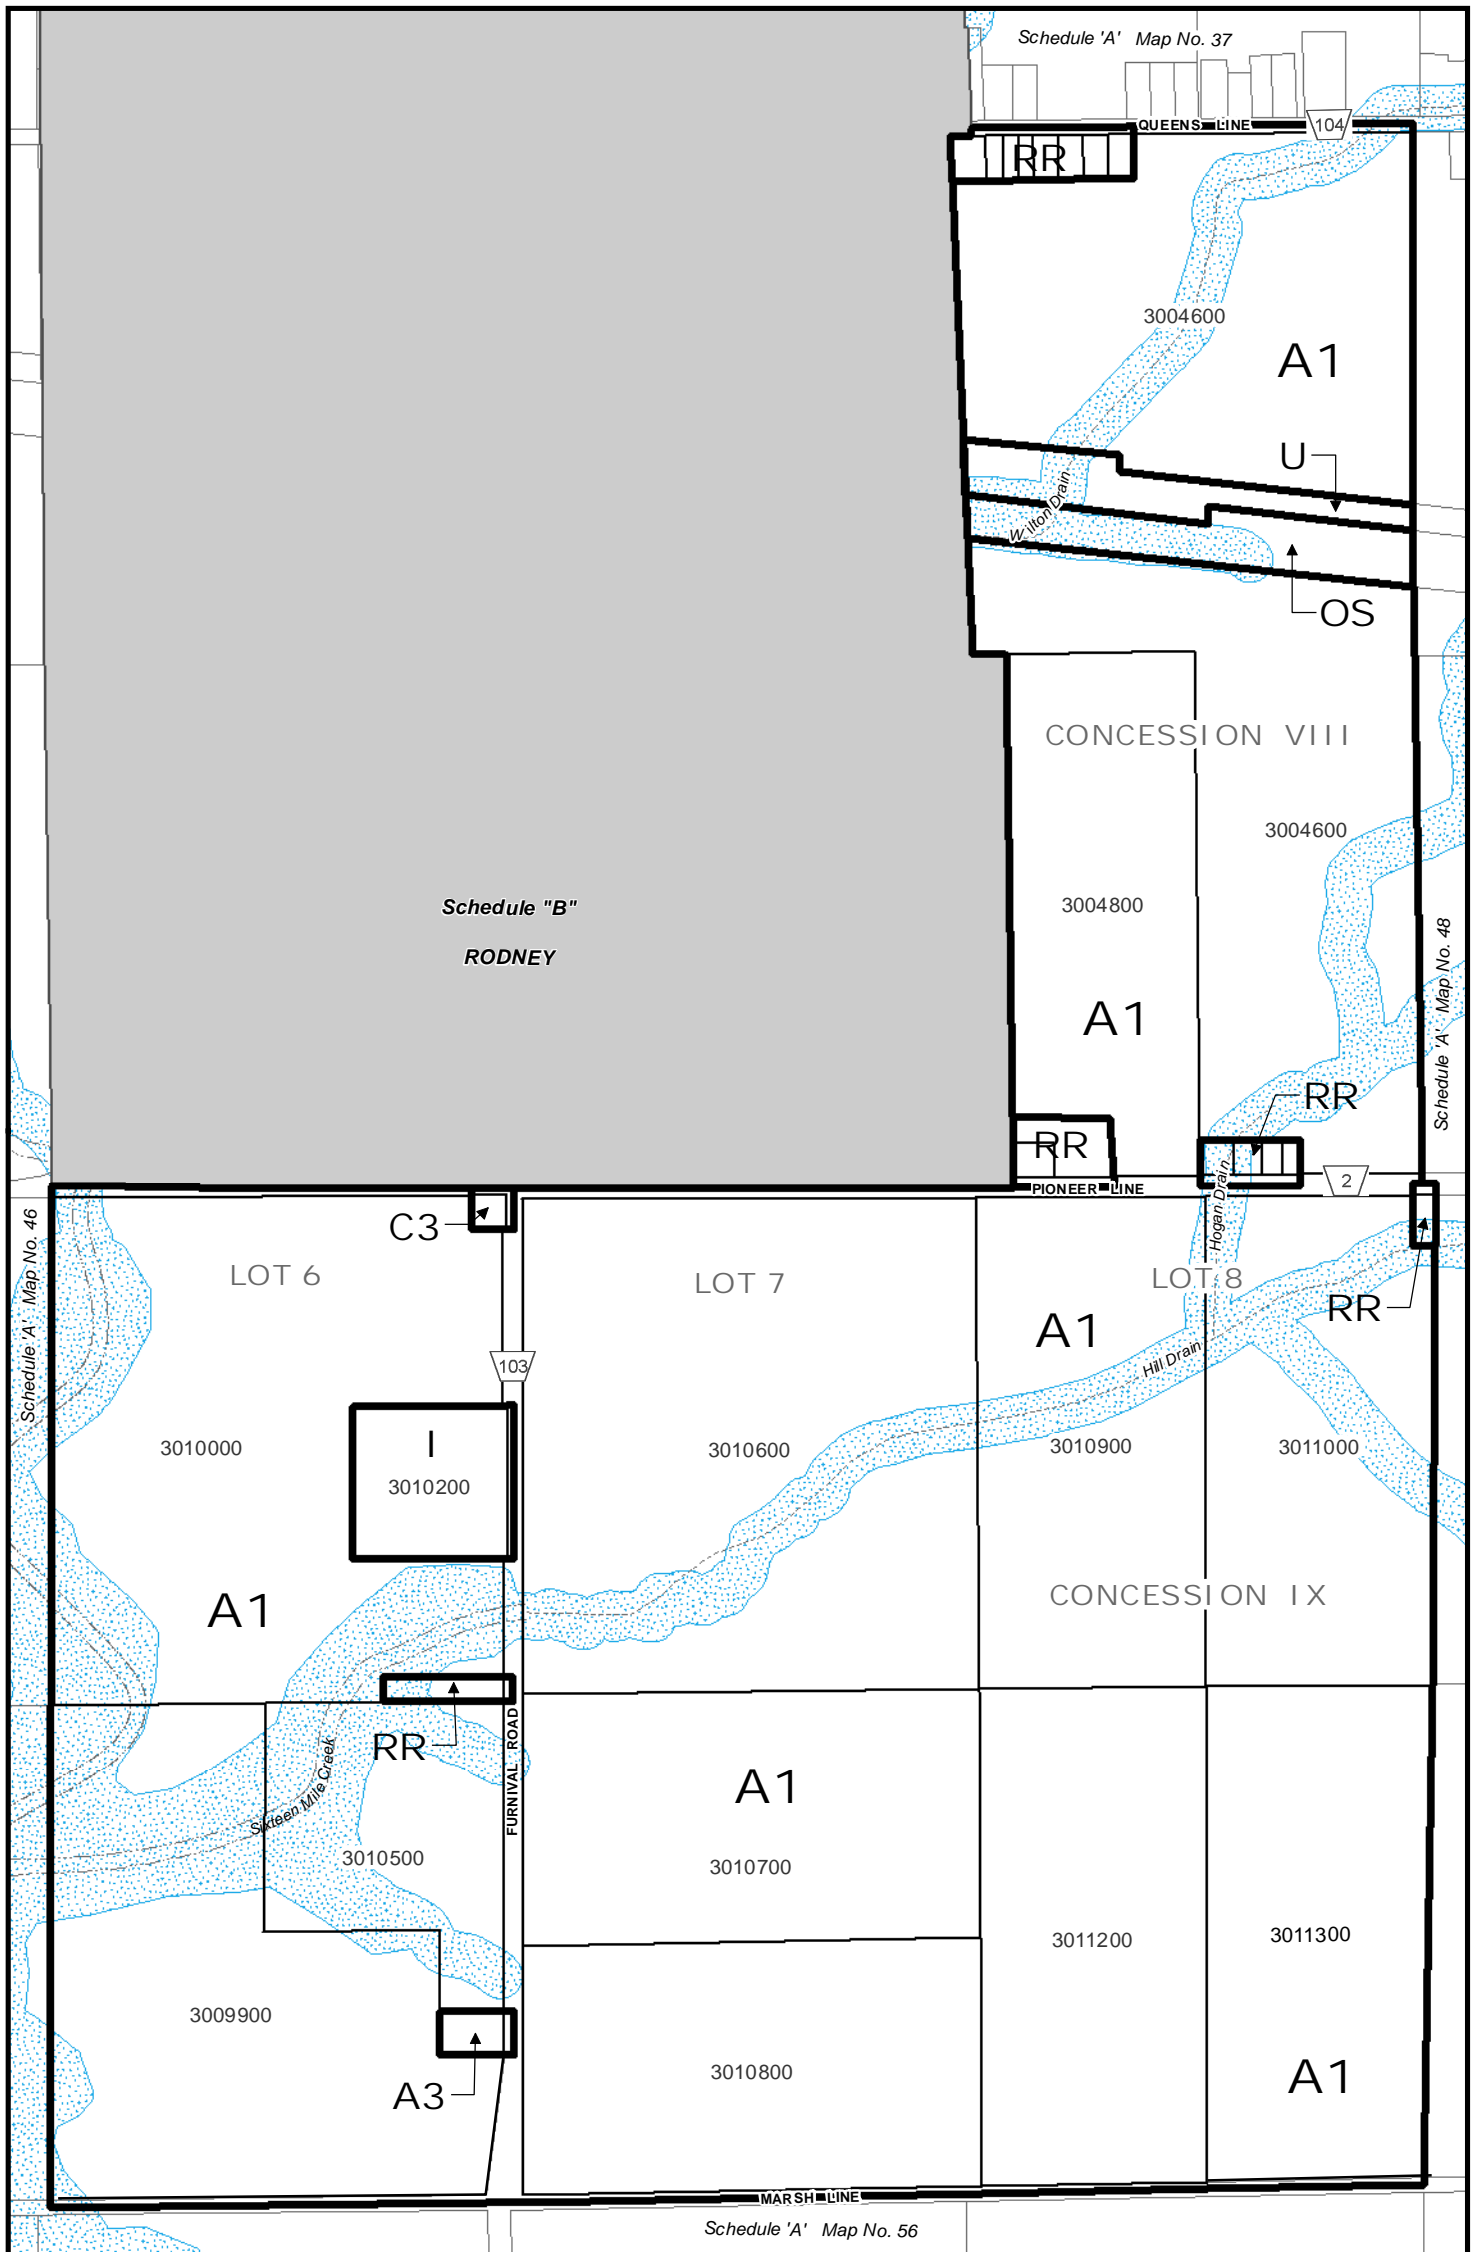

Municipality of West Elgin Zoning By-Law

Map No. 45

Municipality of WEST ELGIN: RURAL AREA

Schedule "A"

SCALE 1:10,000

Municipality of West Elgin Zoning By-Law

Map No. 46

Municipality of WEST ELGIN: RURAL AREA