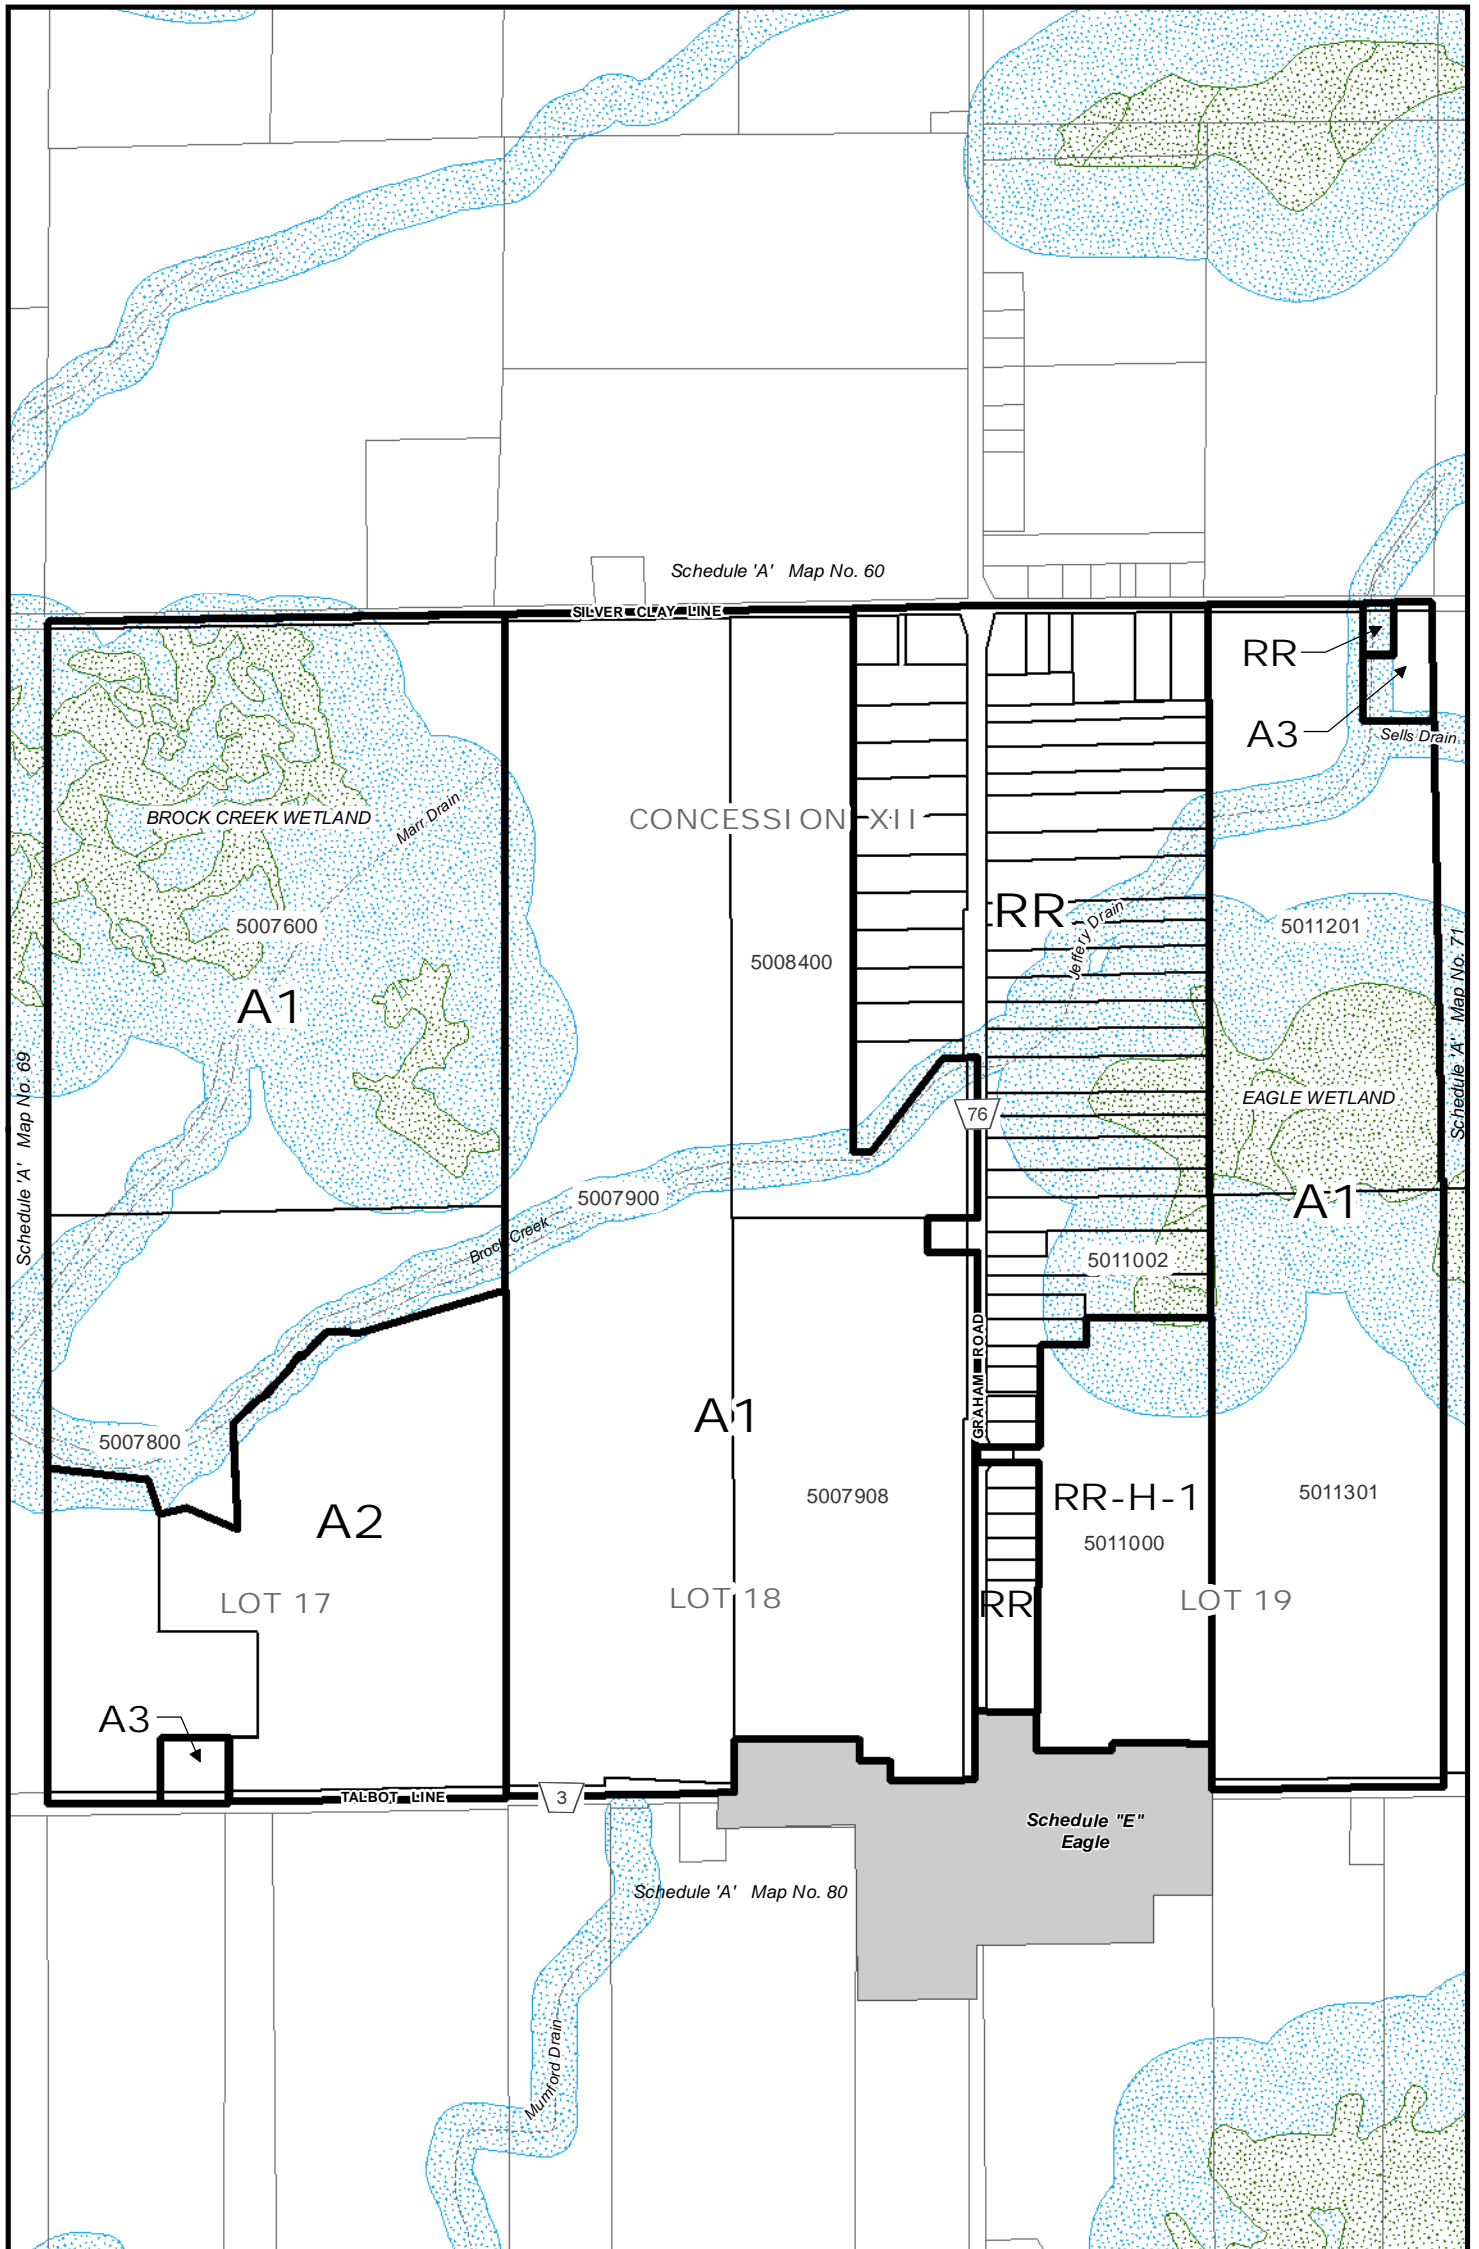

Municipality of WEST ELGIN: RURAL AREA

Schedule "A"

SCALE 1:10,000

Municipality of West Elgin Zoning By-Law

Map No. 70