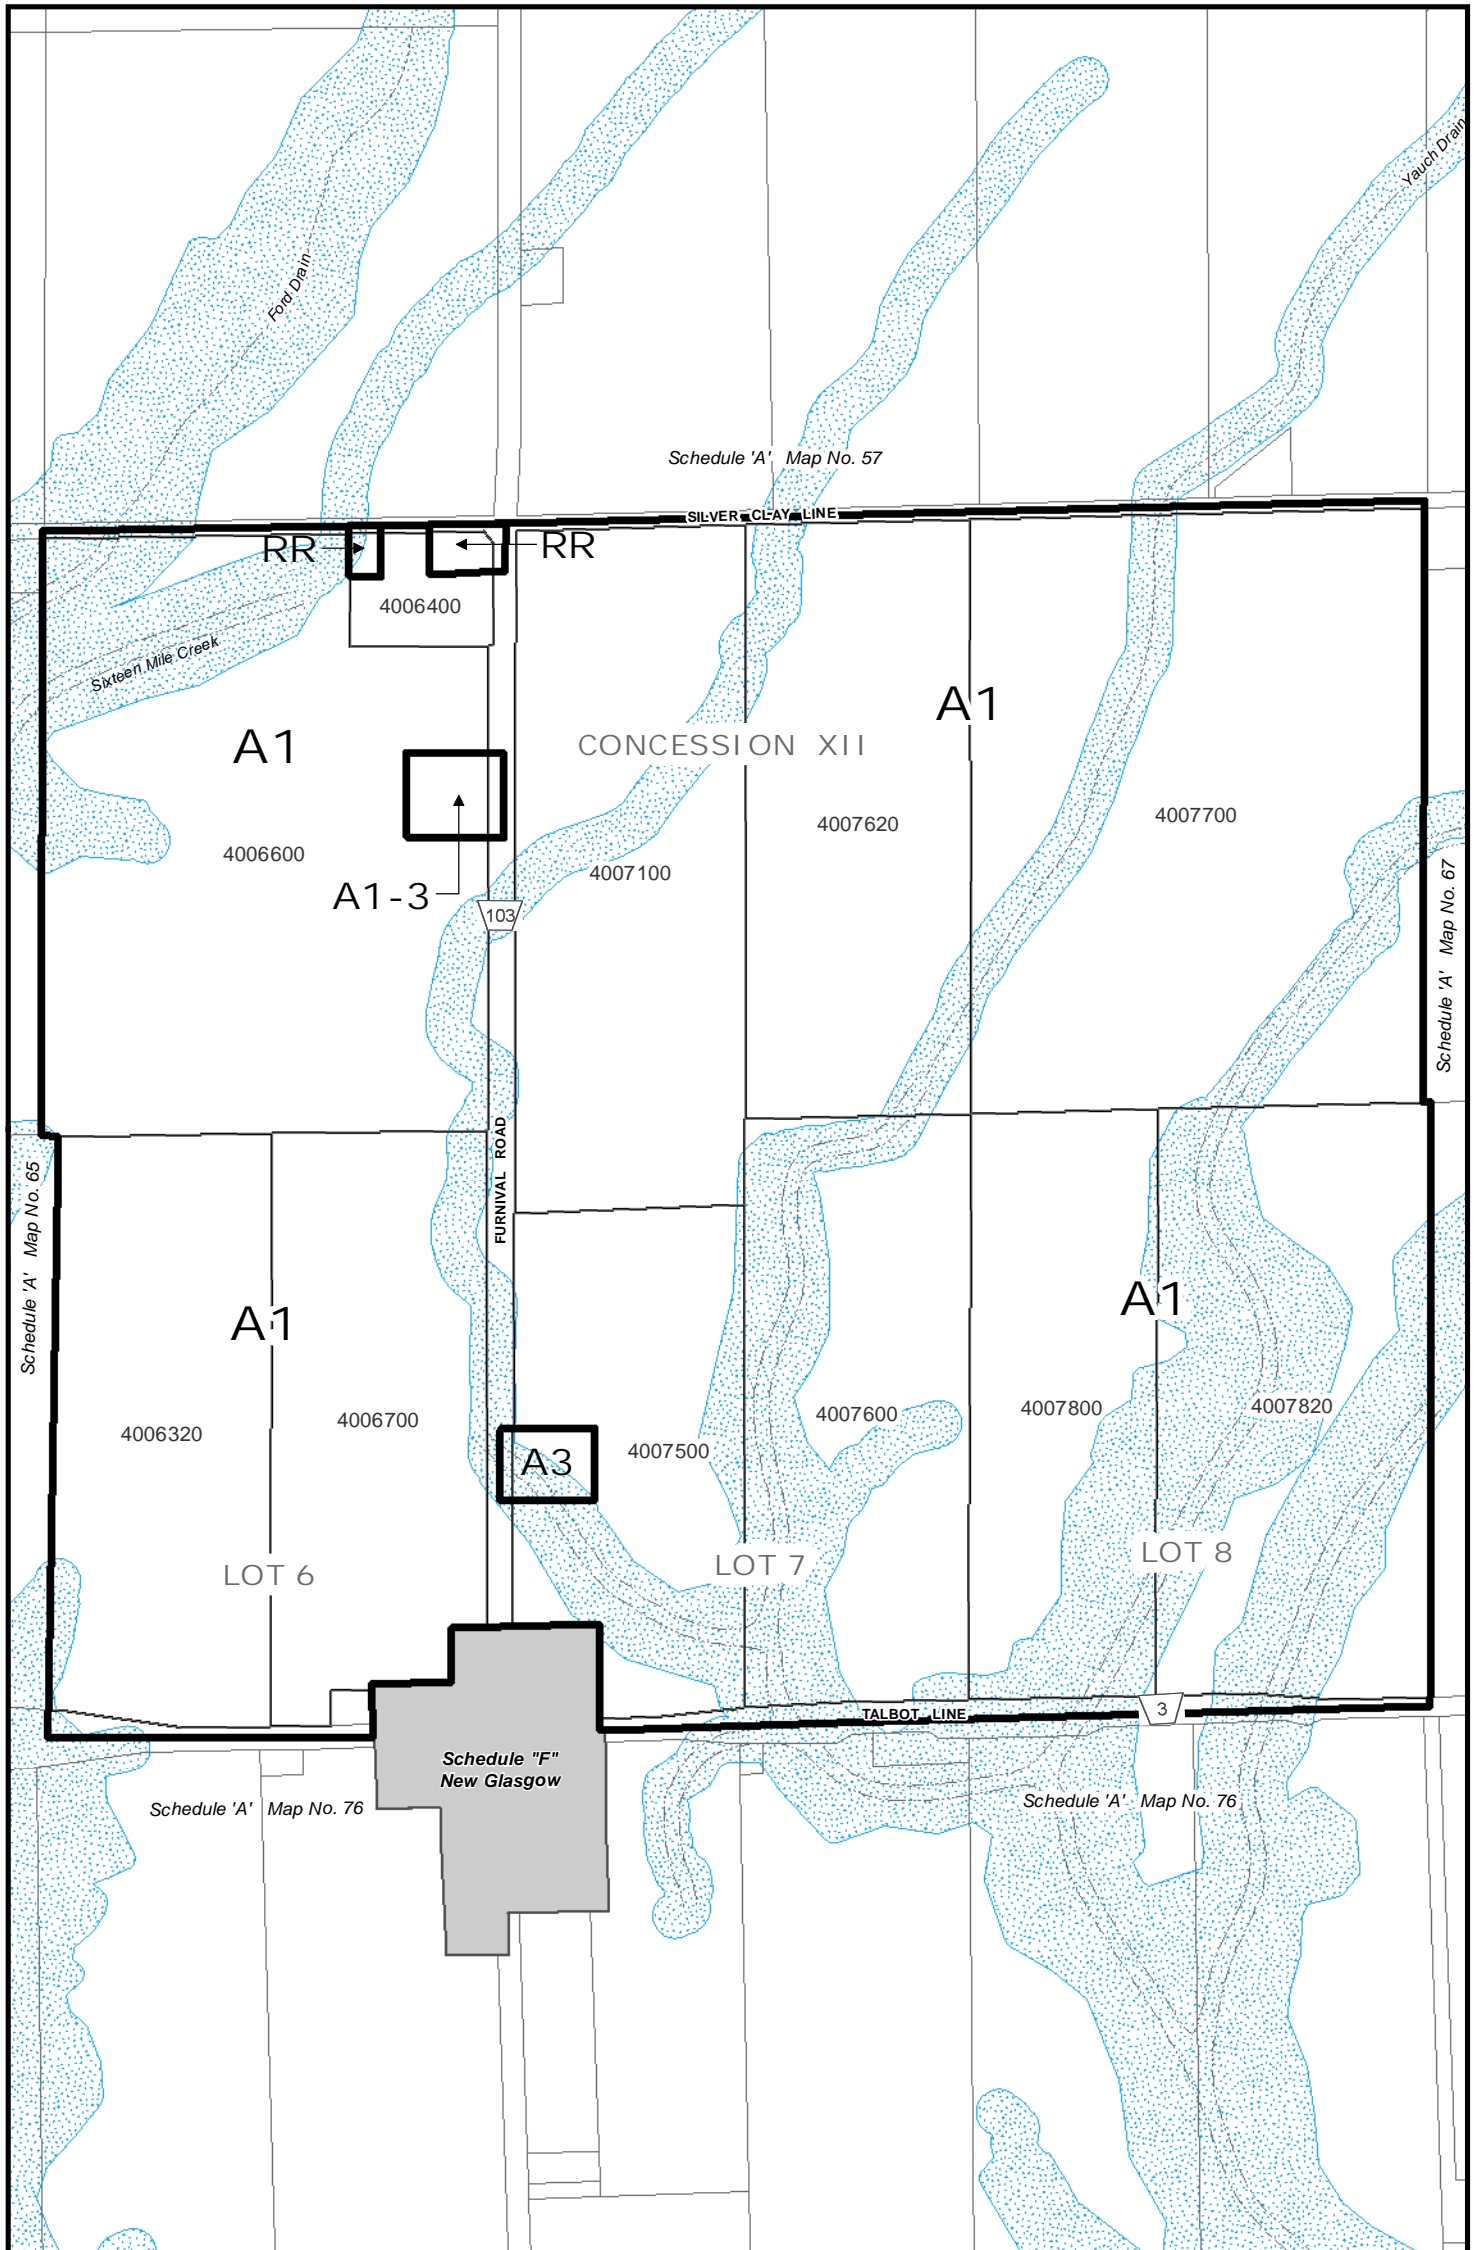

Municipality of WEST ELGIN: RURAL AREA

Schedule "A"

SCALE 1:10,000

Municipality of West Elgin Zoning By-Law

Map No. 65

Municipality of WEST ELGIN: RURAL AREA

Schedule "A"

SCALE 1:10,000