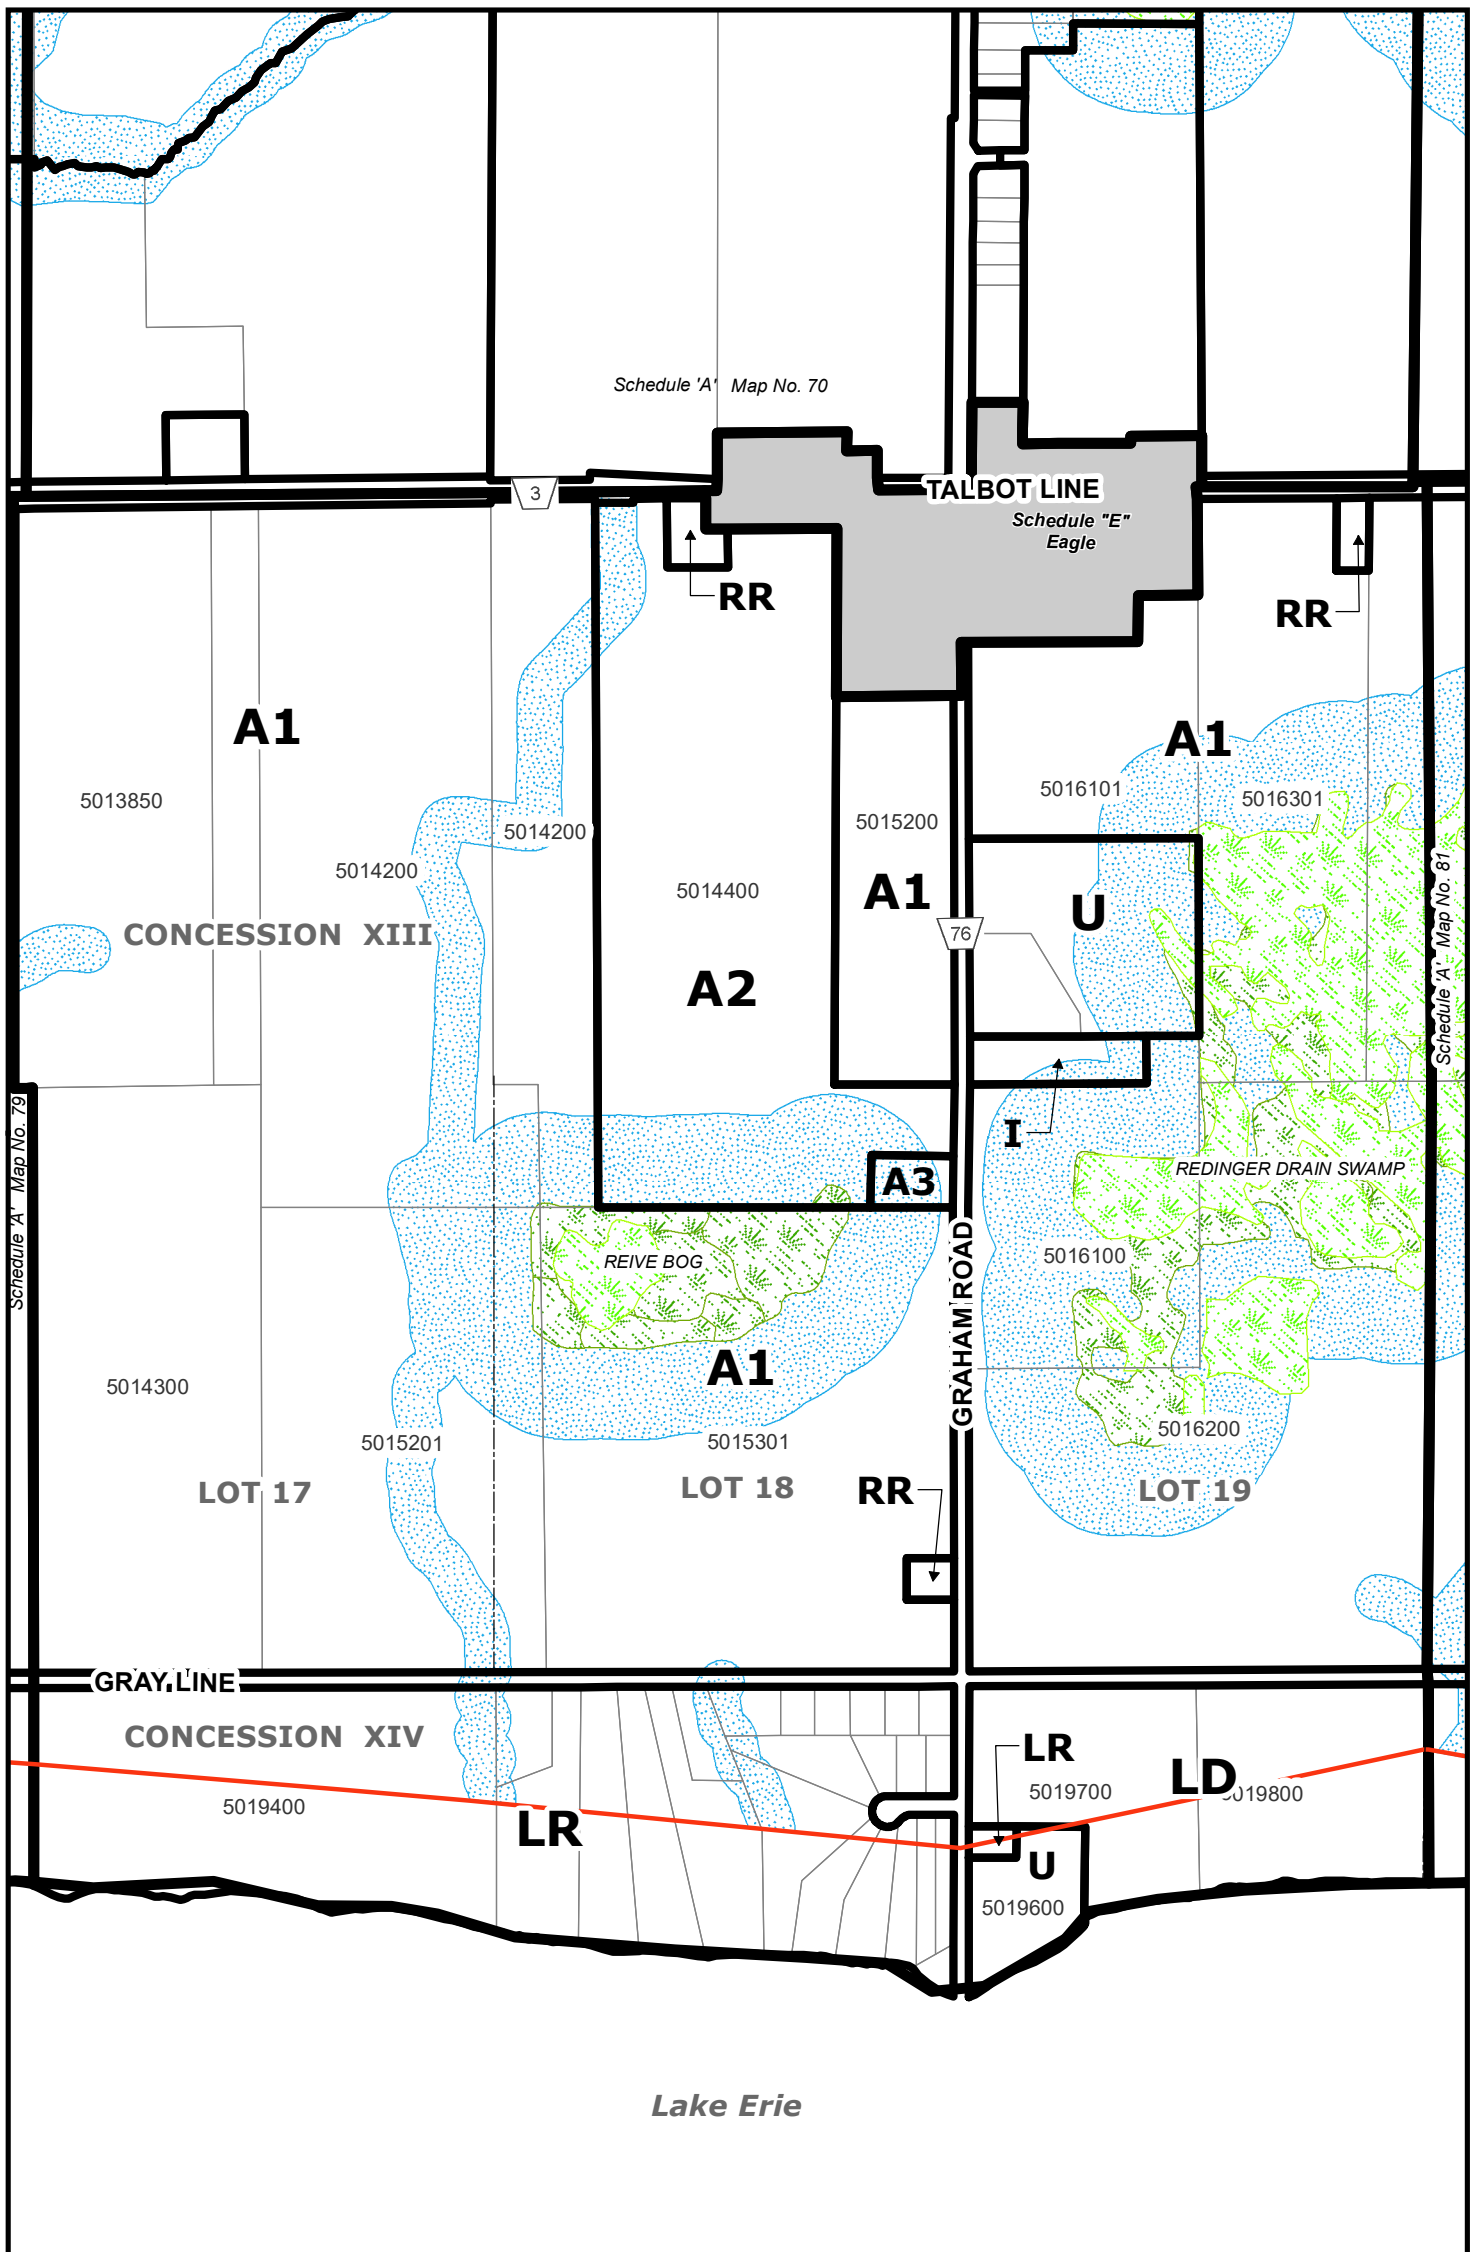

Municipality of WEST ELGIN: RURAL AREA

Schedule "A"

SCALE 1:10,000

Municipality of West Elgin Zoning By-Law

Map No. 76

Municipality of WEST ELGIN: RURAL AREA

Schedule "A"

SCALE 1:10,000

Municipality of West Elgin Zoning By-Law

Map No. 77

Municipality of WEST ELGIN: RURAL AREA

Schedule "A"

SCALE 1:10,000

Municipality of West Elgin Zoning By-Law

Map No. 78

Municipality of WEST ELGIN: RURAL AREA

Schedule "A"

SCALE 1:10,000

Municipality of West Elgin Zoning By-Law

Map No. 79

Municipality of WEST ELGIN: RURAL AREA

Schedule "A"

SCALE 1:10,000

Municipality of West Elgin Zoning By-Law