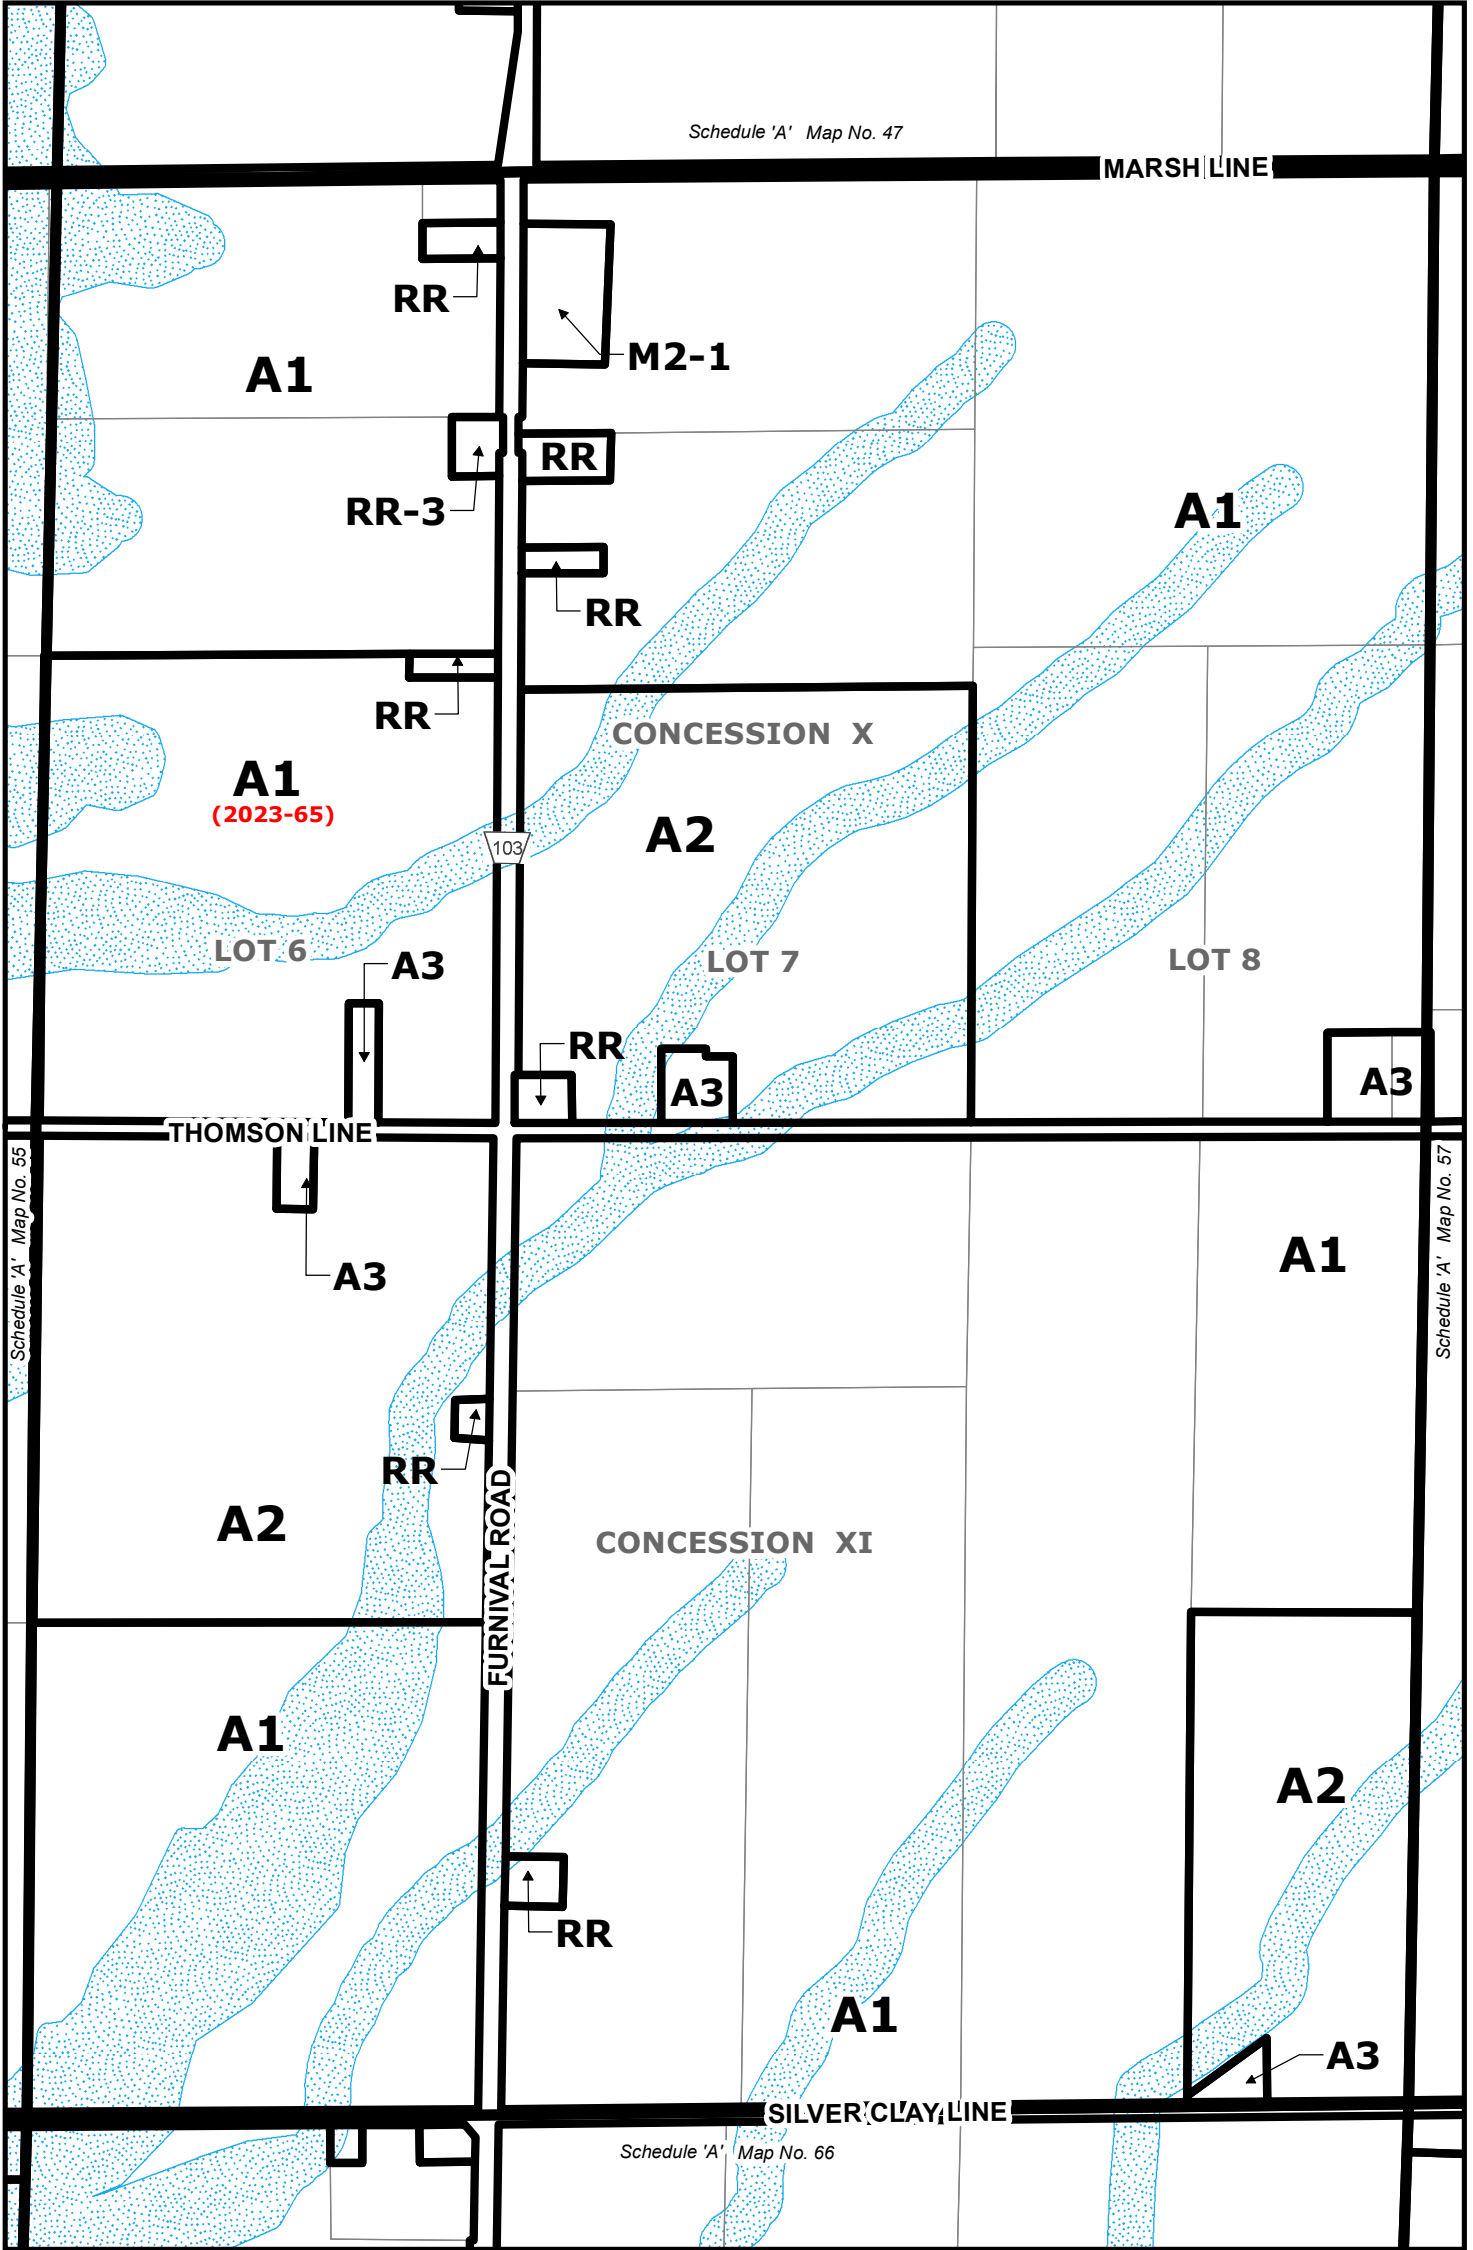

Municipality of WEST ELGIN: RURAL AREA

Schedule "A"

SCALE 1:10,000

Municipality of West Elgin Zoning By-Law

Map No. 55

Municipality of WEST ELGIN: RURAL AREA

Schedule "A"

SCALE 1:10,000

Municipality of West Elgin Zoning By-Law

Map No. 56

Municipality of WEST ELGIN: RURAL AREA

Schedule "A"

SCALE 1:10,000

Municipality of West Elgin Zoning By-Law

Map No. 57

Municipality of WEST ELGIN: RURAL AREA