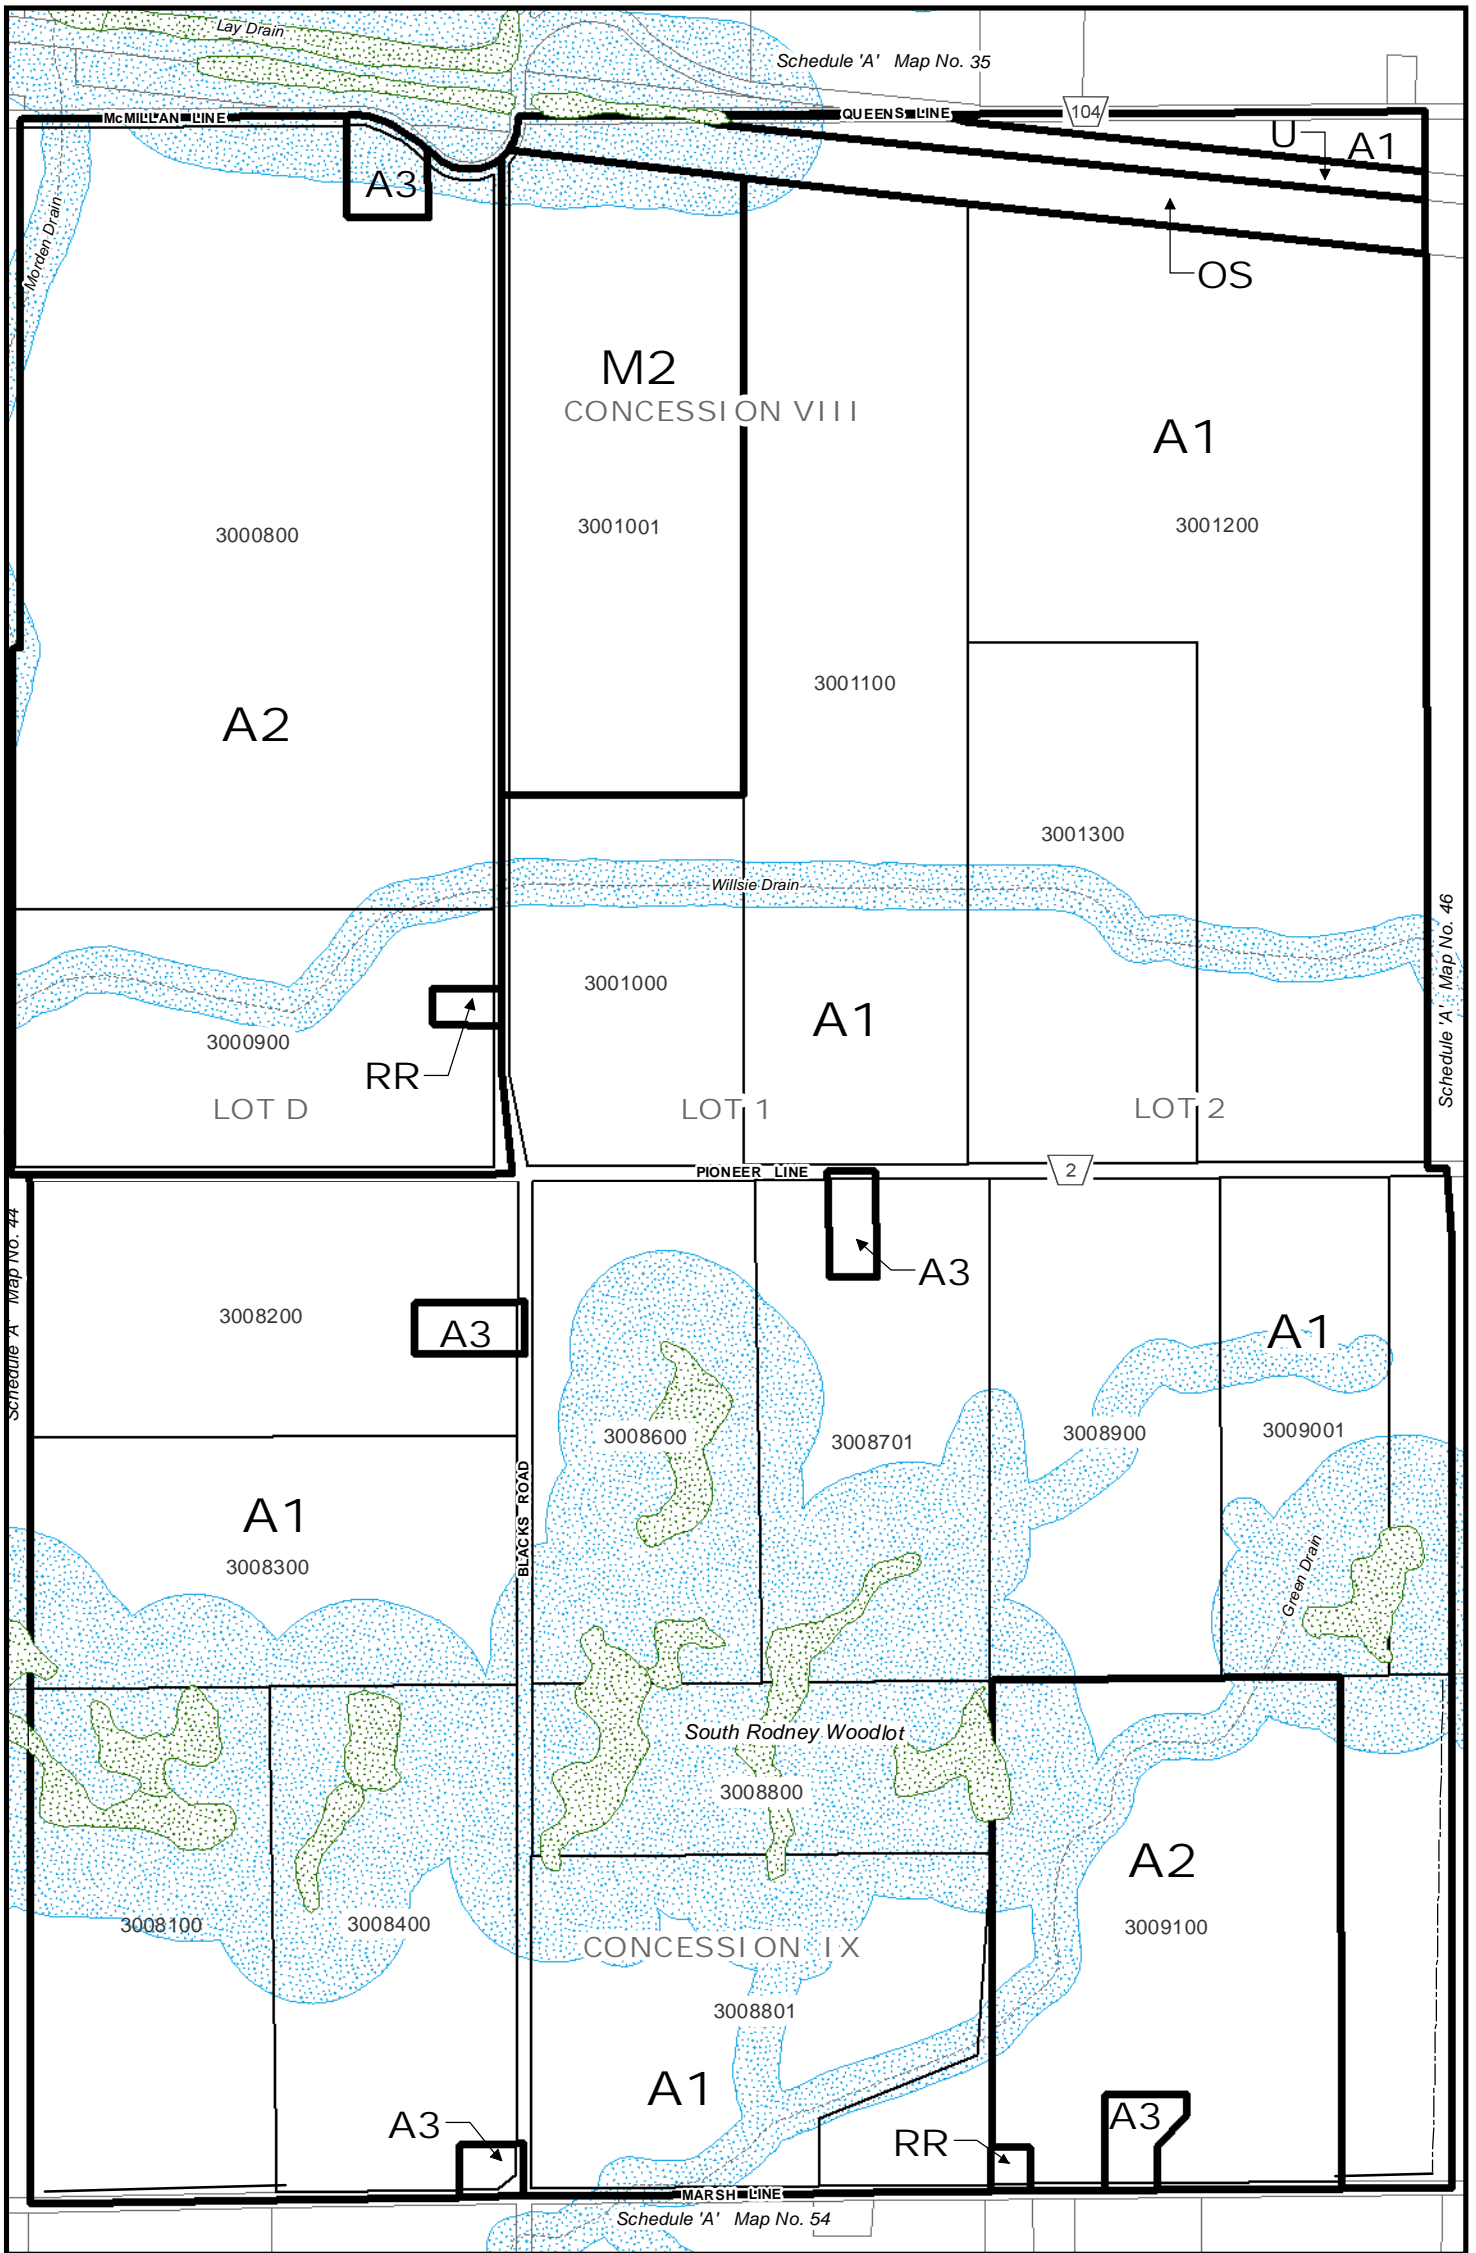

Municipality of West Elgin Zoning By-Law

Map No. 42

Municipality of WEST ELGIN: RURAL AREA

Schedule "A"

SCALE 1:10,000

0 50 100 200 300 400 500 Metres

Municipality of West Elgin Zoning By-Law

Map No. 43

Municipality of WEST ELGIN: RURAL AREA

Schedule "A"

SCALE 1:10,000

Municipality of West Elgin Zoning By-Law

Map No. 44

Municipality of WEST ELGIN: RURAL AREA

Schedule "A"

SCALE 1:10,000

Municipality of West Elgin Zoning By-Law

Map No. 45

Municipality of WEST ELGIN: RURAL AREA

Schedule "A"

SCALE 1:10,000

Municipality of West Elgin Zoning By-Law

Map No. 46

Municipality of WEST ELGIN: RURAL AREA