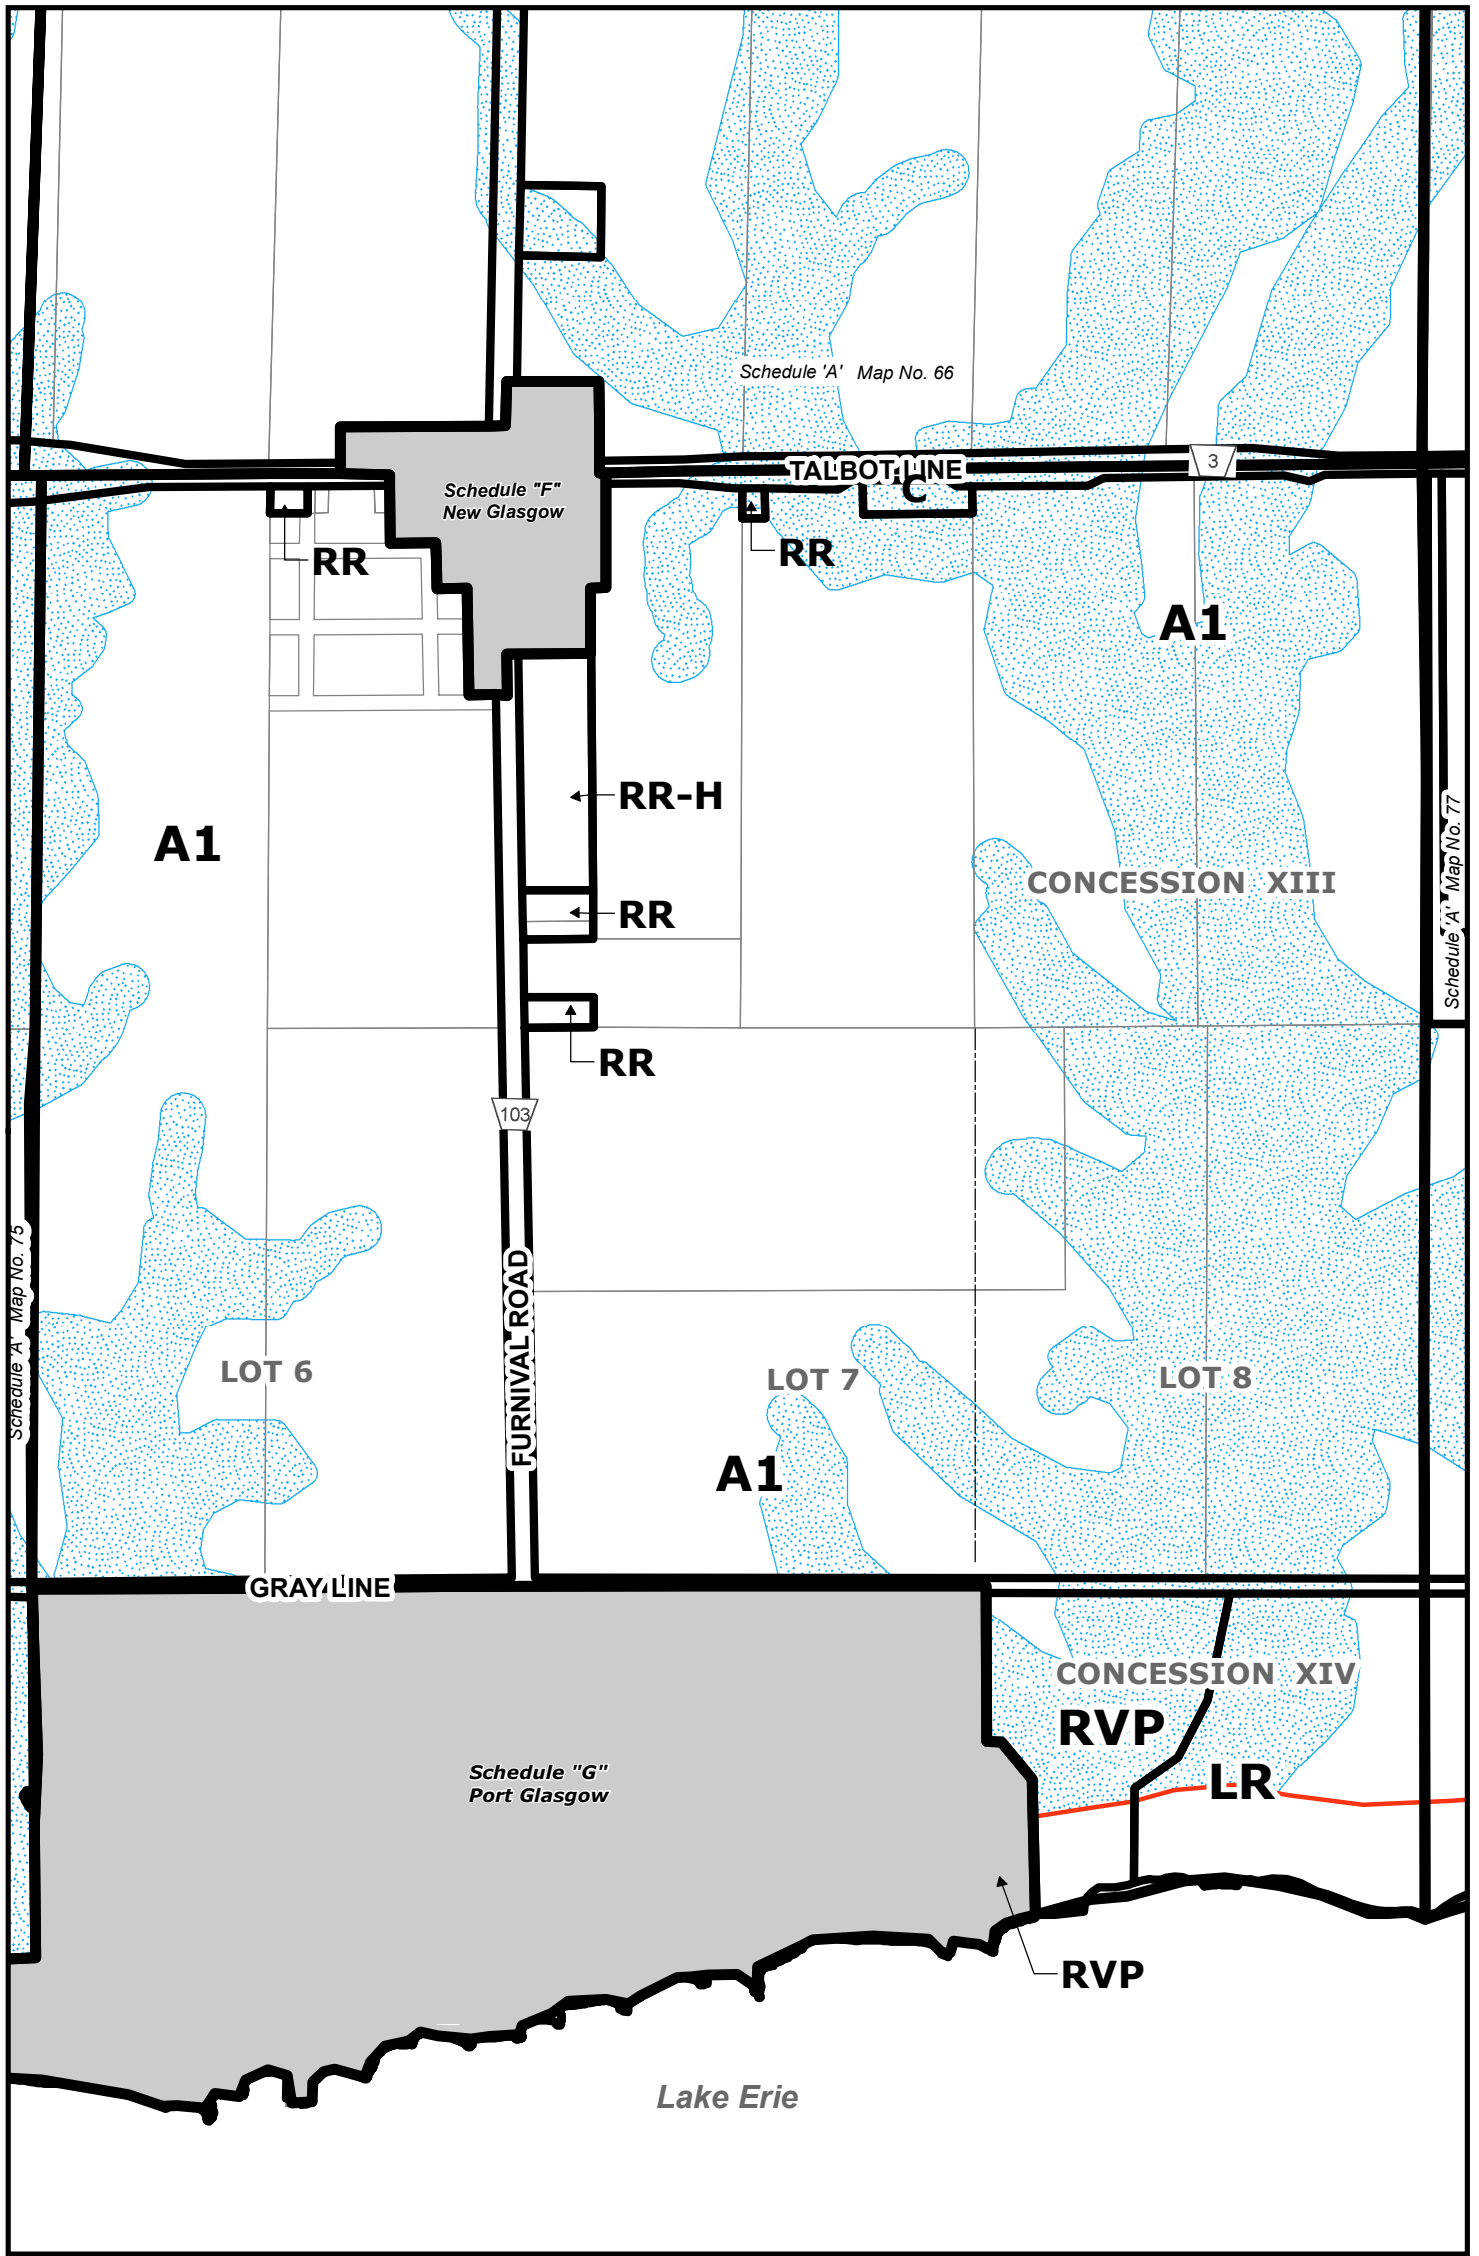

SCALE 1:10,000

Municipality of West Elgin Zoning By-Law

Map No. 74

Municipality of WEST ELGIN: RURAL AREA

Schedule "A"

SCALE 1:10,000

Municipality of West Elgin Zoning By-Law

Map No. 75