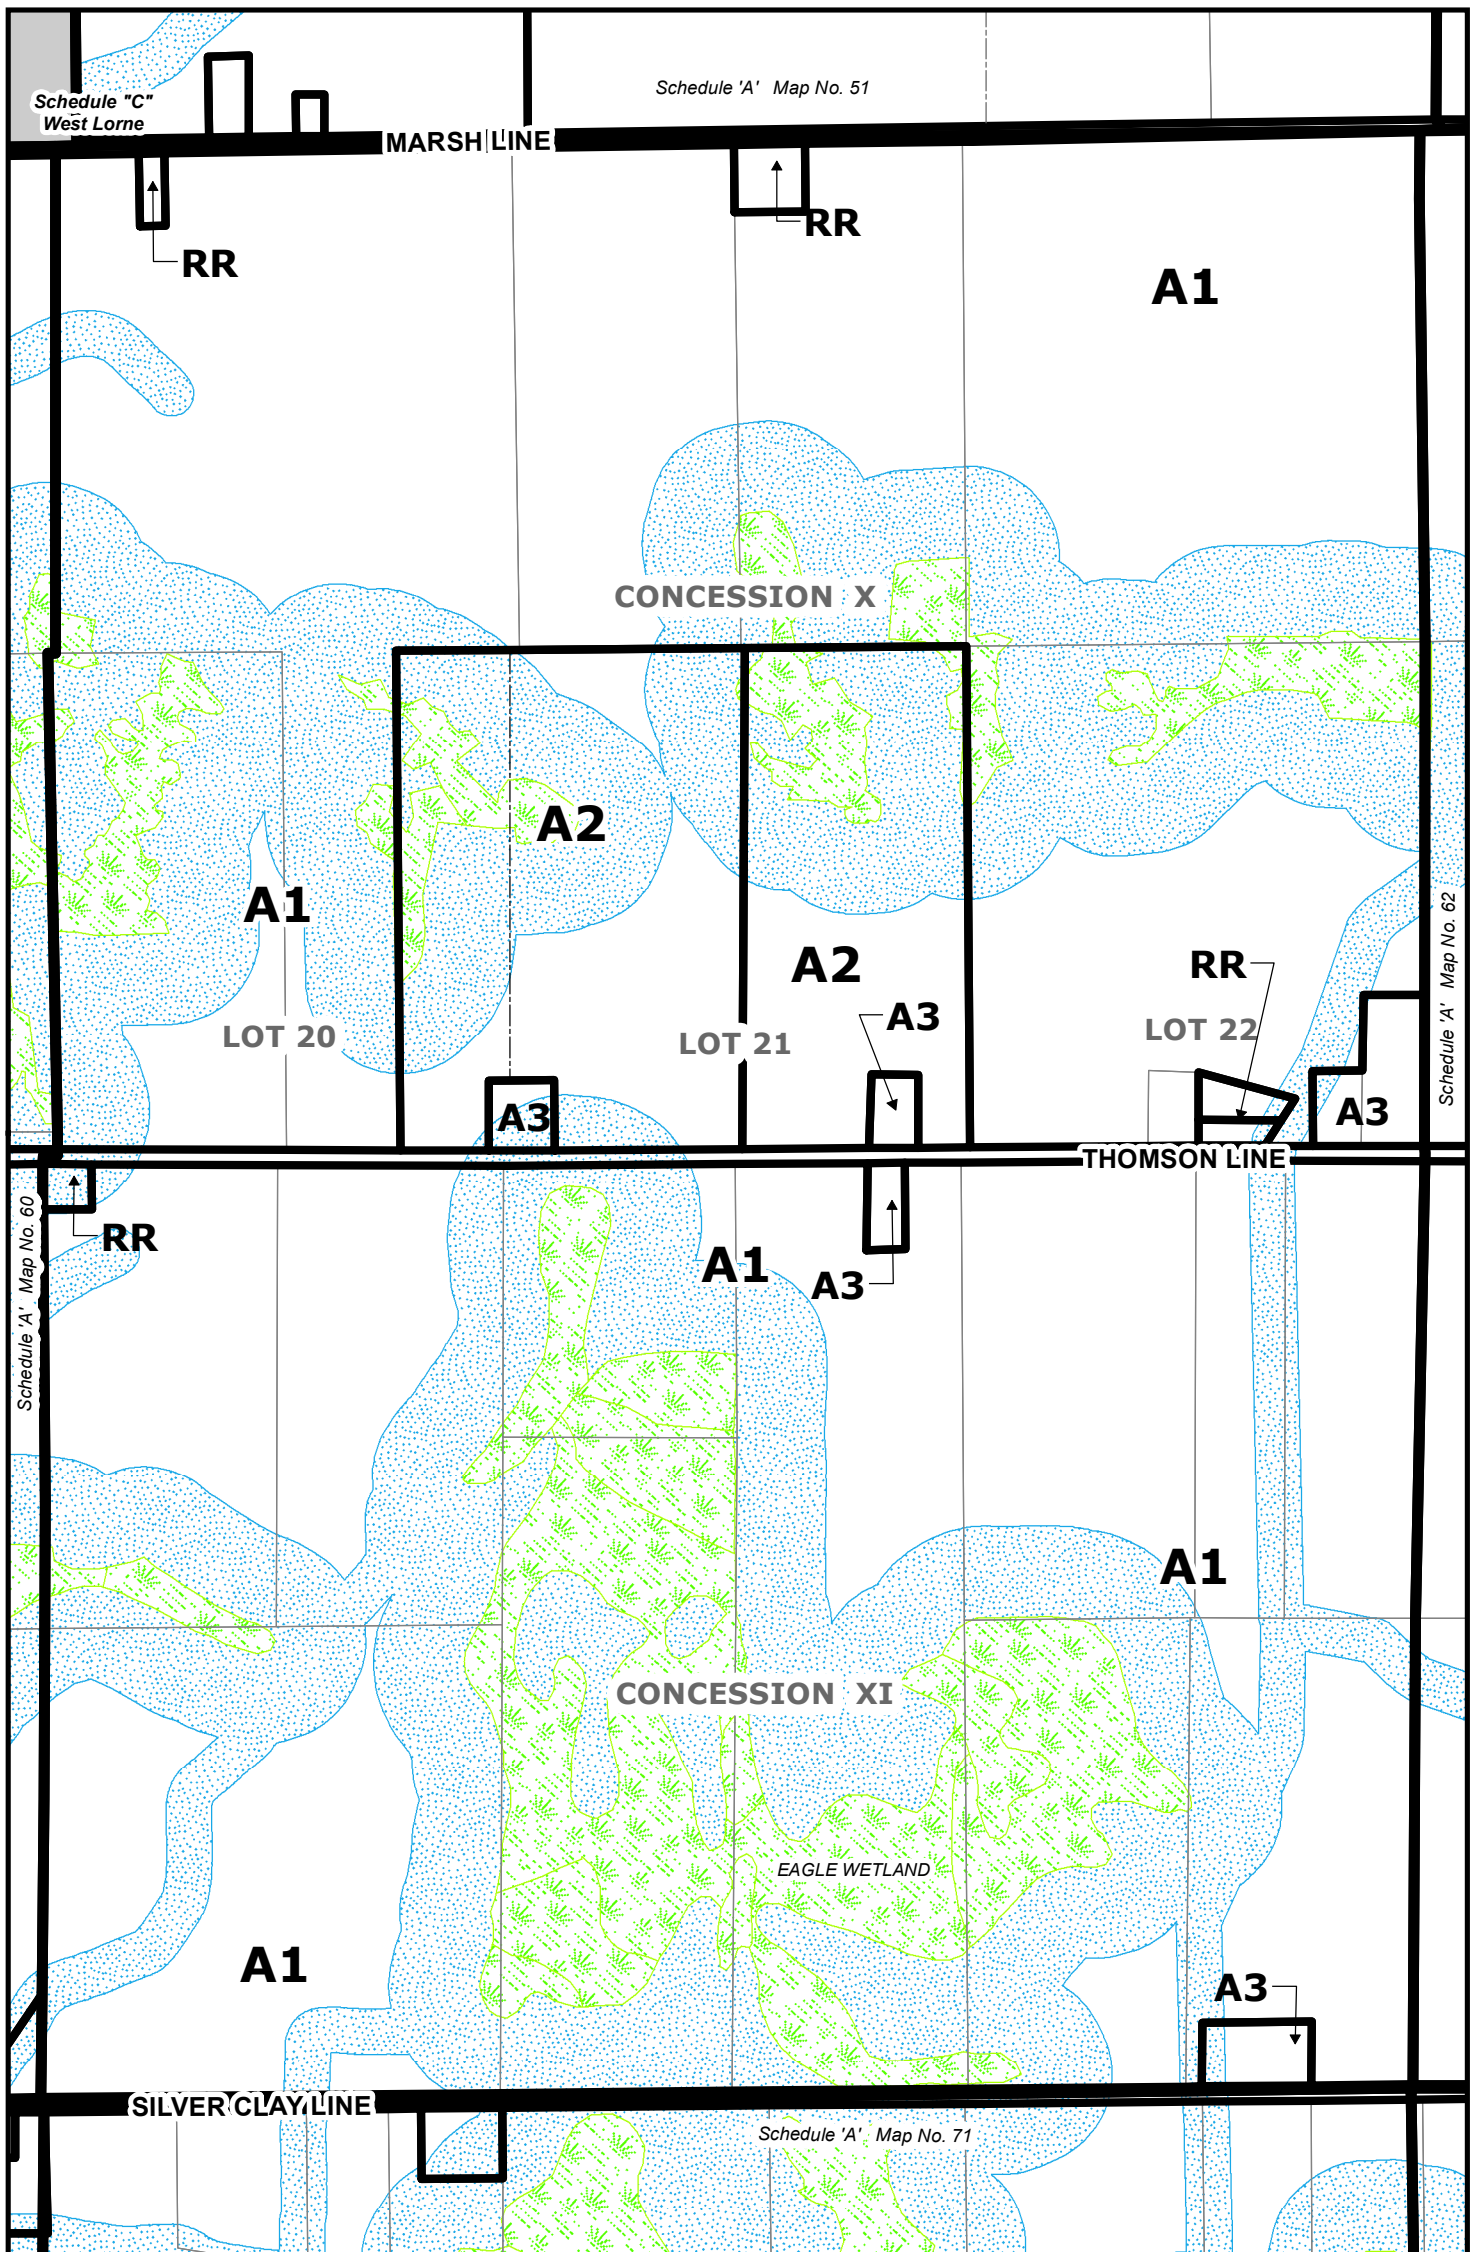

Schedule "A"

SCALE 1:10,000

Municipality of West Elgin Zoning By-Law

Map No. 58

Municipality of WEST ELGIN: RURAL AREA

Schedule "A"

SCALE 1:10,000

Municipality of West Elgin Zoning By-Law

Map No. 59

Municipality of WEST ELGIN: RURAL AREA

Schedule "A"

SCALE 1:10,000

Municipality of WEST ELGIN: RURAL AREA

Schedule "A"

SCALE 1:10,000

Municipality of West Elgin Zoning By-Law

Map No. 61

Municipality of WEST ELGIN: RURAL AREA

Schedule "A"

SCALE 1:10,000

Municipality of West Elgin Zoning By-Law

Map No. 62

Municipality of WEST ELGIN: RURAL AREA

Schedule "A"