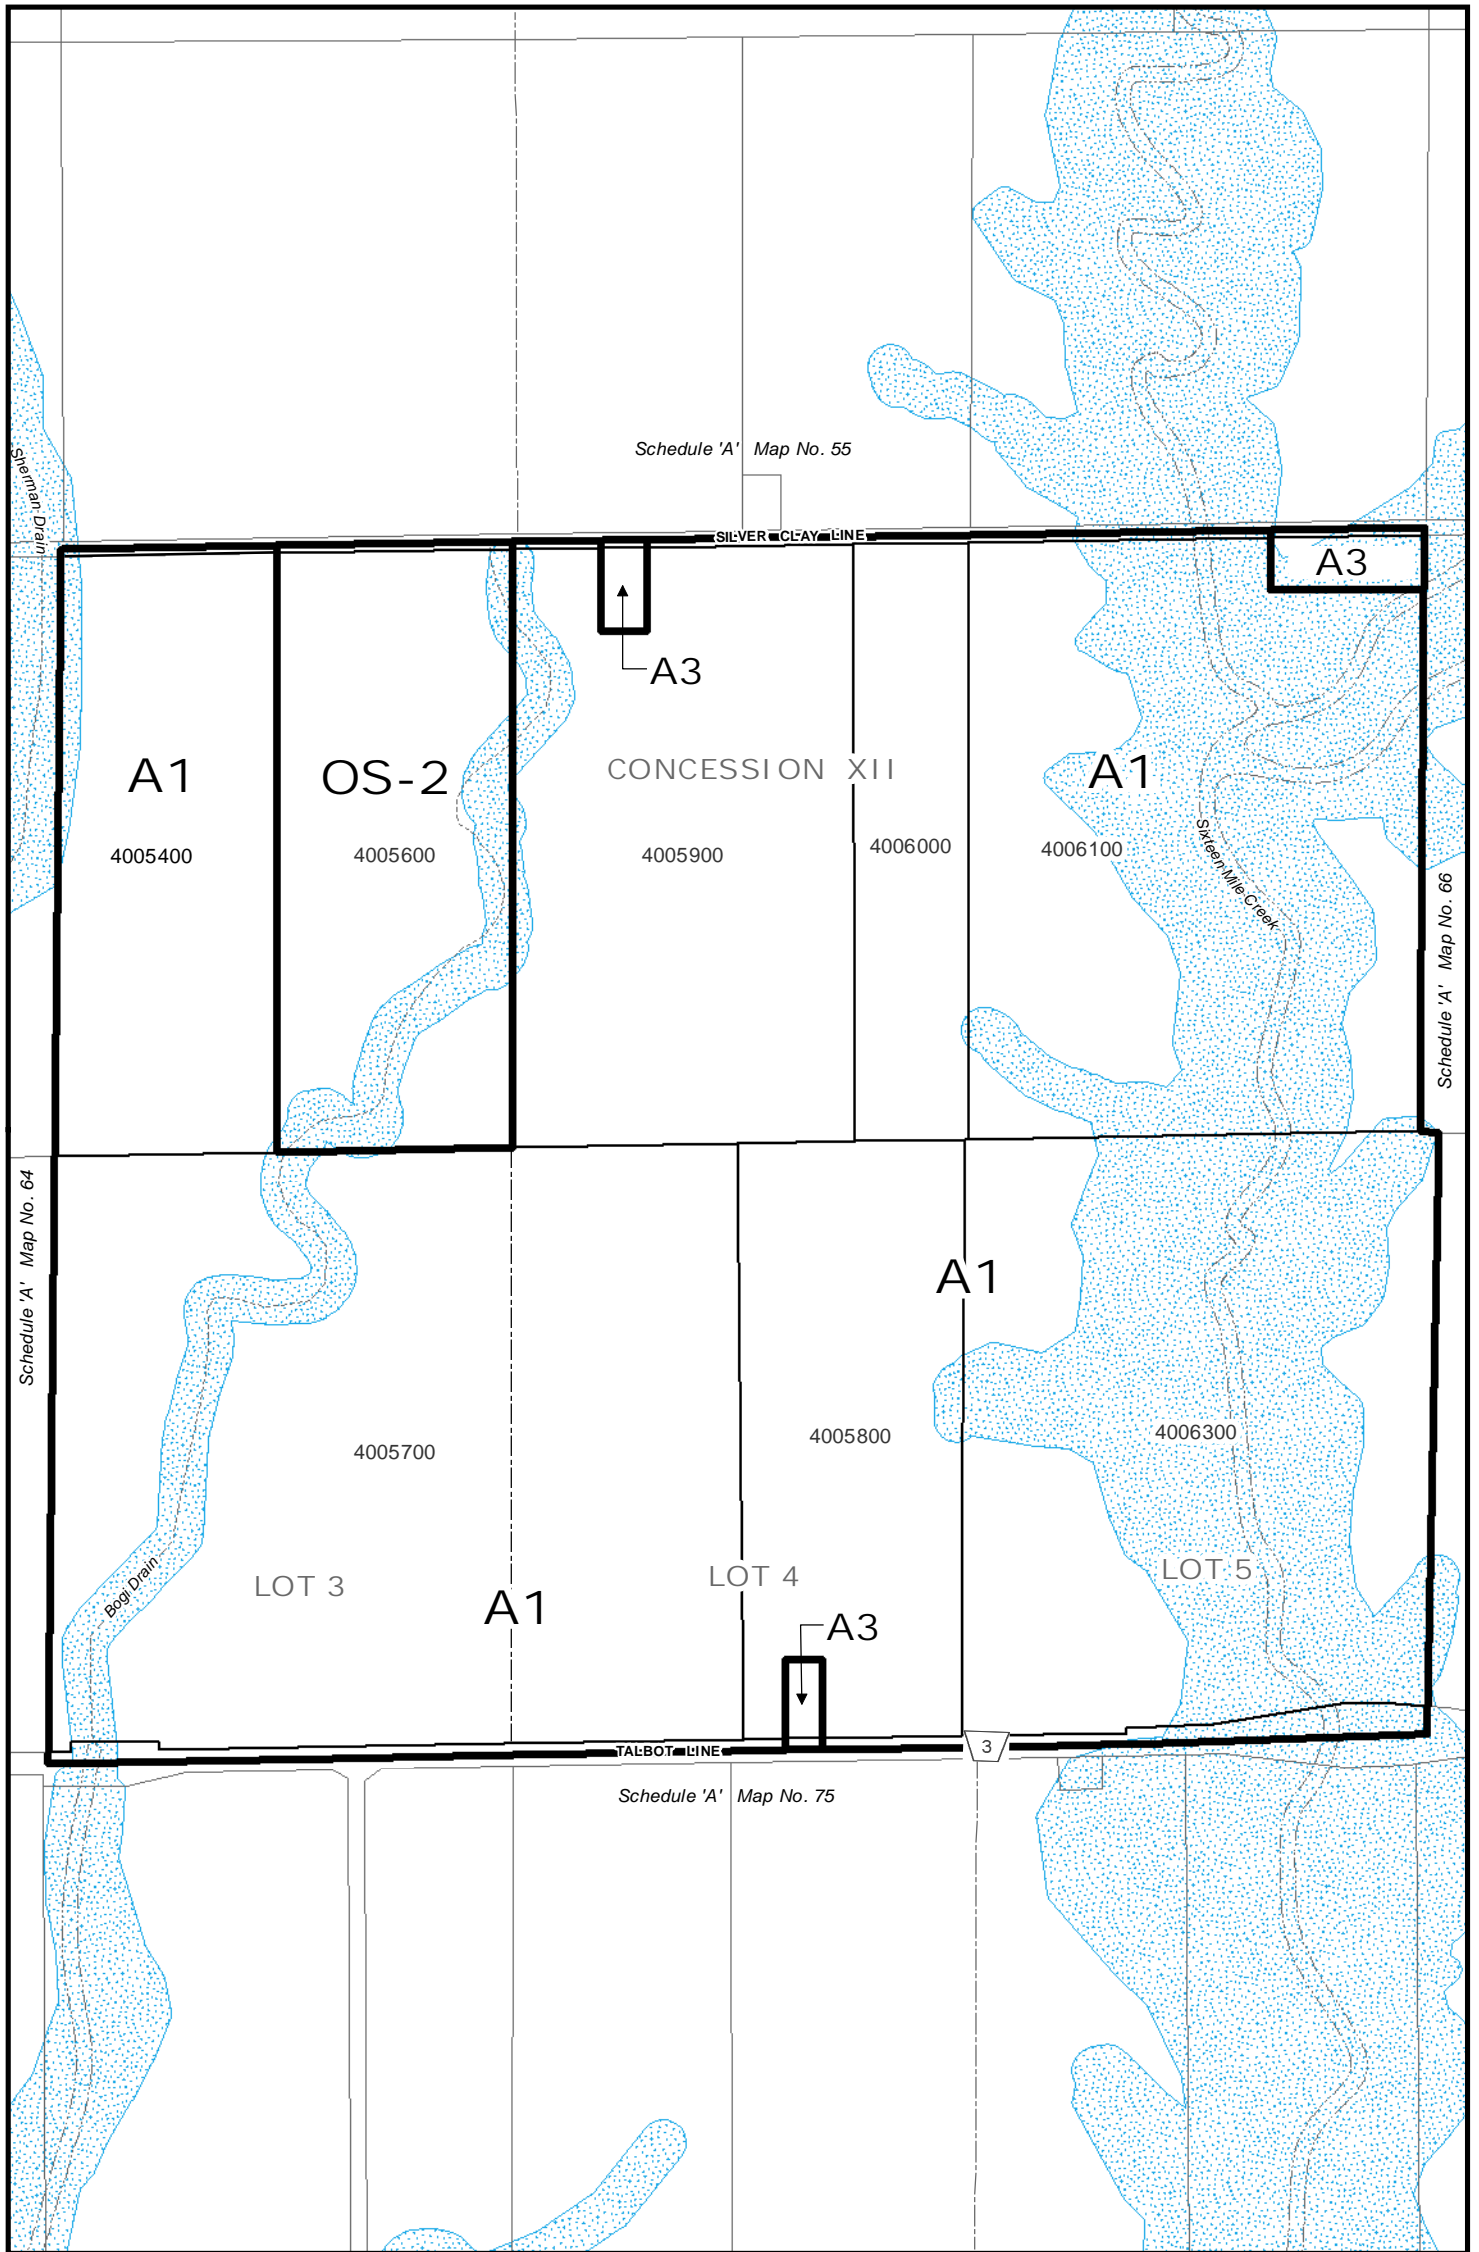

SCALE 1:10,000

Municipality of West Elgin Zoning By-Law

Map No. 63

Municipality of WEST ELGIN: RURAL AREA

Schedule "A"

SCALE 1:10,000

Municipality of West Elgin Zoning By-Law

Map No. 64