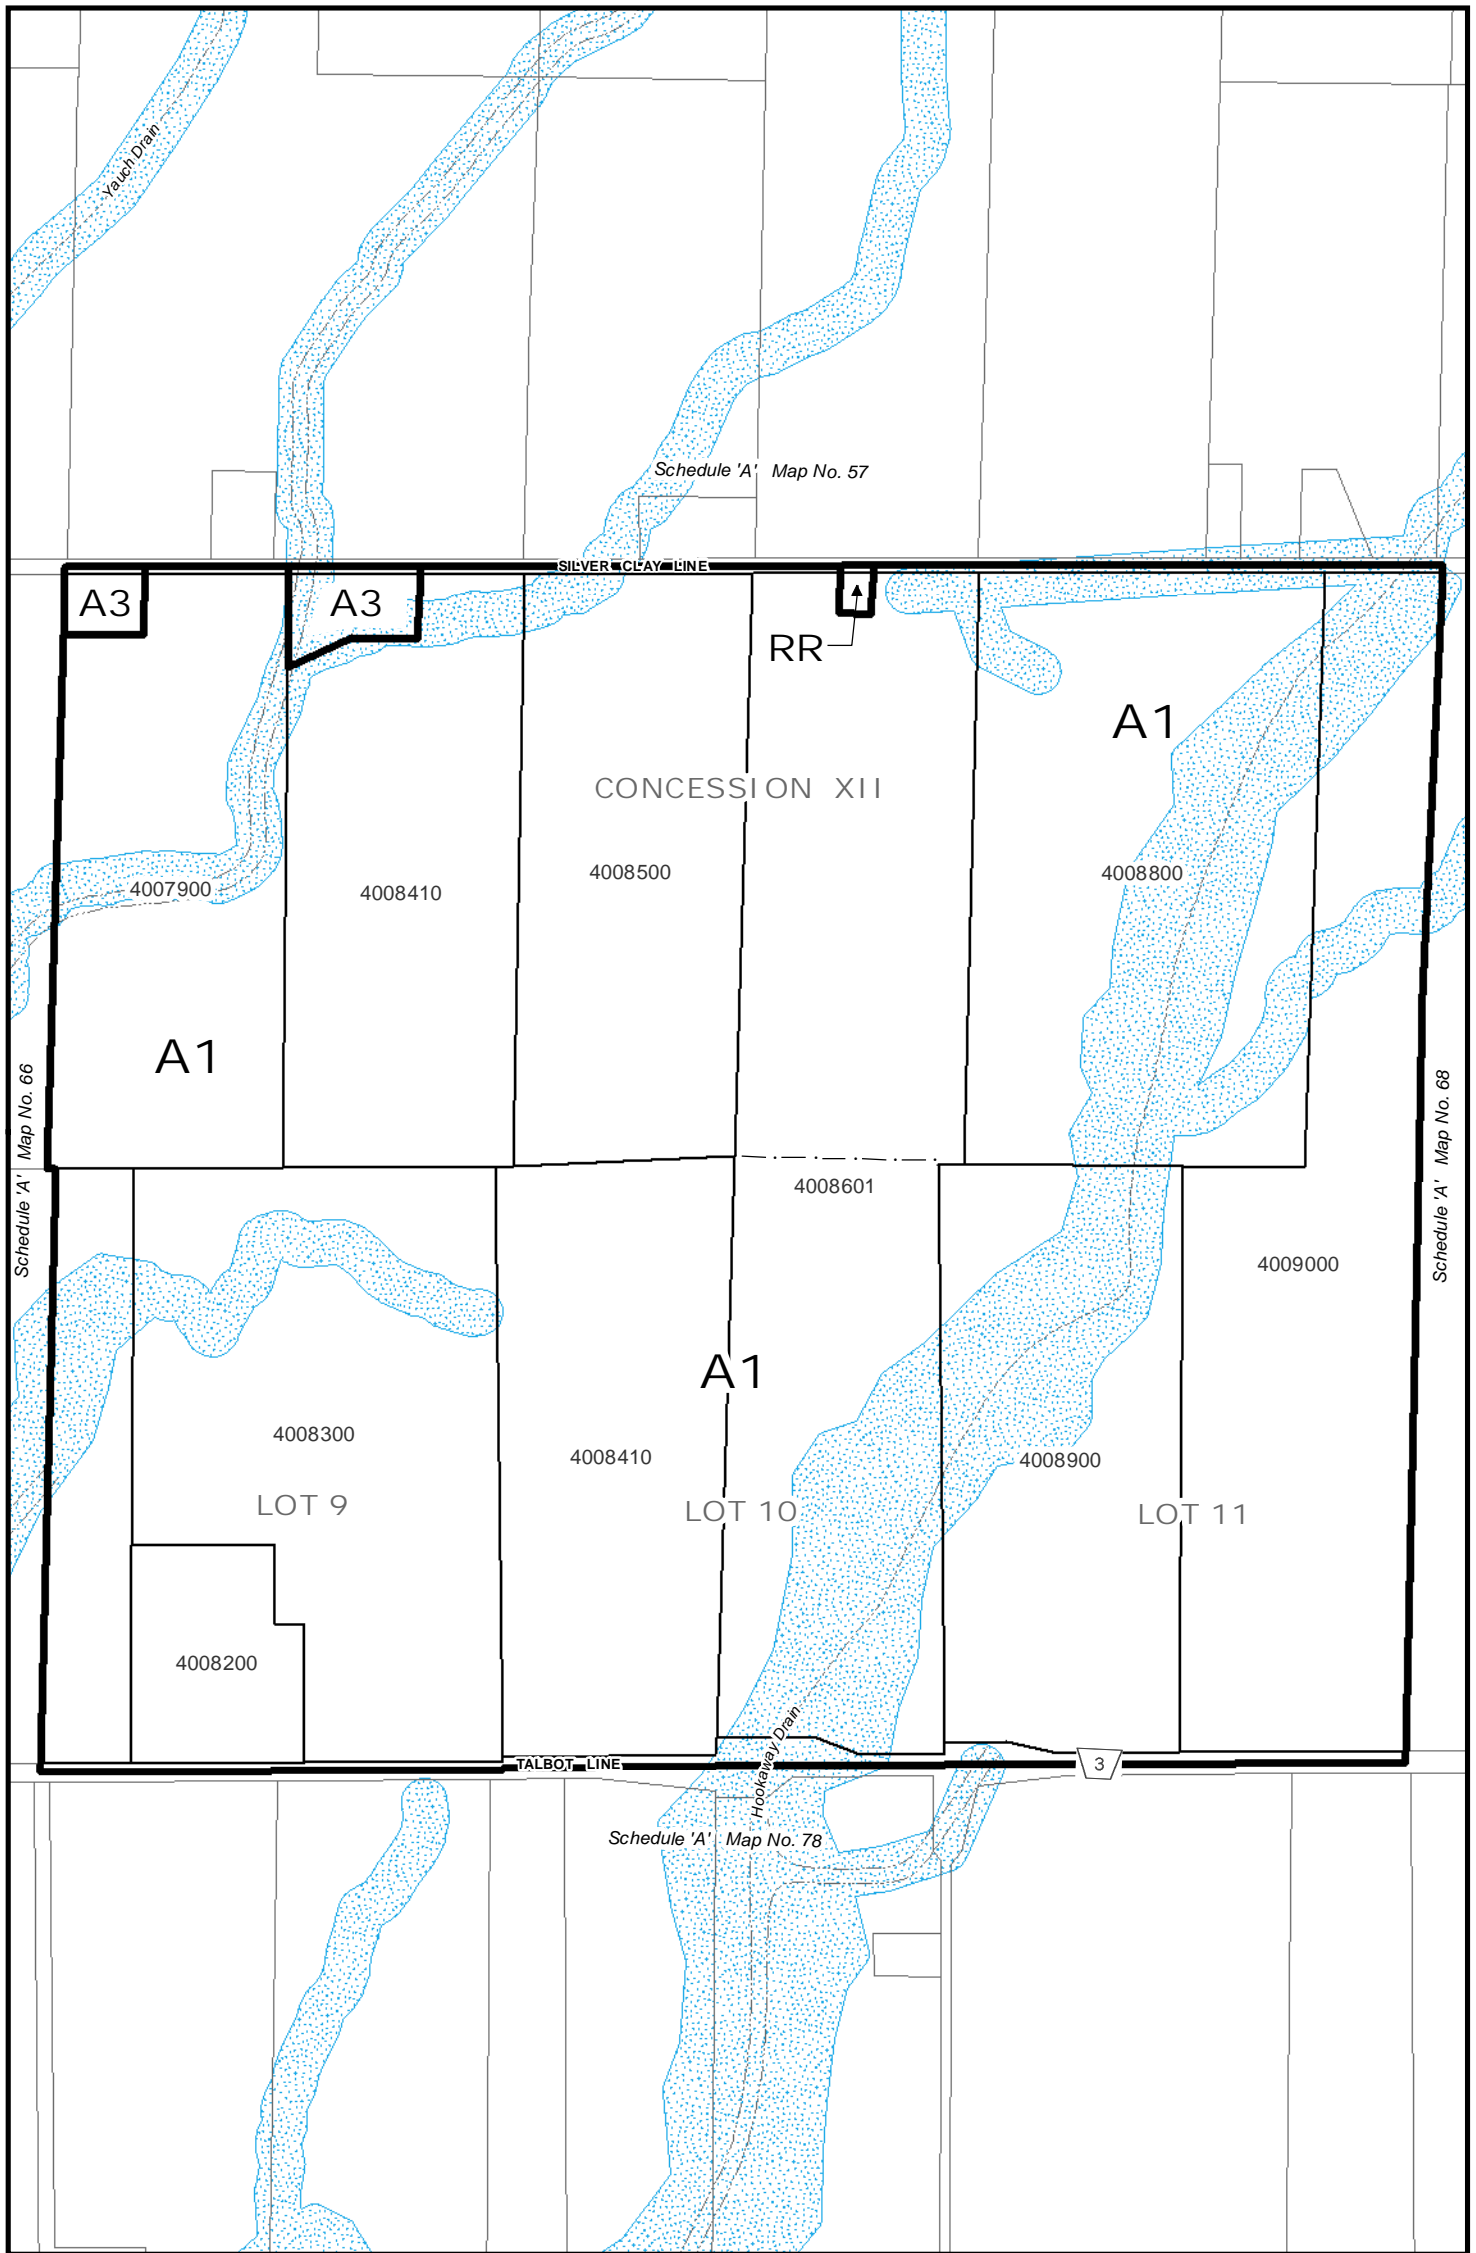

Municipality of WEST ELGIN: RURAL AREA

Schedule "A"

SCALE 1:10,000

0 50 100 200 300 400 500 Metres

Municipality of West Elgin Zoning By-Law

Map No. 67