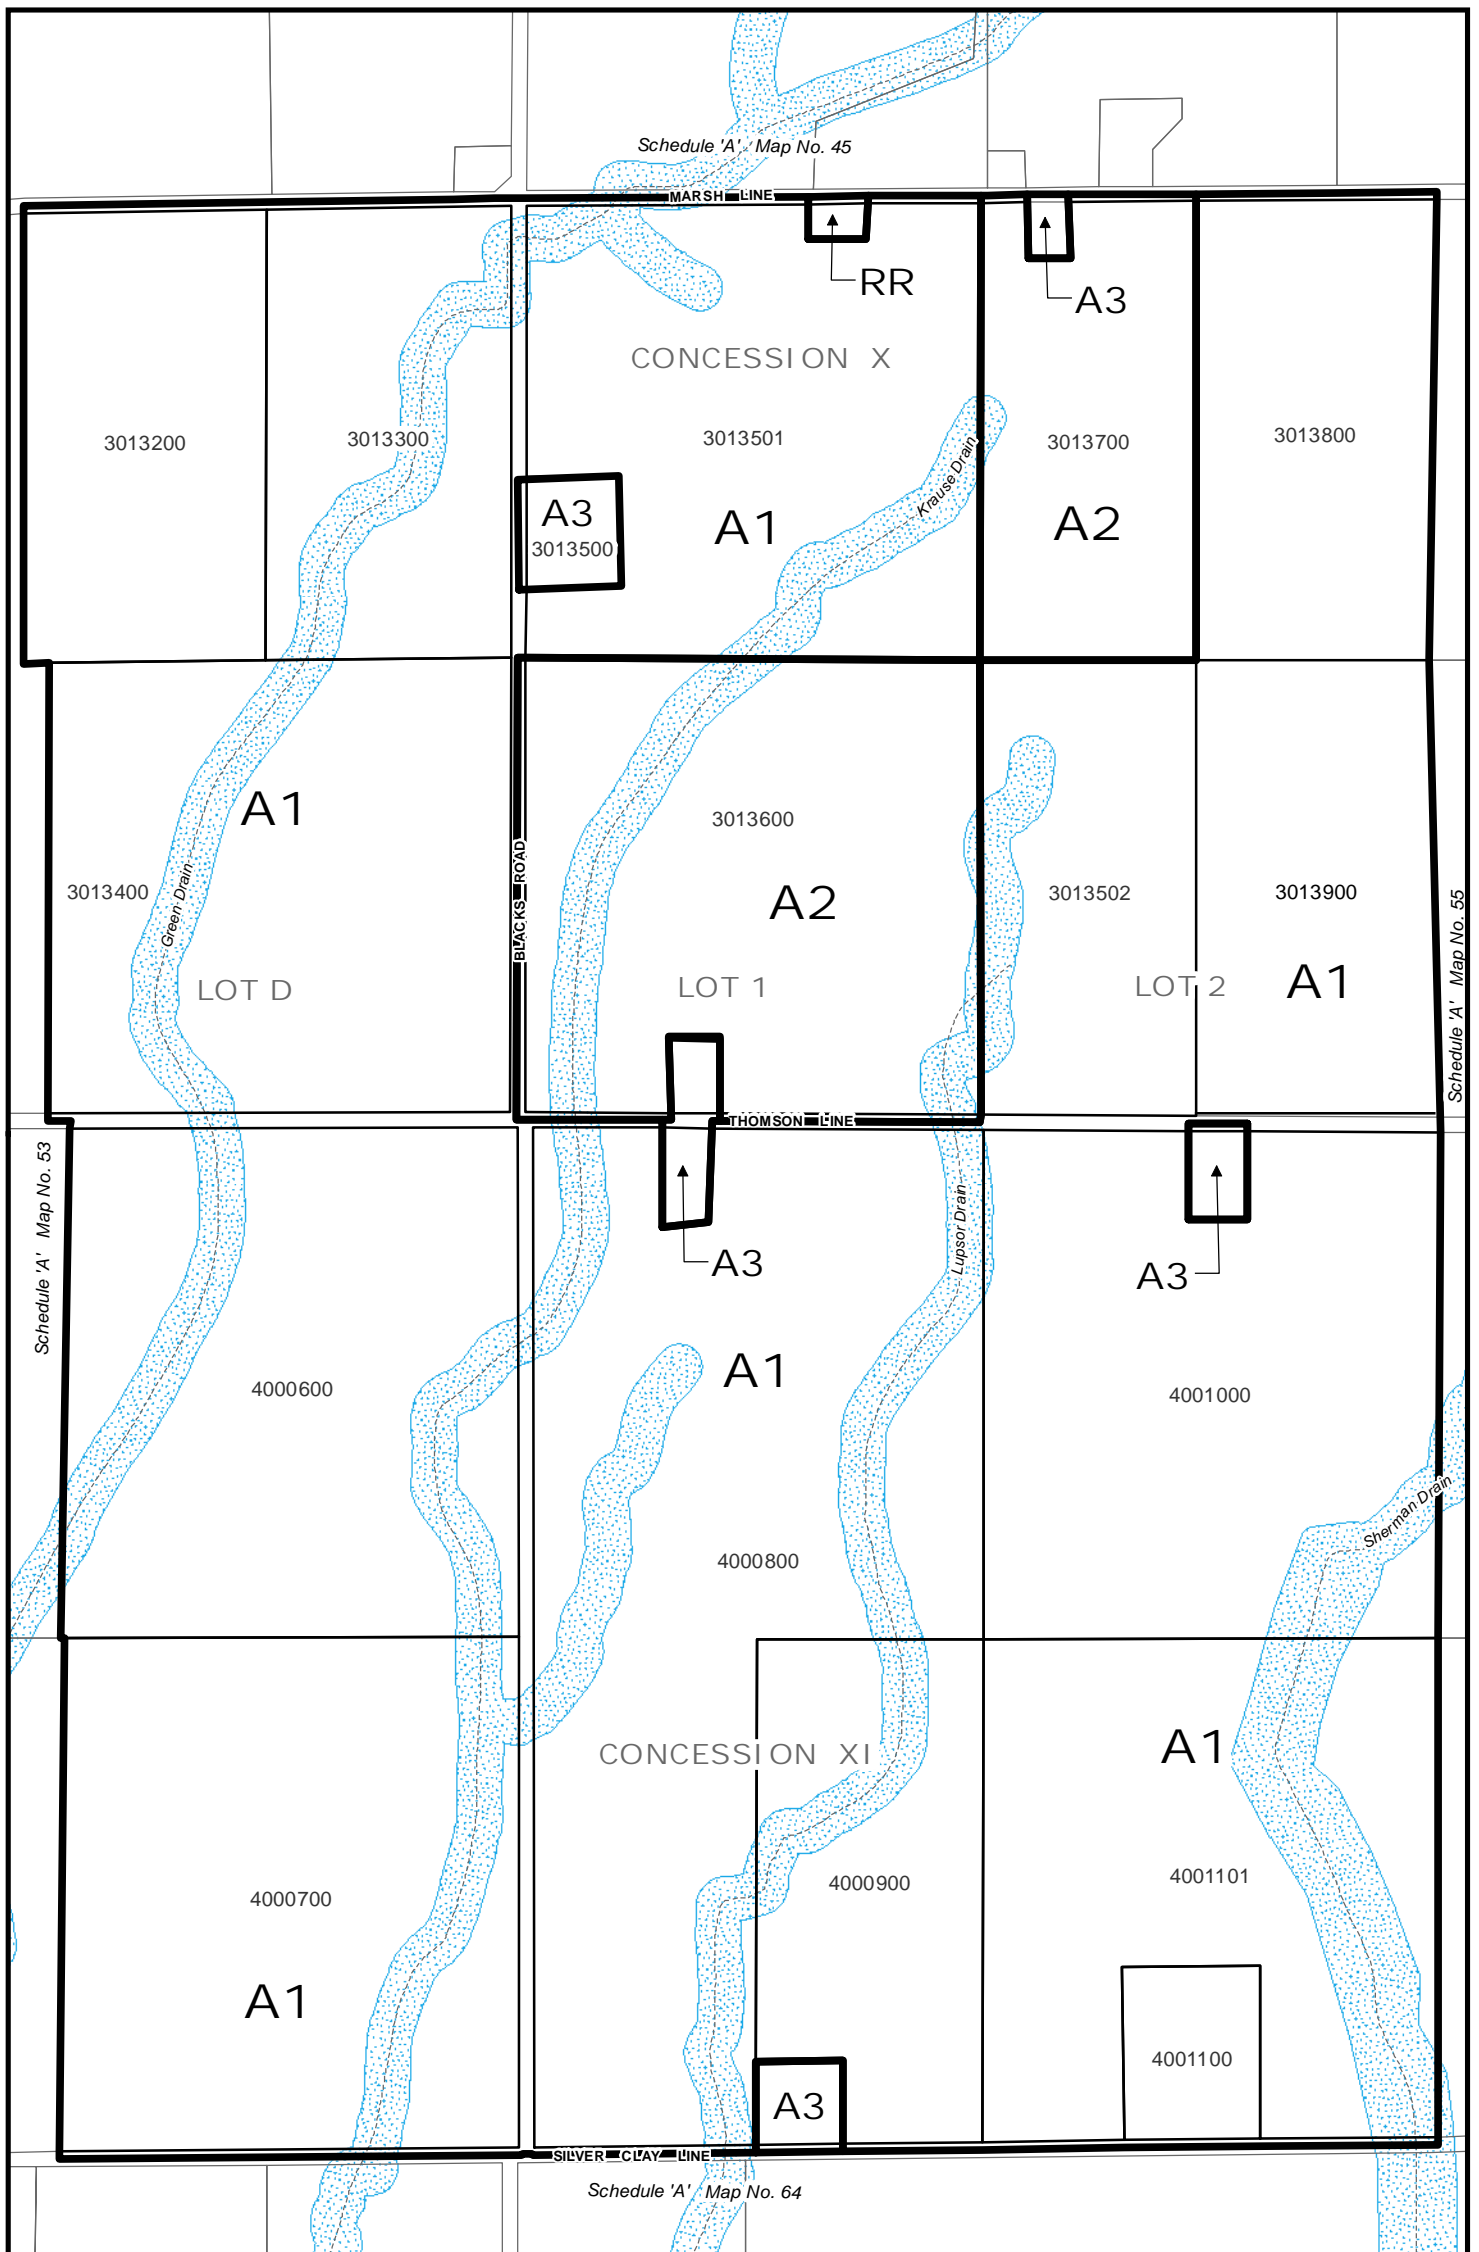

SCALE 1:10,000

Municipality of West Elgin Zoning By-Law

Map No. 50

Municipality of WEST ELGIN: RURAL AREA

Schedule "A"

SCALE 1:10,000

Municipality of West Elgin Zoning By-Law

Map No. 51

Municipality of Dutton Dunwich
COUNTY of ELGIN

Municipality of WEST ELGIN: RURAL AREA

Schedule "A"

SCALE 1:10,000

Municipality of West Elgin Zoning By-Law

Map No. 52

Municipality of WEST ELGIN: RURAL AREA

Schedule "A"

SCALE 1:10,000

Municipality of West Elgin Zoning By-Law

Map No. 53

Municipality of WEST ELGIN: RURAL AREA

Schedule "A"

SCALE 1:10,000

Municipality of West Elgin Zoning By-Law

Map No. 54