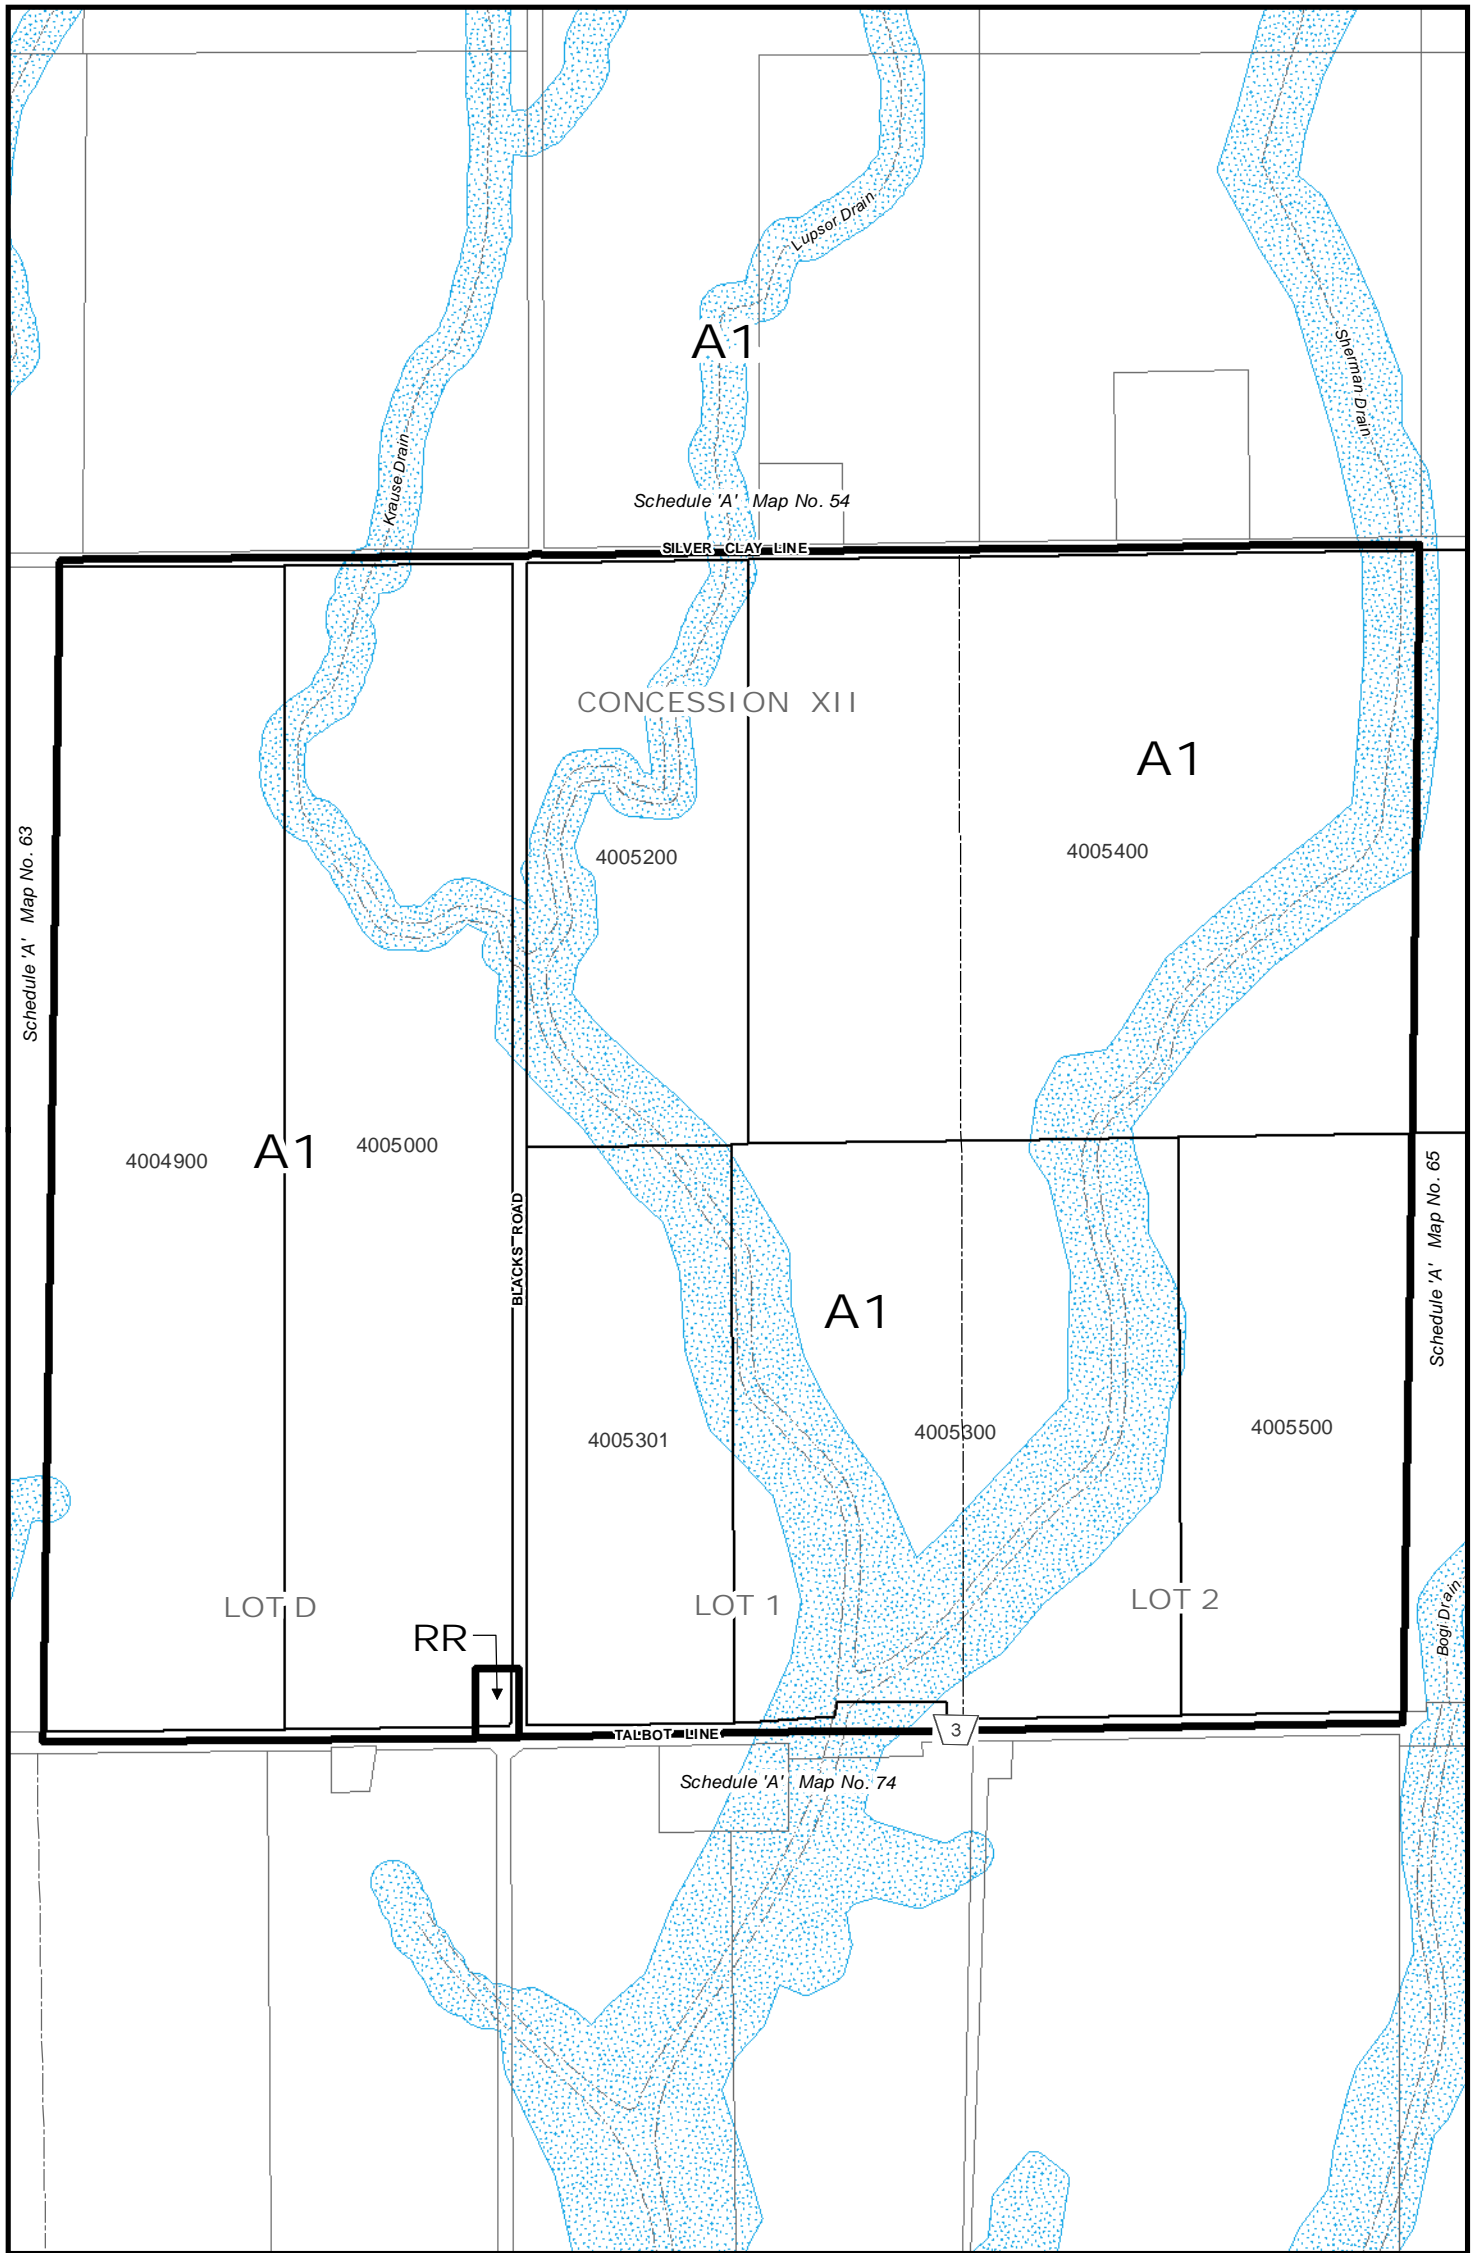

Municipality of WEST ELGIN: RURAL AREA

Schedule "A"

SCALE 1:10,000

Municipality of West Elgin Zoning By-Law

Map No. 64