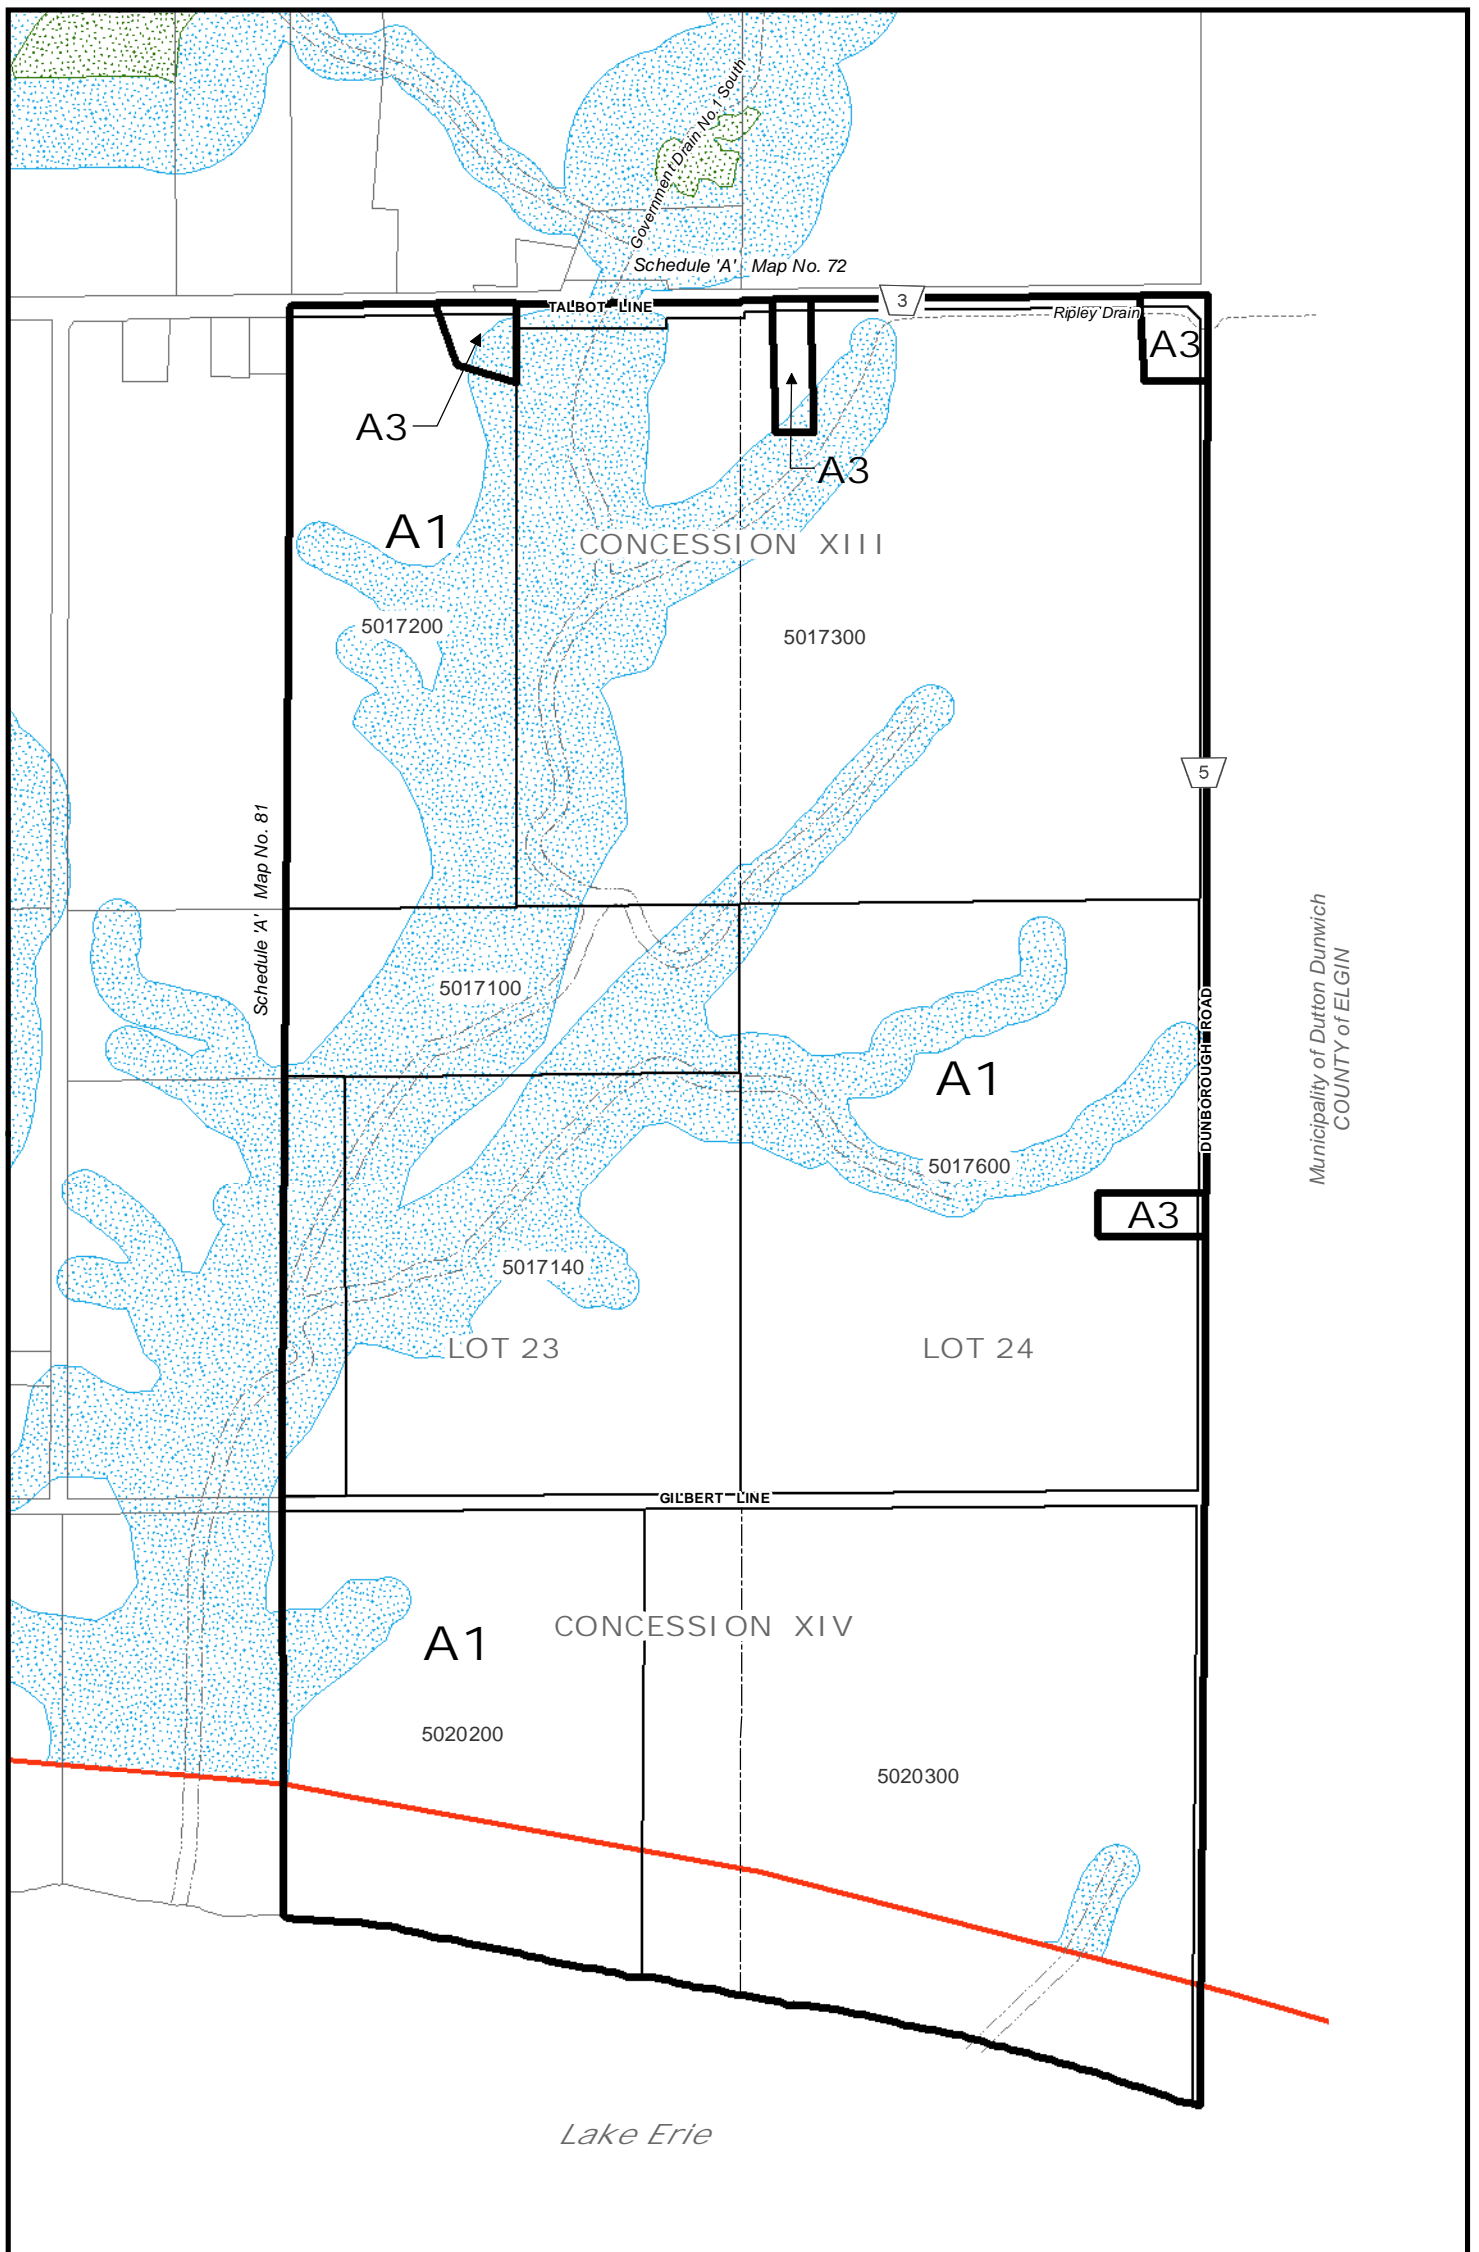

Map No. 80

Municipality of WEST ELGIN: RURAL AREA

Schedule "A"

SCALE 1:10,000

Municipality of West Elgin Zoning By-Law

Map No. 81

Municipality of WEST ELGIN: RURAL AREA

Schedule "A"

SCALE 1:10,000

Municipality of West Elgin Zoning By-Law

Map No. 82