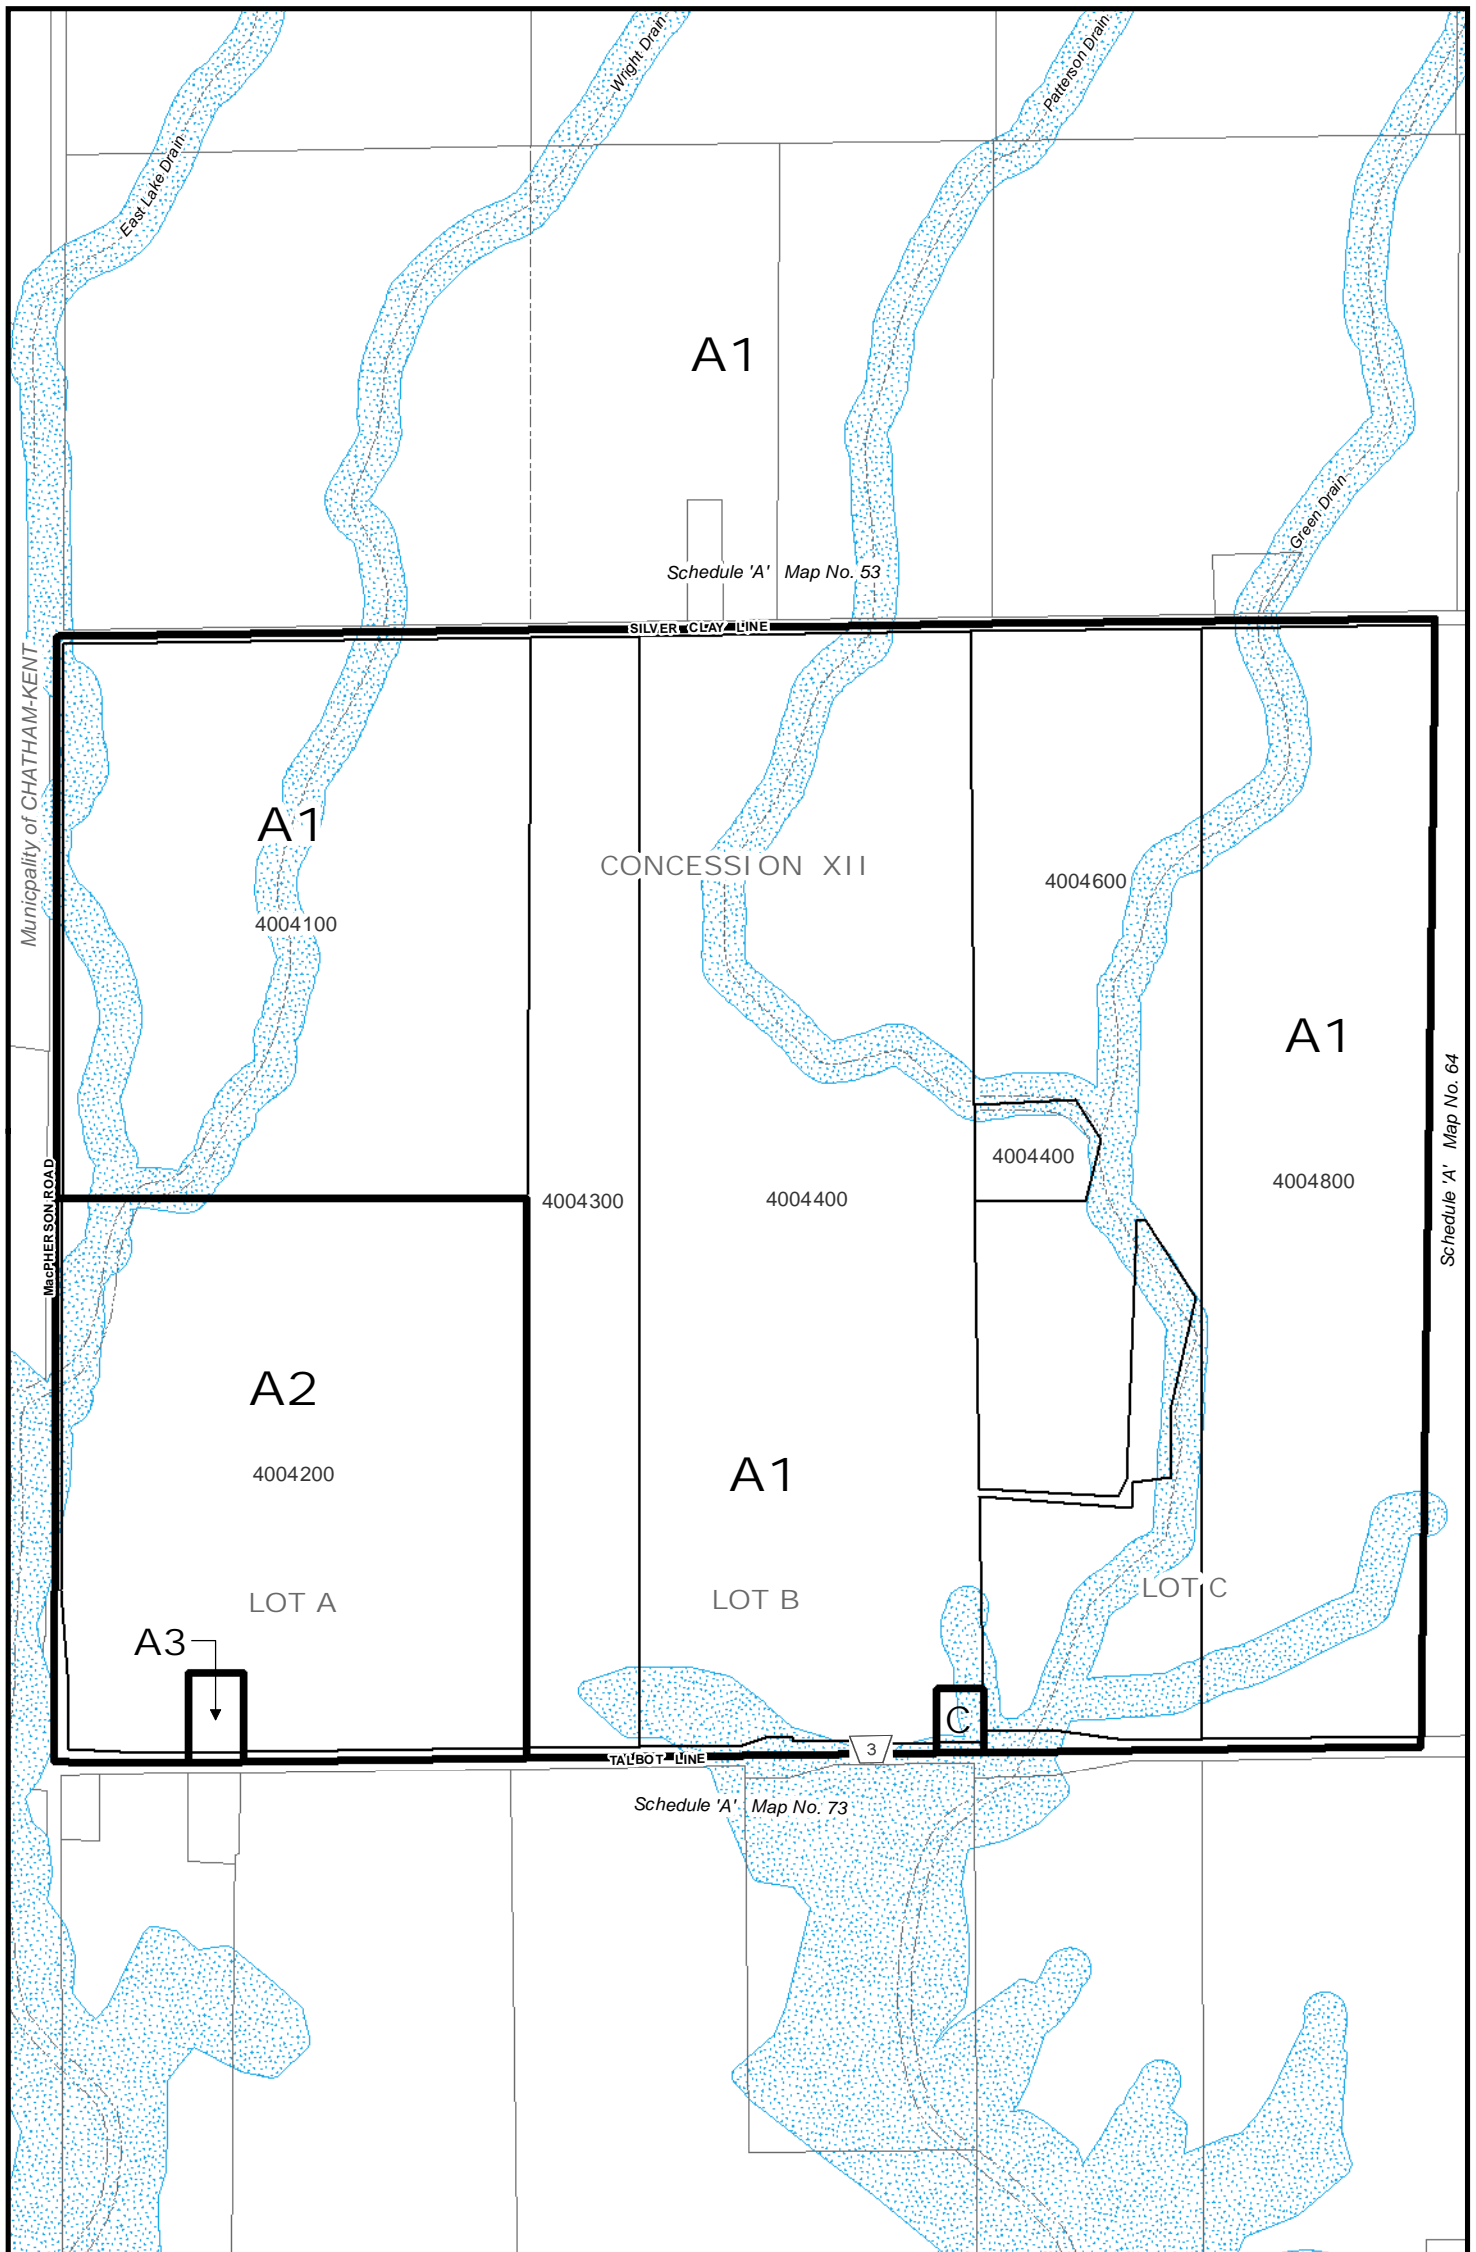

Map No. 61

Municipality of WEST ELGIN: RURAL AREA

Schedule "A"

SCALE 1:10,000

Municipality of West Elgin Zoning By-Law

Map No. 62

Municipality of WEST ELGIN: RURAL AREA

Schedule "A"