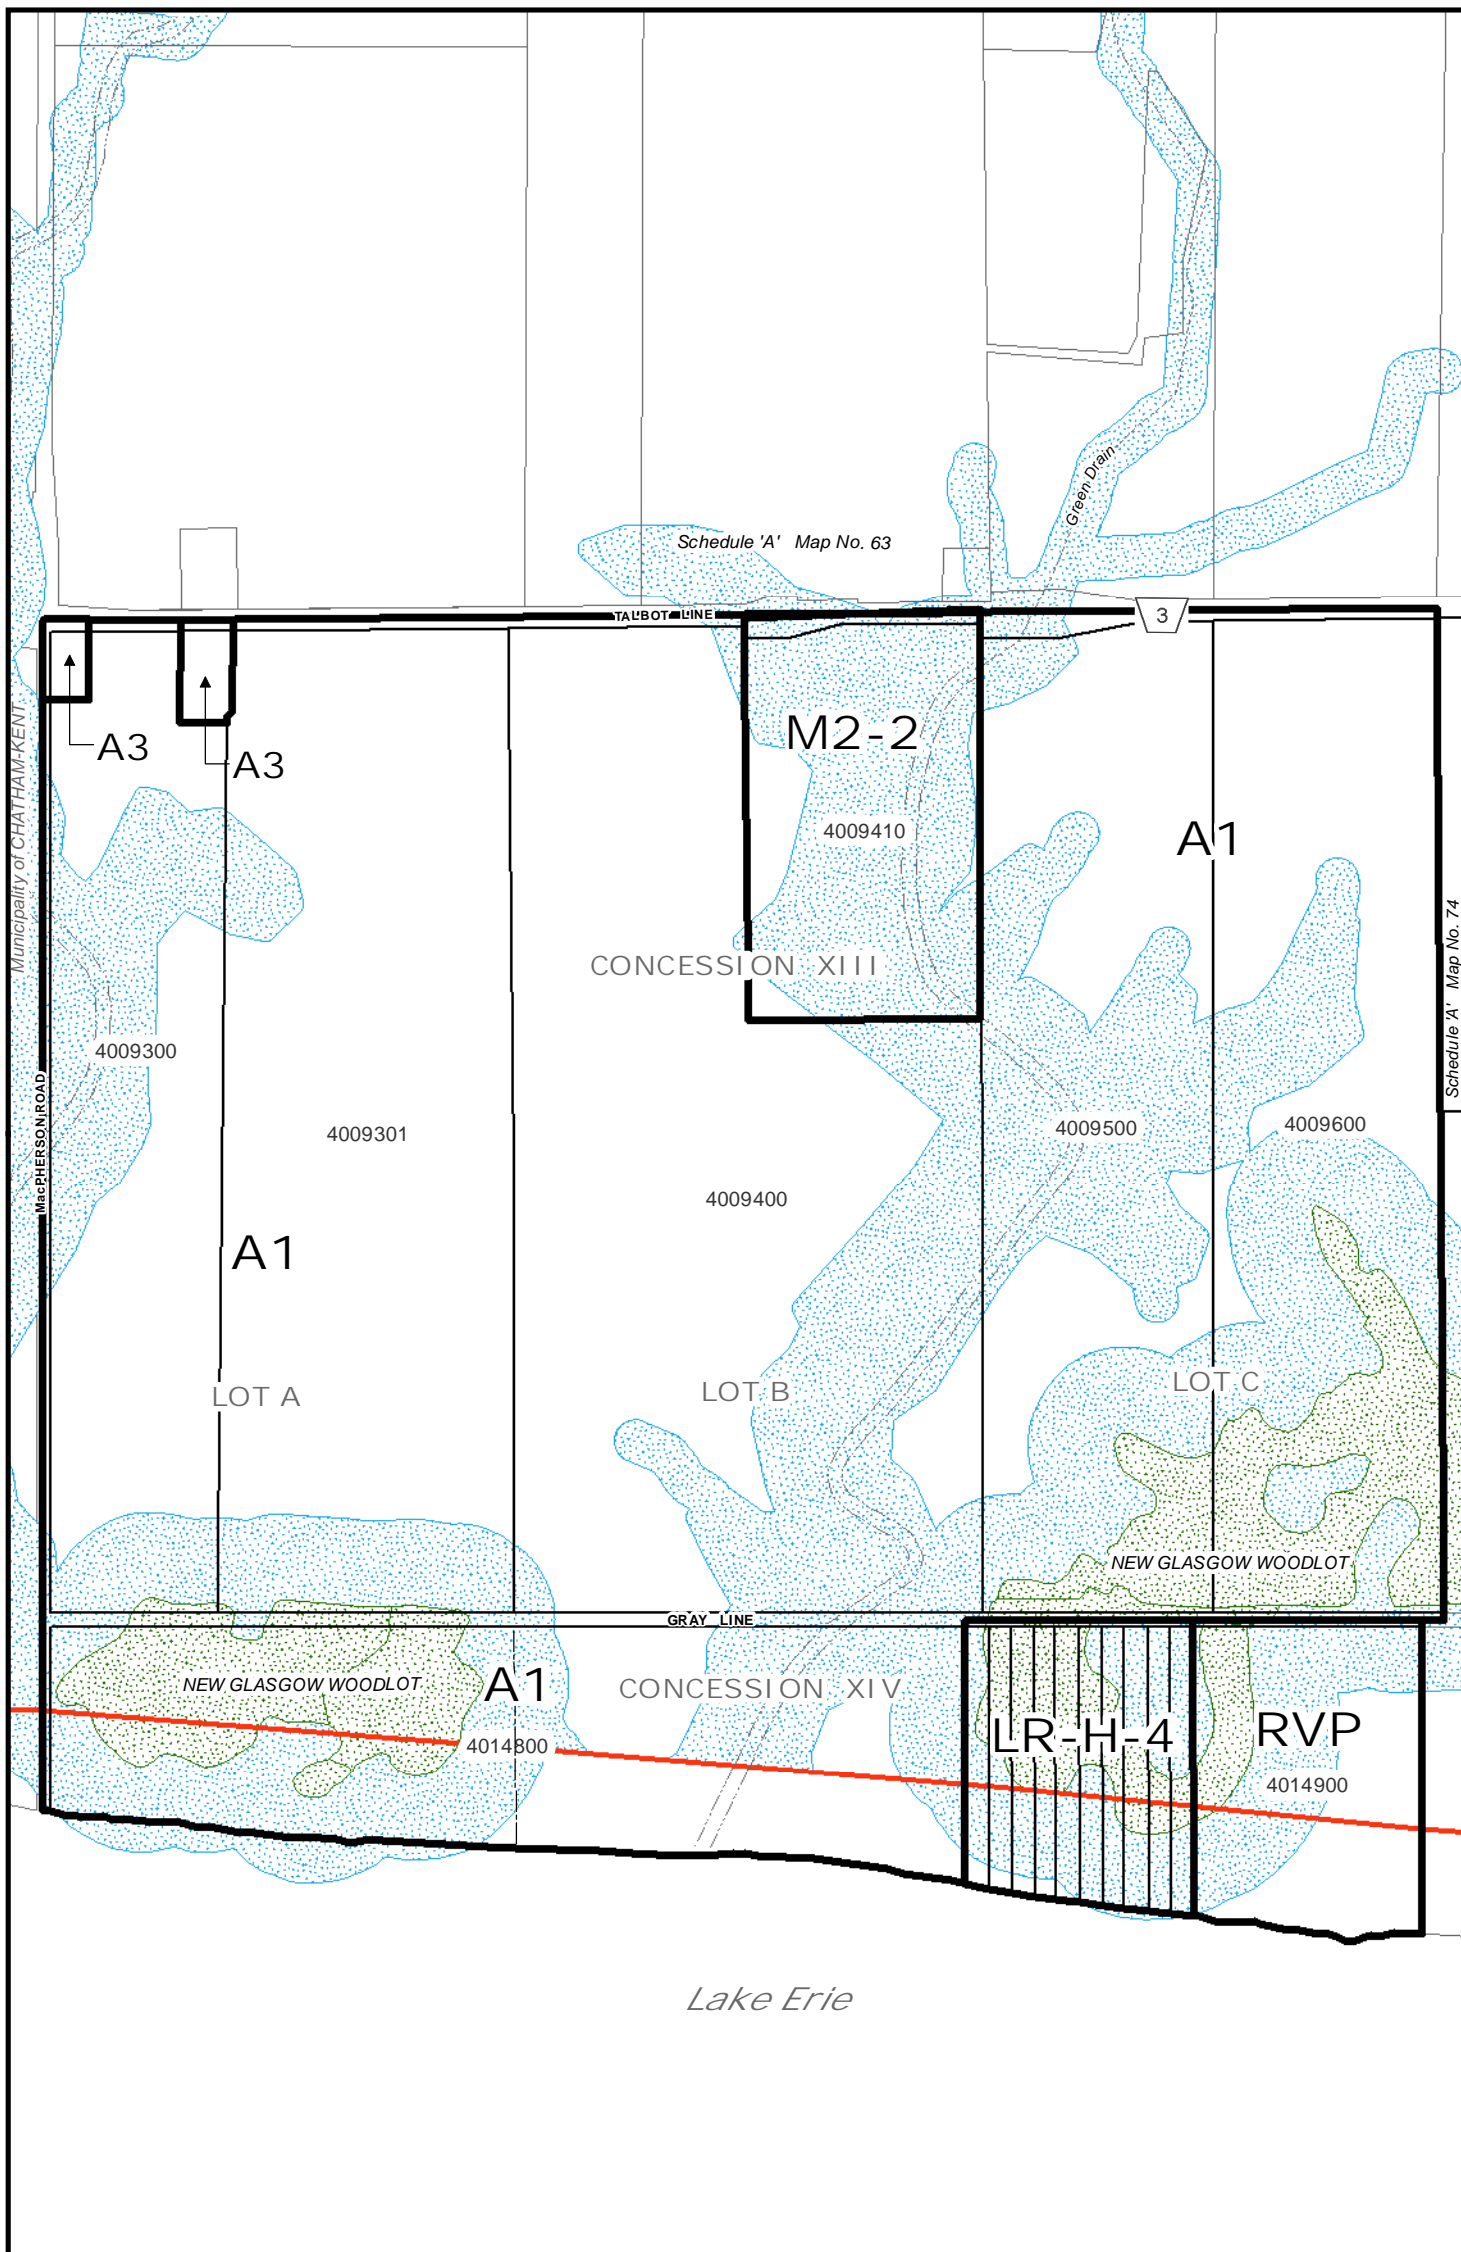

Schedule "A"

SCALE 1:10,000

Municipality of West Elgin Zoning By-Law

Map No. 71

Municipality of WEST ELGIN: RURAL AREA

Schedule "A"

SCALE 1:10,000

Municipality of West Elgin Zoning By-Law

Map No. 72

Municipality of WEST ELGIN: RURAL AREA

Schedule "A"

SCALE 1:10,000

Municipality of West Elgin Zoning By-Law

Map No. 73

Municipality of WEST ELGIN: RURAL AREA

Schedule "A"