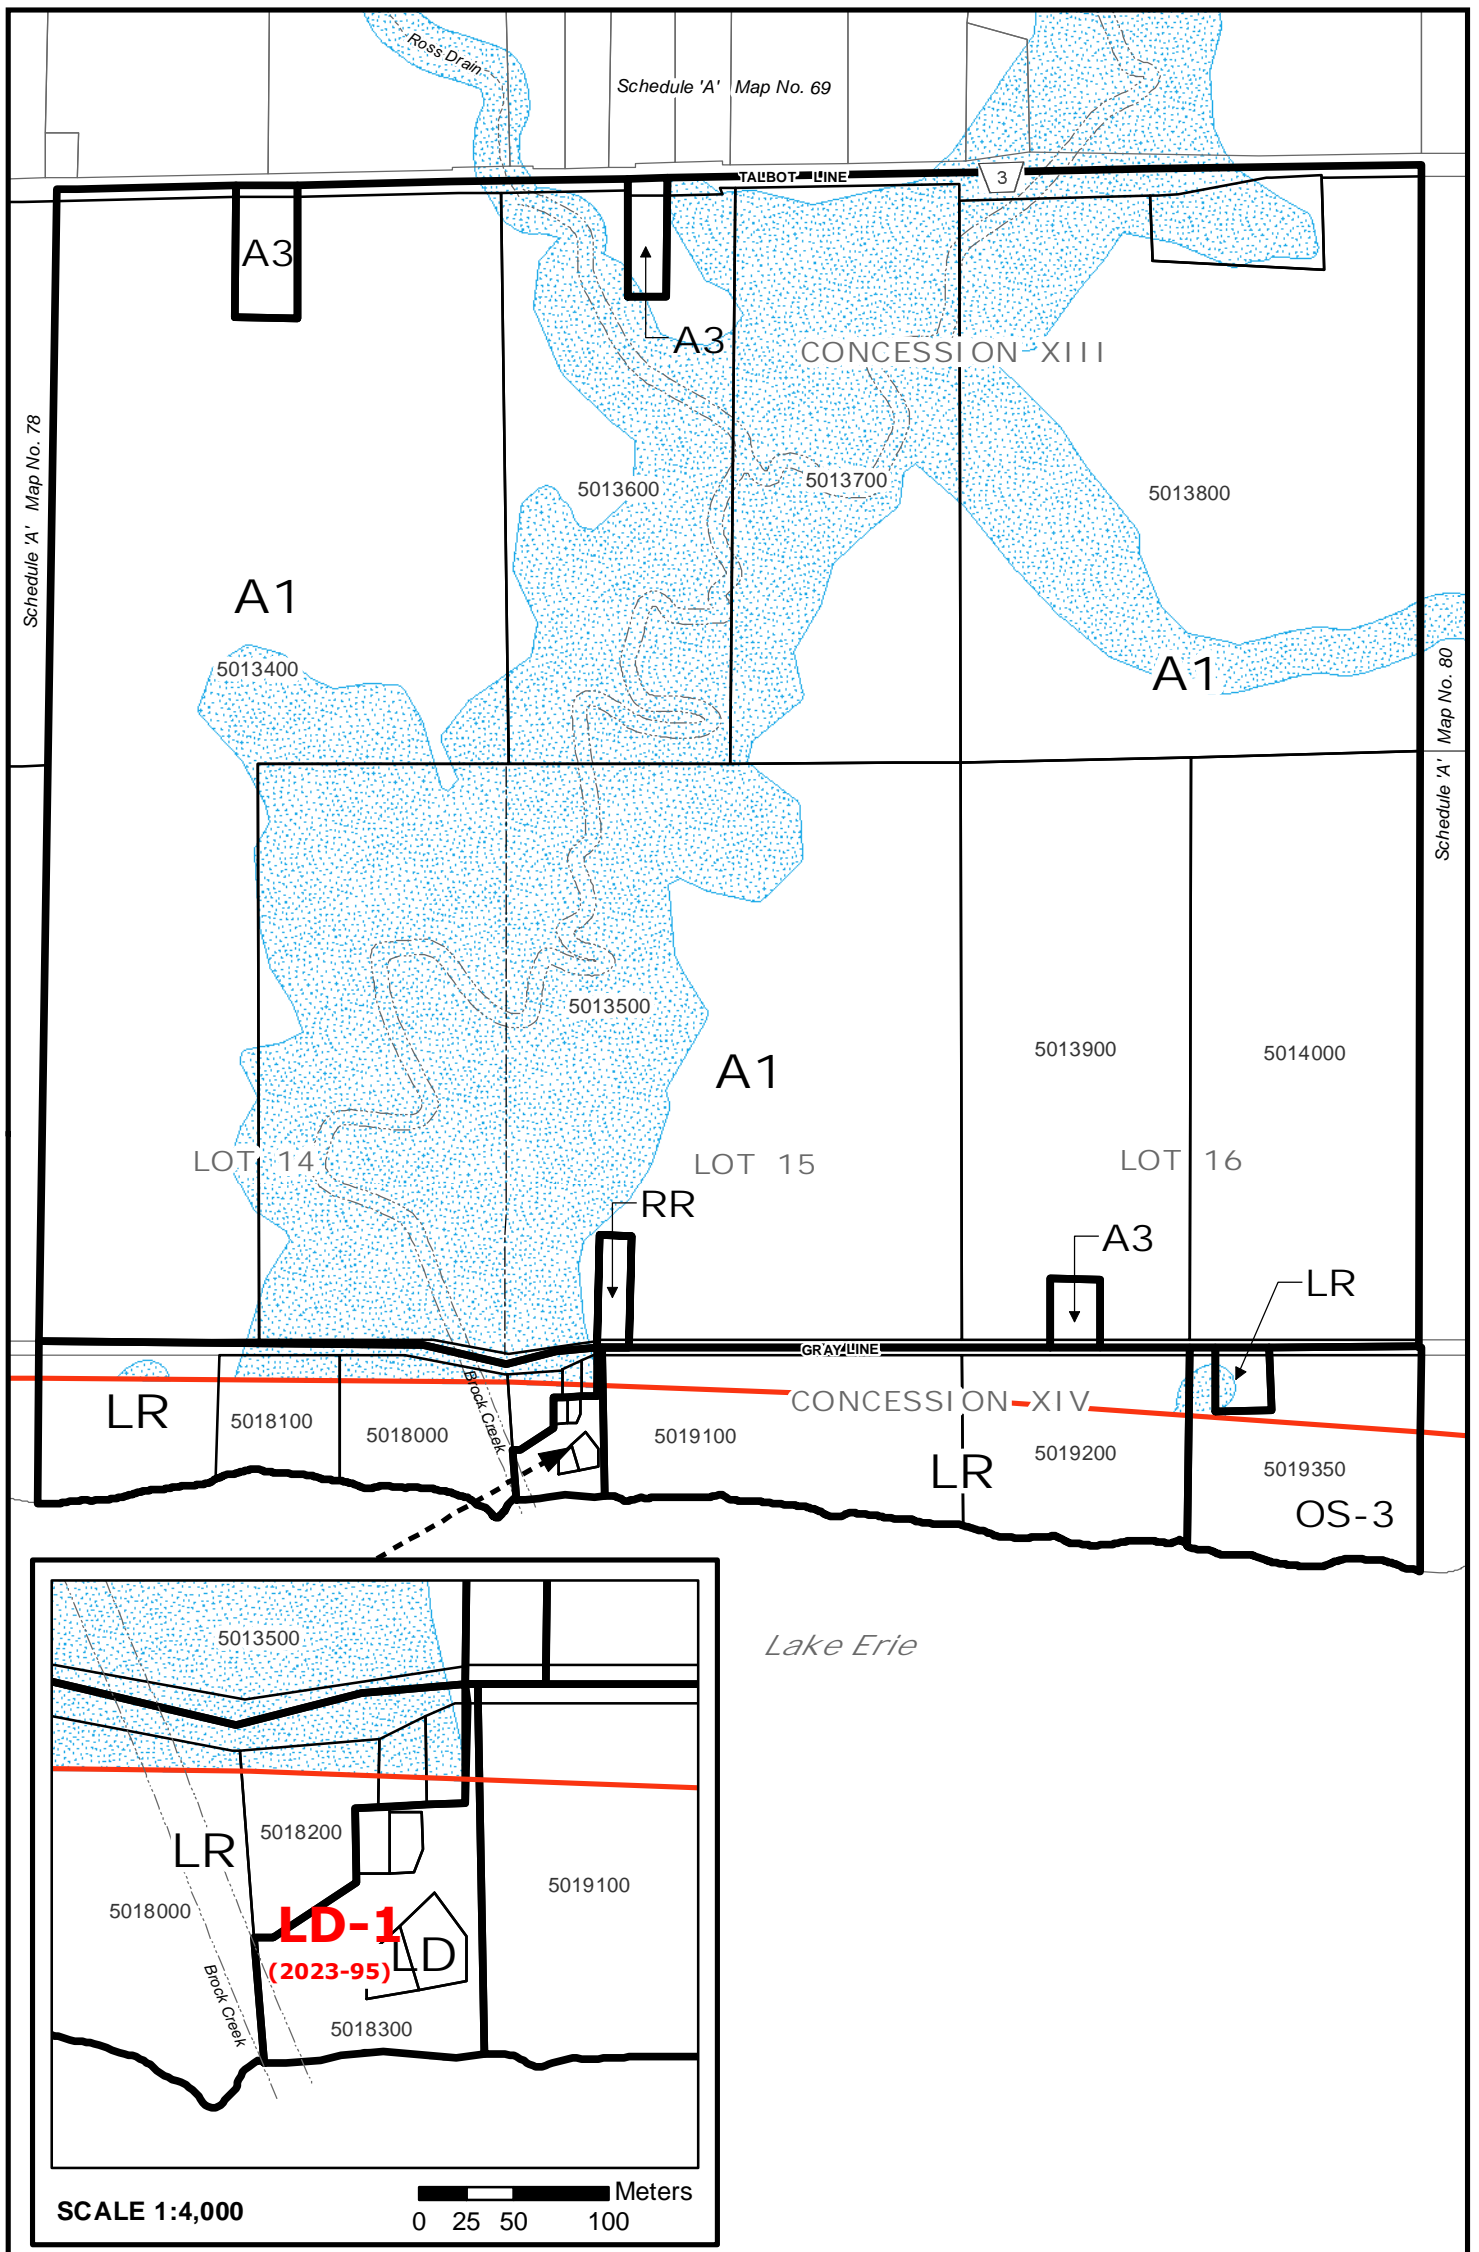

Municipality of West Elgin Zoning By-Law

Map No. 77

Municipality of WEST ELGIN: RURAL AREA

Schedule "A"

SCALE 1:10,000

Municipality of West Elgin Zoning By-Law

Map No. 78

Municipality of WEST ELGIN: RURAL AREA