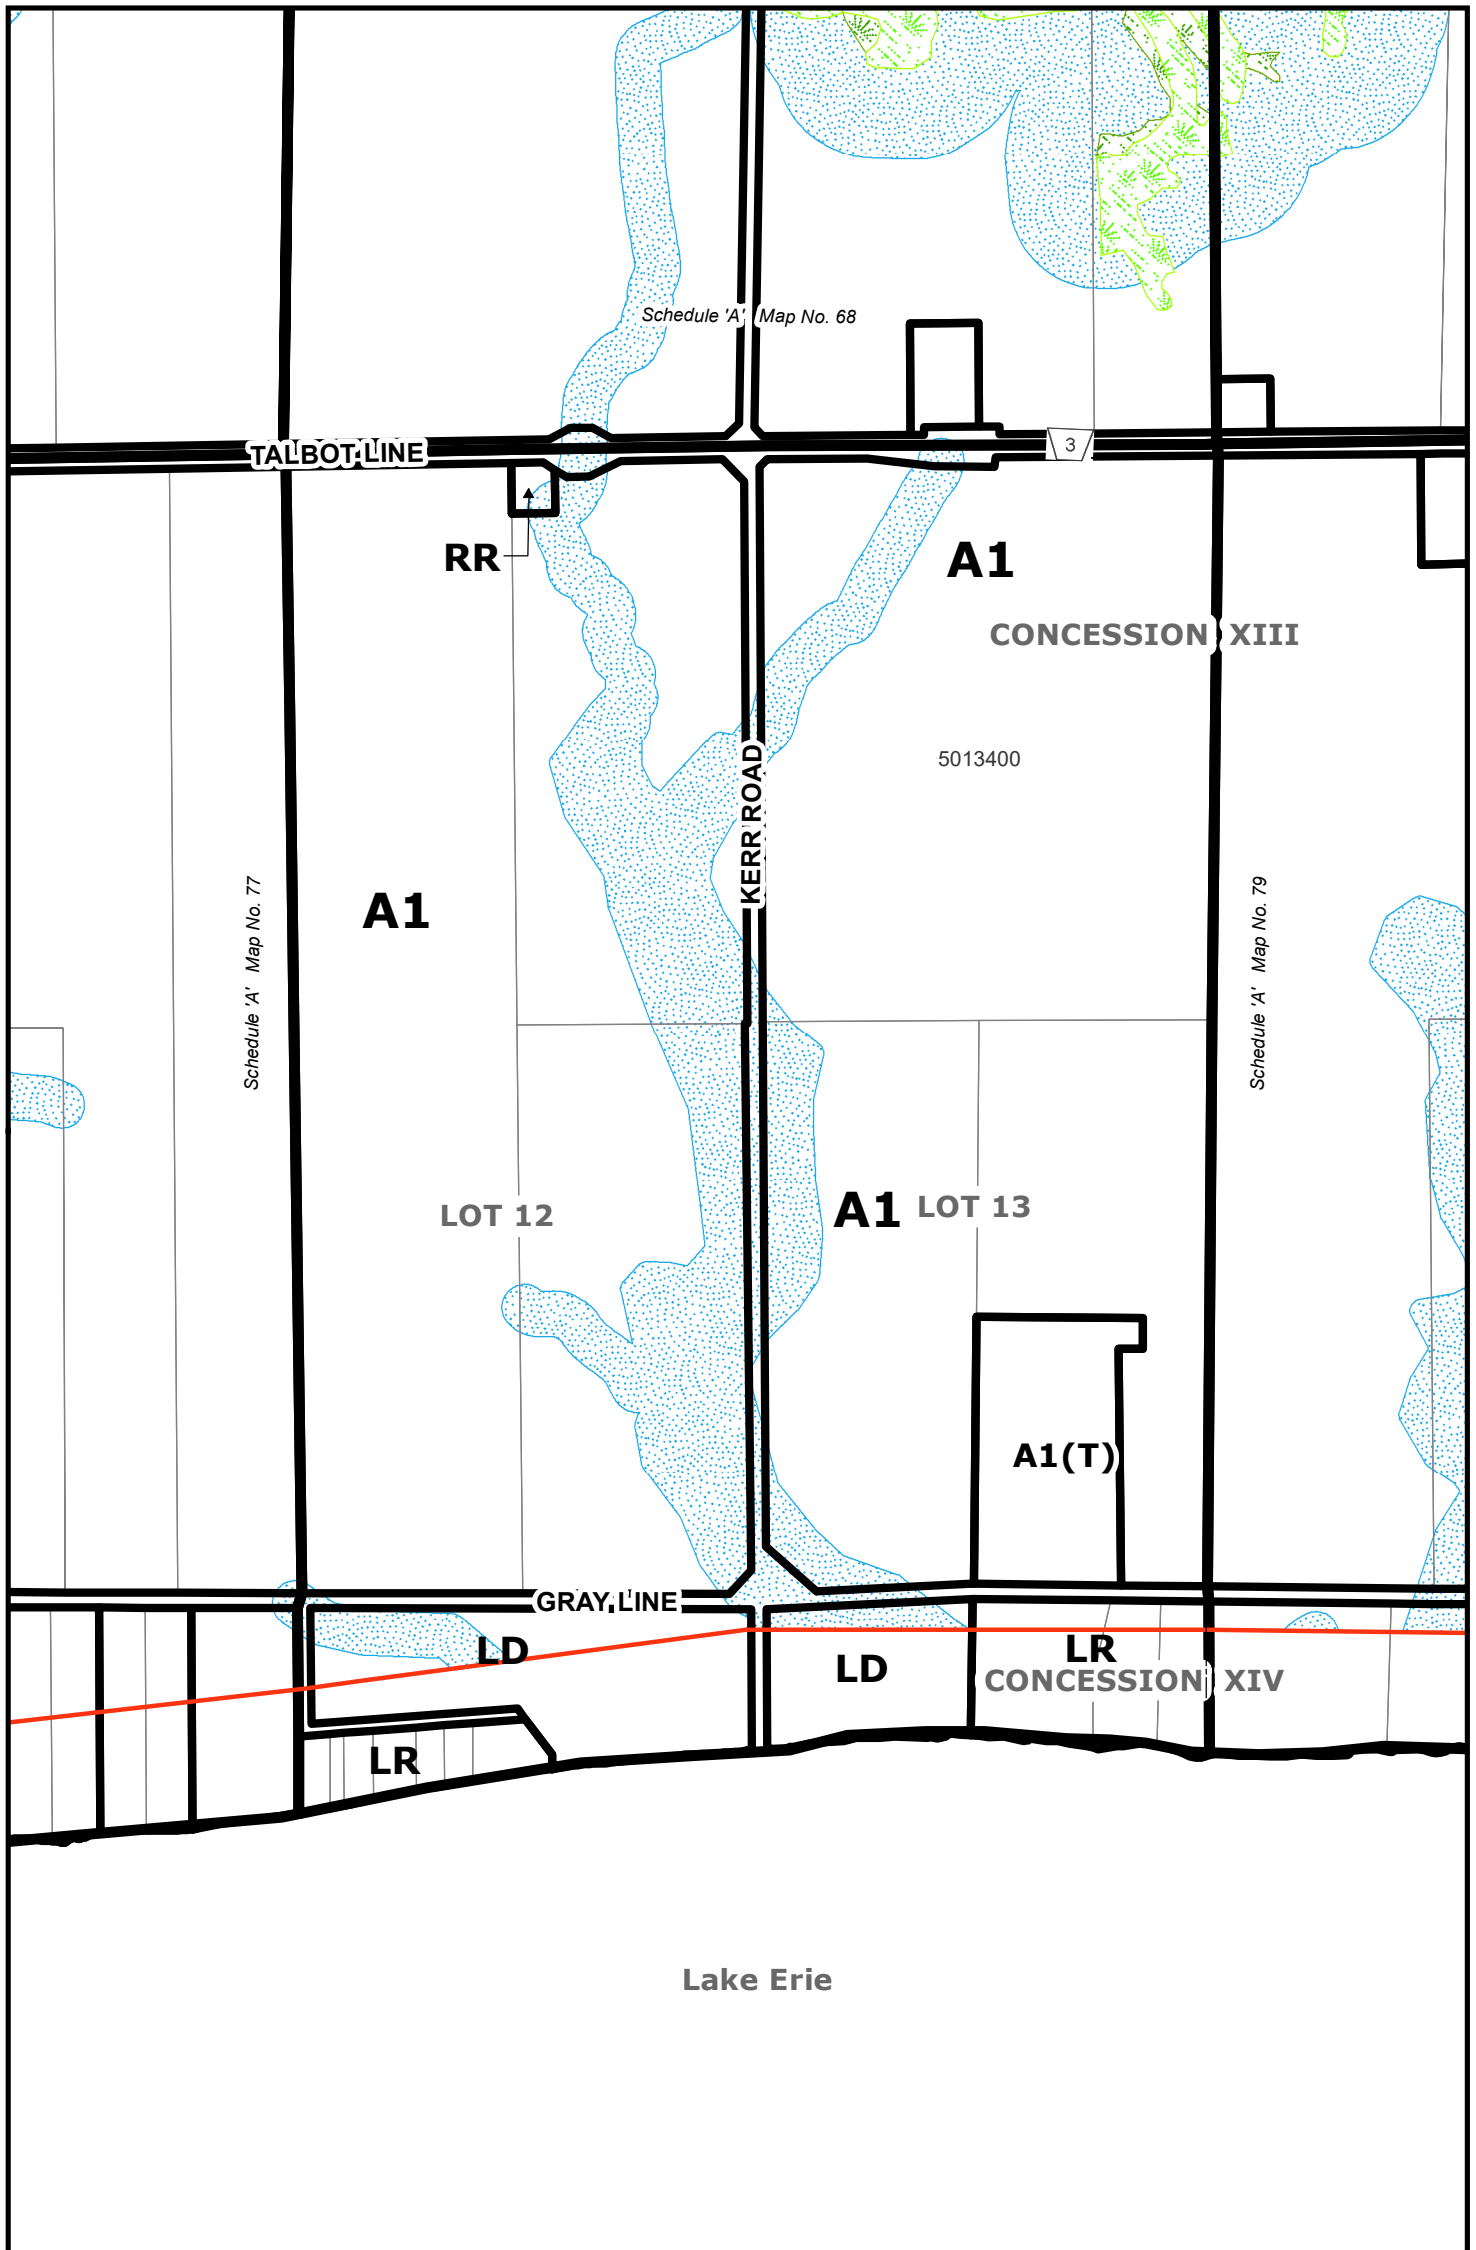

Municipality of WEST ELGIN: RURAL AREA

Schedule "A"

SCALE 1:10,000

Municipality of West Elgin Zoning By-Law

Map No. 78