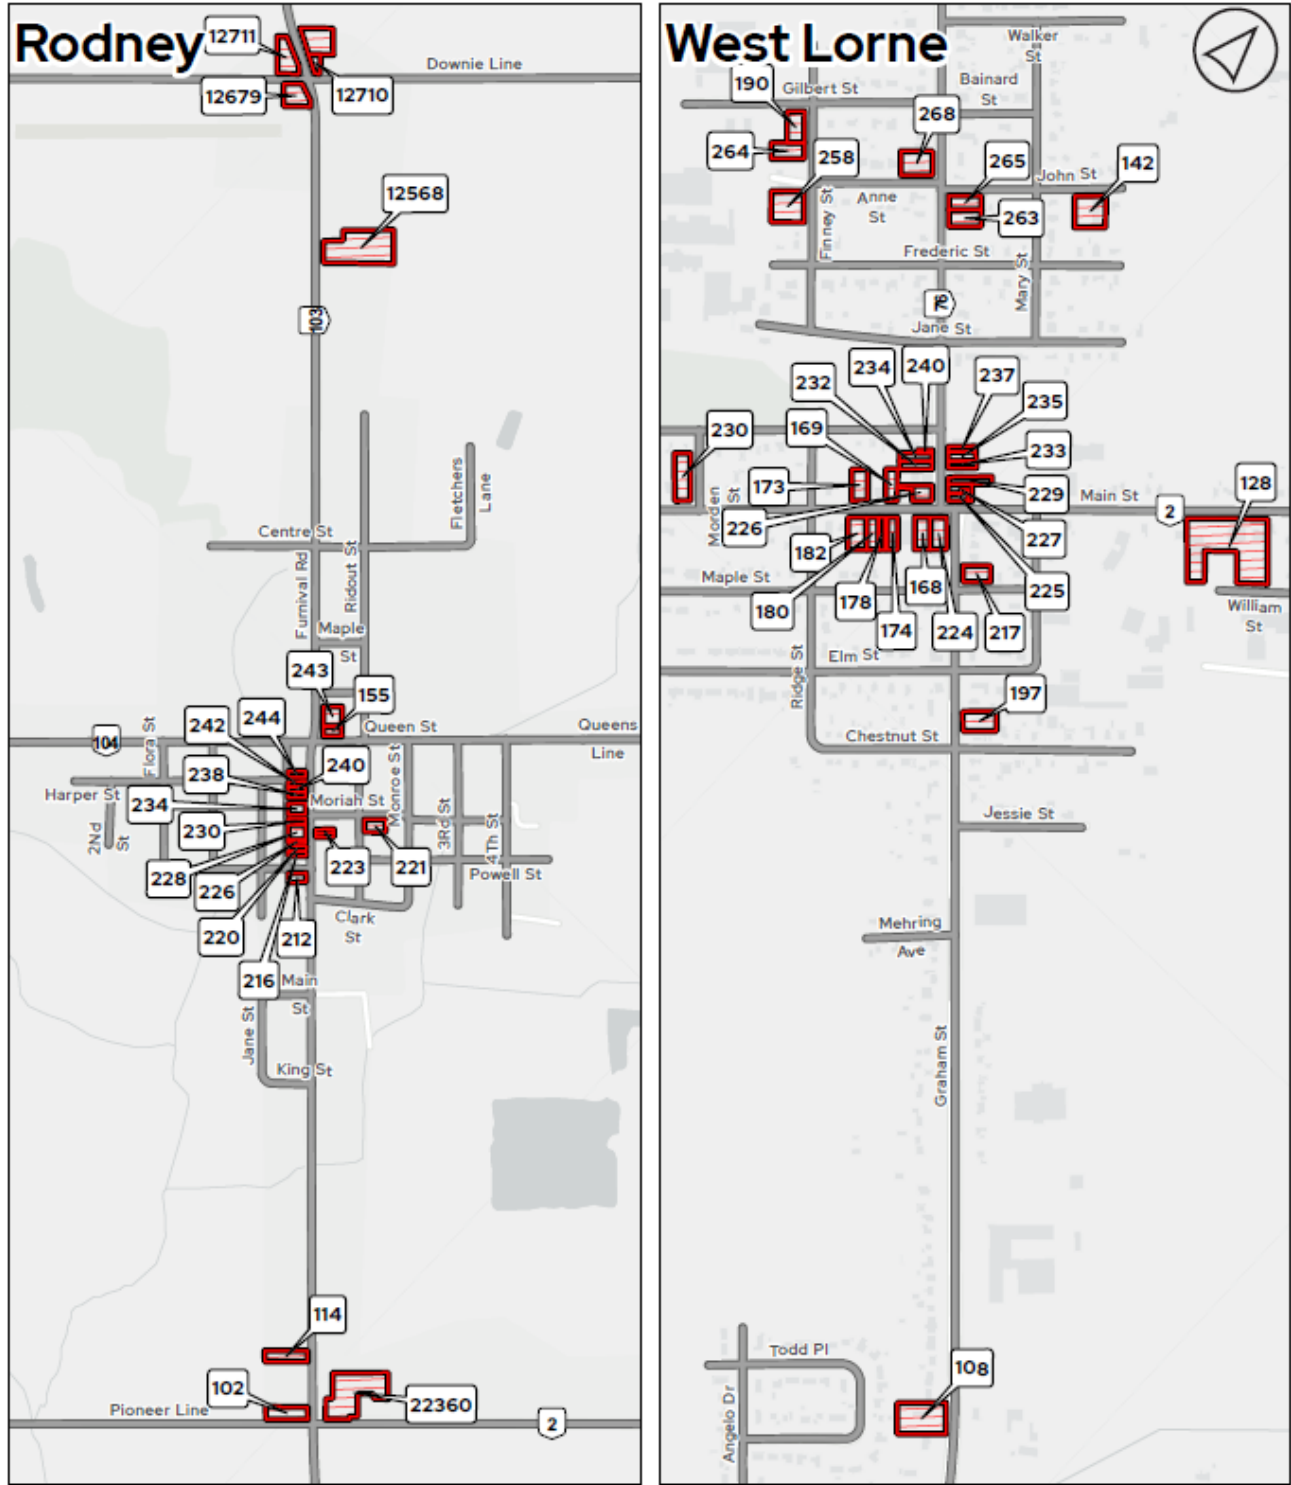

Appendix D – Provisional Item : ICI Collection Map

Commercial Recycling Locations Rodney and West Lorne