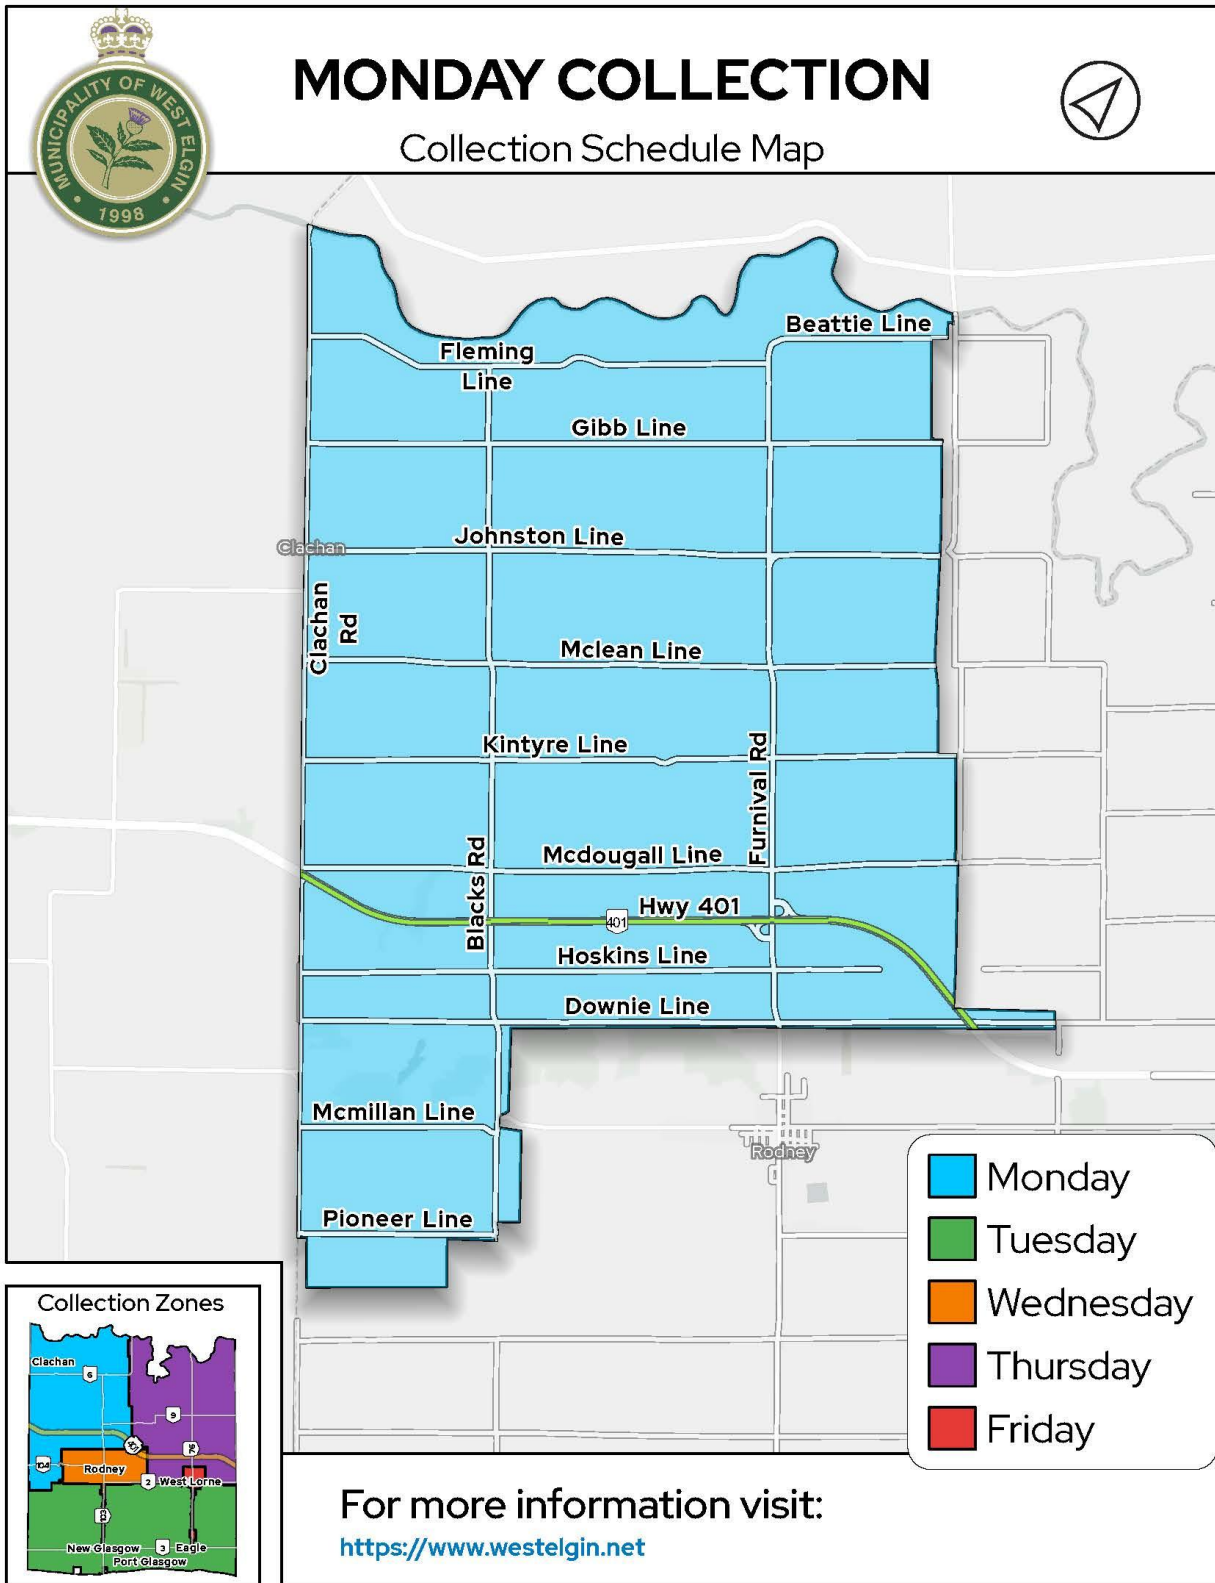

Appendix E.2 – Monday Collection Zone