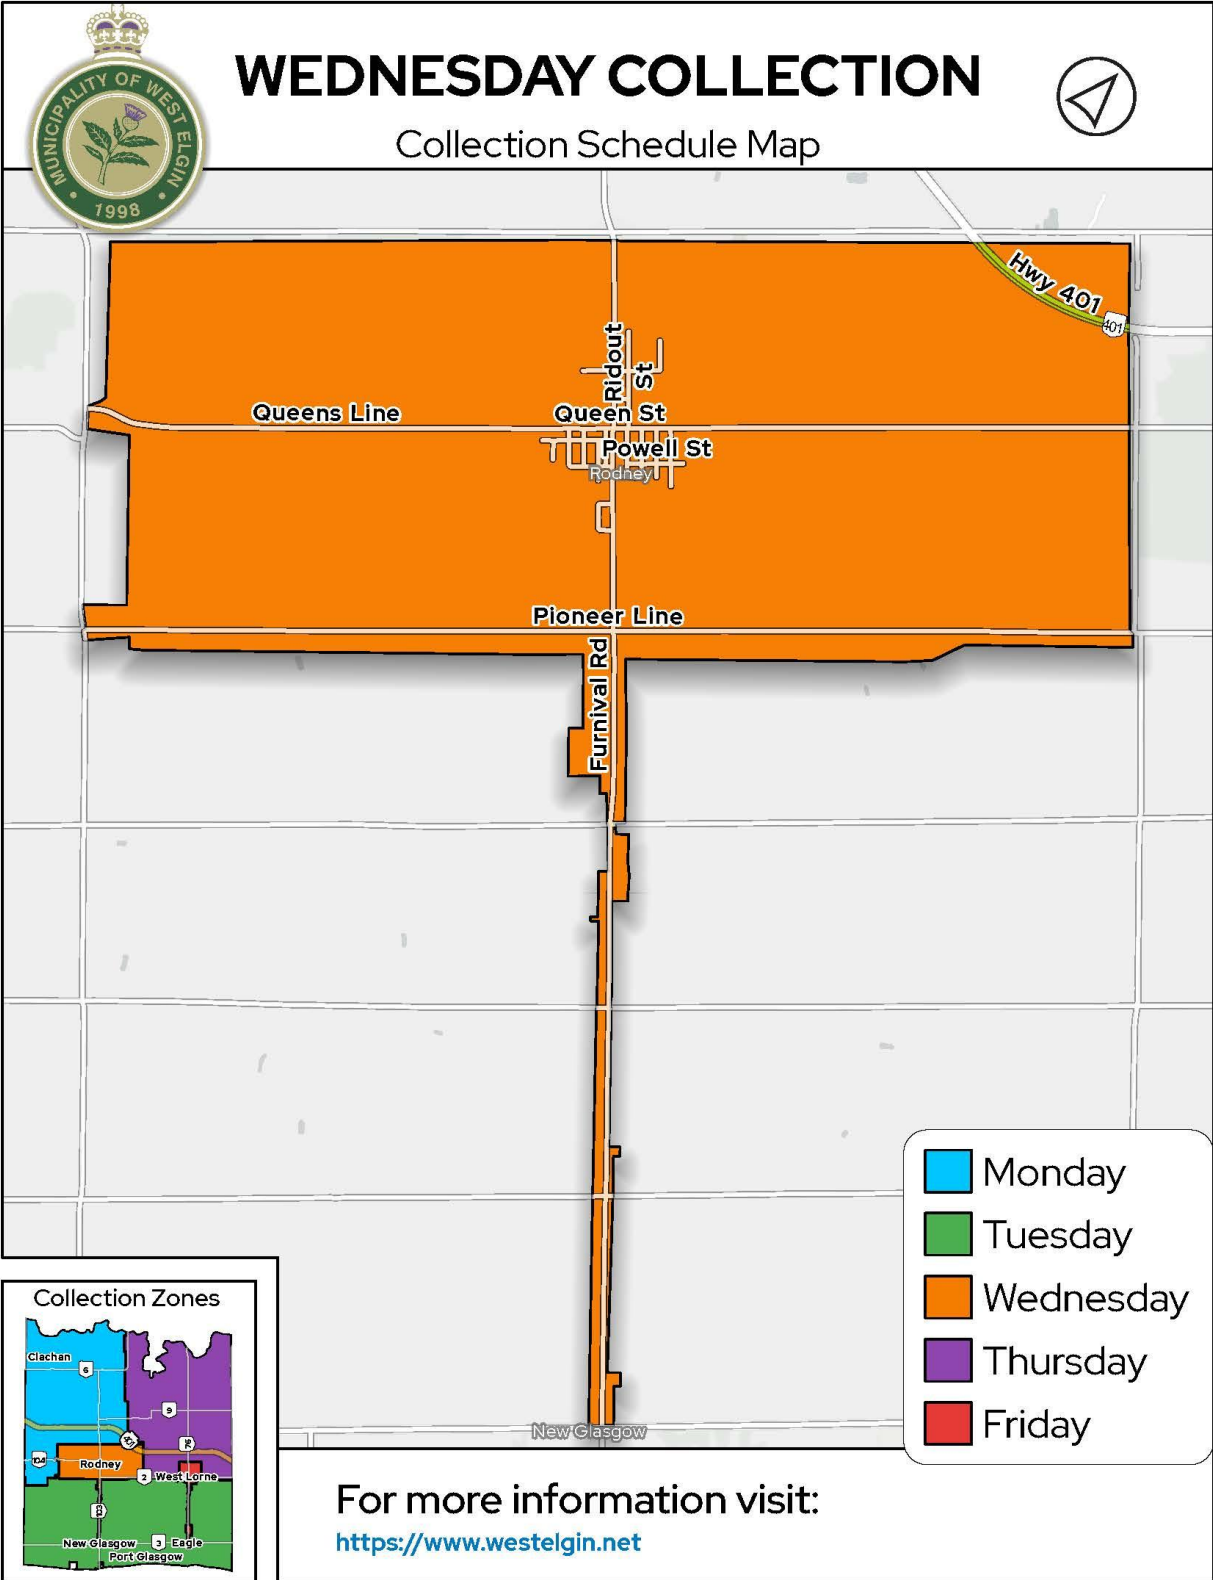

Appendix E.4 – Wednesday Collection Zone