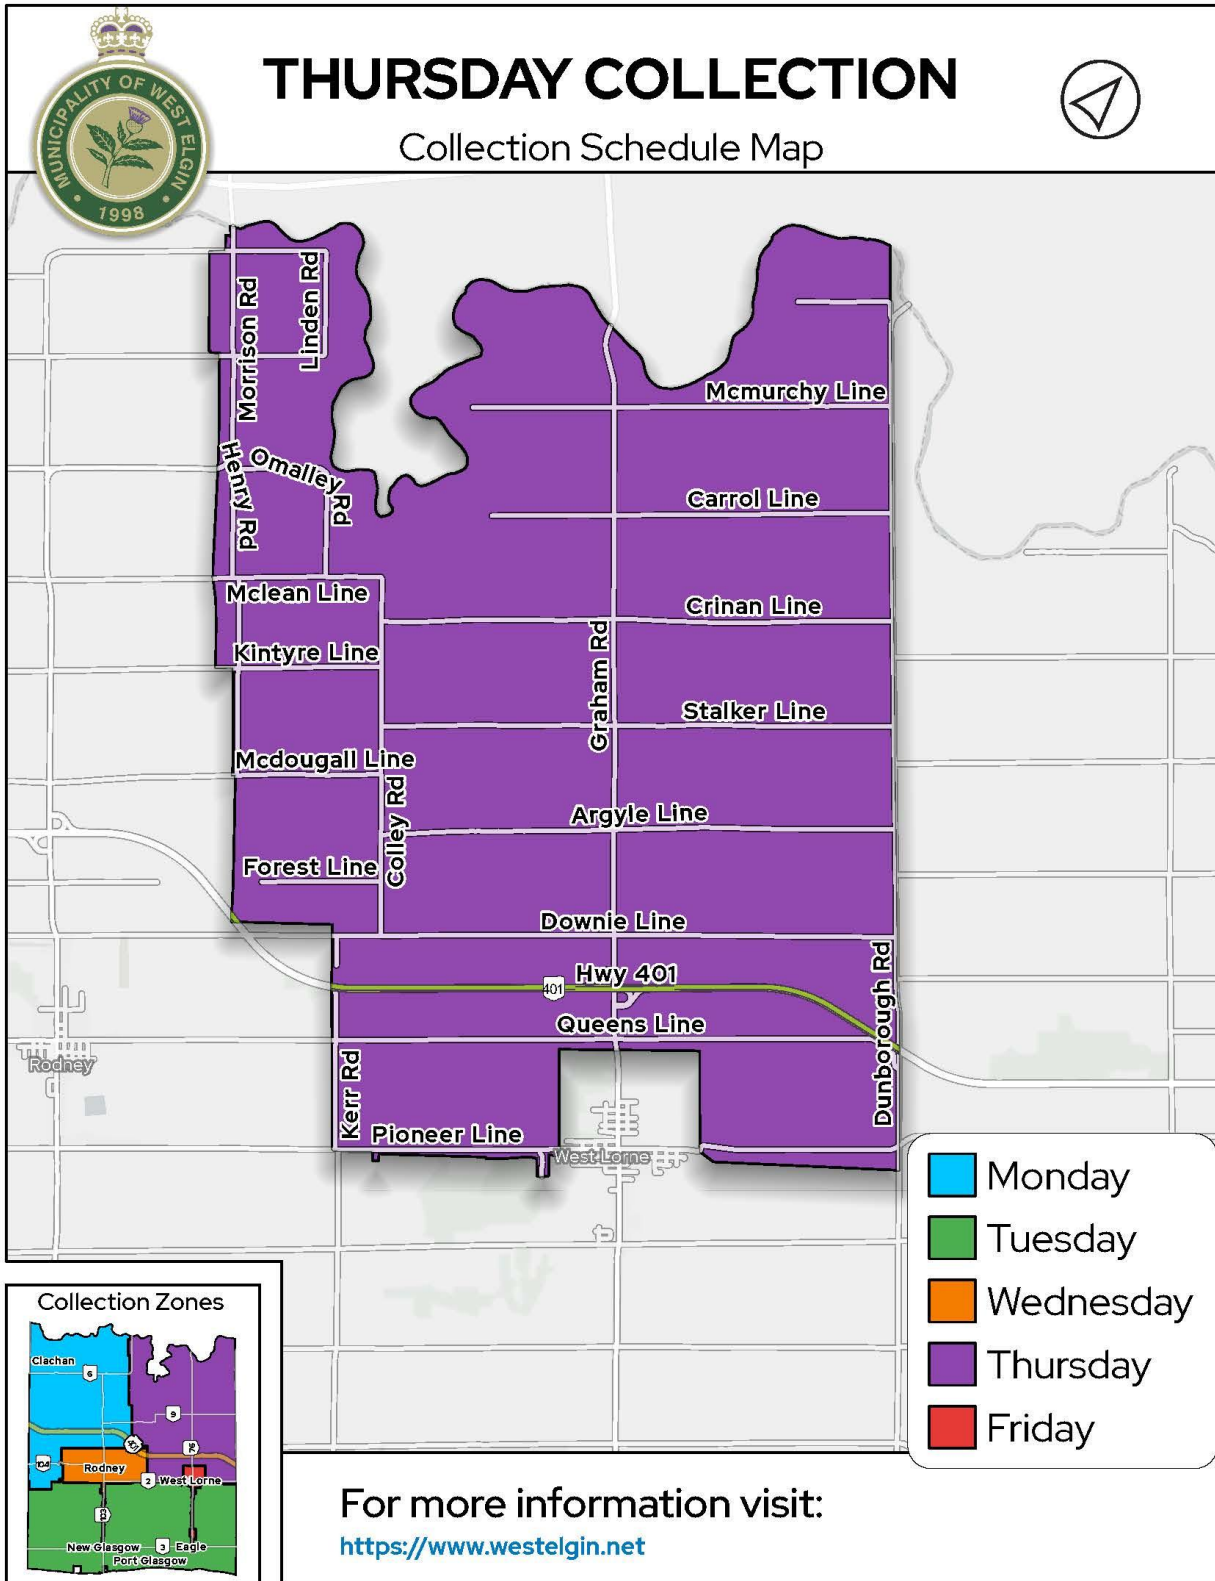

Appendix E.5 – Thursday Collection Zone