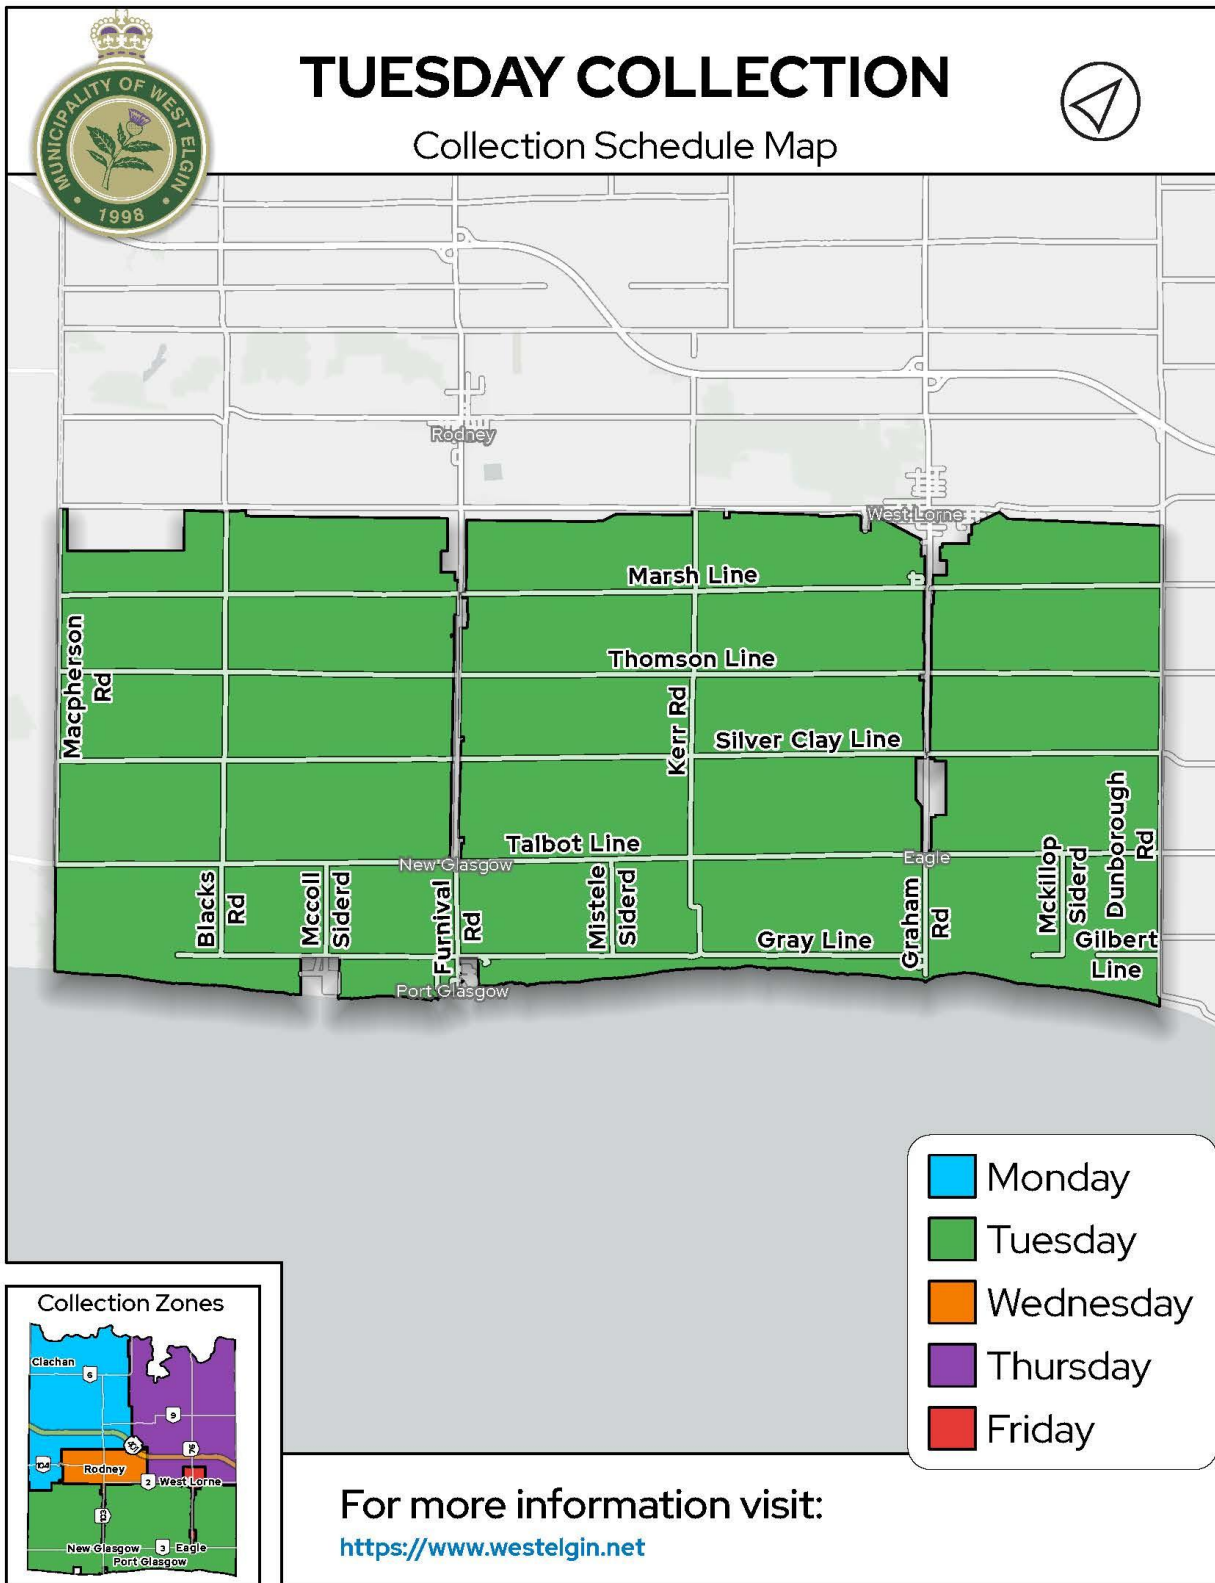

Appendix E.3 – Tuesday Collection Zone